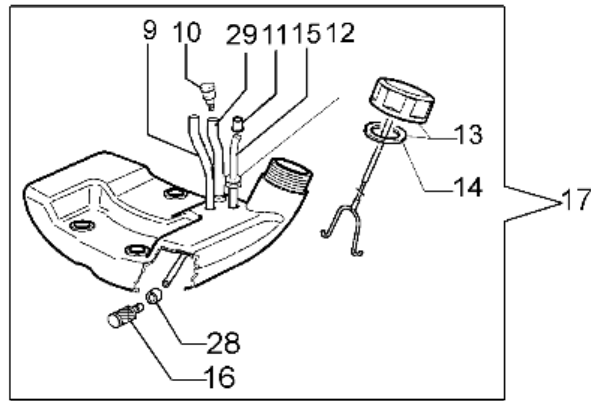

Ref.Nu	Qty	Part number	Description	Validity from	Validity till	Notes	Bulletin
1	1	61200019AR	Gasket				
2	1	2318705CR	Carburetor				
3	1	61280029R	Filter support				
4	2	3833073R	Washer				
5	2	4175163	Screw				
6	1	61170052A	Guard				
7	1	61170016R	Air filter				
8	1	61170040BR	Filter cover				
9	1	61280055	Tube				
10	1	61070011AR	Breather valve				
11	1	4098377	Band				
12	1	4161211	Bush				
13	1	61070079R	Tank cap				
14	1	61070006R	Gasket				
15	1	61280056	Tube				
16	1	094600450R	Fuel filter				
17	1	61282030R	Tank				
18	1	61170041	Stand				
19	3	3918005	Washer				
20	3	3819006R	Washer			BT3-075-04/07	
21	3	3801013R	Screw			BT3-075-04/07	
22	1	61280059AR	Gasket				
23	1	074000130C	Insulator				
24	1	61290004R	Spacer				
25	2	3960069AR	Screw				
26	1	072700076A	Gasket				
27	1	61282025C	Gasket set				
28	1	61110162A	Bushing				
29	1	61070078	Tube			BT3-075-04/07	
30	1	61280054	Tube