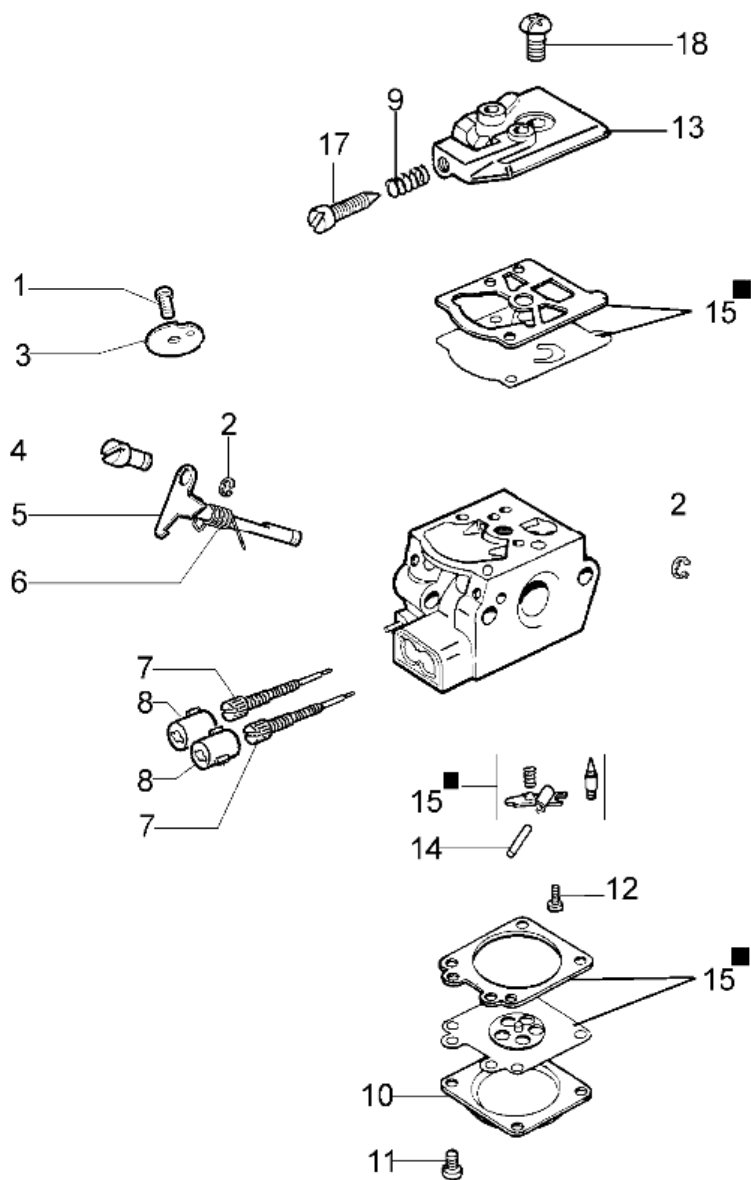

Walbro mod. WT-930

Compl. ref. n°16

15 ■ KIT RIPARAZIONE
REPAIR KIT

Ref.Nu	Qty	Part number	Description	Validity from	Validity till	Notes	Bulletin
1	1	50010141	Screw				
2	1	095000164	Ring				
3	1	375100078	Shutter				
4	1	2318211	Pin				
5	1	2318737	Shaft				
6	1	072700347	Spring				
7	2	2318631	Adjust. screw				
8	2	2318867	Clamp				
9	1	094600148	Spring				
10	1	2318191	Cover				
11	4	035000162	Screw				
12	1	003300202	Screw				
13	1	50050107	Cover				
14	1	003300201	Spindle				
15	1	2318671	Repair kit				
16	1	2318705CR	Carburator				
17	1	074000240	Adjust. screw				
18	1	003300197	Screw