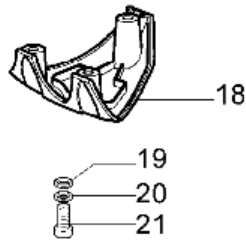

Ref.Nu	Qty	Part number	Description	Validity from	Validity till	Notes	Bulletin
1	1	61200019AR	Gasket				
2	1	2318705CR	Carburetor				
3	1	61280029R	Filter support				
4	2	3833073R	Washer				
5	2	4175163	Screw				
6	1	61170052A	Guard				
7	1	61170016R	Air filter				
8	1	61170040BR	Filter cover				
9	1	61280055	Tube				
10	1	61070011AR	Breather valve				
11	1	4098377	Band				
12	1	4161211	Bush				
13	1	61070079R	Tank cap				
14	1	61070006R	Gasket				
15	1	61280056	Tube				
16	1	094600450R	Fuel filter				
17	1	61282030R	Tank				
18	1	61170041	Stand				
19	3	3918005	Washer				
20	3	3819006R	Washer			BT3-075-04/07	
21	3	3801013R	Screw			BT3-075-04/07	
22	1	61280059AR	Gasket				
23	1	074000130C	Insulator				
24	1	61290004R	Spacer				
25	2	3960069AR	Screw				
26	1	072700076A	Gasket				
27	1	61282025C	Gasket set				
28	1	61110162A	Bushing				
29	1	61070078	Tube			BT3-075-04/07	
30	1	61280054	Tube