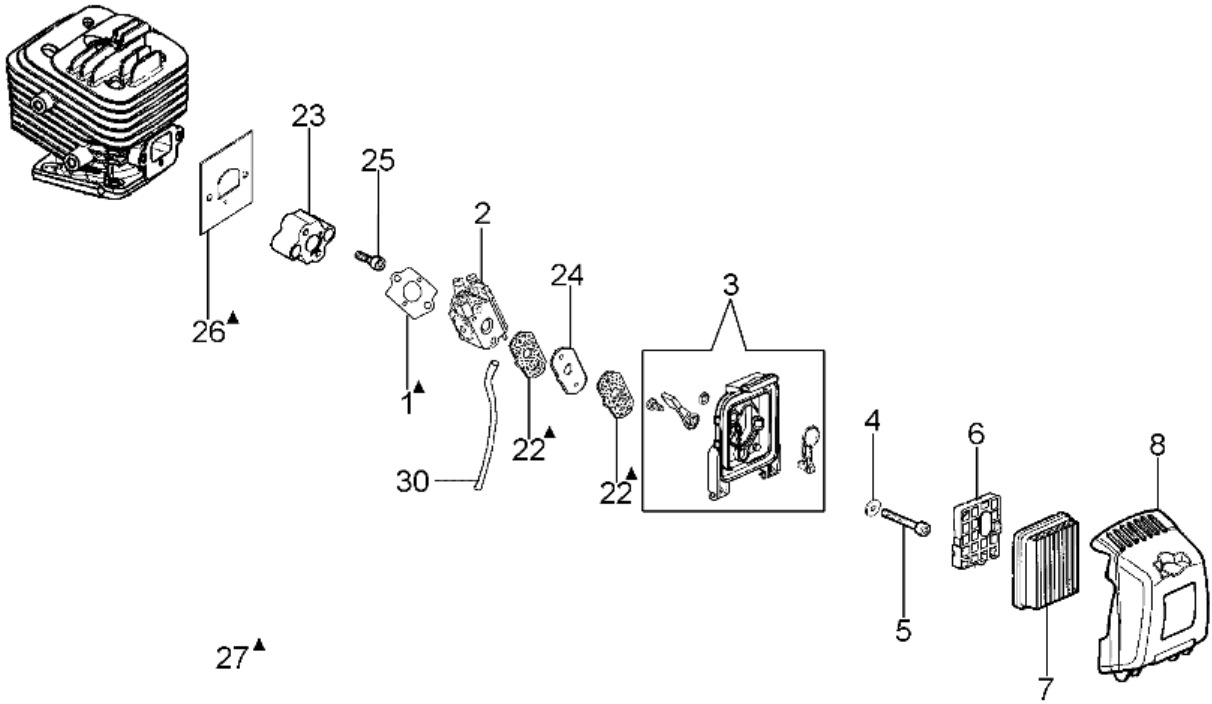

Ref.Nu	Qty	Part number	Description	Validity from	Validity till	Notes	Bulletin
1	1	61200019AR	Gasket				
2	1	2318705CR	Carburetor				
3	1	61280029R	Filter support				
4	2	3833073R	Washer				
5	2	4175163	Screw				
6	1	61170052A	Guard				
7	1	61170016R	Air filter				
8	1	61170040BR	Filter cover				
9	1	61280055	Tube				
10	1	61070011AR	Breather valve				
11	1	4098377	Band				
12	1	4161211	Bush				
13	1	61070079R	Tank cap				
14	1	61070006R	Gasket				
15	1	61280056	Tube				
16	1	094600450R	Fuel filter				
17	1	61282030R	Tank				
18	1	61170041	Stand				
19	3	3918005	Washer				
20	3	3819006R	Washer			BT3-075-04/07	
21	3	3801013R	Screw			BT3-075-04/07	
22	1	61280059AR	Gasket				
23	1	074000130C	Insulator				
24	1	61290004R	Spacer				
25	2	3960069AR	Screw				
26	1	072700076A	Gasket				
27	1	61282025C	Gasket set				
28	1	61110162A	Bushing				
29	1	61070078	Tube			BT3-075-04/07	
30	1	61280054	Tube