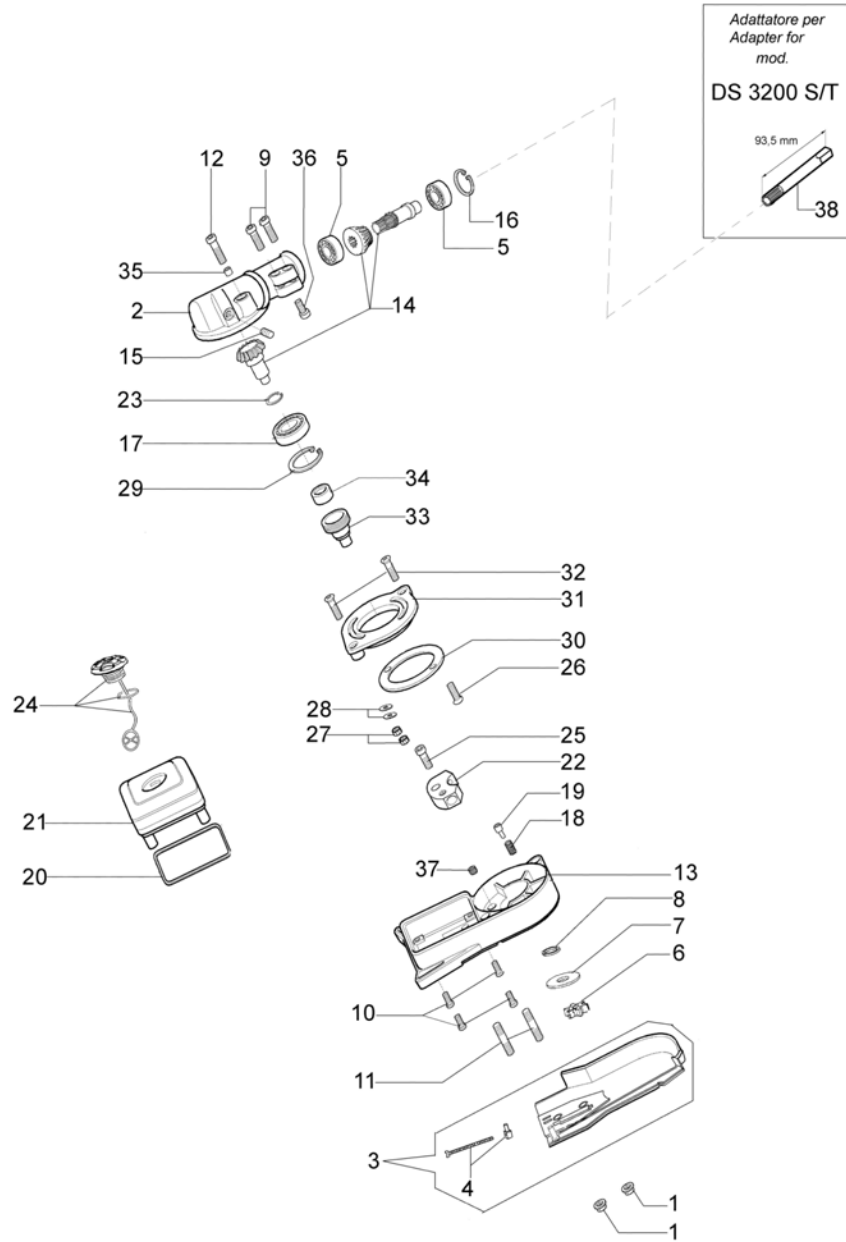

EP 120 Pruner attachment - Illustrated part list

EP 120 Pruner attachment - Illustrated part list

| Ref.Nu | Qty | Part number | Description | Validity from | Validity till | Notes | Bulletin |
|--------|-----|-------------|---------------------|---------------|---------------|-------|----------|
| 1 | 2 | 004400959R | Nut | | | | |
| 2 | 1 | W0000201 | Gear case | | | | |
| 3 | 1 | W0000202 | Chain cover | | | | |
| 4 | 1 | W0000203 | Chain tensioner kit | | | | |
| 5 | 2 | 3034008 | Bearing | | | | |
| 6 | 1 | W000105 | Sprocket | | | | |
| 7 | 1 | W000106 | Washer | | | | |
| 8 | 1 | 3024017 | Ring | | | | |
| 9 | 2 | 3801011 | Screw | | | | |
| 10 | 4 | W000113 | Screw | | | | |
| 11 | 2 | W000112 | Bar stud | | | | |
| 12 | 1 | 3801030 | Screw | | | | |
| 13 | 1 | W0000204 | Half case | | | | |
| 14 | 1 | W0000205 | Bevel gear set | | | | |
| 15 | 1 | 3801008 | Screw | | | | |
| 16 | 1 | 3025018 | Ring | | | | |
| 17 | 1 | W0000206 | Bearing | | | | |
| 18 | 1 | W0000207 | Spring | | | | |
| 19 | 1 | W0000208 | Pin | | | | |
| 20 | 1 | W000115 | Ring | | | | |
| 21 | 1 | W000117 | Bowl cap | | | | |
| 22 | 1 | W0000209 | Oil pump | | | | |
| 23 | 1 | W0000210 | Ring | | | | |
| 24 | 1 | W0000211 | Cap | | | | |
| 25 | 2 | 3801004 | Screw | | | | |
| 26 | 1 | W0000212 | Screw | | | | |
| 27 | 2 | 3933100R | Nut | | | | |
| 28 | 2 | 3833073 | Washer | | | | |
| 29 | 1 | 3025022 | Ring | | | | |
| 30 | 1 | W0000214 | Ring | | | | |
| 31 | 1 | W0000215 | Ring nut | | | | |
| 32 | 1 | W0000216 | Screw | | | | |
| 33 | 1 | W0000217 | Shaft | | | | |
| 34 | 1 | W0000213 | Bushing | | | | |
| 35 | 1 | W0000200 | Bushing | | | | |
| 36 | 1 | 3801043 | Screw | | | | |
| 37 | 1 | W000118 | Oil filter | | | | |
| 38 | 1 | 61280104 | Adapter drive shaft | | | | |