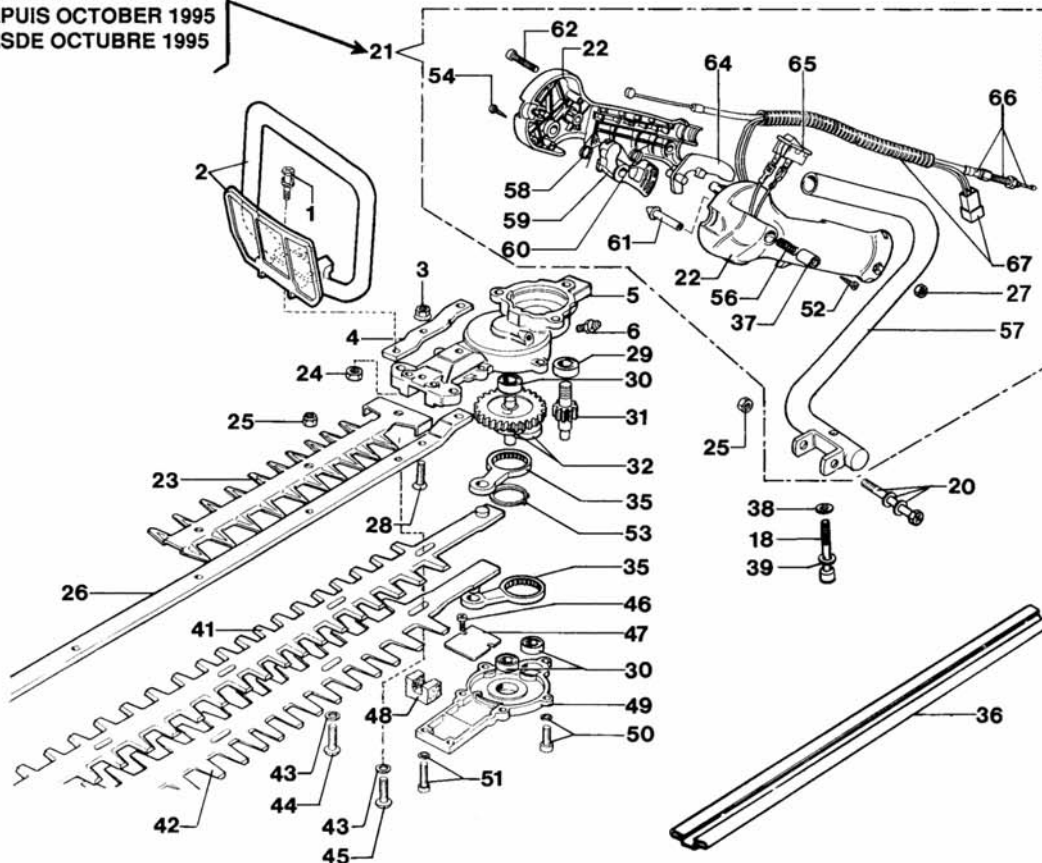

DA OTTOBRE 1995
FROM OCTOBER 1995
DEPUIS OCTOBRE 1995
DESDE OCTUBRE 1995