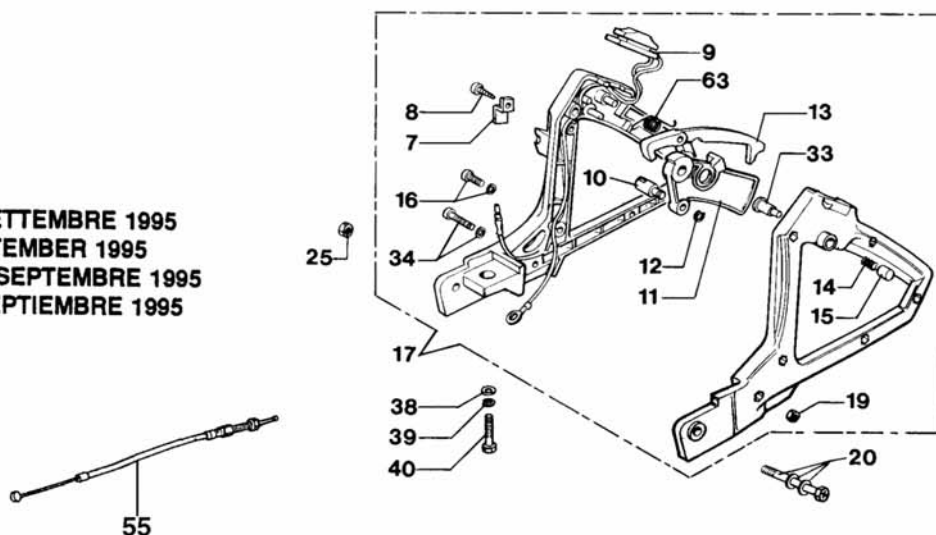

FINO A SETTEMBRE 1995
TILL SEPTEMBER 1995
JUSQU'A SEPTEMBRE 1995
HASTA SEPTIEMBRE 1995