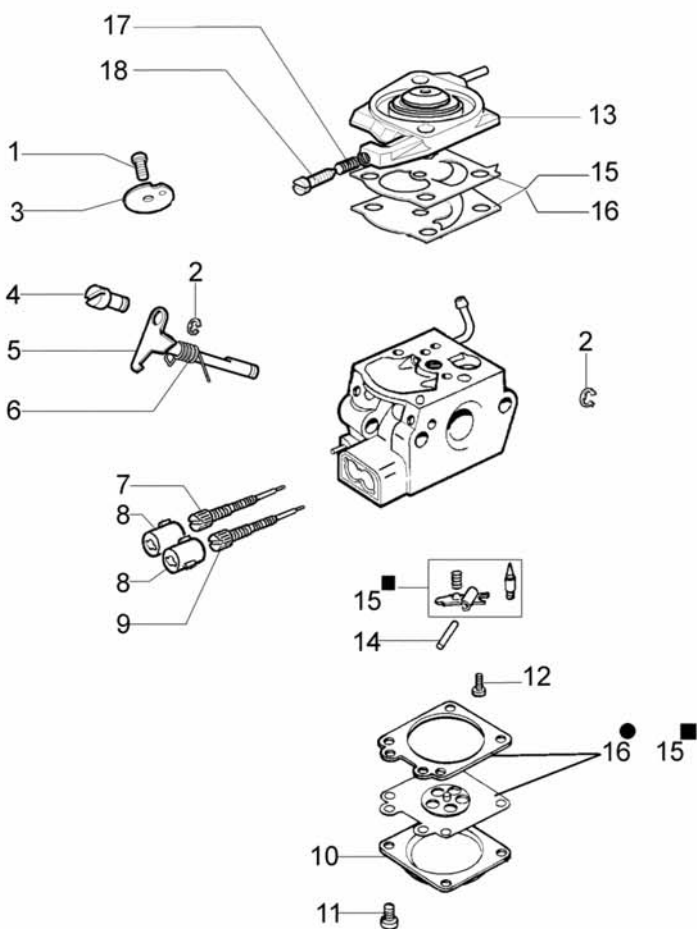

Walbro mod. WT-866
compl. p.n. 2318785

15 ■ KIT RIPARAZIONE
REPAIR KIT

16 ● KIT MEMBRANE & GUARNIZIONI
DIAPHRAGM & GASKET SET

Ref.Nu	Qty	Part number	Description	Validity from	Validity till	Notes	Bulletin
1	1	50010141	Screw				
2	2	095000164	Ring				
3	1	095000141	Shutter				
4	1	2318211	Pin				
5	1	2318786	Shaft				
6	1	2318615	Spring				
7	1	2318893	Adjusting screw				
8	2	2318867	Cap				
9	1	2318794	Adjust. screw				
10	1	2318191	Cover				
11	4	035000162	Screw				
12	1	003300202	Screw				
13	1	2318787	Cover				
14	1	003300201	Spindle				
15	1	094600209	Repair kit				
16	1	094600210	Kit guarn				
17	1	2318616	Spring				
18	1	074000240	Adjust.screw				
19	2	074000239	Screw				
20	1	2318572	Primer pump				
21	1	074000147	Cover