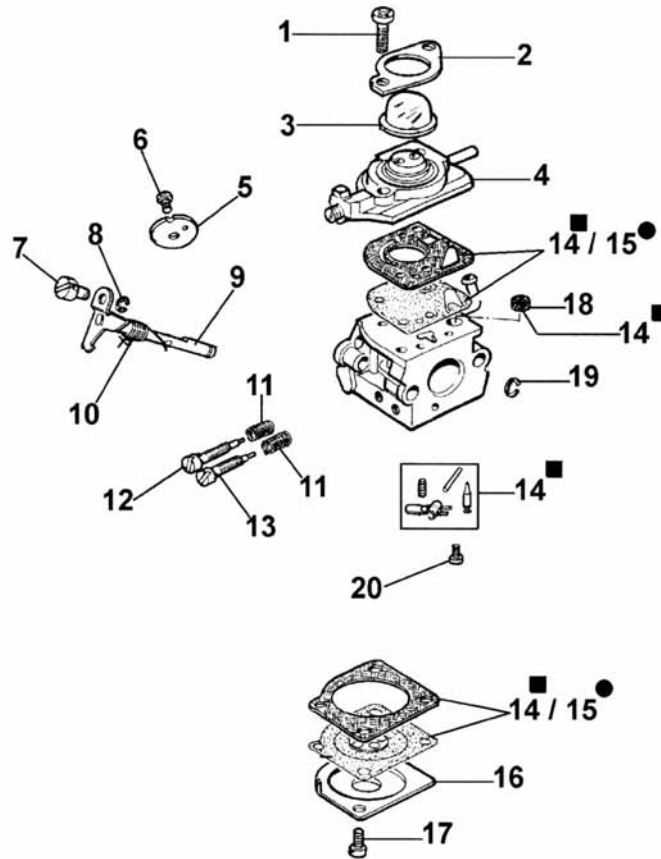

● 15 Kit membrane & guarnizioni
Diaphragm & gasket set

■ 14 Kit riparazione/ Repair kit

Ref.Nu	Qty	Part number	Description	Validity from	Validity till	Notes	Bulletin
1	2	2318521	Screw				
2	1	2318526	Cover				
3	1	2318525	Pump				
4	1	2318524	Cover				
5	1	2318389	Starter valve				
6	1	2318388	Screw				
7	1	2318412	Hook				
8	1	2318387	Ring				
9	1	2318529	Shaft				
10	1	2318528	Spring				
11	2	2318532	Spring				
12	1	2318533	Screw L				
13	1	2318534	Screw H				
14	1	2318530	Repair kit				
15	1	2318511	Gasket set				
16	1	2318523	Cover				
17	4	2318522	Screw				
18	1	2318392	Filter				
19	1	2318535	Ring				
20	1	2318527	Screw