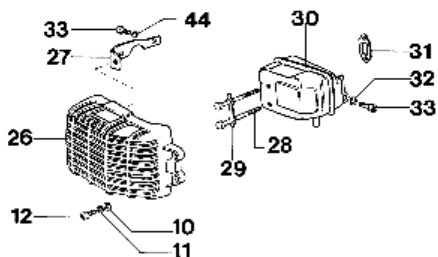

Ref.Nu	Qty	Part number	Description	Validity from	Validity till	Notes	Bulletin
1	1	4174087AR	Gasket				
2	1	4174150R	Insulator				
3	6	3819006R	Washer				
4	2	3801013R	Screw				
5	1	4174093AR	Gasket				
6	1	2318785AR	Carburetor				
7	1	375200089	Tube				
8	1	4098377	Band				
9	1	4174127	Tube				
10	4	3916006R	Washer				
11	3	3819010	Washer				
12	1	4175080	Screw				
13	1	4174126A	Cover				
14	1	4174099R	Filter				
15	1	3049004	O-ring				
16	1	4161177	Starter lever				
17	1	4174149A	Support				
18	1	4161178	Shutter				
19	1	4120070	Washer				
20	1	3760018	Screw				
21	1	4174097	Plate				
22	2	3833073R	Washer				
23	2	3801012	Screw				
24	1	3078007	Washer				
25	1	4174098B	Knob				
26	1	55010021	Muffler cover				
27	1	4100353	Support				
28	2	3806026AR	Screw				
29	1	4095211R	Plate				
30	1	4190014AR	Muffler				
31	1	4095036R	Gasket				
32	1	3819005	Washer				
33	9	3801010R	Screw				
34	1	4138461A	Support				
35	1	3055048	Cock				
36	1	3049006R	O-ring				
37	1	3055098	Ring				
38	1	094600450R	Fuel filter				
39	1	4174170C	Fuel tank				
40	1	4151258R	Complete cap				
41	1	4098658AR	Breather valve				
42	1	4100378	Tube				
43	1	3912011	Nut				
44	4	3918005	Washer