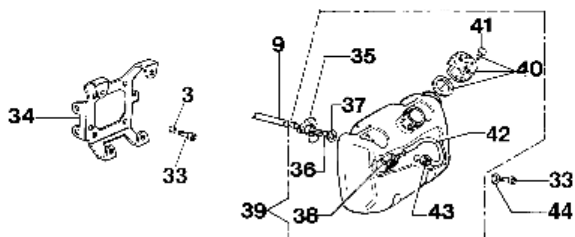

Ref.Nu	Qty	Part number	Description	Validity from	Validity till	Notes	Bulletin
1	1	4174087AR	Gasket				
2	1	4174150R	Insulator				
3	6	3819006R	Washer				
4	2	3801013R	Screw				
5	1	4174093AR	Gasket				
6	1	2318785AR	Carburetor				
7	1	375200089	Tube				
8	1	4098377	Band				
9	1	4174127	Tube				
10	4	3916006R	Washer				
11	3	3819010	Washer				
12	1	4175080	Screw				
13	1	4174126A	Cover				
14	1	4174099R	Filter				
15	1	3049004	O-ring				
16	1	4161177	Starter lever				
17	1	4174149A	Support				
18	1	4161178	Shutter				
19	1	4120070	Washer				
20	1	3760018	Screw				
21	1	4174097	Plate				
22	2	3833073R	Washer				
23	2	3801012	Screw				
24	1	3078007	Washer				
25	1	4174098B	Knob				
26	1	55010021	Muffler cover				
27	1	4100353	Support				
28	2	3806026AR	Screw				
29	1	4095211R	Plate				
30	1	4190014AR	Muffler				
31	1	4095036R	Gasket				
32	1	3819005	Washer				
33	9	3801010R	Screw				
34	1	4138461A	Support				
35	1	3055048	Cock				
36	1	3049006R	O-ring				
37	1	3055098	Ring				
38	1	094600450R	Fuel filter				
39	1	4174170C	Fuel tank				
40	1	4151258R	Complete cap				
41	1	4098658AR	Breather valve				
42	1	4100378	Tube				
43	1	3912011	Nut				
44	4	3918005	Washer