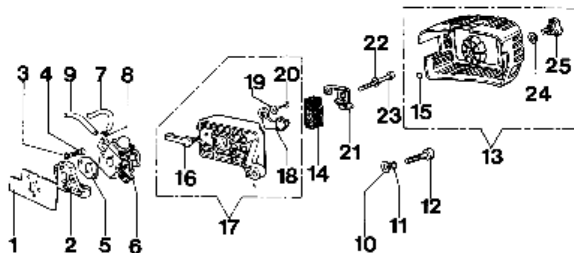

39
Riparazione
Lubrificazione
Jawazante
Angolo efco.com
1111111111

| Ref.Nu | Qty | Part number | Description | Validity from | Validity till | Notes | Bulletin |
|--------|-----|-------------|-----------------|---------------|---------------|-------|----------|
| 1 | 1 | 4138439R | Starter assy | | | | |
| 2 | 3 | 3801010R | Screw | | | | |
| 3 | 6 | 3819006R | Washer | | | | |
| 4 | 1 | 3918006 | Washer | | | | |
| 5 | 1 | 3916008R | Washer | | | | |
| 6 | 1 | 4191020A | Starter handle | | | | |
| 7 | 1 | 004000132R | Spring | | | | |
| 8 | 1 | 4138438BR | Pulley | | | | |
| 9 | 3 | 3801015 | Screw | | | | |
| 10 | 1 | 3960111 | Screw | | | | |
| 11 | 1 | 4098073R | Starter rope | | | | |
| 12 | 1 | 006000829 | Washer | | | | |
| 13 | 1 | 3912009 | Nut | | | | |
| 14 | 1 | 4138455R | Short block | | | | |
| 15 | 1 | 4138484A | Piston assy Ø40 | | | | |
| 16 | 2 | 4161151 | Pin | | | | |
| 17 | 2 | 4138441R | Pawl | | | | |
| 18 | 2 | 4161186A | Spring | | | | |
| 19 | 1 | 4138446AR | Flywheel | | | | |
| 20 | 1 | 4138490 | Crankcase | | | | |
| 21 | 2 | 004900061R | Ring | | | | |
| 22 | 2 | 3050009 | Seal ring | | | | |
| 23 | 2 | 094000006R | Bearing | | | | |
| 24 | 1 | 4098232R | Key | | | | |
| 25 | 1 | 3037013 | Bearing | | | | |
| 26 | 1 | 4100311 | Crankshaft | | | | |
| 27 | 1 | 4179087A | Cable | | | | |
| 28 | 1 | 4138722R | Ignition coil | | | | |
| 29 | 1 | 005000019 | Spark plug | | | | |
| 30 | 1 | 4098064R | Spark plug cap | | | | |
| 31 | 1 | 3801014 | Screw | | | | |
| 32 | 4 | 3801003 | Screw | | | | |
| 33 | 2 | 3819005 | Washer | | | | |
| 34 | 2 | 004000015R | Piston ring | | | | |
| 35 | 2 | 3833073R | Washer | | | | |
| 36 | 1 | 4174165R | Starter case | | | | |
| 37 | 2 | 3916004R | Washer | | | | |
| 38 | 1 | 4179036R | Piston pin | | | | |
| 39 | 1 | 4190082 | Labels kit | | | | |