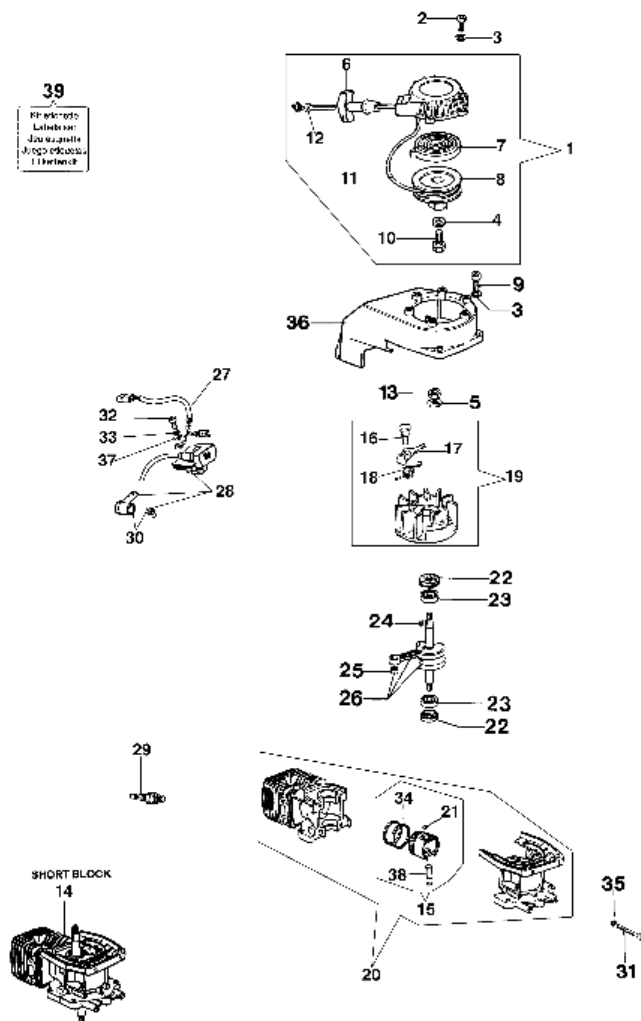

Ref.Nu	Qty	Part number	Description	Validity from	Validity till	Notes	Bulletin
1	1	4138439R	Starter assy				
2	3	3801010R	Screw				
3	6	3819006R	Washer				
4	1	3918006	Washer				
5	1	3916008R	Washer				
6	1	4191020A	Starter handle				
7	1	004000132R	Spring				
8	1	4138438BR	Pulley				
9	3	3801015	Screw				
10	1	3960111	Screw				
11	1	4098073R	Starter rope				
12	1	006000829	Washer				
13	1	3912009	Nut				
14	1	4138455R	Short block				
15	1	4138484A	Piston assy Ø40				
16	2	4161151	Pin				
17	2	4138441R	Pawl				
18	2	4161186A	Spring				
19	1	4138446AR	Flywheel				
20	1	4138490	Crankcase				
21	2	004900061R	Ring				
22	2	3050009	Seal ring				
23	2	094000006R	Bearing				
24	1	4098232R	Key				
25	1	3037013	Bearing				
26	1	4100311	Crankshaft				
27	1	4179087A	Cable				
28	1	4138722R	Ignition coil				
29	1	005000019	Spark plug				
30	1	4098064R	Spark plug cap				
31	1	3801014	Screw				
32	4	3801003	Screw				
33	2	3819005	Washer				
34	2	004000015R	Piston ring				
35	2	3833073R	Washer				
36	1	4174165R	Starter case				
37	2	3916004R	Washer				
38	1	4179036R	Piston pin				
39	1	4190082	Labels kit