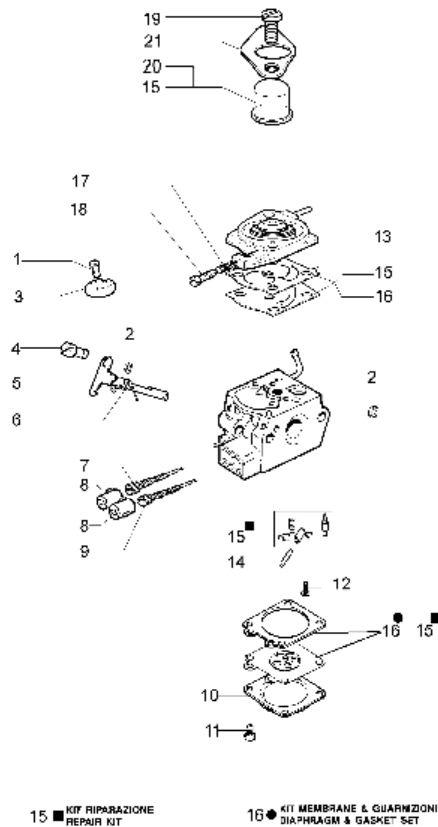

Walbro mod. WT-866
compl. p.n. 2318785

Ref.Nu	Qty	Part number	Description	Validity from	Validity till	Notes	Bulletin
1	1	50010141	Screw				
2	2	095000164	Ring				
3	1	095000141	Shutter				
4	1	2318211	Pin				
5	1	2318786	Shaft				
6	1	2318615	Spring				
7	1	2318893	Screw L				
8	2	2318867	Clamp				
9	1	2318794	Adjust. screw				
10	1	2318191	Cover				
11	4	035000162	Screw				
12	1	003300202	Screw				
13	1	2318787	Cover				
14	1	003300201	Spindle				
15	1	094600209	Repair kit				
16	1	094600210	Diaphragm+gasket set				
17	1	2318616	Spring				
18	1	074000240	Adjust. screw				
19	2	074000239	Screw				
20	1	2318572	Primer pump				
21	1	074000147	Cover