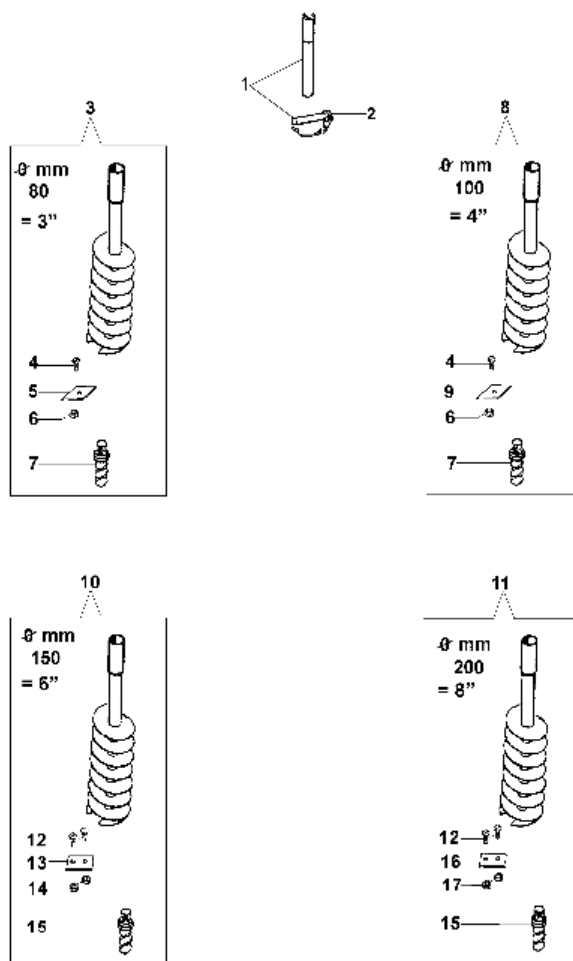

Ref.Nu	Qty	Part number	Description	Validity from	Validity till	Notes	Bulletin
1	1	375100115	Extension + cotter pin				
2	1	3033139	Plug				
3	1	375100028A	Single flute bit Ø8x100 cm				
4	2	3802007R	Screw				
5	1	375100091A	Blade 8 cm				
6	2	320000028R	Nut				
7	1	375100090A	Cap 8 cm				
8	1	375100029A	Single flute bit Ø10x100 cm				
9	1	375100092AR	Blade cm 10				
10	1	375100030A	Single flute bit Ø15x100 cm				
11	1	375100031A	Single flute bit Ø20x100 cm				
12	2	028000055R	Screw				
13	1	375100093A	Blade cm 15				
14	2	006000091R	Nut				
15	1	375100088A	Cap 10÷50 cm				
16	1	375100094A	Blade cm 20				
17	2	320000028R	Nut