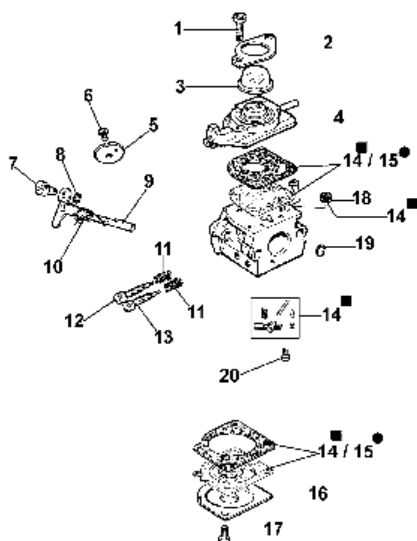

- 15 Kit membrane & guarnizioni
  Diaphragm & gasket set
- 14 Kit riparazione/ Repair kit

Ref.Nu	Qty	Part number	Description	Validity from	Validity till	Notes	Bulletin
1	2	2318521	Screw				
2	1	2318526	Cover				
3	1	2318525	Pump				
4	1	2318524	Cover				
5	1	2318389	Shutter				
6	1	2318388	Screw				
7	1	2318412	Hooking spring				
8	1	2318387	Ring				
9	1	2318529	Shaft				
10	1	2318528	Spring				
11	2	2318532	Spring				
12	1	2318533	Screw L				
13	1	2318534	Screw H				
14	1	2318530	Repair kit				
15	1	2318531	Gasket set				
16	1	2318523	Cover				
17	4	2318522	Screw				
18	1	2318392	Filter				
19	1	2318535	Ring				
20	1	2318527	Screw