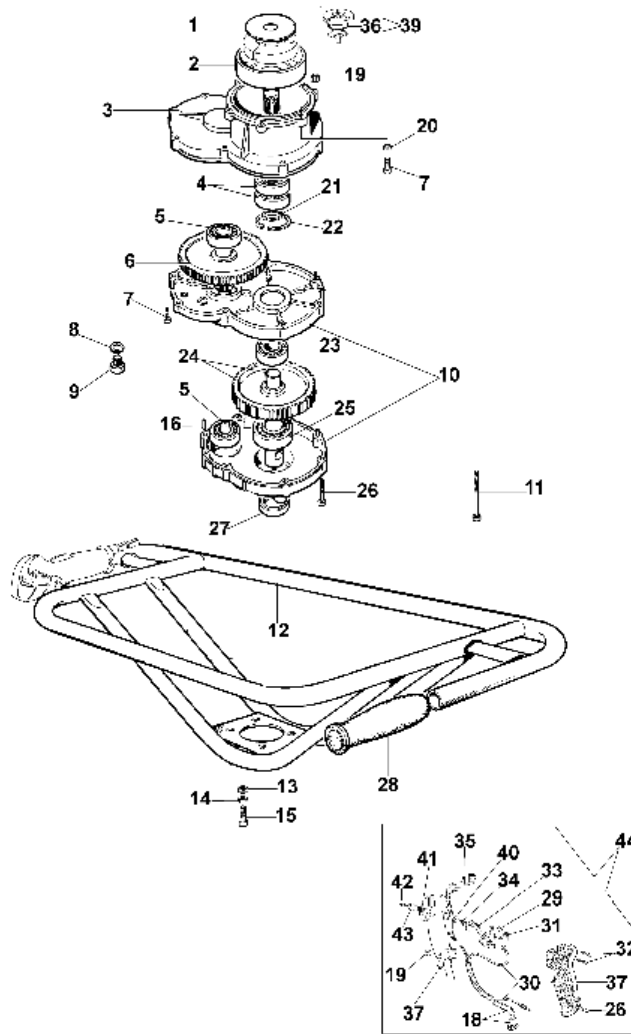

Ref.Nu	Qty	Part number	Description	Validity from	Validity till	Notes	Bulletin
1	1	375100012AR	Washer				
2	1	375100011A	Clutch drum				
3	1	4190033	Gear case				
4	2	3035042R	Bearing				
5	1	094000006R	Bearing				
6	1	375100075A	Sprocket				
7	4	3801013R	Screw				
8	1	3078012	Washer				
9	1	3906103	Screw				
10	1	4190036	Cover				
11	4	3801030	Screw				
12	1	375200054A	Handle				
13	4	3916006R	Washer				
14	4	3819010	Washer				
15	4	3801021	Screw				
16	4	094600042	Plug				
18	1	4190015A	Cable				
19	4	3914003R	Nut				
20	4	3819006R	Washer				
21	1	3024015	Snap ring				
22	1	3025022R	Snap ring				
23	1	3035015R	Bearing				
24	1	375100076B	Sprocket				
25	1	302000029	Bearing				
26	2	3801016R	Screw				
27	1	3050020	Seal ring				
28	1	4095032A	Knob				
29	1	4174245CR	Throttle lever				
30	1	4190016	Throttle cable				
31	1	4138361R	Spring				
32	2	3960029	Screw				
33	1	4174246AR	Lever				
34	1	4138360R	Spring				
35	1	2317021R	Switch				
36	1	004900137BR	Spring				
37	1	61040131R	Handle				
39	1	375100036AR	Clutch				
40	1	4138358R	Button				
41	1	4100098BR	Spring				
42	1	3960021	Screw				
43	1	4138359R	Button				
44	1	4190071R	Handle kit