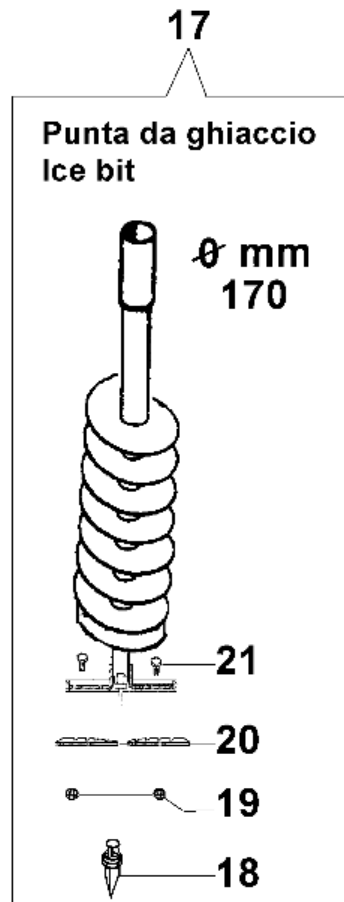

Ref.Nu	Qty	Part number	Description	Validity from	Validity till	Notes	Bulletin
17	1	375100110	Ice bit				
18	1	375100112	Ice bit head				
19	2	3914003R	Nut				
20	2	375100113	Ice blade				
21	2	3806022R	Screw