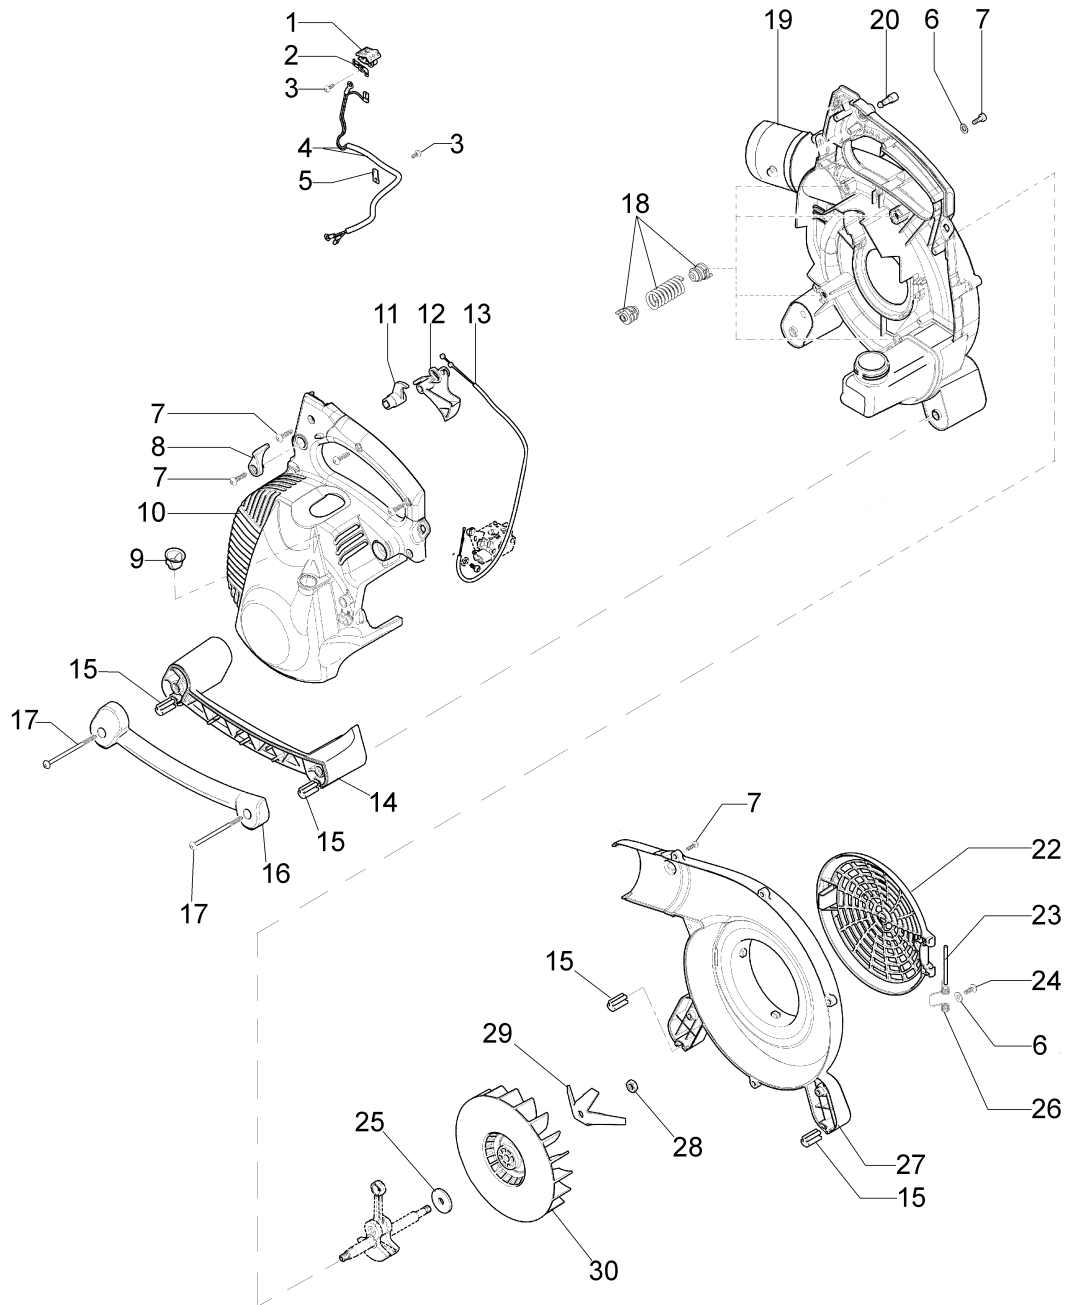

Illustration Fan assy

Illustration Fan assy

Ref.Nu	Qty	Part number	Description	Validity from	Validity till	Notes	Bulletin
1	1	56550121AR	Slide control				
2	1	56550122R	Plate				
3	1	3960121R	Screw				
4	1	56550190R	Cable				BT6-073-07/10
4	1	56550190R	Cable				BT6-073-07/10
5	3	56550102R	Plate				
6	4	3918010R	Washer				
7	20	3960091AR	Screw				
8	1	56550026R	Lever				
9	1	56550050R	Retainer washer				
10	1	56550147R	Engine cover				
11	1	56550025R	Stop lever				
12	1	56550023AR	Throttle				
13	1	56550024R	Throttle cable				
14	1	56550046AR	Handle				BT6-065-01/09
15	2	56550048R	Stand				
16	1	56550047R	Handle				
17	2	3960122R	Screw				
18	1	56550034R	Complete support				
19	1	56550003R	Left cover/tank				
20	1	56550156R	Button				
22	1	56550175R	Guard				
23	1	56550123R	Pin				
24	4	3960100R	Screw				
25	1	56510050R	Washer				
26	1	56550072R	Spring				
27	1	56550004R	Right cover				
28	1	3911009R	Nut				
29	1	56550057R	Knife				
30	1	56550006R	Fan				