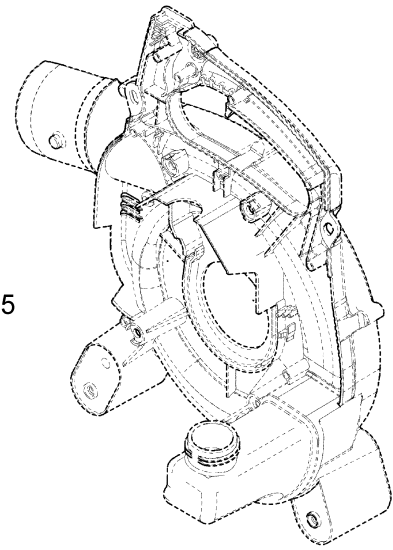

II° Serie / II° Series