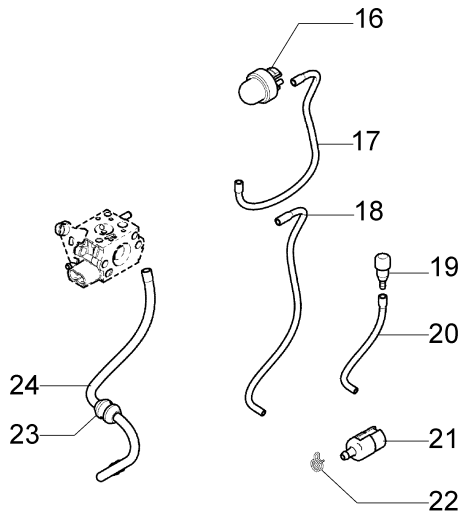

II° Serie / II° Series