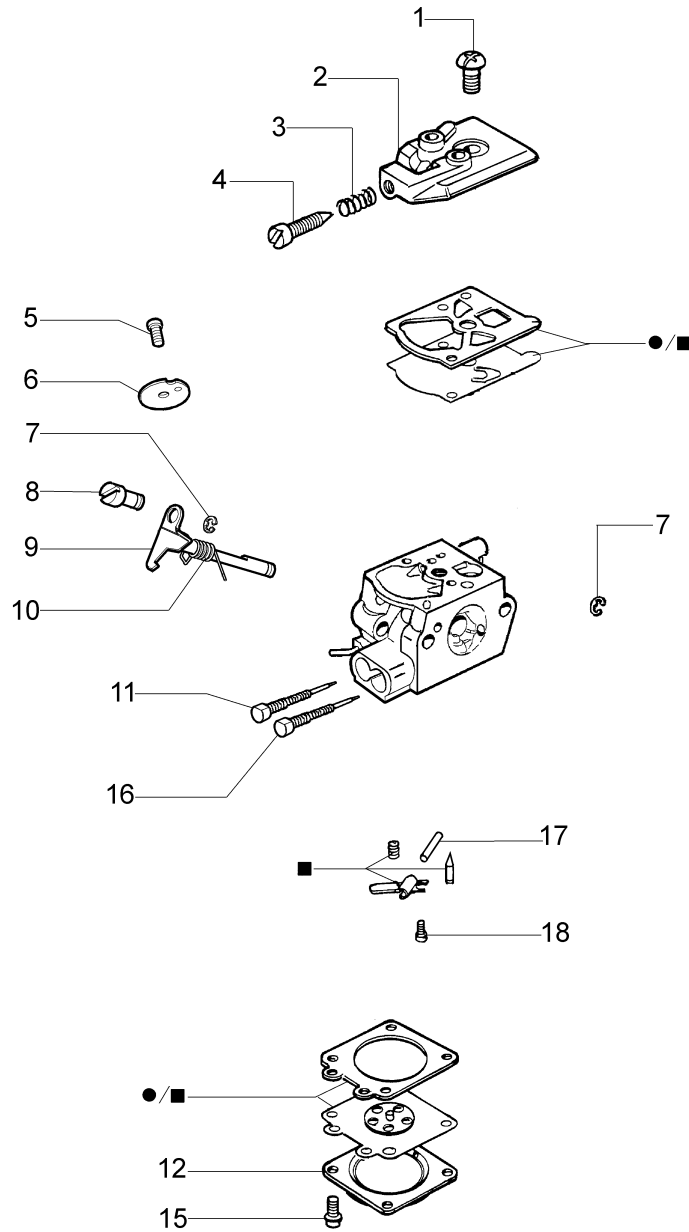

mod. Walbro WT-904
compl. p.n. 2318776R

■ 13 — KIT RIPARAZIONE
REPAIR KIT

● 14 — KIT MEMBRANE & GUARNIZIONI
DIAPHRAGM & GASKET SET

Illustration Carburetor WT-904

Ref.Nu	Qty	Part number	Description	Validity from	Validity till	Notes	Bulletin
1	1	003300197	Screw				
2	1	2318777	Cover				
3	1	094600148	Spring				
4	1	074000240	Adjust. screw				
5	1	50010141	Screw				
6	1	375100078	Shutter				
7	2	095000164	Ring				
8	1	2318211	Pin				
9	1	2318737	Shaft				
10	1	072700347	Spring				
11	1	2318779	Screw L				
12	1	2318191	Cover				
13	1	2318671	Repair kit				
14	1	2318671	Repair kit				
15	4	035000162	Screw				
16	1	2318778	Adjust. screw				
17	1	003300201	Spindle				
18	1	003300202	Screw