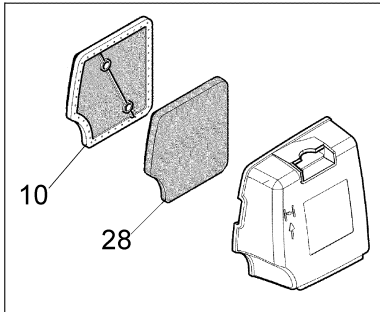

I° Serie / I° Series