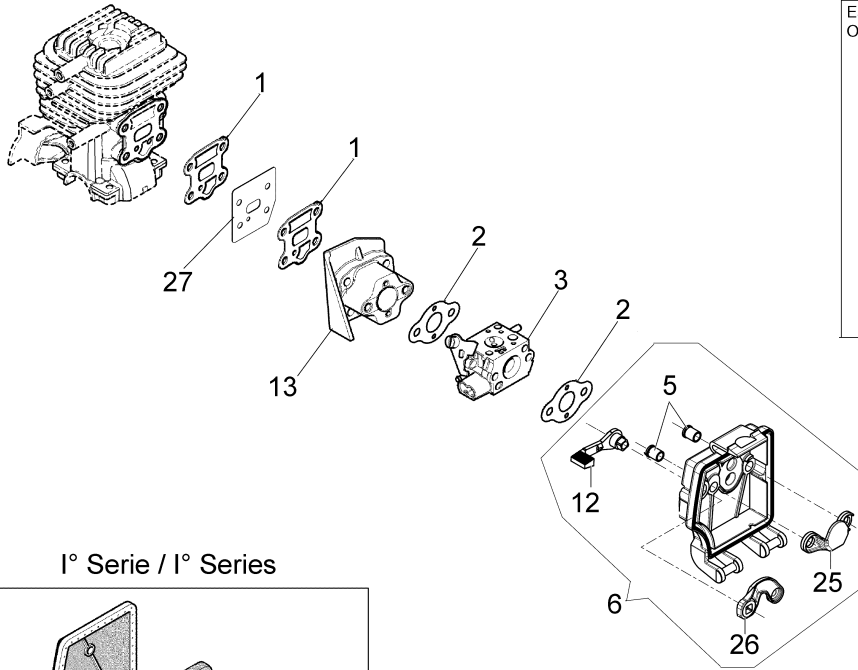

Illustration Starter Assy

Illustration Starter assy

Ref.Nu	Qty	Part number	Description	Validity from	Validity till	Notes	Bulletin
1	1	56550050R	Retainer washer				
2	1	50070123R	Starter rope				
3	1	56550049R	Starter handle				
4	1	004000132R	Spring				
5	1	56550022R	Starter pulley				
6	1	56550021R	Shaft joint				
7	1	3027005R	Ring				
8	1	56520040AR	Plate				
9	1	3918020R	Washer				
10	1	3801010R	Screw				
11	1	56552016	Starter assy				
12	4	3918010R	Washer				
13	2	3960091AR	Screw				
14	1	3801013R	Screw				
15	1	3819006R	Washer				
16	1	3916005R	Washer				
17	2	3078009	Washer				
18	3	3960121R	Screw				
19	2	56550102R	Plate				
20	2	3960011R	Screw				
21	1	3960100R	Screw				
22	1	56550180R	Cap and spring				BT6-073-07/10
23	1	3911009R	Nut				
24	1	56550145BR	Ignition coil		sn 5310362699		BT6-073-07/10
24	1	56550182AR	Ignition coil				BT6-073-07/10
25	1	56550134R	Flywheel		sn 5310362699		BT6-073-07/10
26	1	56550182AR	Ignition coil	sn 5310362700			BT6-073-07/10
27	1	61320057AR	Flywheel	sn 5310362700			BT6-073-07/10
28	1	56550121AR	Slide control				BT6-063-10/08
29	1	56550122R	Plate				
30	1	3960121R	Screw				
31	1	56550190R	Cable		sn 5310362699		BT6-073-07/10
32	3	56550102R	Plate				
33	1	56550190R	Cable	sn 5310362700			BT6-073-07/10
34	1	3801007	Screw				
35	1	006000315R	Washer				
36	1	3916004R	Washer				