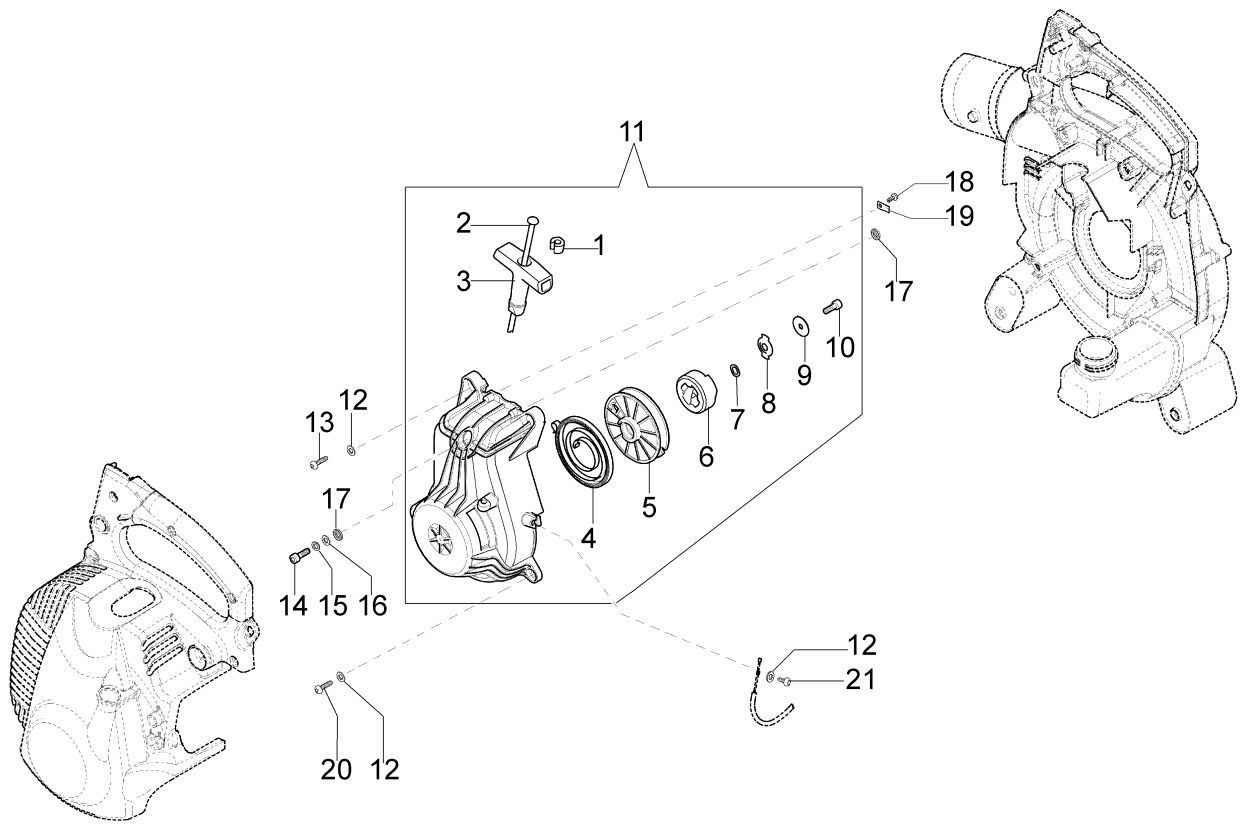

Illustration Starter Assy

Illustration Starter assy

Ref.Nu	Qty	Part number	Description	Validity from	Validity till	Notes	Bulletin
1	1	56550050R	Retainer washer				
2	1	50070123R	Starter rope				
3	1	56550049R	Starter handle				
4	1	004000132R	Spring				
5	1	56550022R	Starter pulley				
6	1	56550021R	Shaft joint				
7	1	3027005R	Ring				
8	1	56520040AR	Plate				
9	1	3918020R	Washer				
10	1	3801010R	Screw				
11	1	56552016	Starter assy				
12	4	3918010R	Washer				
13	2	3960091AR	Screw				
14	1	3801013R	Screw				
15	1	3819006R	Washer				
16	1	3916005R	Washer				
17	2	3078009	Washer				
18	3	3960121R	Screw				
19	2	56550102R	Plate				
20	2	3960011R	Screw				
21	1	3960100R	Screw				
22	1	56550180R	Cap and spring				BT6-073-07/10
23	1	3911009R	Nut				
24	1	56550145BR	Ignition coil		sn 5310362699		BT6-073-07/10
24	1	56550182AR	Ignition coil				BT6-073-07/10
25	1	56550134R	Flywheel		sn 5310362699		BT6-073-07/10
26	1	56550182AR	Ignition coil	sn 5310362700			BT6-073-07/10
27	1	61320057AR	Flywheel	sn 5310362700			BT6-073-07/10
28	1	56550121AR	Slide control				BT6-063-10/08
29	1	56550122R	Plate				
30	1	3960121R	Screw				
31	1	56550190R	Cable		sn 5310362699		BT6-073-07/10
32	3	56550102R	Plate				
33	1	56550190R	Cable	sn 5310362700			BT6-073-07/10
34	1	3801007	Screw				
35	1	006000315R	Washer				
36	1	3916004R	Washer				