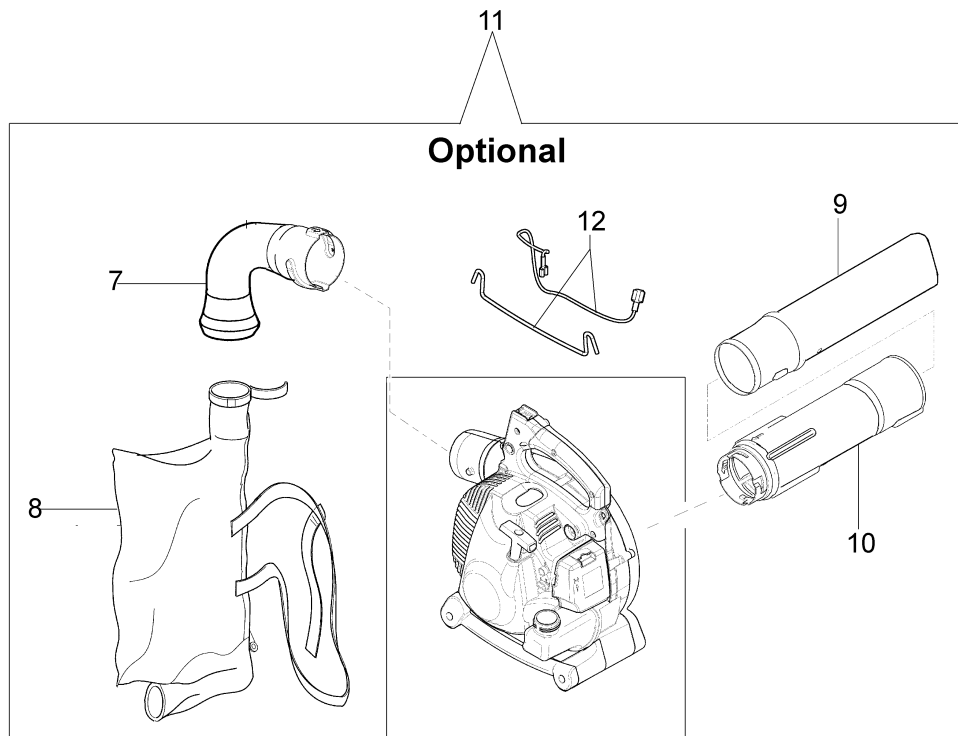

Illustration Fan assy

Illustration Fan assy

Ref.Nu	Qty	Part number	Description	Validity from	Validity till	Notes	Bulletin
1	1	56550121AR	Slide control				
2	1	56550122R	Plate				
3	1	3960121R	Screw				
4	1	56550190R	Cable				BT6-073-07/10
4	1	56550190R	Cable				BT6-073-07/10
5	3	56550102R	Plate				
6	4	3918010R	Washer				
7	20	3960091AR	Screw				
8	1	56550026R	Lever				
9	1	56550050R	Retainer washer				
10	1	56550147R	Engine cover				
11	1	56550025R	Stop lever				
12	1	56550023AR	Throttle				
13	1	56550024R	Throttle cable				
14	1	56550046AR	Handle				BT6-065-01/09
15	2	56550048R	Stand				
16	1	56550047R	Handle				
17	2	3960122R	Screw				
18	1	56550034R	Complete support				
19	1	56550003R	Left cover/tank				
20	1	56550156R	Button				
22	1	56550175R	Guard				
23	1	56550123R	Pin				
24	4	3960100R	Screw				
25	1	56510050R	Washer				
26	1	56550072R	Spring				
27	1	56550004R	Right cover				
28	1	3911009R	Nut				
29	1	56550057R	Knife				
30	1	56550006R	Fan				

Illustration Accessories

Ref.Nu	Qty	Part number	Description	Validity from	Validity till	Notes	Bulletin
1	1	56550073R	Tube				
2	1	56550127R	Tube				
3	1	56552002	Blower/vacuum tube with duckbill end section				
4	1	3960121R	Screw				
5	1	56552014	Labels kit				
6	1	56552010R	Tool kit				
7	1	56550075R	Elbow				
8	1	56550078AR	Grassbag				
9	1	56550077R	Tube				
10	1	56550076AR	Tube				
11	1	56552001A	Suction kit				
12	1	56550179	Anti-shock cable kit				BT6-065-01/09