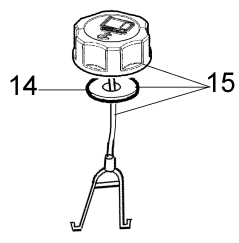

II° Serie / II° Series