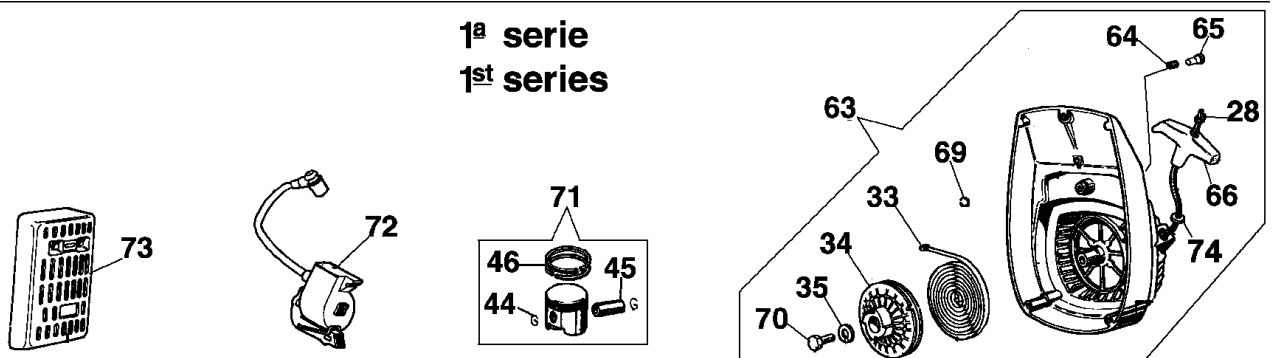

**1^a serie
1st series**