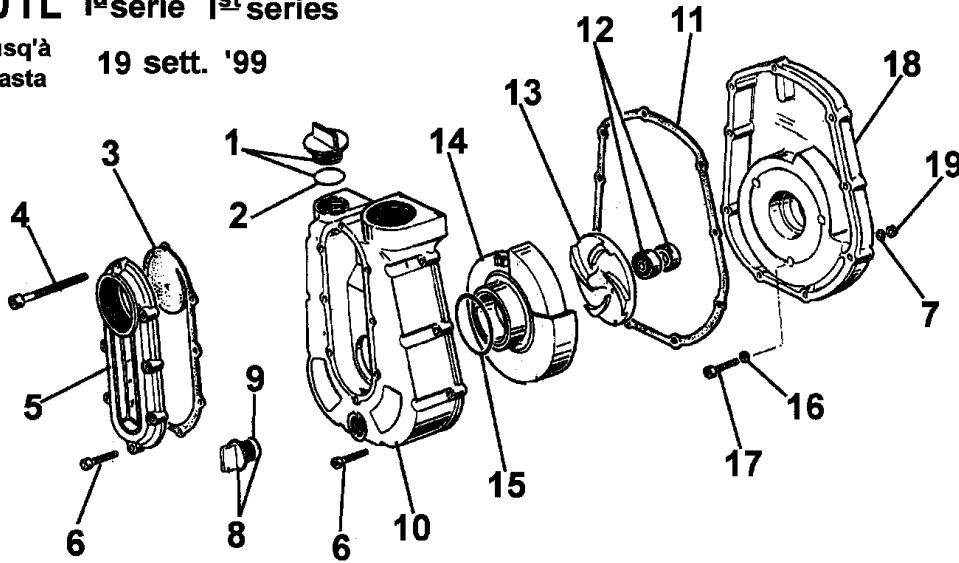

mod. SA30TL 1^aserie 1stseries

fino al
till

jusq'à
hasta

19 sett. '99