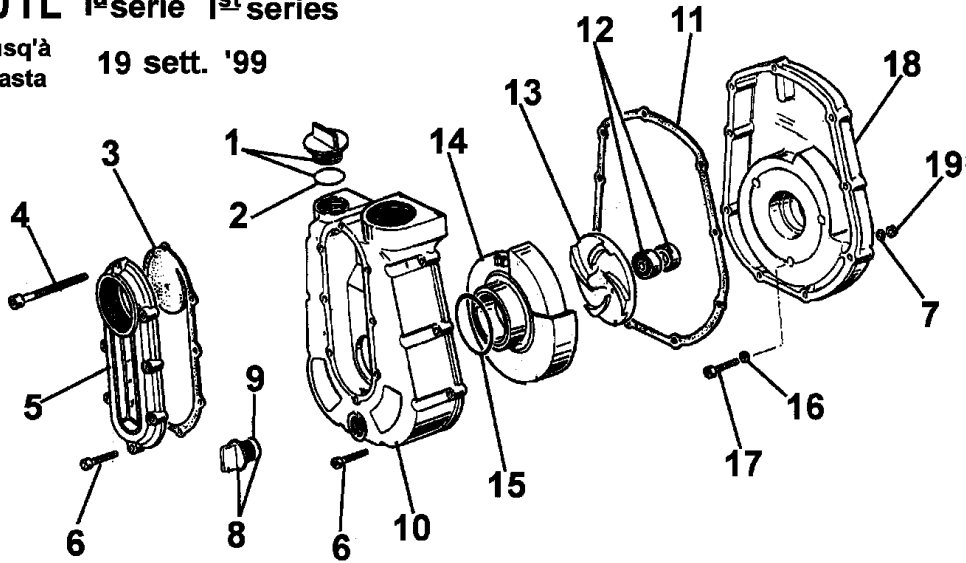

mod. SA30TL 1^aserie 1stseries

fino al
till

jusq'à
hasta

19 sett. '99