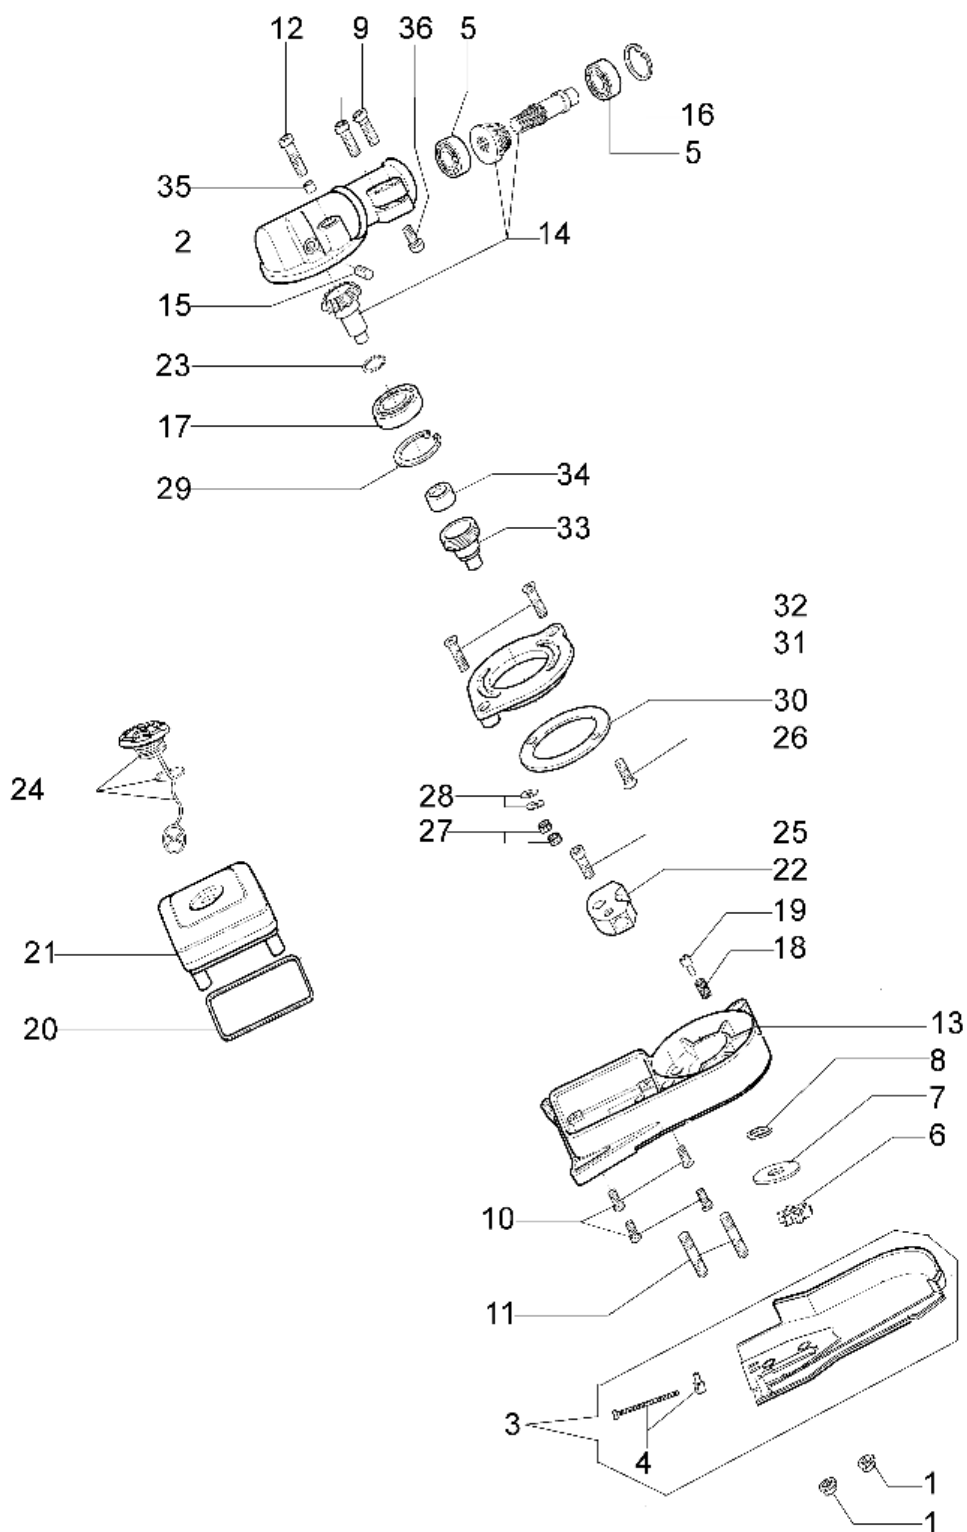

Ref.Nu	Qty	Part number	Description	Validity from	Validity till	Notes	Bulletin
1	1	61222004AR	Tube				
2	1	63090059R	Shaft + joint				
3	1	63090049	Bushing				
4	1	61222001R	Transmiss. assy				
5	1	61222007AR	Complete hose				
6	2	63090005R	Spring				
7	3	63090024	Support				
8	1	63090025	Support				
9	1	63090018	Slide				
10	1	63090043	Shaft joint				
11	1	63090039	Washer				
12	1	3024014R	Snap ring				
13	2	61222009A	Union joint kit				
14	1	4161619R	Band				
15	1	61222008	Tube				
16	3	3960067AR	Screw				
17	2	3801011	Screw				
18	1	61040056R	Spring				
19	1	61040049	Throttle lever				
20	1	61010019	Band				
21	1	3960061AR	Screw				
22	1	61040054	Plate				
23	1	3914003R	Nut				
24	1	61040057R	Spring				
25	1	61040052	Pawl				
26	1	61040053	Plate				
27	1	61040051	Slide control				
28	1	61040050AR	Lever				
29	1	61012006A	Handle				
30	1	61070080	Throttle cable				
31	1	61070081	Cable				
32	1	3024011	Ring				

Ref.Nu	Qty	Part number	Description	Validity from	Validity till	Notes	Bulletin
1	2	004400959R	Nut				
2	1	W0000201	Gear case				
3	1	W0000202	Chain cover assy				
4	1	W0000203	Chain tensioner kit				
5	2	3034008	Bearing				
6	1	W000105	Sprocket				
7	1	W000106	Washer				
8	1	3024017	Ring				
9	2	3801011	Screw				
10	4	W000113	Screw				
11	2	W000112	Stud				
12	1	3801030	Screw				
13	1	W0000204	Half case				
14	1	W0000205	Bevel gear set				
15	1	3801008R	Screw				
16	1	3025018R	Ring				
17	1	W0000206	Bearing				
18	1	W0000207	Spring				
19	1	W0000208	Pin				
20	1	W000115	O-ring				
21	1	W000117	Bowl cap				
22	1	W0000209	Oil pump				
23	1	W0000210	Ring				
24	1	W0000211	Complete cap				
25	2	3801004	Screw				
26	1	W0000212	Screw				
27	2	3933100R	Nut				
28	2	3833073R	Washer				
29	1	3025022R	Snap ring				
30	1	W0000214	Ring				
31	1	W0000215	Ring nut				
32	1	W0000216	Screw				
33	1	W0000217	Shaft				
34	1	W0000213	Bushing				
35	1	W0000200	Bushing				
36	1	3801043	Screw				