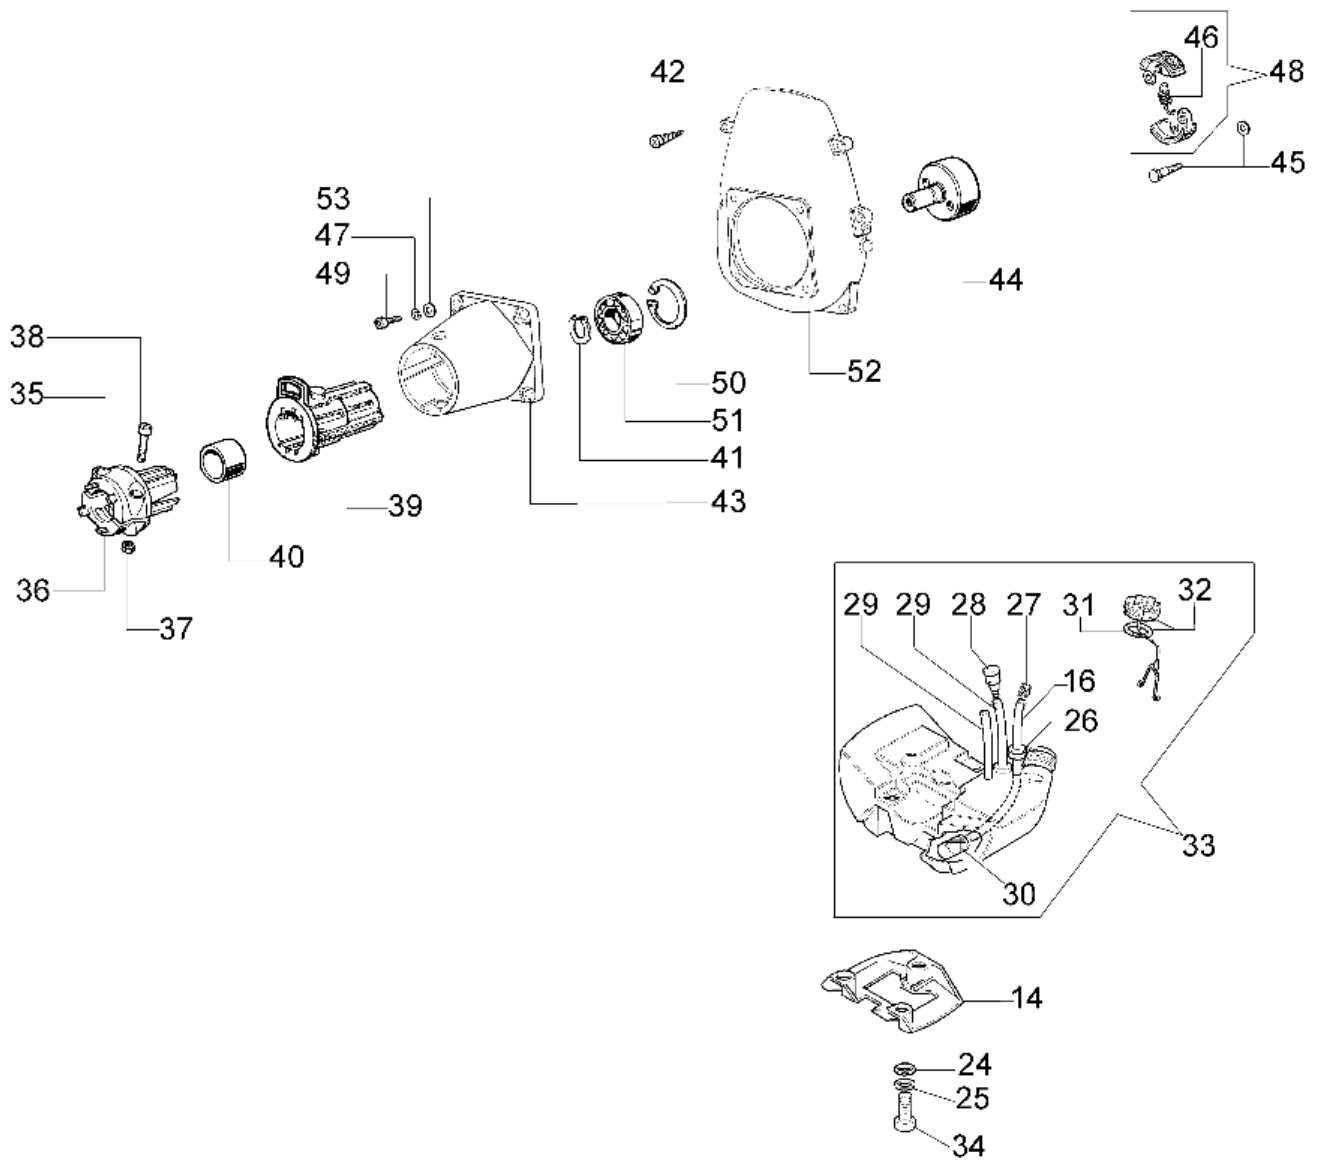

Ref.Nu	Qty	Part number	Description	Validity from	Validity till	Notes	Bulletin
1	2	50070148	Spacer				
2	4	3916004R	Washer				
3	4	3801002R	Screw				
4	1	61070039R	Spring				
5	1	61070038	Pawl				
6	1	61070053A	Clutch driver				
7	1	61070017AR	Flywheel				
8	1	3980012	Nut				
9	2	006000085	Screw				
10	2	3819005	Washer				
11	2	61070012R	Cable				
12	1	094600097A	Spark plug cap				
13	1	56510066R	Ignition coil				
14	1	61070009	Stand				
15	3	3801013R	Screw				
16	1	4100415R	Tube				
17	1	094600451	Washer				
18	1	61070035BR	Starter pulley				
19	1	61070036R	Spring				
20	1	61070019AR	Starter rope				
21	1	093500397	Starter handle				
22	1	072700089	Bushing				
23	1	61072008BR	Starter assy				
24	7	3918005	Washer				
25	3	3819006R	Washer				
26	1	4161211	Bush				
27	1	4098377	Band				
28	1	61070011AR	Breather valve				
29	2	61070078	Tube				
30	1	094600450R	Fuel filter				
31	1	61070006R	Gasket				
32	1	61070079R	Tank cap				
33	1	61070105R	Tank				
34	1	3801013R	Screw				
35	1	61010021	Adaptor				
36	1	61010020	Adaptor				
37	2	3914003R	Nut				
38	2	3801016R	Screw				
39	1	4161428	Sleeve				
40	1	4161364	Bushing				
41	1	3024012	Ring				
42	4	3960064AR	Screw				
43	1	63090020	Cover				
44	1	61170050AR	Clutch drum				
45	1	61170137C	Screw/washer kit				
46	1	61070090R	Spring				
47	4	3819010	Washer				
48	1	61070091R	Clutch				
49	4	3801021	Screw				
50	1	3025019	Ring				
51	1	3035023R	Bearing				
52	1	63090036R	Starter case				
53	4	3916006R	Washer