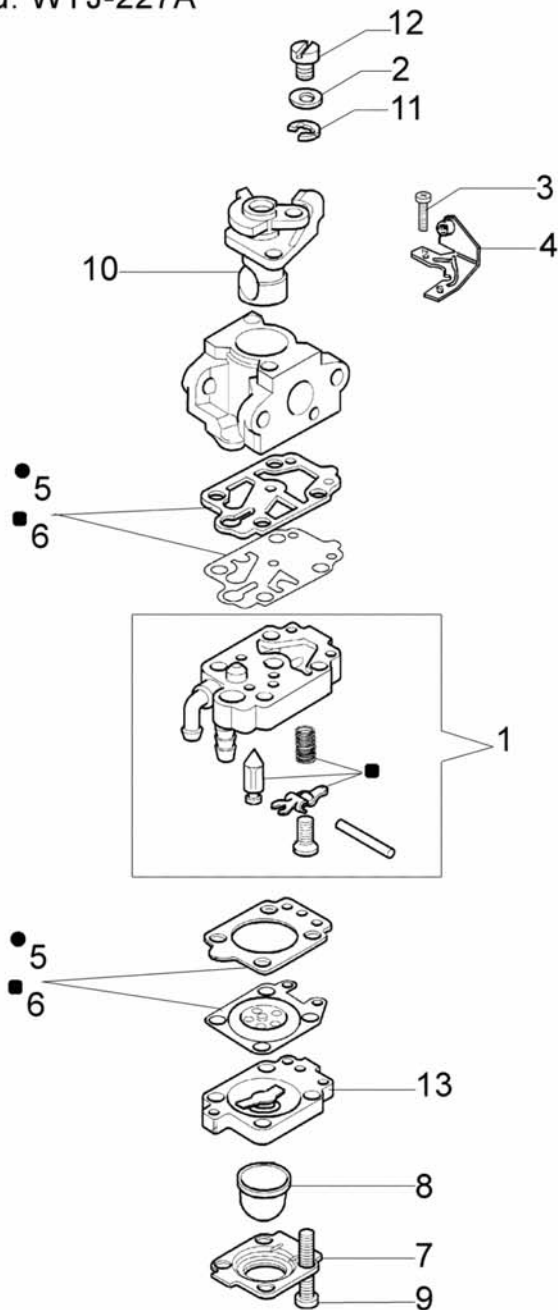

mod. WYJ-227A

5 ● KIT MEMBRANE & GUARNIZIONI
DIAPHRAGM & GASKET SET

6 ■ KIT RIPARAZIONE
REPAIR KIT

Ref.Nu	Qty	Part number	Description	Validity from	Validity till	Notes	Bulletin
1	1	2318815	Pump body				
2	1	2318703	Washer				
3	1	2318580	Screw				
4	1	2318813	Support				
5	1	2318590	Gasket set				
6	1	2318591	Repair kit				
7	1	2318571	Cover				
8	1	2318572	Primer pump				
9	4	2318585	Screw				
10	1	2318814	Valve				
11	1	2318189	Ring				
12	1	2318577	Adjuster screw				
13	1	2318570	Primer body