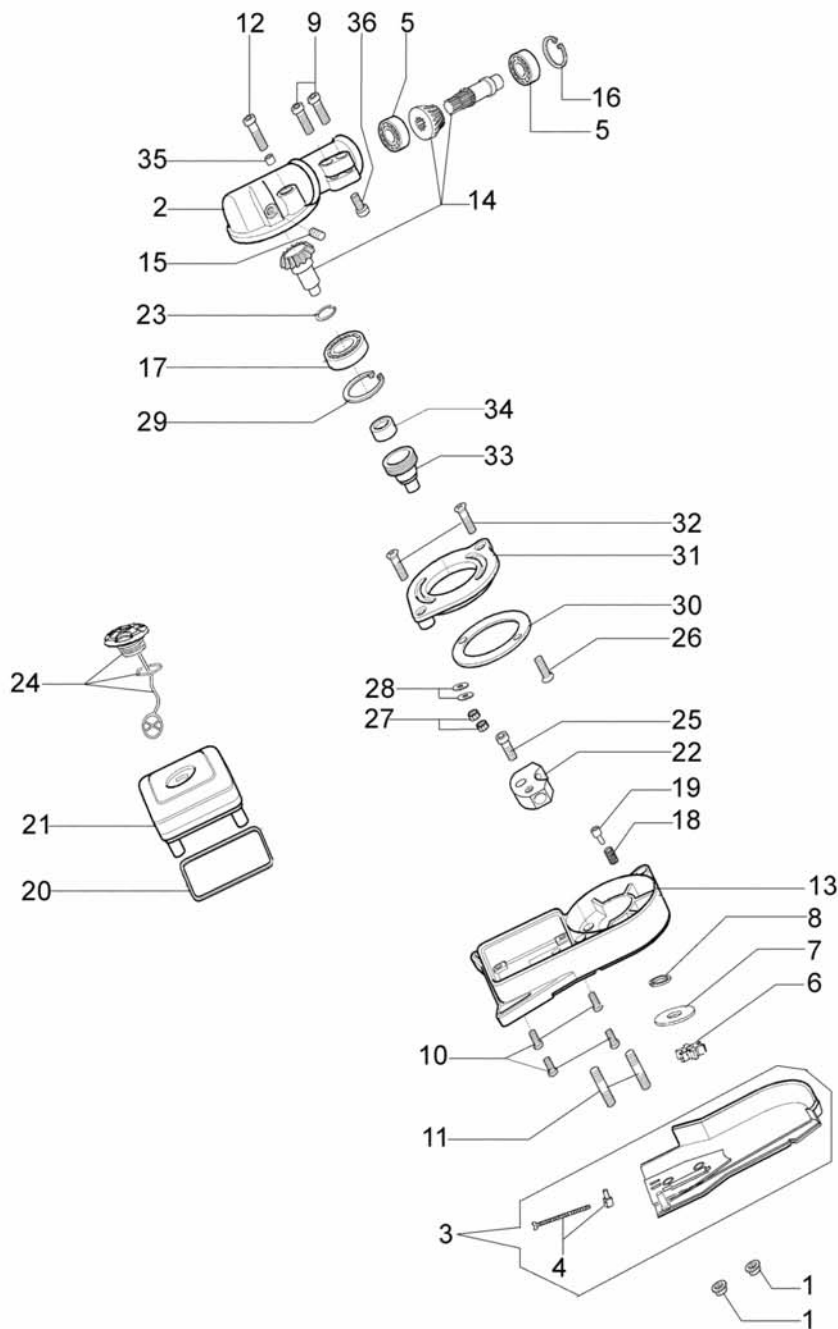

Ref.Nu	Qty	Part number	Description	Validity from	Validity till	Notes	Bulletin
1	1	61040056R	Spring				
2	1	61040049	Throttle lever				
3	1	61010019	Band				
4	1	61040057R	Spring				
5	1	3960061AR	Screw				
6	1	61040054	Plate				
7	1	61040052	Pawl				
8	1	3914003	Nut				
9	1	61070081	Cable				
10	1	61070080	Throttle cable				
11	1	61040051	Slide control				
12	1	61040053	Plate				
13	1	61040050A	Lever				
14	3	3960067AR	Screw				
15	2	3801011	Screw				
16	1	61232009R	Tube				
17	1	61230002	Drive shaft				
18	1	61230005	Hand grip				
19	1	3914003	Nut				
20	1	3801015	Screw				
21	1	4161619R	Band d.26				
22	1	61012006A	Handle				

Ref.Nu	Qty	Part number	Description	Validity from	Validity till	Notes	Bulletin
1	2	004400959R	Nut				
2	1	W0000201	Gear case				
3	1	W0000202	Chain cover				
4	1	W0000203	Chain tensioner kit				
5	2	3034008	Bearing				
6	1	W000105	Sprocket				
7	1	W000106	Washer				
8	1	3024017	Ring				
9	2	3801011	Screw				
10	4	W000113	Screw				
11	2	W000112	Bar stud				
12	1	3801030	Screw				
13	1	W0000204	Half case				
14	1	W0000205	Bevel gear set				
15	1	3801008	Screw				
16	1	3025018	Ring				
17	1	W0000206	Bearing				
18	1	W0000207	Spring				
19	1	W0000208	Pin				
20	1	W000115	Ring				
21	1	W000117	Bowl cap				
22	1	W0000209	Oil pump				
23	1	W0000210	Ring				
24	1	W0000211	Cap				
25	2	3801004	Screw				
26	1	W0000212	Screw				
27	2	3933100R	Nut				
28	2	3833073	Washer				
29	1	3025022	Ring				
30	1	W0000214	Ring				
31	1	W0000215	Ring nut				
32	1	W0000216	Screw				
33	1	W0000217	Shaft				
34	1	W0000213	Bushing				
35	1	W0000200	Bushing				
36	1	3801043	Screw				