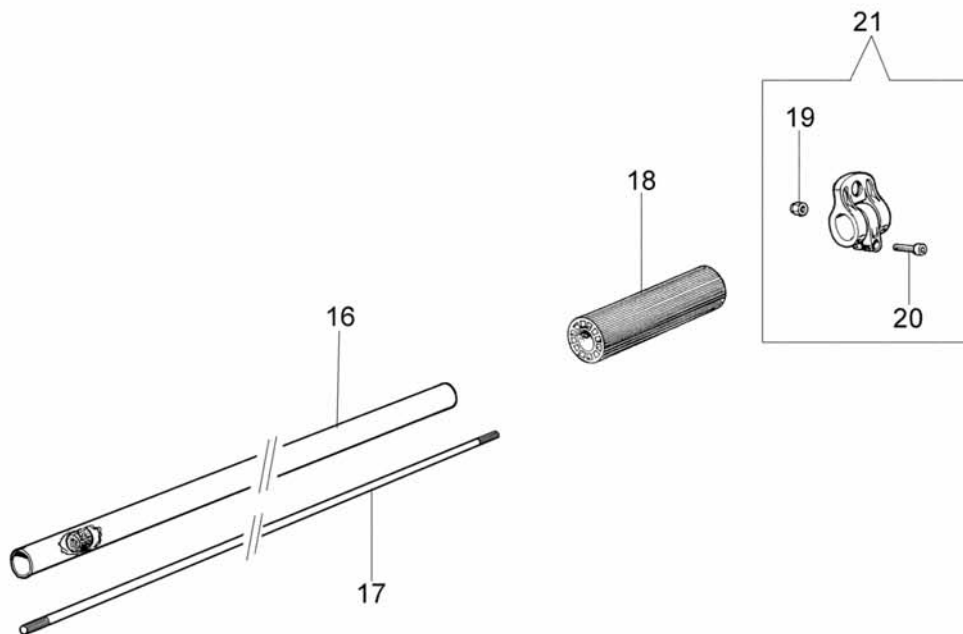

Ref.Nu	Qty	Part number	Description	Validity from	Validity till	Notes	Bulletin
1	1	61040056R	Spring				
2	1	61040049	Throttle lever				
3	1	61010019	Band				
4	1	61040057R	Spring				
5	1	3960061AR	Screw				
6	1	61040054	Plate				
7	1	61040052	Pawl				
8	1	3914003	Nut				
9	1	61070081	Cable				
10	1	61070080	Throttle cable				
11	1	61040051	Slide control				
12	1	61040053	Plate				
13	1	61040050A	Lever				
14	3	3960067AR	Screw				
15	2	3801011	Screw				
16	1	61232009R	Tube				
17	1	61230002	Drive shaft				
18	1	61230005	Hand grip				
19	1	3914003	Nut				
20	1	3801015	Screw				
21	1	4161619R	Band d.26				
22	1	61012006A	Handle				

Ref.Nu	Qty	Part number	Description	Validity from	Validity till	Notes	Bulletin
1	2	004400959R	Nut				
2	1	W0000201	Gear case				
3	1	W0000202	Chain cover				
4	1	W0000203	Chain tensioner kit				
5	2	3034008	Bearing				
6	1	W000105	Sprocket				
7	1	W000106	Washer				
8	1	3024017	Ring				
9	2	3801011	Screw				
10	4	W000113	Screw				
11	2	W000112	Bar stud				
12	1	3801030	Screw				
13	1	W0000204	Half case				
14	1	W0000205	Bevel gear set				
15	1	3801008	Screw				
16	1	3025018	Ring				
17	1	W0000206	Bearing				
18	1	W0000207	Spring				
19	1	W0000208	Pin				
20	1	W000115	Ring				
21	1	W000117	Bowl cap				
22	1	W0000209	Oil pump				
23	1	W0000210	Ring				
24	1	W0000211	Cap				
25	2	3801004	Screw				
26	1	W0000212	Screw				
27	2	3933100R	Nut				
28	2	3833073	Washer				
29	1	3025022	Ring				
30	1	W0000214	Ring				
31	1	W0000215	Ring nut				
32	1	W0000216	Screw				
33	1	W0000217	Shaft				
34	1	W0000213	Bushing				
35	1	W0000200	Bushing				
36	1	3801043	Screw				