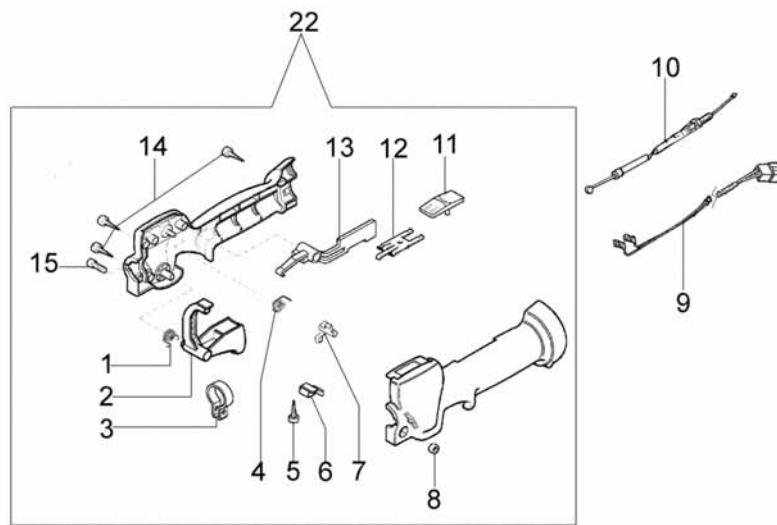

Ref.Nu	Qty	Part number	Description	Validity from	Validity till	Notes	Bulletin
1	1	61040056R	Spring				
2	1	61040049	Throttle lever				
3	1	61010019	Band				
4	1	61040057R	Spring				
5	1	3960061AR	Screw				
6	1	61040054	Plate				
7	1	61040052	Pawl				
8	1	3914003	Nut				
9	1	61070081	Cable				
10	1	61070080	Throttle cable				
11	1	61040051	Slide control				
12	1	61040053	Plate				
13	1	61040050A	Lever				
14	3	3960067AR	Screw				
15	2	3801011	Screw				
16	1	61232009R	Tube				
17	1	61230002	Drive shaft				
18	1	61230005	Hand grip				
19	1	3914003	Nut				
20	1	3801015	Screw				
21	1	4161619R	Band d.26				
22	1	61012006A	Handle				

Ref.Nu	Qty	Part number	Description	Validity from	Validity till	Notes	Bulletin
1	2	004400959R	Nut				
2	1	W0000201	Gear case				
3	1	W0000202	Chain cover				
4	1	W0000203	Chain tensioner kit				
5	2	3034008	Bearing				
6	1	W000105	Sprocket				
7	1	W000106	Washer				
8	1	3024017	Ring				
9	2	3801011	Screw				
10	4	W000113	Screw				
11	2	W000112	Bar stud				
12	1	3801030	Screw				
13	1	W0000204	Half case				
14	1	W0000205	Bevel gear set				
15	1	3801008	Screw				
16	1	3025018	Ring				
17	1	W0000206	Bearing				
18	1	W0000207	Spring				
19	1	W0000208	Pin				
20	1	W000115	Ring				
21	1	W000117	Bowl cap				
22	1	W0000209	Oil pump				
23	1	W0000210	Ring				
24	1	W0000211	Cap				
25	2	3801004	Screw				
26	1	W0000212	Screw				
27	2	3933100R	Nut				
28	2	3833073	Washer				
29	1	3025022	Ring				
30	1	W0000214	Ring				
31	1	W0000215	Ring nut				
32	1	W0000216	Screw				
33	1	W0000217	Shaft				
34	1	W0000213	Bushing				
35	1	W0000200	Bushing				
36	1	3801043	Screw				

Ref.Nu	Qty	Part number	Description	Validity from	Validity till	Notes	Bulletin
1	1	4160463AR	Single harness				
2	1	63090040	Tool kit				
3	1	61222005	Labels kit				
4	1	63090029R	Chain				
5	1	63090031	Bar 10" - cm 25				
6	1	W000139	Bar cover				