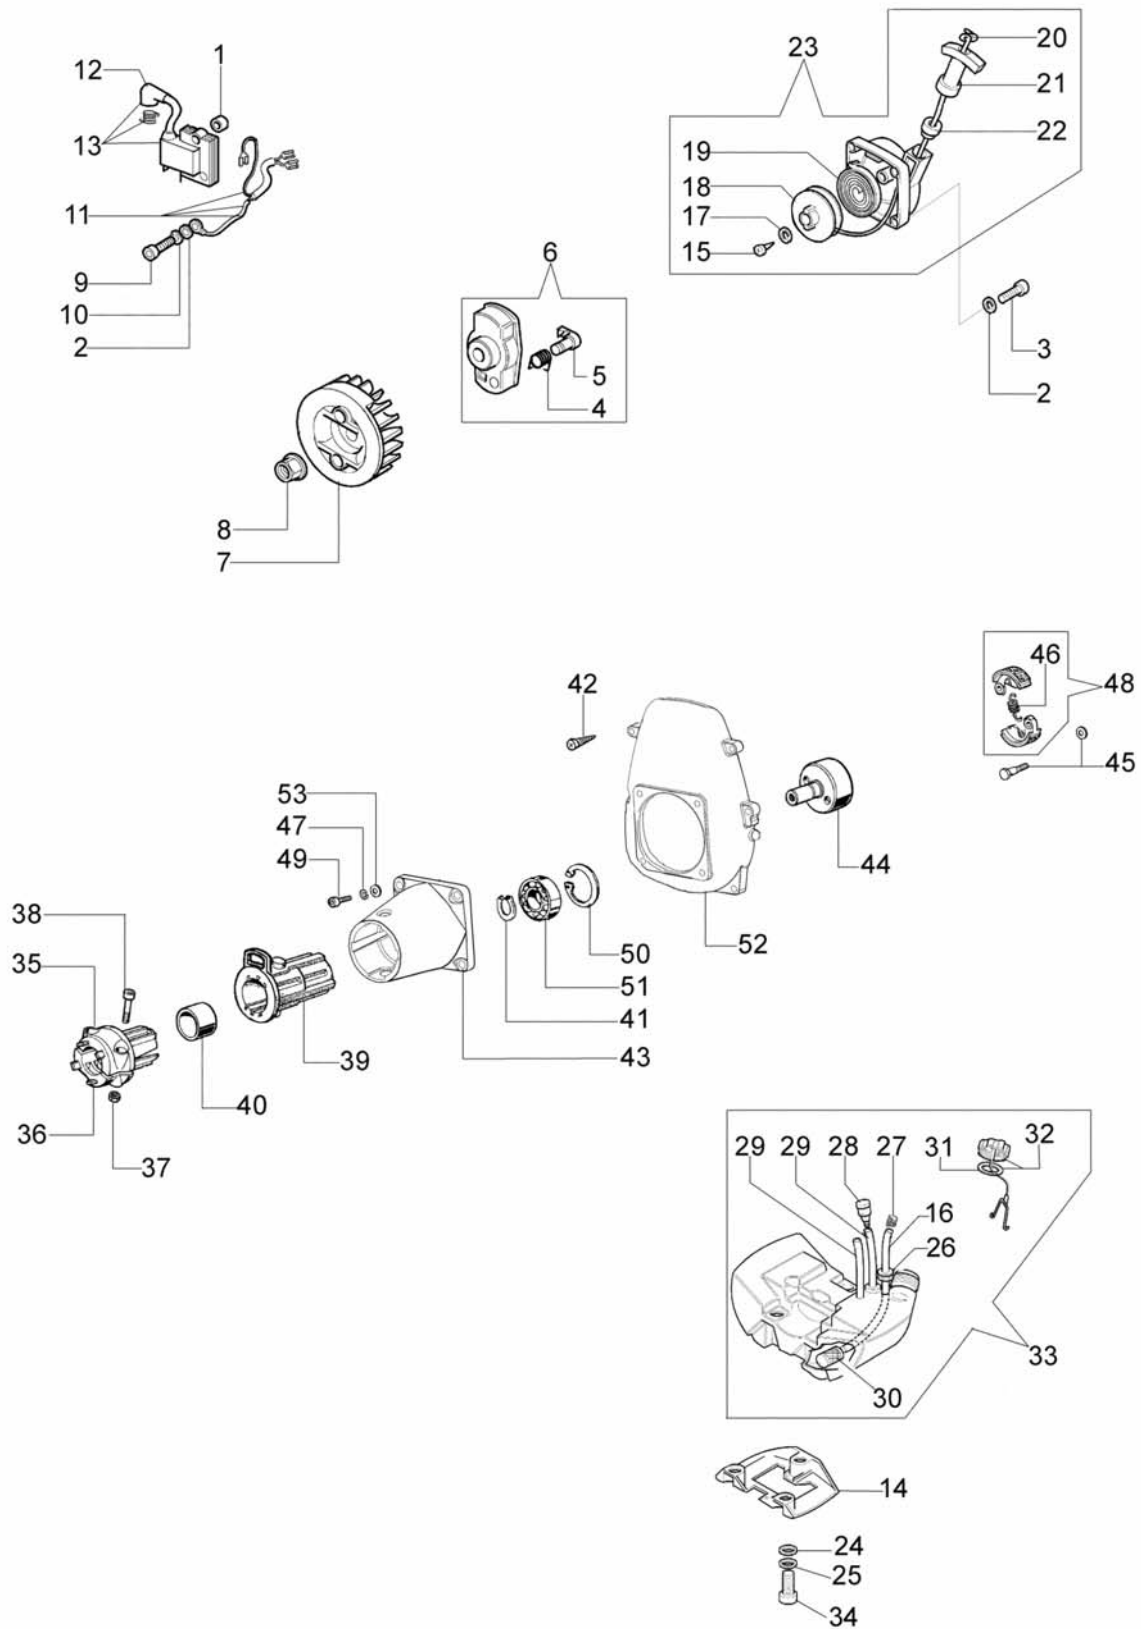

Ref.Nu	Qty	Part number	Description	Validity from	Validity till	Notes	Bulletin
1	2	50070148	Spacer				
2	4	3916004	Washer				
3	4	3801002	Screw				
4	1	61070039R	Spring				
5	1	61070038	Pawl				
6	1	61070053	Clutch driver				
7	1	61070017AR	Flywheel				
8	1	3980012	Nut				
9	2	006000085	Screw				
10	2	3819005	Washer				
11	2	61070012R	Cable				
12	1	094600097A	Spark plug cap				
13	1	56510066R	Ignition coil				
14	1	61070009	Stand				
15	3	3801013R	Screw				
16	1	4100415	Tube				
17	1	094600451	Washer				
18	1	61070035BR	Pulley				
19	1	61070036R	Spring				
20	1	61070019AR	Starter rope				
21	1	093500397	Handle				
22	1	072700089	Bushing				
23	1	61072008BR	Starter assy				
24	7	3918005	Washer				
25	3	3819006	Washer				
26	1	4161211	Bush				
27	1	4098377	Band				
28	1	61070011A	Breather valve				
29	2	61070078	Tube				
30	1	094600450R	Fuel filter				
31	1	61070006	Gasket				
32	1	61070079R	Tank cap				
33	1	61070105R	Tank				
34	1	3801013R	Screw				
35	1	61010021	Adaptor				
36	1	61010020	Adaptor				
37	2	3914003	Nut				
38	2	3801016	Screw				
39	1	4161428	Shock absorber				
40	1	4161364	Bushing				
41	1	3024012	Ring				
42	4	3960064AR	Screw				
43	1	63090020	Cover				
44	1	61170050AR	Clutch drum				
45	1	61170137B	Bolt kit				
46	1	61070090R	Spring				
47	4	3819010	Washer				
48	1	61070091R	Clutch				
49	4	3801021	Screw				
50	1	3025019	Ring				
51	1	3035023R	Hook				
52	1	63090036R	Cover				
53	4	3916006	Washer