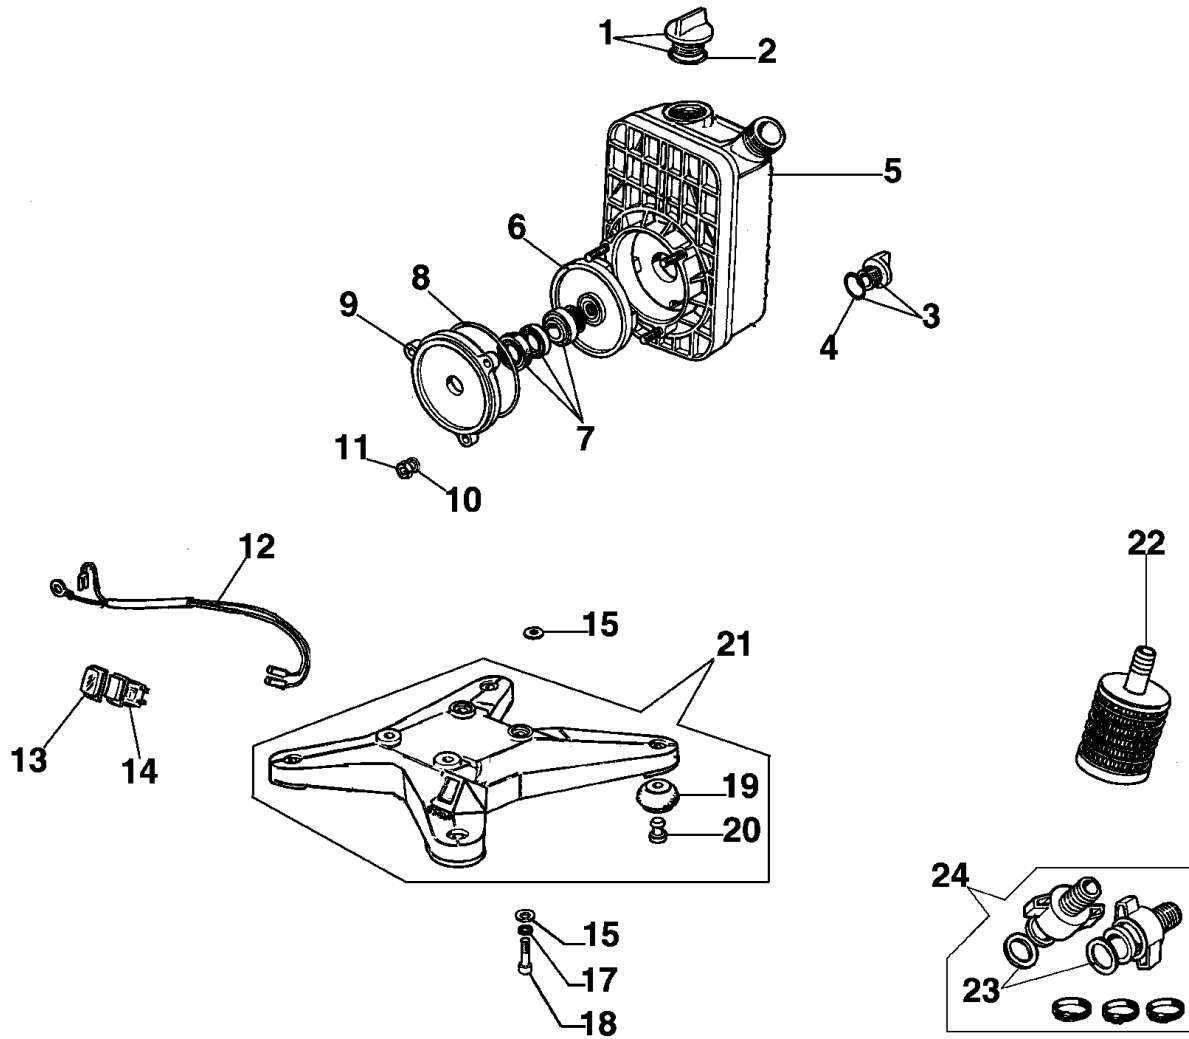

Drawing Starter assy and engine

Refer	Qty	Item number	Description
ence 50	2	093000091R	Piston ring Ø52
51	2	004900061	Ring
52	1	4221045R	Short block
53	1	4100330A	Piston assy Ø36
54	1	4221044A	Crankcase assy
55	2	3034011	Bearing
56	1	3037013	Bearing
57	2	3050009	Seal ring
58	1	4098232R	Key
59	1	4221043A	Crankshaft
60	4	3833073	Washer
61	4	3801030	Screw
62	1	3916005	Washer
63	1	3801032	Screw

Drawing Pump - carburetor

Refer ence	Qty	Item number	Description
1	1	320000001	Cover
2	1	3049019	O-ring
3	1	310000010	Cap
4	1	3049018	O-ring
5	1	320000020	Body
6	1	310000004	Impeller
7	1	310000002	Seal ring
8	1	3049017	Ring
9	1	310000003A	Flange
10	3	3916005	Washer
11	3	3914003	Nut
12	1	4221017	Cable
13	1	2317013	Guard
14	1	2317021R	Switch
15	4	3918005	Washer
16	2	006000315	Washer
17	4	3819006	Washer
18	4	3801032	Screw
19	4	005200228	Support
20	4	4221012	Pin
21	1	4221040	Stand
22	1	340000001	Filter
23	2	330000008	Gasket
24	1	340000002	Fittings set
25	1	2318200	Carburetor SHA14-9LEV.REG2235
26	1	300000074	Lever group
27	1	302000157	Valve
28	1	300000266	Bushing
29	1	300000267	Gasket
30	1	3801026	Screw
31	1	300000217	Fuel filter
32	1	300000216	Fittings
33	1	300000215	Screw
34	1	300000222	Needle
35	1	300000225	Pin
36	1	300000197	Jet 49
37	1	300000198	Float
38	1	300000073	Gasket set
39	1	300000079	Tank
40	1	301000247	Band
41	2	3908005	Screw
42	1	034000013	Nut
43	1	300000221	Screw
44	1	300000220	Spring
45	1	300000195	Starter lever
46	1	300000226	Clamp
47	1	300000227	Spring
48	1	300000228	Pin
49	1	300000230	Air filter

Drawing Pump - carburetor

Reference	Qty	Item number	Description
50	1	2318198	Air filter