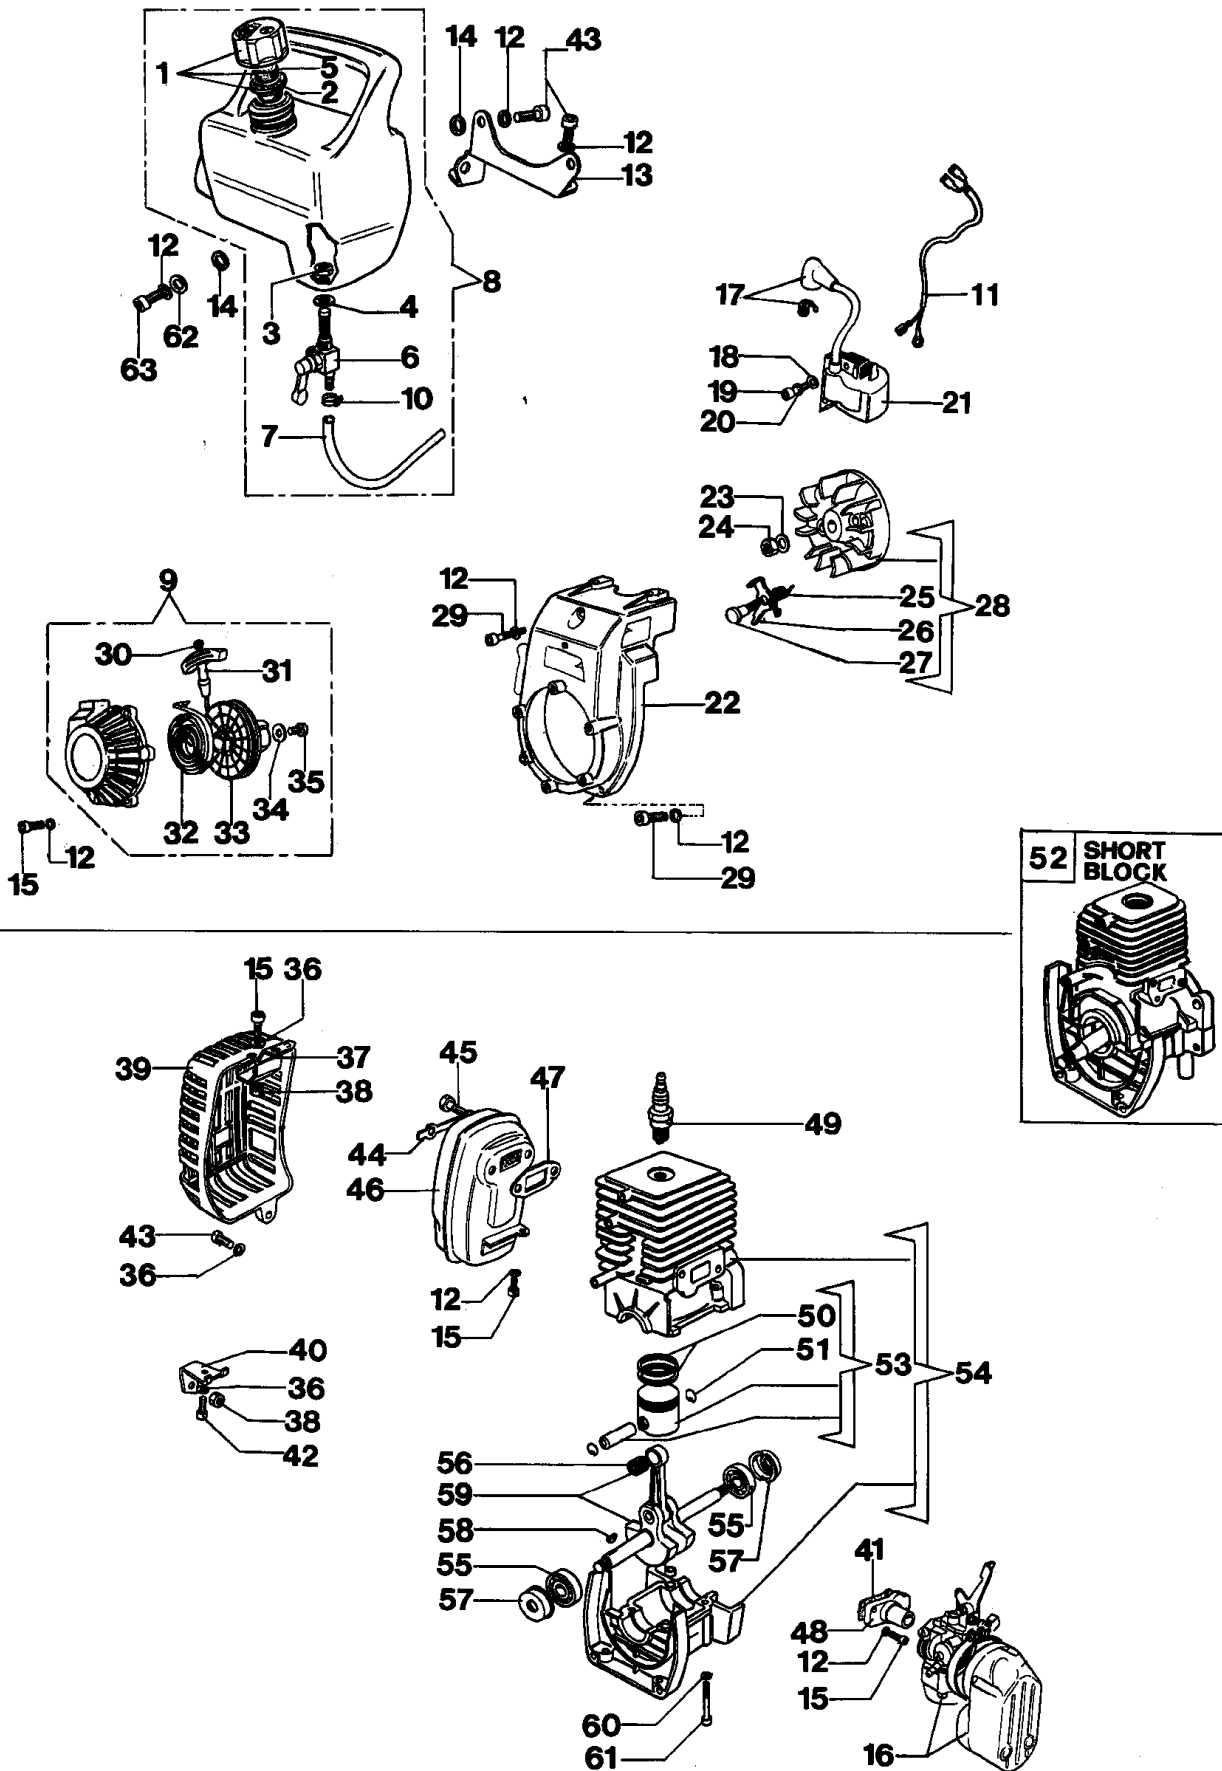

Drawing Starter assy and engine

Refer	Qty	Item number	Description
ence 50	2	093000091R	Piston ring Ø52
51	2	004900061	Ring
52	1	4221045R	Short block
53	1	4100330A	Piston assy Ø36
54	1	4221044A	Crankcase assy
55	2	3034011	Bearing
56	1	3037013	Bearing
57	2	3050009	Seal ring
58	1	4098232R	Key
59	1	4221043A	Crankshaft
60	4	3833073	Washer
61	4	3801030	Screw
62	1	3916005	Washer
63	1	3801032	Screw

Drawing Pump - carburetor

Refer ence	Qty	Item number	Description
1	1	320000001	Cover
2	1	3049019	O-ring
3	1	310000010	Cap
4	1	3049018	O-ring
5	1	320000020	Body
6	1	310000004	Impeller
7	1	310000002	Seal ring
8	1	3049017	Ring
9	1	310000003A	Flange
10	3	3916005	Washer
11	3	3914003	Nut
12	1	4221017	Cable
13	1	2317013	Guard
14	1	2317021R	Switch
15	4	3918005	Washer
16	2	006000315	Washer
17	4	3819006	Washer
18	4	3801032	Screw
19	4	005200228	Support
20	4	4221012	Pin
21	1	4221040	Stand
22	1	340000001	Filter
23	2	330000008	Gasket
24	1	340000002	Fittings set
25	1	2318200	Carburetor SHA14-9LEV.REG2235
26	1	300000074	Lever group
27	1	302000157	Valve
28	1	300000266	Bushing
29	1	300000267	Gasket
30	1	3801026	Screw
31	1	300000217	Fuel filter
32	1	300000216	Fittings
33	1	300000215	Screw
34	1	300000222	Needle
35	1	300000225	Pin
36	1	300000197	Jet 49
37	1	300000198	Float
38	1	300000073	Gasket set
39	1	300000079	Tank
40	1	301000247	Band
41	2	3908005	Screw
42	1	034000013	Nut
43	1	300000221	Screw
44	1	300000220	Spring
45	1	300000195	Starter lever
46	1	300000226	Clamp
47	1	300000227	Spring
48	1	300000228	Pin
49	1	300000230	Air filter