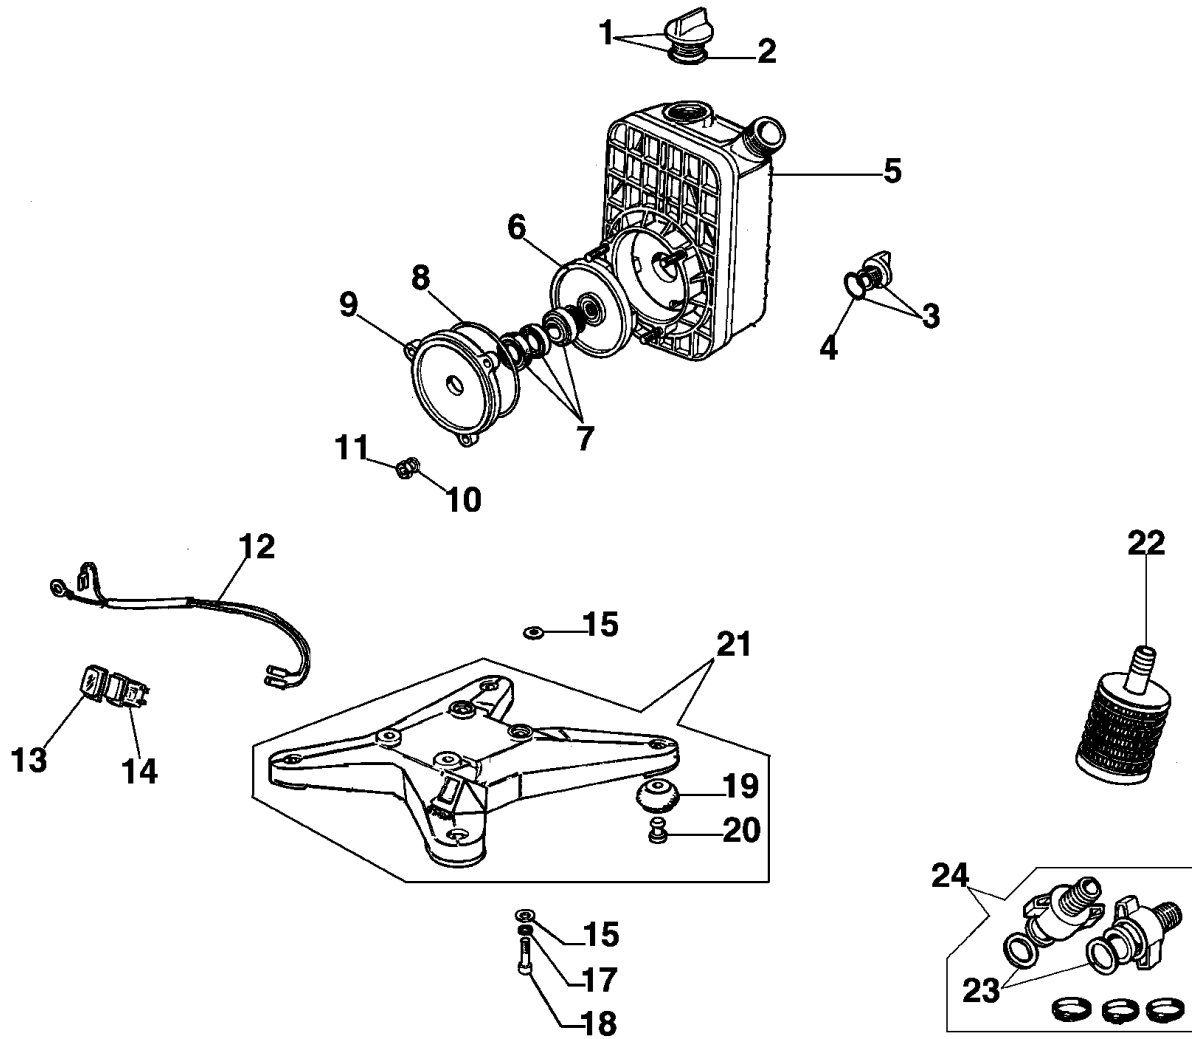

Drawing Starter assy and engine

Refer	Qty	Item number	Description
ence 50	2	093000091R	Piston ring Ø52
51	2	004900061	Ring
52	1	4221045R	Short block
53	1	4100330A	Piston assy Ø36
54	1	4221044A	Crankcase assy
55	2	3034011	Bearing
56	1	3037013	Bearing
57	2	3050009	Seal ring
58	1	4098232R	Key
59	1	4221043A	Crankshaft
60	4	3833073	Washer
61	4	3801030	Screw
62	1	3916005	Washer
63	1	3801032	Screw

Drawing Pump - carburetor

Refer ence	Qty	Item number	Description
1	1	320000001	Cover
2	1	3049019	O-ring
3	1	310000010	Cap
4	1	3049018	O-ring
5	1	320000020	Body
6	1	310000004	Impeller
7	1	310000002	Seal ring
8	1	3049017	Ring
9	1	310000003A	Flange
10	3	3916005	Washer
11	3	3914003	Nut
12	1	4221017	Cable
13	1	2317013	Guard
14	1	2317021R	Switch
15	4	3918005	Washer
16	2	006000315	Washer
17	4	3819006	Washer
18	4	3801032	Screw
19	4	005200228	Support
20	4	4221012	Pin
21	1	4221040	Stand
22	1	340000001	Filter
23	2	330000008	Gasket
24	1	340000002	Fittings set
25	1	2318200	Carburetor SHA14-9LEV.REG2235
26	1	300000074	Lever group
27	1	302000157	Valve
28	1	300000266	Bushing
29	1	300000267	Gasket
30	1	3801026	Screw
31	1	300000217	Fuel filter
32	1	300000216	Fittings
33	1	300000215	Screw
34	1	300000222	Needle
35	1	300000225	Pin
36	1	300000197	Jet 49
37	1	300000198	Float
38	1	300000073	Gasket set
39	1	300000079	Tank
40	1	301000247	Band
41	2	3908005	Screw
42	1	034000013	Nut
43	1	300000221	Screw
44	1	300000220	Spring
45	1	300000195	Starter lever
46	1	300000226	Clamp
47	1	300000227	Spring
48	1	300000228	Pin
49	1	300000230	Air filter

Drawing Pump - carburetor

Reference	Qty	Item number	Description
50	1	2318198	Air filter