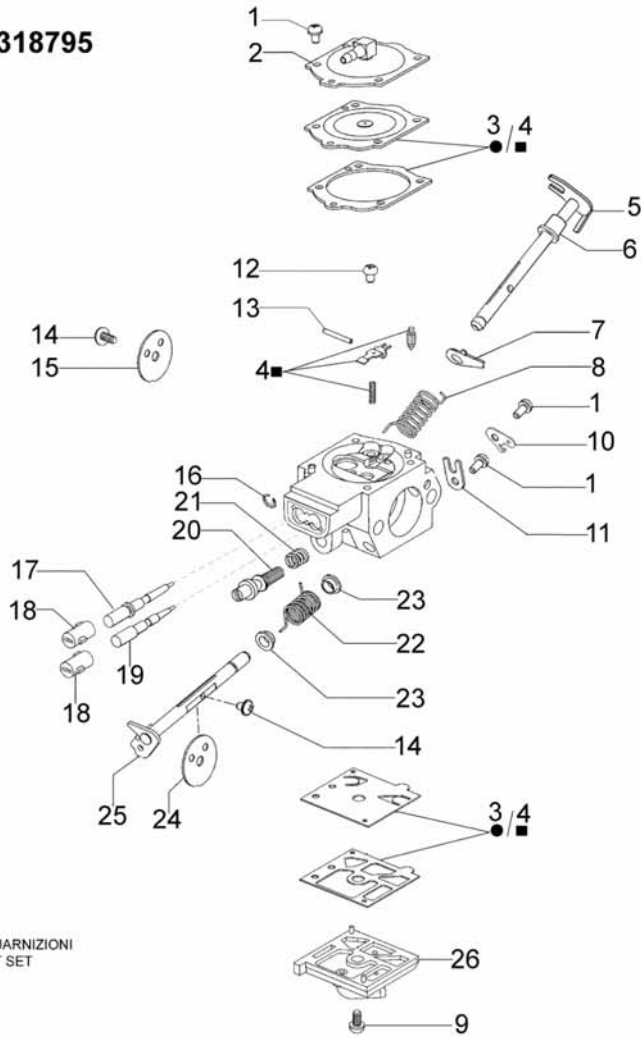

Walbro WJ-121
compl. p.n. 2318795

Ref.Nu	Qty	Part number	Description	Validity from	Validity till	Notes	Bulletin
1	5	035000162	Screw				
2	1	097000156	Cover				
3	1	097000221	Diaphragm and gasket set				
4	1	097000220	Repair kit				
5	1	2318797	Shaft				
6	1	50050109	Bushing				
7	1	2318798	Lever				
8	1	2318796	Spring				
9	4	035000161	Screw				
10	1	2318799	Lever				
11	1	035000149	Plate				
12	1	003300202	Screw				
13	1	035000169	Fulcrum pin				
14	2	50010141	Screw				
15	1	035000151	Shutter				
16	1	095000164	Ring				
17	1	2318804	Screw "H				
18	2	2318867	Cap				
19	1	2318828	Screw				
20	1	097000162	Screw				
21	1	2318763	Spring				
22	1	097000161	Spring				
23	2	097000224	Bushing				
24	1	52010019	Shutter				
25	1	097000154	Shaft				
26	1	097000157	Cover				
27	1	50202032	Decals set				
28	1	094600120A	Tool kit