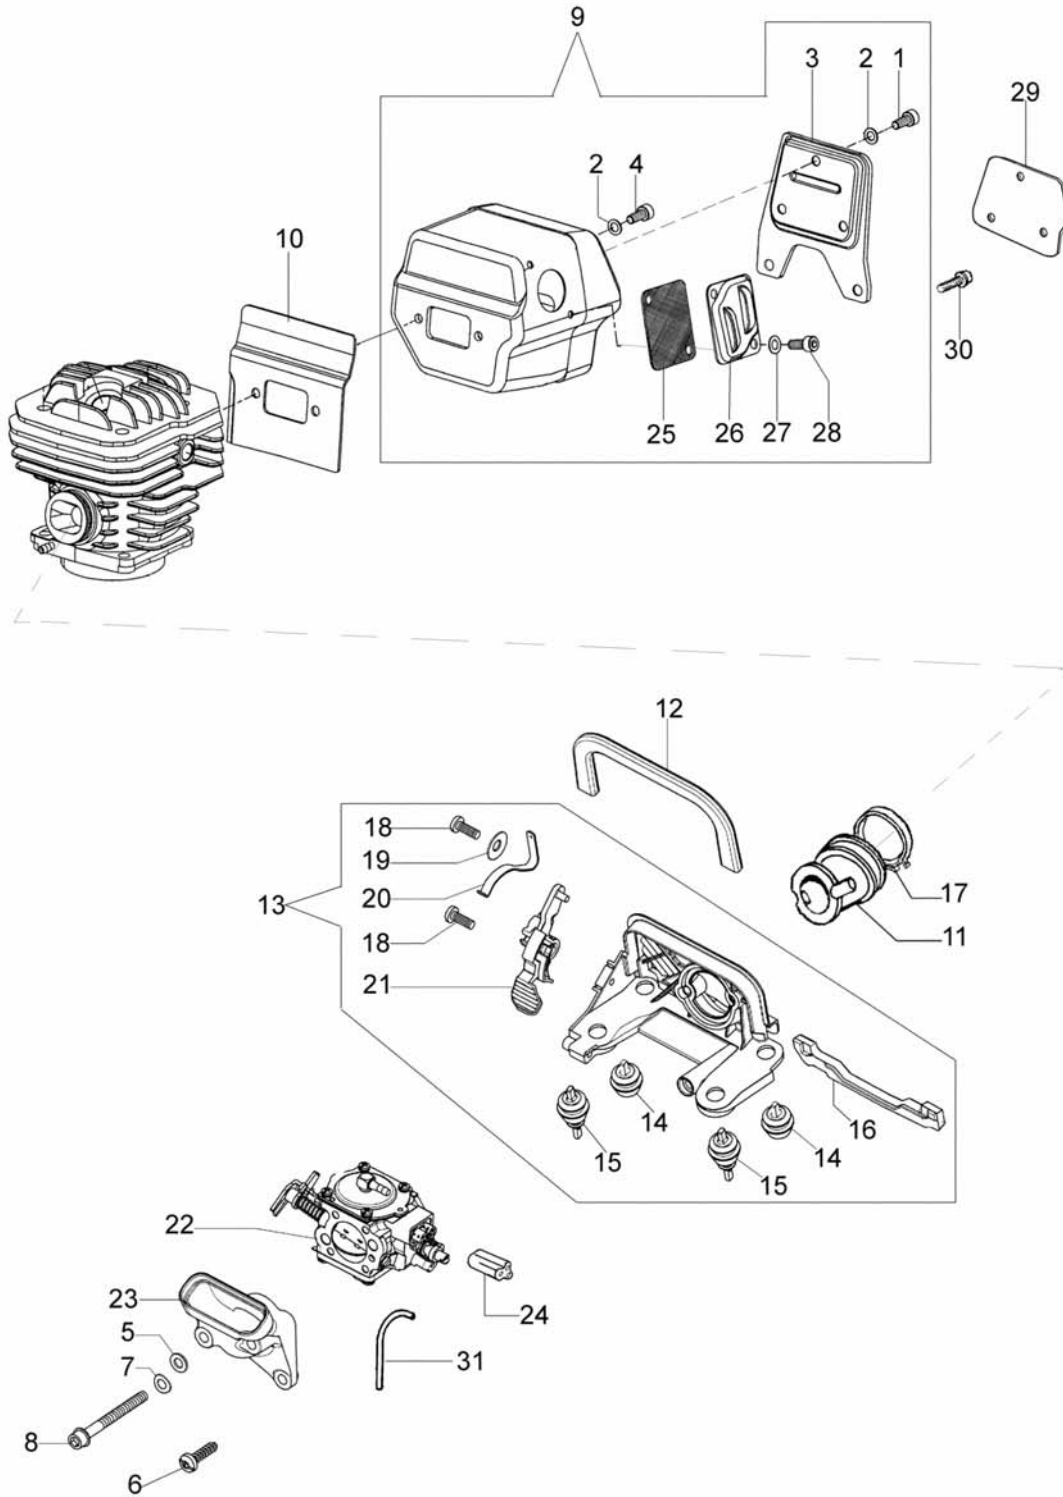

Ref.Nu	Qty	Part number	Description	Validity from	Validity till	Notes	Bulletin
1	3	3801052R	Screw				
2	3	3033074	Washer				
3	1	097000342A	Cover				
4	2	3860095R	Screw				
5	2	3916005	Washer				
6	1	3960057R	Screw				
7	2	3833073	Washer				
8	2	3801067	Screw				
9	1	52010393R	Muffler				
10	1	097000094CR	Gasket				
11	1	098000010	Manifold				
12	1	50200016R	Gasket				
13	1	50202040R	Compl.support				
14	2	50200117R	Support				
15	2	50200034R	Support				
16	1	50200038R	Gasket				
17	1	50200015AR	Clamp				
18	2	50030272	Screw				
19	1	3057005	Washer				
20	1	50200031R	Spring				
21	1	50200026R	Lever				
22	1	2318795R	Carburetor WJ-121				
23	1	50200033AR	Support				
24	1	52010370A	Grommet				
25	1	50010197	Screen				
26	1	098000133	Deflector				
27	2	3833073	Washer				
28	2	005100913B	Screw				
29	1	50010199	Muffler guard				
30	2	097000092AR	Screw				
31	1	094600126	Tube