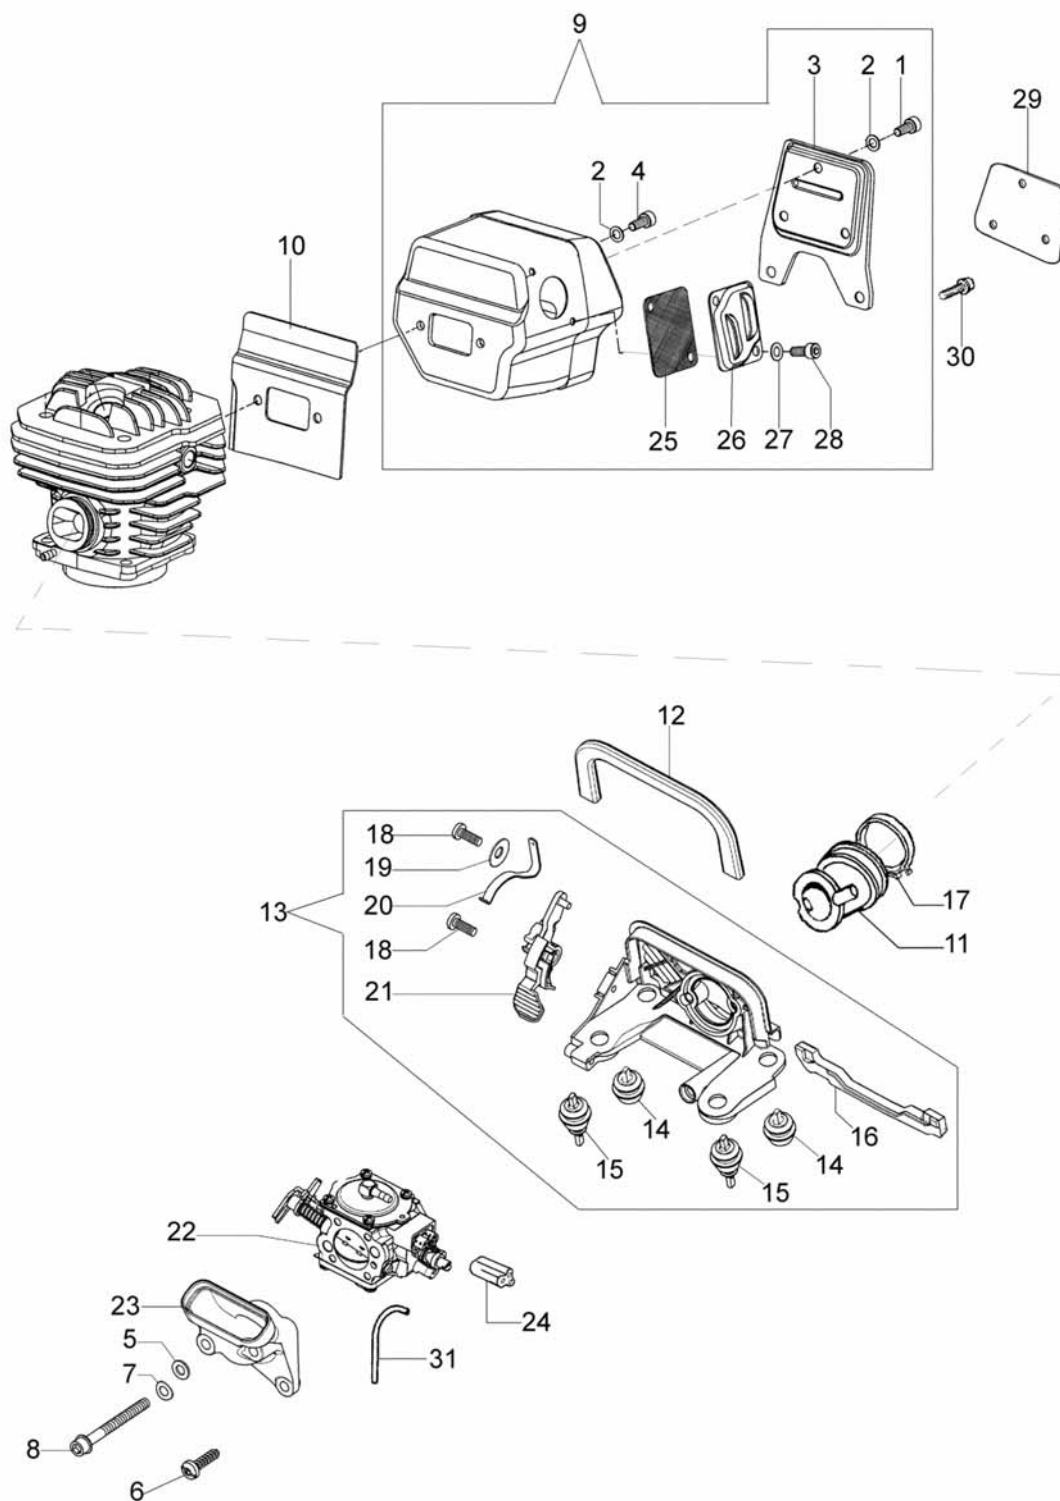

Ref.Nu	Qty	Part number	Description	Validity from	Validity till	Notes	Bulletin
1	3	3801052R	Screw				
2	3	3033074	Washer				
3	1	097000342A	Cover				
4	2	3860095R	Screw				
5	2	3916005	Washer				
6	1	3960057R	Screw				
7	2	3833073	Washer				
8	2	3801067	Screw				
9	1	097000440A	Muffler				
10	1	097000094CR	Gasket				
11	1	097000043	Manifold				
12	1	50200016R	Gasket				
13	1	50202040R	Compl.support				
14	2	50200117R	Support				
15	2	50200034R	Support				
16	1	50200038R	Gasket				
17	1	50200015AR	Clamp				
18	2	50030272	Screw				
19	1	3057005	Washer				
20	1	50200031R	Spring				
21	1	50200026R	Lever				
22	1	2318795R	Carburetor WJ-121				
23	1	50200033AR	Support				
24	1	52010370A	Grommet				
25	1	50010197	Screen				
26	1	50010198	Deflector				
27	2	3833073	Washer				
28	2	005100913B	Screw				
29	1	50010199	Muffler guard				
30	2	097000092AR	Screw				
31	1	094600126	Tube