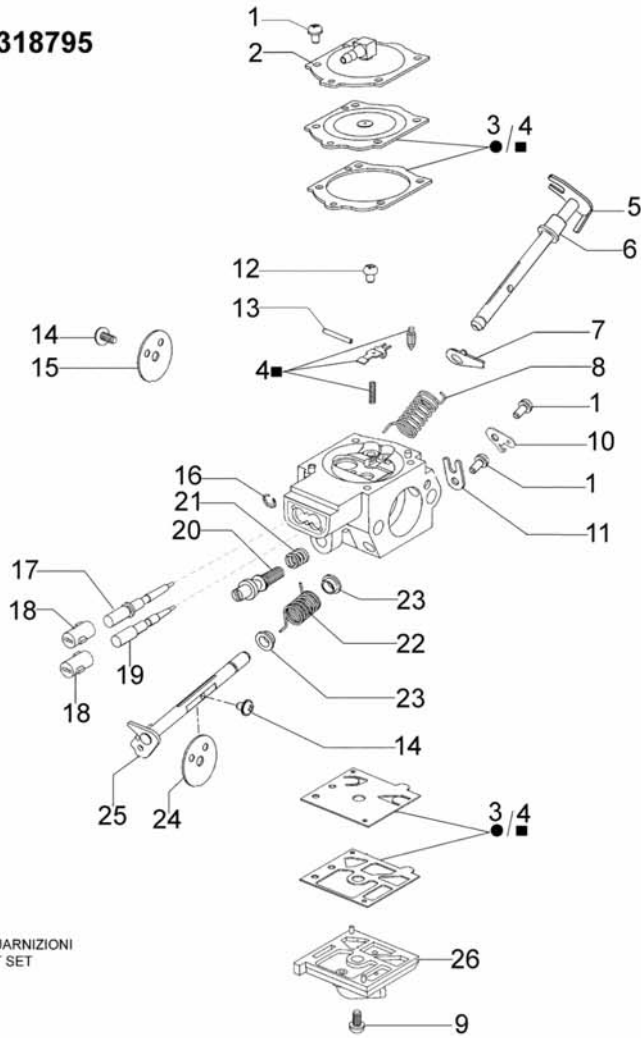

Walbro WJ-121
compl. p.n. 2318795

Ref.Nu	Qty	Part number	Description	Validity from	Validity till	Notes	Bulletin
1	5	035000162	Screw				
2	1	097000156	Cover				
3	1	097000221	Diaphragm and gasket set				
4	1	097000220	Repair kit				
5	1	2318797	Shaft				
6	1	50050109	Bushing				
7	1	2318798	Lever				
8	1	2318796	Spring				
9	4	035000161	Screw				
10	1	2318799	Lever				
11	1	035000149	Plate				
12	1	003300202	Screw				
13	1	035000169	Fulcrum pin				
14	2	50010141	Screw				
15	1	035000151	Shutter				
16	1	095000164	Ring				
17	1	2318804	Screw "H				
18	2	2318867	Cap				
19	1	2318634	Cap				
20	1	097000162	Screw				
21	1	2318763	Spring				
22	1	097000161	Spring				
23	2	097000224	Bushing				
24	1	52010019	Shutter				
25	1	097000154	Shaft				
26	1	097000157	Cover				
27	1	50192023	Decals set				
28	1	094600120A	Tool kit