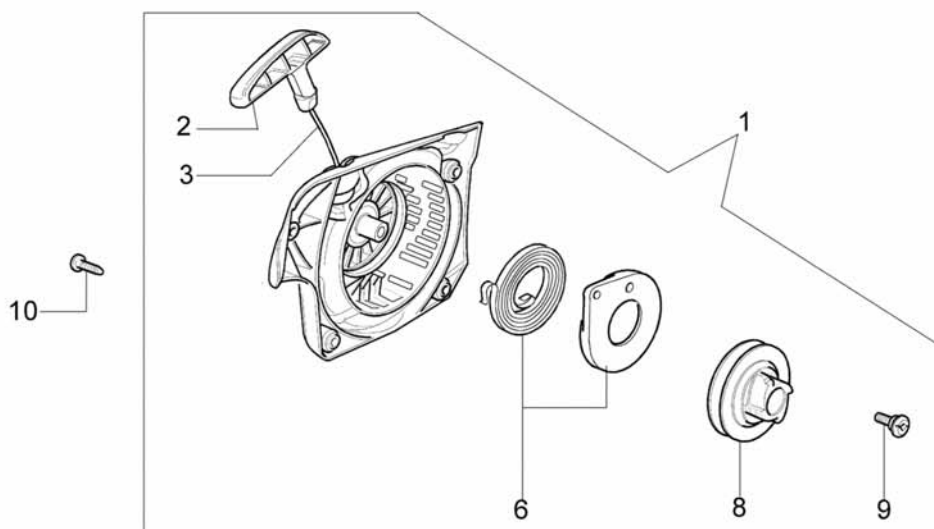

Ref.Nu	Qty	Part number	Description	Validity from	Validity till	Notes	Bulletin
1	1	50170010R	Manifold				
2	1	094600103	Band				
3	1	3055101	Spark plug				
4	1	50170031R	Gasket				
5	1	50170176R	Muffler				
6	3	3860117R	Screw				
7	1	003300015R	Piston ring Ø38				
8	1	50110047R	Piston pin				
9	2	004900061R	Ring				
10	1	50110066	Piston assy Ø38				
11	1	50182005	Complete cylinder Ø38				
12	2	50110043R	Spacer				
13	1	50110044R	Bearing				
14	1	3050022R	Gasket				
15	1	094000006R	Bearing				
16	1	3050024R	Seal ring				
17	1	50050016R	Cover				
18	4	3801047	Screw				
19	1	50110045R	Crankshaft				

Ref.Nu	Qty	Part number	Description	Validity from	Validity till	Notes	Bulletin
1	1	50172002R	Starter assy				
2	1	50170017R	Handle				
3	1	50070123R	Starter rope				
4	1	005000361	Washer				
5	1	3833080	Washer				
6	1	50050073R	Spring				
7	1	004000142	Nut				
8	1	50170050R	Starter pulley				
9	1	50160024	Screw				
10	4	3960115R	Screw				
11	2	3960075	Screw				
12	2	006000315	Washer				
13	2	3916004	Washer				
14	1	50170144BR	Ignition coil				
15	1	50170090R	Cable				
16	1	50072029	Pawl				
17	1	50170015R	Flywheel				
18	1	50050127	Spring				
19	1	50050126	Spark plug cap				

Ref.Nu	Qty	Part number	Description	Validity from	Validity till	Notes	Bulletin
1	1	50170129R	Chain cover cpl.				
2	1	50170040R	Guard				
3	1	095000219R	Spring				
4	1	50010088AR	Spring				
5	1	3960070	Screw				
6	1	50050125R	Plate				
7	1	50050039	Brake band				
8	1	097000146	Lever				
9	1	50050064	Pin				
10	1	004000352	Washer				
11	2	50010148R	Nut				
12	1	094500029	Spring				
13	1	094000129AR	Clutch				
14	1	50050136A	Clutch drum 3/8"				
15	1	004400285	Washer				
16	1	50050025	Worm gear 3/8"				
17	1	50030372	Bearing				