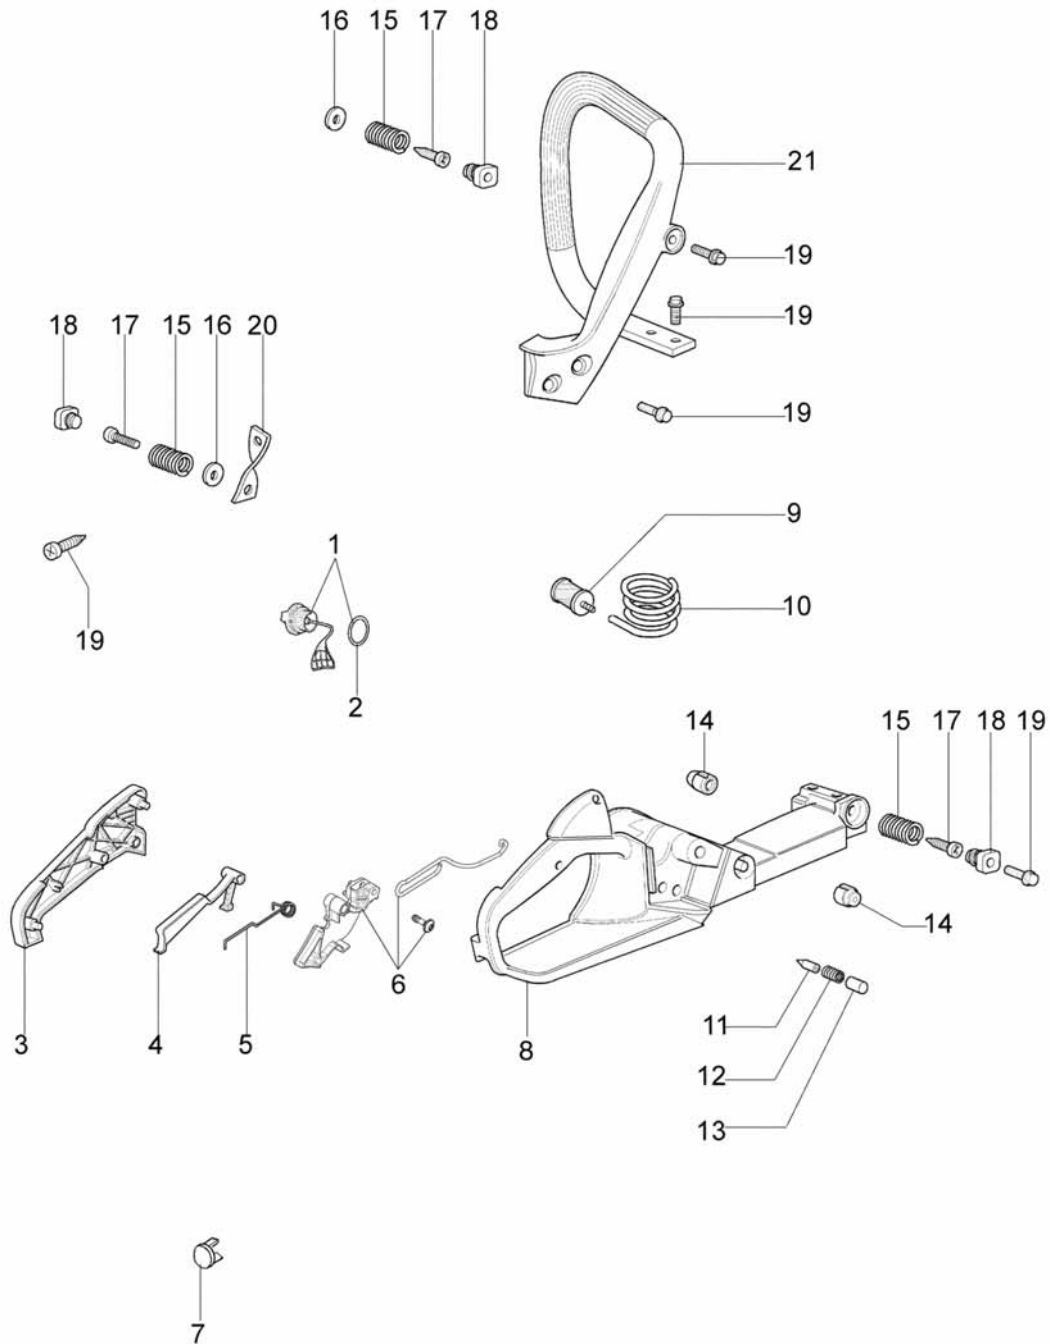

MT 3700 Chainsaw - Tank-handle

Ref.Nu	Qty	Part number	Description	Validity from	Validity till	Notes	Bulletin
1	1	50052005R	Cpl. cap				
2	1	3049025	O-ring				
3	1	50170024R	Cover				
4	1	50050096AR	Lever				
5	1	097000028R	Spring				
6	1	50170249A	Throttle assy				BT4-104-06/10
7	1	50050072	Cap				
8	1	50172007R	Tank				
9	1	094600450R	Fuel filter				
10	1	50170152R	Hose				
11	1	094500577A	Valve				
12	1	094500575R	Spring				
13	1	50050071	Breather valve				
14	3	50010061R	AV-mount				
15	3	50050047AR	Spring				BT4-101-10/09
16	7	3918010R	Washer				
17	3	3960115R	Screw				
18	3	50170034R	Support				
19	7	3960099R	Screw				
20	1	50050123R	Safety tape				
21	1	50170026R	Handle