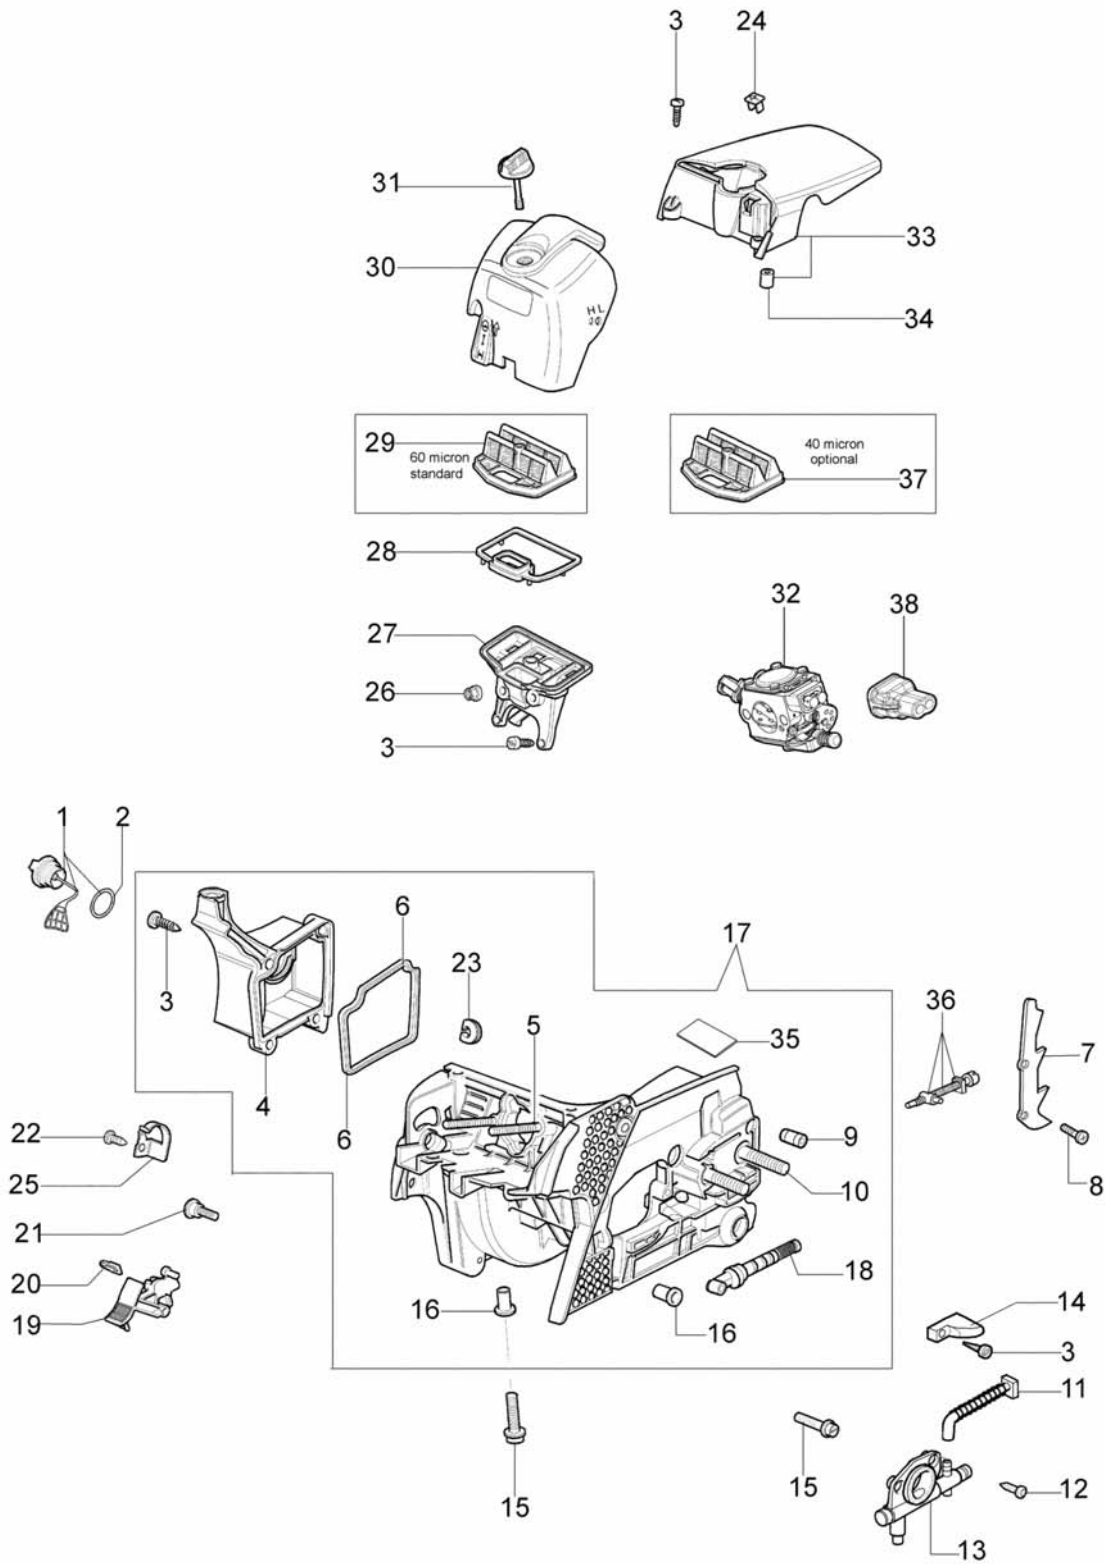

Ref.Nu	Qty	Part number	Description	Validity from	Validity till	Notes	Bulletin
1	1	50170010R	Manifold				
2	1	094600103	Band				
3	1	3055101	Spark plug				
4	1	50170031R	Gasket				
5	1	50170176R	Muffler				
6	3	3860117R	Screw				
7	1	003300015R	Piston ring Ø38				
8	1	50110047R	Piston pin				
9	2	004900061R	Ring				
10	1	50110066	Piston assy Ø38				
11	1	50182005	Complete cylinder Ø38				
12	2	50110043R	Spacer				
13	1	50110044R	Bearing				
14	1	3050022R	Gasket				
15	1	094000006R	Bearing				
16	1	3050024R	Seal ring				
17	1	50050016R	Cover				
18	4	3801047	Screw				
19	1	50110045R	Crankshaft				

Ref.Nu	Qty	Part number	Description	Validity from	Validity till	Notes	Bulletin
1	1	50172002R	Starter assy				
2	1	50170017R	Handle				
3	1	50070123R	Starter rope				
4	1	005000361	Washer				
5	1	3833080	Washer				
6	1	50050073R	Spring				
7	1	004000142	Nut				
8	1	50170050R	Starter pulley				
9	1	50160024	Screw				
10	4	3960115R	Screw				
11	2	3960075	Screw				
12	2	006000315	Washer				
13	2	3916004	Washer				
14	1	50170144BR	Ignition coil				
15	1	50170090R	Cable				
16	1	50072029	Pawl				
17	1	50170015R	Flywheel				
18	1	50050127	Spring				
19	1	50050126	Spark plug cap				

Ref.Nu	Qty	Part number	Description	Validity from	Validity till	Notes	Bulletin
1	1	50170129R	Chain cover cpl.				
2	1	50170040R	Guard				
3	1	095000219R	Spring				
4	1	50010088AR	Spring				
5	1	3960070	Screw				
6	1	50050125R	Plate				
7	1	50050039	Brake band				
8	1	097000146	Lever				
9	1	50050064	Pin				
10	1	004000352	Washer				
11	2	50010148R	Nut				
12	1	094500029	Spring				
13	1	094000129AR	Clutch				
14	1	50050136A	Clutch drum 3/8"				
15	1	004400285	Washer				
16	1	50050025	Worm gear 3/8"				
17	1	50030372	Bearing				