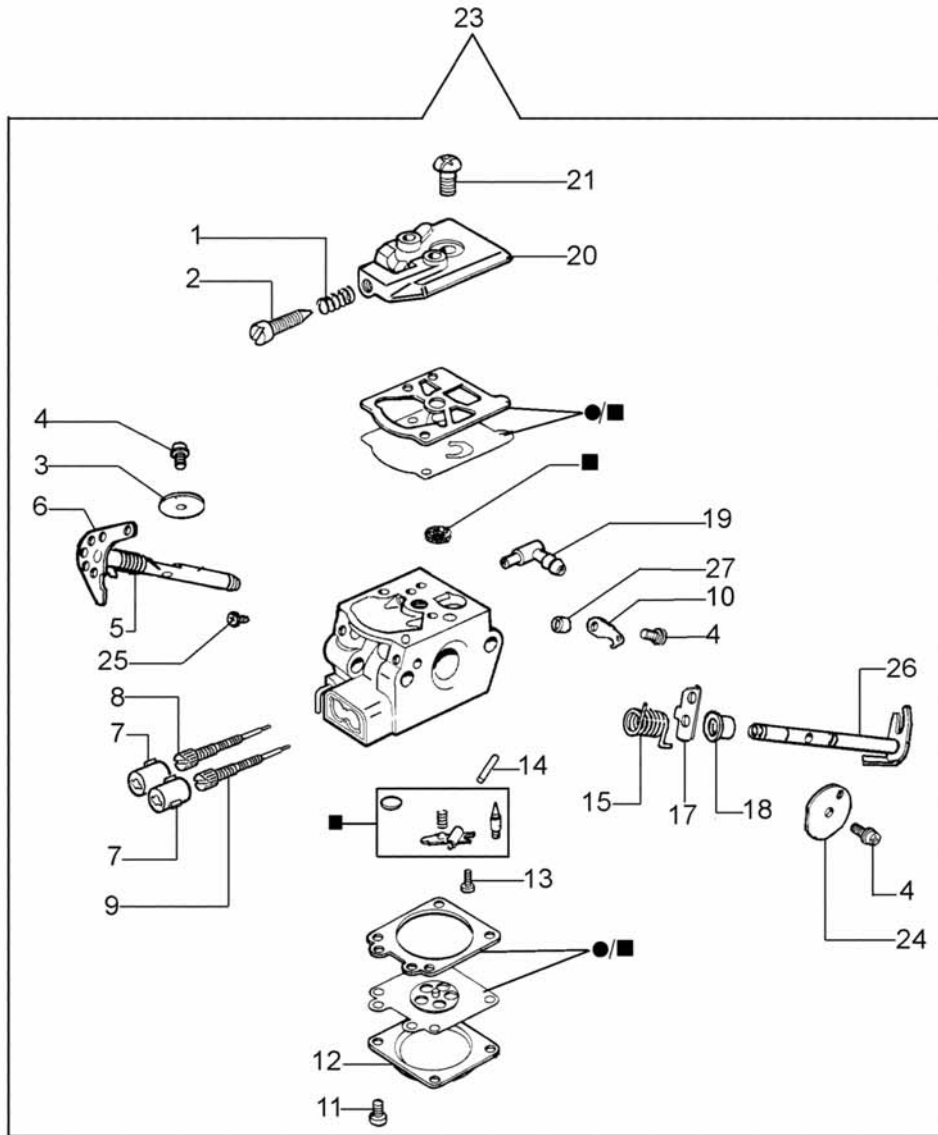

Ref.Nu	Qty	Part number	Description	Validity from	Validity till	Notes	Bulletin
1	1	50052005R	Cpl. cap				
2	1	3049025	O-ring				
3	11	3960115R	Screw				
4	1	50170071R	Cover				
5	5	50070067A	Rod				
6	1	50170004R	Gasket				
7	1	50170042R	Spike				
8	2	3960099R	Screw				
9	1	097000229R	Breather valve				
10	2	50050052	Bar stud				
11	1	50050049R	Tube				
12	3	3960074	Screw				
13	1	50180007AR	Oil pump				
14	1	094600369R	Guard				
15	5	3860097R	Screw				
16	5	50050067	Spacer				
17	1	50172009R	Crankcase assy				
18	1	50170149R	Oil filter				
19	1	50170060AR	Lever				
20	1	50170062R	Plate				
21	1	50160024	Screw				
22	1	3960070AR	Screw				
23	1	005000347A	Grommet				
24	1	50170032R	Deflector				
25	1	50170061R	Spring				
26	2	3933100R	Nut				
27	1	50170132R	Support				
28	1	50050056BR	Gasket				
29	1	50170036R	Air filter				BT1-017-07/07
30	1	50170079AR	Cover				
31	1	50110007R	Knob				
32	1	2318756DR	Carburetor WT-781E				
33	1	50172020R	Cover				
34	1	50070126R	Spacer				
35	1	50170033R	Guard				
36	1	50050133	Chain tensioner kit				
37	1	50170231R	Air filter optional				BT1-017-07/07
38	1	50170150R	Grommet				

Ref.Nu	Qty	Part number	Description	Validity from	Validity till	Notes	Bulletin
1	1	50170129R	Chain cover cpl.				
2	1	50170040R	Guard				
3	1	095000219R	Spring				
4	1	50010088AR	Spring				
5	1	3960070	Screw				
6	1	50050125R	Plate				
7	1	50050039	Brake band				
8	1	097000146	Lever				
9	1	50050064	Pin				
10	1	004000352	Washer				
11	2	50010148R	Nut				
12	1	094500029	Spring				
13	1	094000129AR	Clutch				
14	1	50050136A	Clutch drum 3/8"				
15	1	004400285	Washer				
16	1	50050025	Worm gear 3/8"				
17	1	50030372	Bearing				