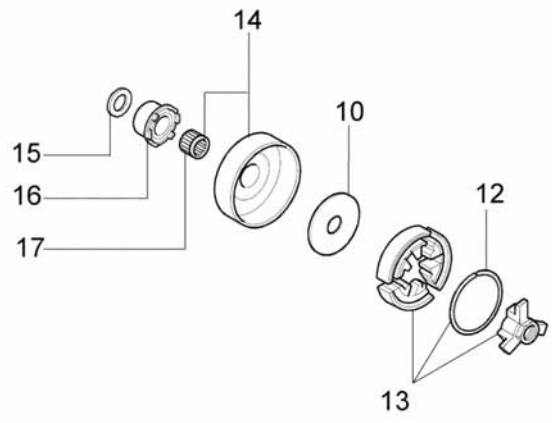

Ref.Nu	Qty	Part number	Description	Validity from	Validity till	Notes	Bulletin
1	1	50170010R	Manifold				
2	1	094600103	Band				
3	1	3055101	Spark plug				
4	1	50170031R	Gasket				
5	1	50170176R	Muffler				
6	3	3860117R	Screw				
7	1	003300015R	Piston ring Ø38				
8	1	50110047R	Piston pin				
9	2	004900061R	Ring				
10	1	50110066	Piston assy Ø38				
11	1	50182005	Complete cylinder Ø38				
12	2	50110043R	Spacer				
13	1	50110044R	Bearing				
14	1	3050022R	Gasket				
15	1	094000006R	Bearing				
16	1	3050024R	Seal ring				
17	1	50050016R	Cover				
18	4	3801047	Screw				
19	1	50110045R	Crankshaft				

Ref.Nu	Qty	Part number	Description	Validity from	Validity till	Notes	Bulletin
1	1	50172002R	Starter assy				
2	1	50170017R	Handle				
3	1	50070123R	Starter rope				
4	1	005000361	Washer				
5	1	3833080	Washer				
6	1	50050073R	Spring				
7	1	004000142	Nut				
8	1	50170050R	Starter pulley				
9	1	50160024	Screw				
10	4	3960115R	Screw				
11	2	3960075	Screw				
12	2	006000315	Washer				
13	2	3916004	Washer				
14	1	50170144BR	Ignition coil				
15	1	50170090R	Cable				
16	1	50072029	Pawl				
17	1	50170015R	Flywheel				
18	1	50050127	Spring				
19	1	50050126	Spark plug cap				

Ref.Nu	Qty	Part number	Description	Validity from	Validity till	Notes	Bulletin
1	1	50170129R	Chain cover cpl.				
2	1	50170040R	Guard				
3	1	095000219R	Spring				
4	1	50010088AR	Spring				
5	1	3960070	Screw				
6	1	50050125R	Plate				
7	1	50050039	Brake band				
8	1	097000146	Lever				
9	1	50050064	Pin				
10	1	004000352	Washer				
11	2	50010148R	Nut				
12	1	094500029	Spring				
13	1	094000129AR	Clutch				
14	1	50050136A	Clutch drum 3/8"				
15	1	004400285	Washer				
16	1	50050025	Worm gear 3/8"				
17	1	50030372	Bearing				