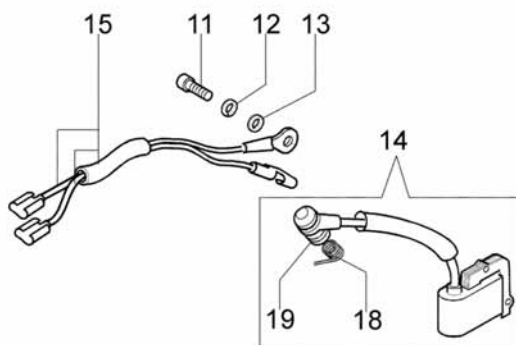

Ref.Nu	Qty	Part number	Description	Validity from	Validity till	Notes	Bulletin
1	1	50170010R	Manifold				
2	1	094600103	Band				
3	1	3055101	Spark plug				
4	1	50170031R	Gasket				
5	1	50170176R	Muffler				
6	3	3860117R	Screw				
7	1	003300015R	Piston ring Ø38				
8	1	50110047R	Piston pin				
9	2	004900061R	Ring				
10	1	50110066	Piston assy Ø38				
11	1	50182005	Complete cylinder Ø38				
12	2	50110043R	Spacer				
13	1	50110044R	Bearing				
14	1	3050022R	Gasket				
15	1	094000006R	Bearing				
16	1	3050024R	Seal ring				
17	1	50050016R	Cover				
18	4	3801047	Screw				
19	1	50110045R	Crankshaft				

Ref.Nu	Qty	Part number	Description	Validity from	Validity till	Notes	Bulletin
1	1	50172002R	Starter assy				
2	1	50170017R	Handle				
3	1	50070123R	Starter rope				
4	1	005000361	Washer				
5	1	3833080	Washer				
6	1	50050073R	Spring				
7	1	004000142	Nut				
8	1	50170050R	Starter pulley				
9	1	50160024	Screw				
10	4	3960115R	Screw				
11	2	3960075	Screw				
12	2	006000315	Washer				
13	2	3916004	Washer				
14	1	50170144BR	Ignition coil				
15	1	50170090R	Cable				
16	1	50072029	Pawl				
17	1	50170015R	Flywheel				
18	1	50050127	Spring				
19	1	50050126	Spark plug cap				

Ref.Nu	Qty	Part number	Description	Validity from	Validity till	Notes	Bulletin
1	1	50170129R	Chain cover cpl.				
2	1	50170040R	Guard				
3	1	095000219R	Spring				
4	1	50010088AR	Spring				
5	1	3960070	Screw				
6	1	50050125R	Plate				
7	1	50050039	Brake band				
8	1	097000146	Lever				
9	1	50050064	Pin				
10	1	004000352	Washer				
11	2	50010148R	Nut				
12	1	094500029	Spring				
13	1	094000129AR	Clutch				
14	1	50050136A	Clutch drum 3/8"				
15	1	004400285	Washer				
16	1	50050025	Worm gear 3/8"				
17	1	50030372	Bearing				