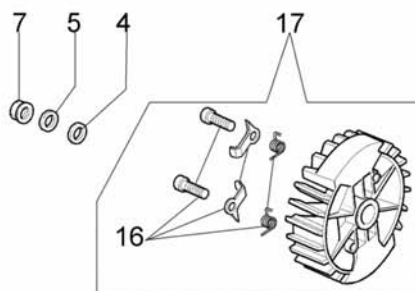

Ref.Nu	Qty	Part number	Description	Validity from	Validity till	Notes	Bulletin
1	1	50170010R	Manifold				
2	1	094600103	Band				
3	1	3055101	Spark plug				
4	1	50170031R	Gasket				
5	1	50170176R	Muffler				
6	3	3860117R	Screw				
7	1	003300015R	Piston ring Ø38				
8	1	50110047R	Piston pin				
9	2	004900061R	Ring				
10	1	50110066	Piston assy Ø38				
11	1	50182005	Complete cylinder Ø38				
12	2	50110043R	Spacer				
13	1	50110044R	Bearing				
14	1	3050022R	Gasket				
15	1	094000006R	Bearing				
16	1	3050024R	Seal ring				
17	1	50050016R	Cover				
18	4	3801047	Screw				
19	1	50110045R	Crankshaft				

Ref.Nu	Qty	Part number	Description	Validity from	Validity till	Notes	Bulletin
1	1	50172002R	Starter assy				
2	1	50170017R	Handle				
3	1	50070123R	Starter rope				
4	1	005000361	Washer				
5	1	3833080	Washer				
6	1	50050073R	Spring				
7	1	004000142	Nut				
8	1	50170050R	Starter pulley				
9	1	50160024	Screw				
10	4	3960115R	Screw				
11	2	3960075	Screw				
12	2	006000315	Washer				
13	2	3916004	Washer				
14	1	50170144BR	Ignition coil				
15	1	50170090R	Cable				
16	1	50072029	Pawl				
17	1	50170015R	Flywheel				
18	1	50050127	Spring				
19	1	50050126	Spark plug cap				

Ref.Nu	Qty	Part number	Description	Validity from	Validity till	Notes	Bulletin
1	1	50170129R	Chain cover cpl.				
2	1	50170040R	Guard				
3	1	095000219R	Spring				
4	1	50010088AR	Spring				
5	1	3960070	Screw				
6	1	50050125R	Plate				
7	1	50050039	Brake band				
8	1	097000146	Lever				
9	1	50050064	Pin				
10	1	004000352	Washer				
11	2	50010148R	Nut				
12	1	094500029	Spring				
13	1	094000129AR	Clutch				
14	1	50050136A	Clutch drum 3/8"				
15	1	004400285	Washer				
16	1	50050025	Worm gear 3/8"				
17	1	50030372	Bearing				