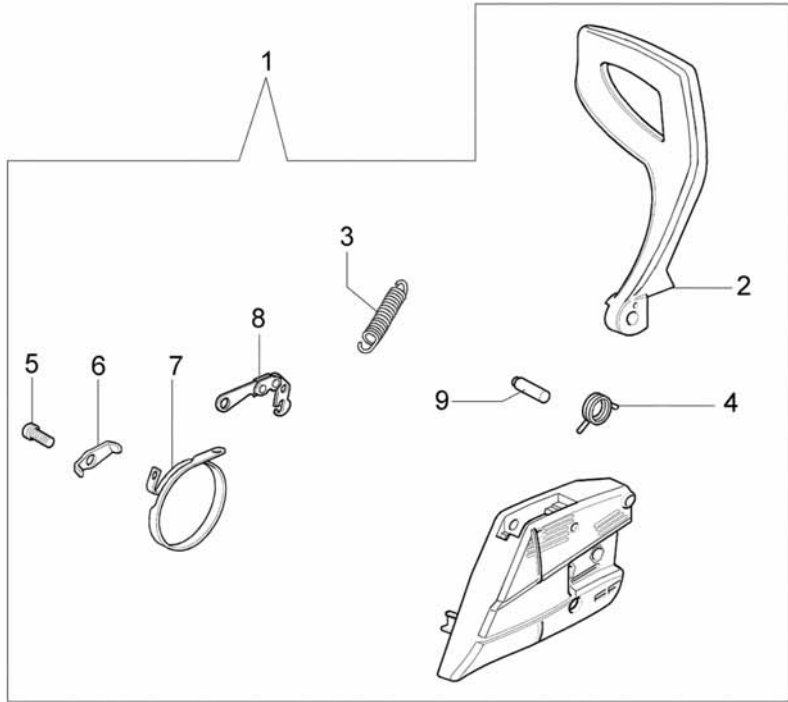

Ref.Nu	Qty	Part number	Description	Validity from	Validity till	Notes	Bulletin
1	1	50170010R	Manifold				
2	1	094600103	Band				
3	1	3055101	Spark plug				
4	1	50170031R	Gasket				
5	1	50170176R	Muffler				
6	3	3860117R	Screw				
7	1	003300015R	Piston ring Ø38				
8	1	50110047R	Piston pin				
9	2	004900061R	Ring				
10	1	50110066	Piston assy Ø38				
11	1	50182005	Complete cylinder Ø38				
12	2	50110043R	Spacer				
13	1	50110044R	Bearing				
14	1	3050022R	Gasket				
15	1	094000006R	Bearing				
16	1	3050024R	Seal ring				
17	1	50050016R	Cover				
18	4	3801047	Screw				
19	1	50110045R	Crankshaft				

Ref.Nu	Qty	Part number	Description	Validity from	Validity till	Notes	Bulletin
1	1	50172002R	Starter assy				
2	1	50170017R	Handle				
3	1	50070123R	Starter rope				
4	1	005000361	Washer				
5	1	3833080	Washer				
6	1	50050073R	Spring				
7	1	004000142	Nut				
8	1	50170050R	Starter pulley				
9	1	50160024	Screw				
10	4	3960115R	Screw				
11	2	3960075	Screw				
12	2	006000315	Washer				
13	2	3916004	Washer				
14	1	50170144BR	Ignition coil				
15	1	50170090R	Cable				
16	1	50072029	Pawl				
17	1	50170015R	Flywheel				
18	1	50050127	Spring				
19	1	50050126	Spark plug cap				

Ref.Nu	Qty	Part number	Description	Validity from	Validity till	Notes	Bulletin
1	1	50170129R	Chain cover cpl.				
2	1	50170040R	Guard				
3	1	095000219R	Spring				
4	1	50010088AR	Spring				
5	1	3960070	Screw				
6	1	50050125R	Plate				
7	1	50050039	Brake band				
8	1	097000146	Lever				
9	1	50050064	Pin				
10	1	004000352	Washer				
11	2	50010148R	Nut				
12	1	094500029	Spring				
13	1	094000129AR	Clutch				
14	1	50050136A	Clutch drum 3/8"				
15	1	004400285	Washer				
16	1	50050025	Worm gear 3/8"				
17	1	50030372	Bearing				