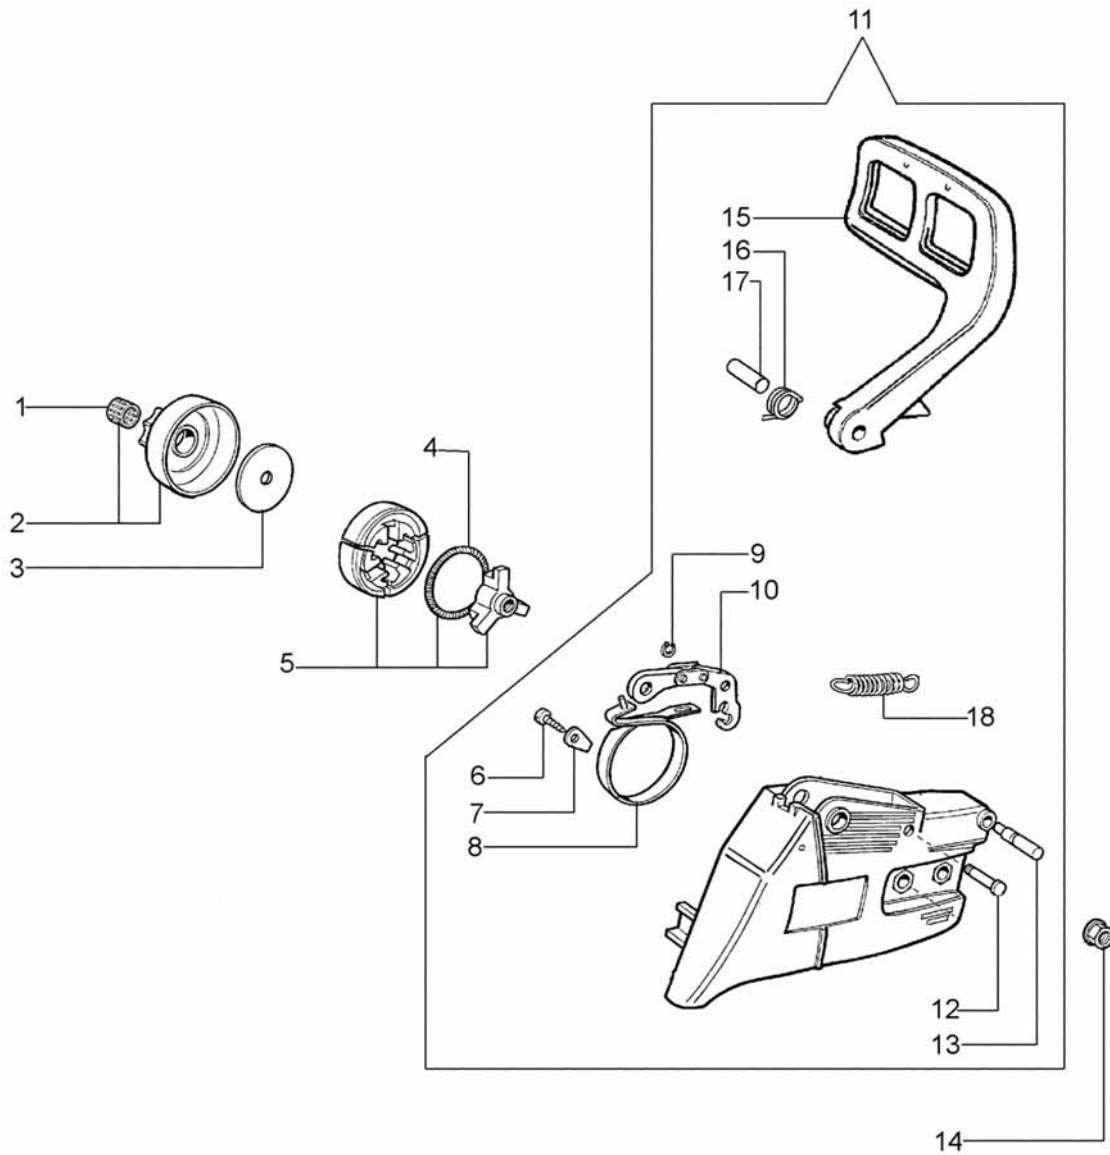

MT 3600 - Chain cover assy

Ref.Nu	Qty	Part number	Description	Validity from	Validity till	Notes	Bulletin
1	1	50030372	Bearing				
2	1	50050136A	Clutch drum 3/8"				
3	1	004000352	Washer				
4	1	094500029	Spring				
5	1	094000129AR	Clutch				
6	1	3960070	Screw				
7	1	50050125R	Plate				
8	1	50050039	Brake band				
9	1	3026003	Ring				
10	1	097000146	Lever				
11	1	50122017AR	Chain cover				
12	1	097000106	Pin				
13	1	50050064	Pin				
14	2	50010148R	Nut				
15	1	50050040	Guard				
16	1	50010088AR	Spring				
17	1	50050066	Pin				
18	1	095000219R	Spring