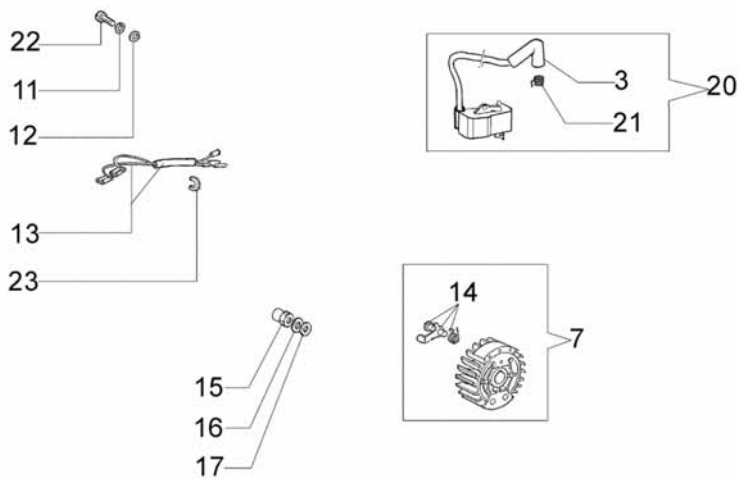

Ref.Nu	Qty	Part number	Description	Validity from	Validity till	Notes	Bulletin
1	1	3055113	Spark plug				
2	1	50060077	Gasket				
3	4	3801047	Screw				
4	2	3960073	Screw				
5	1	3050022R	Gasket				
6	2	50110043R	Spacer				
7	2	004900061R	Ring				
8	1	50110047R	Piston pin				
9	1	50050190	Guard				
10	1	50110073	Compl. tube				
11	2	50050032	Screw				
12	1	50110038	Manifold				
13	1	3933100R	Nut				
14	2	094000006R	Bearing				
15	1	50050204A	Muffler				
16	1	003300015R	Piston ring Ø38				
17	1	50110066	Piston assy Ø38				
18	1	50110067	Cylinder assy Ø38				
19	1	50110044R	Bearing				
20	1	3050024R	Seal ring				
21	1	50110045R	Crankshaft				
22	1	004400285	Washer				
23	1	50050016R	Cover				
24	4	3059017	Band				
25	3	3933061R	Screw				
26	1	50112005R	Valve				
27	3	006000024	Screw				
28	3	006000315	Washer				
29	3	3916004	Washer				
30	1	50112014	Labels kit				

Ref.Nu	Qty	Part number	Description	Validity from	Validity till	Notes	Bulletin
1	1	097000064A	Handle				
2	1	50070123R	Starter rope				
3	1	50050126	Spark plug cap				
4	1	50050073R	Spring				
5	1	50050017AR	Starter pulley				
6	1	094500034R	Washer				
7	1	50110040R	Flywheel				
8	5	3960057R	Screw				
9	1	50110083	Starter assy				
10	1	3960082B	Screw				
11	2	006000315	Washer				
12	2	3916004	Washer				
13	1	50050081	Cable				
14	1	50072029	Pawl				
15	1	50050261	Nut				
16	1	3833080	Washer				
17	1	005000361	Washer				
18	1	50050120	Plate				
19	1	50050124	Spacer				
20	1	50060071R	Ignition coil				
21	1	50050127	Spring				
22	2	006000024	Screw				
23	1	005000347A	Grommet				