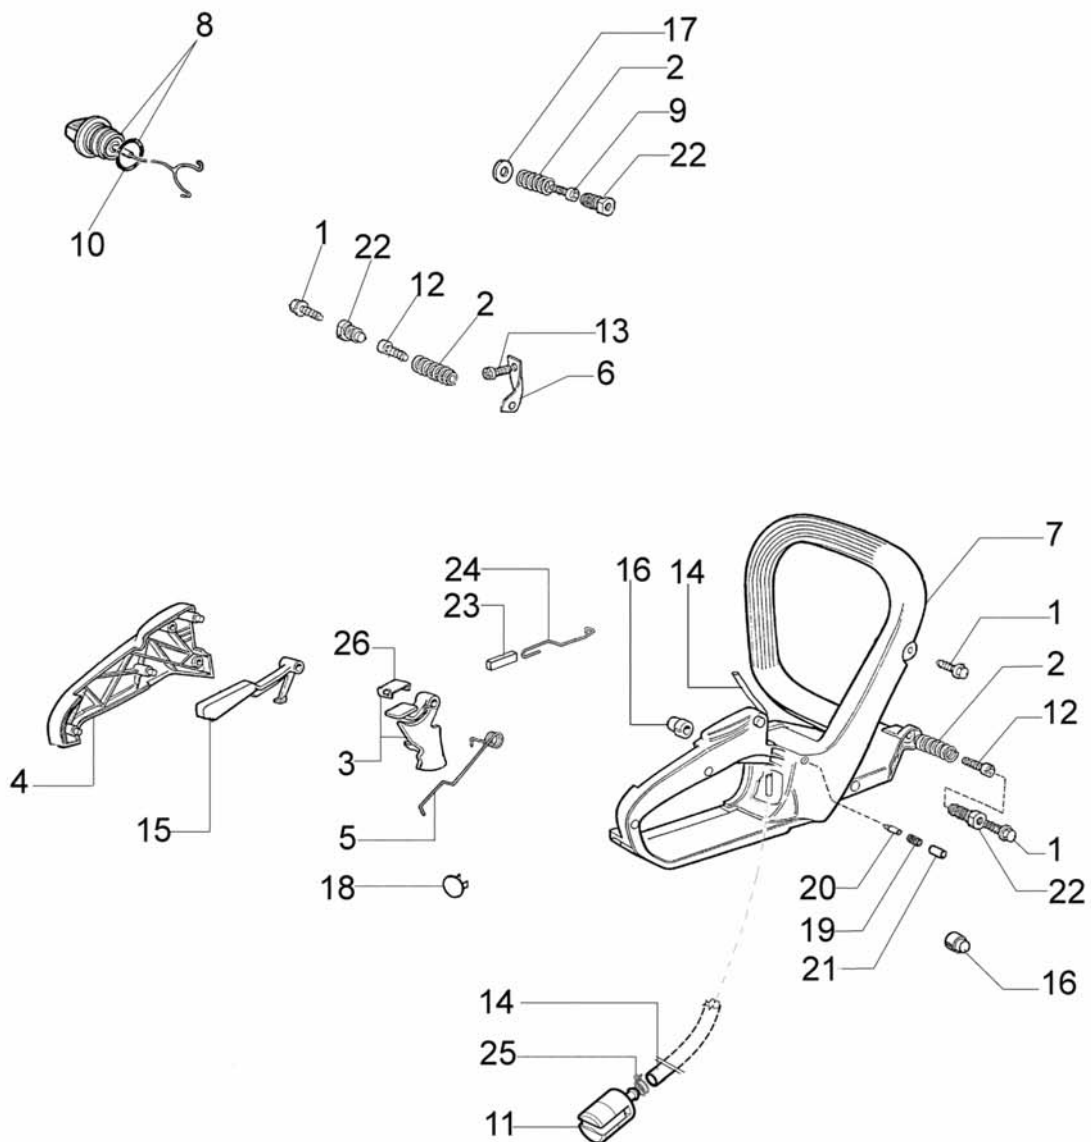

Ref.Nu	Qty	Part number	Description	Validity from	Validity till	Notes	Bulletin
1	3	097000061A	Screw				
2	3	50050359R	Spring				
3	1	50052045	Throttle assy				
4	1	50050214	Cover				
5	1	097000028R	Spring				
6	1	50050123R	Safety tape				
7	1	50120029R	Fuel tank				
8	2	50052005R	Cpl. cap				
9	2	3960073	Screw				
10	2	3049025	O-ring				
11	1	094600450R	Fuel filter				
12	4	094600041AR	Screw				
13	1	3960057R	Screw				
14	1	50050070A	Tube				
15	1	50050096AR	Lever				
16	2	50010061R	AV-mount				
17	1	3918010R	Washer				
18	1	50050072	Cap				
19	1	094500575R	Spring				
20	1	094500577A	Valve				
21	1	50050071	Breather valve				
22	3	50050182R	Support				
23	1	50070197A	Knob				
24	1	50050044A	Throttle				
25	2	3059017	Band				
26	1	50050119	Plate