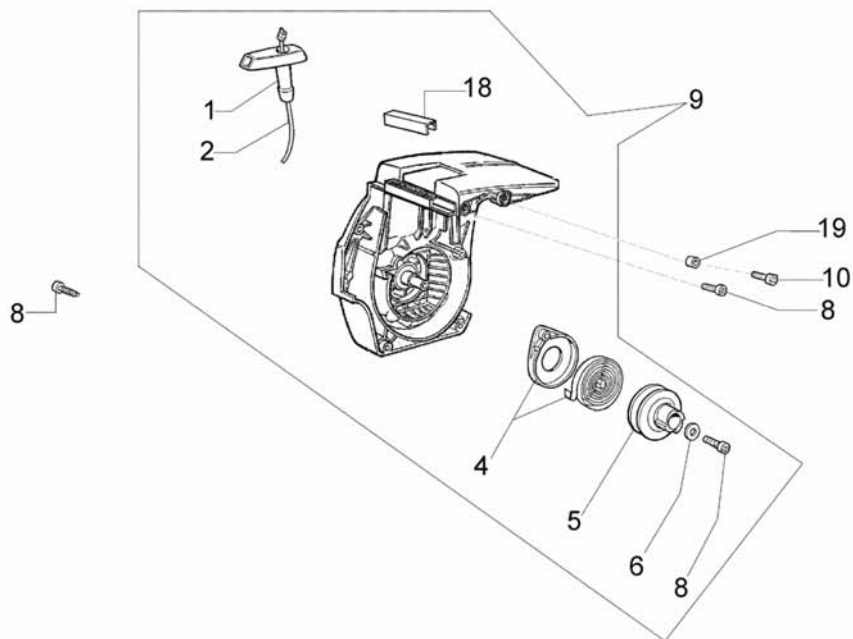

Ref.Nu	Qty	Part number	Description	Validity from	Validity till	Notes	Bulletin
1	1	3055113	Spark plug				
2	1	50060077	Gasket				
3	4	3801047	Screw				
4	2	3960073	Screw				
5	1	3050022R	Gasket				
6	2	50110043R	Spacer				
7	2	004900061R	Ring				
8	1	50110047R	Piston pin				
9	1	50050190	Guard				
10	1	50110073	Compl. tube				
11	2	50050032	Screw				
12	1	50110038	Manifold				
13	1	3933100R	Nut				
14	2	094000006R	Bearing				
15	1	50050204A	Muffler				
16	1	003300015R	Piston ring Ø38				
17	1	50110066	Piston assy Ø38				
18	1	50110067	Cylinder assy Ø38				
19	1	50110044R	Bearing				
20	1	3050024R	Seal ring				
21	1	50110045R	Crankshaft				
22	1	004400285	Washer				
23	1	50050016R	Cover				
24	4	3059017	Band				
25	3	3933061R	Screw				
26	1	50112005R	Valve				
27	3	006000024	Screw				
28	3	006000315	Washer				
29	3	3916004	Washer				
30	1	50112014	Labels kit				

Ref.Nu	Qty	Part number	Description	Validity from	Validity till	Notes	Bulletin
1	1	097000064A	Handle				
2	1	50070123R	Starter rope				
3	1	50050126	Spark plug cap				
4	1	50050073R	Spring				
5	1	50050017AR	Starter pulley				
6	1	094500034R	Washer				
7	1	50110040R	Flywheel				
8	5	3960057R	Screw				
9	1	50110083	Starter assy				
10	1	3960082B	Screw				
11	2	006000315	Washer				
12	2	3916004	Washer				
13	1	50050081	Cable				
14	1	50072029	Pawl				
15	1	50050261	Nut				
16	1	3833080	Washer				
17	1	005000361	Washer				
18	1	50050120	Plate				
19	1	50050124	Spacer				
20	1	50060071R	Ignition coil				
21	1	50050127	Spring				
22	2	006000024	Screw				
23	1	005000347A	Grommet				