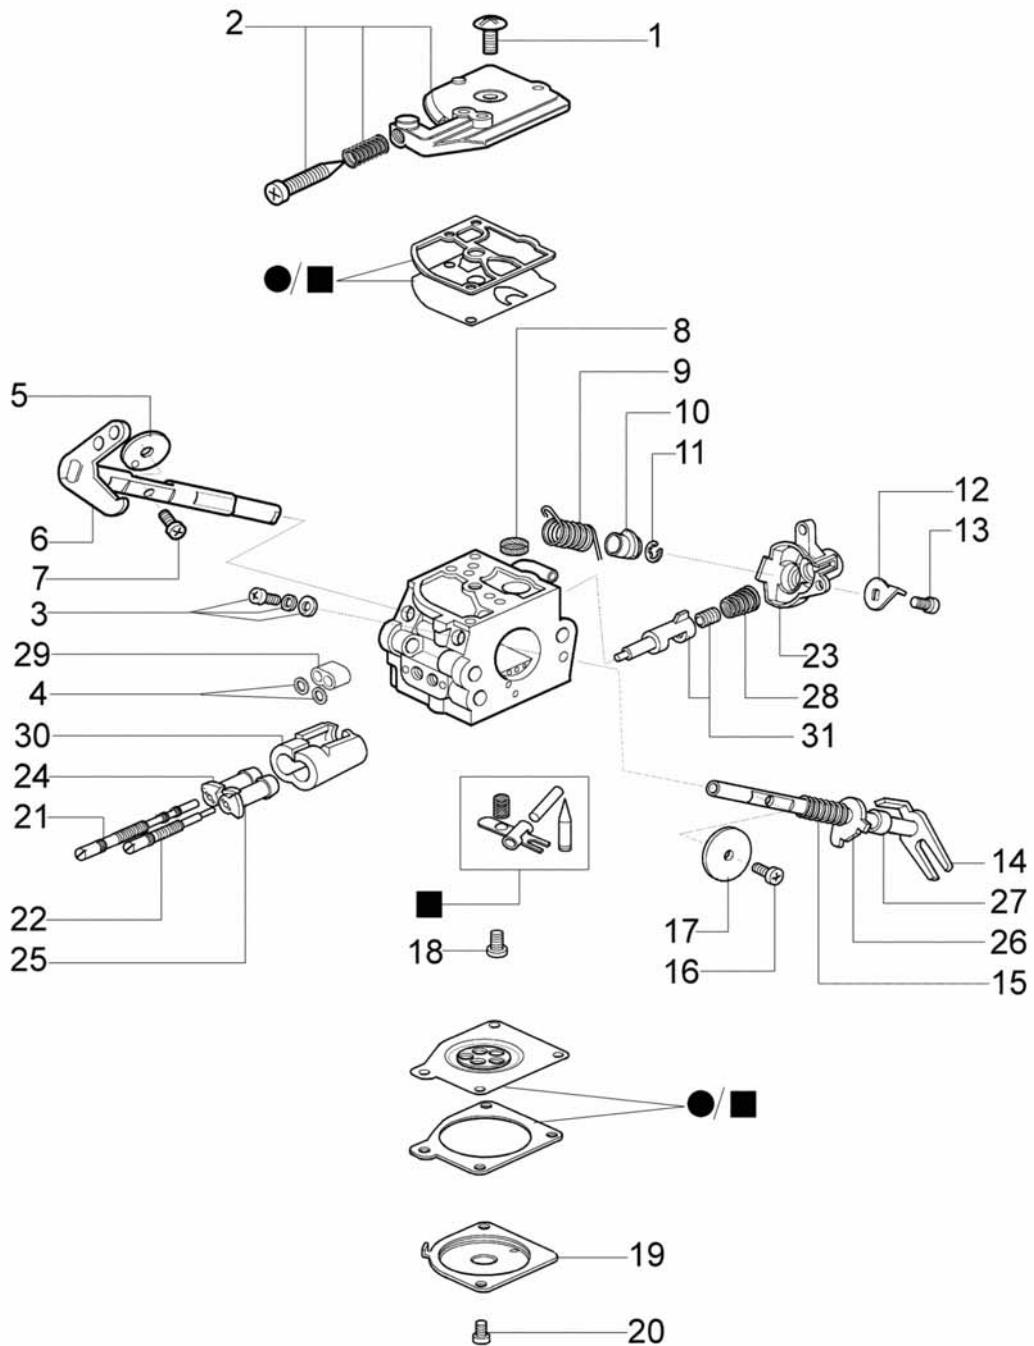

Zama G1L-E1

Compl. p.n. 2320005AR

● 32 Kit membrane e Guarnizioni
Gasket and Diaphragm set

■ 33 Kit riparazione
Repair kit

Ref.Nu	Qty	Part number	Description	Validity from	Validity till	Notes	Bulletin
1	1	093500574	Screw				
2	1	2320011	Cover				
3	1	2320022	Screw				
4	2	2320031	Washer				
5	1	2318913	Starter lever				
6	1	2320008	Shaft				
7	1	2318388	Screw				
8	1	2318933	Filter				
9	1	2320032	Spring				
10	1	2320034	Lever slope				
11	1	2320018	Ring				
12	1	2320012	Lever				
13	1	004900196	Screw				
14	1	2320019	Shaft				
15	1	2320033	Spring				
16	1	2320014	Screw				
17	1	2320013	Starter valve				
18	1	2320009	Screw				
19	1	2318880	Cover				
20	2	2318522	Screw				
21	1	2320006	Screw L				
22	1	2320027	Screw H				
23	1	2320015	Spring case				
24	1	2320029	Limiter L				
25	1	2320030	Limiter H				
26	1	2320021	Lever				
27	1	2320020	Spacer				
28	1	2320017	Spring				
29	1	2320035	Boot				
30	1	2320028	Boot				
31	1	2320007	Piston pump				
32	1	2320036	Diaphragm and gasket set				
33	1	2320037	Repair kit