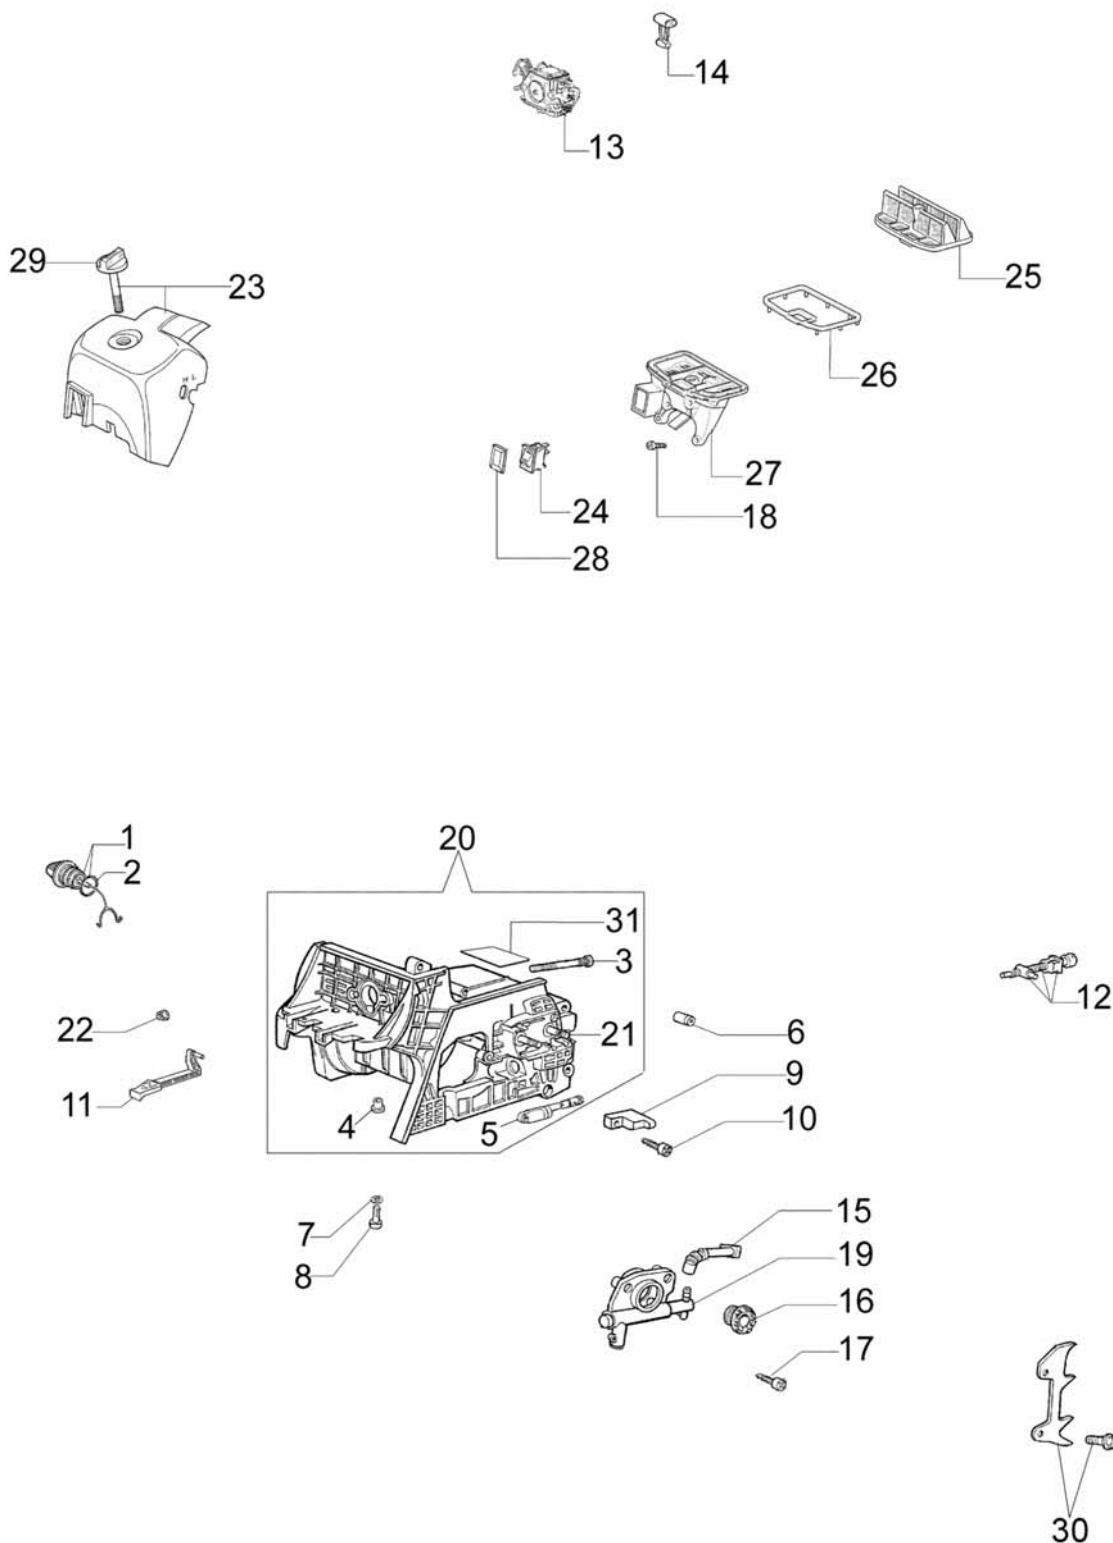

Ref.Nu	Qty	Part number	Description	Validity from	Validity till	Notes	Bulletin
1	1	3055113	Spark plug				
2	1	50060077	Gasket				
3	4	3801047	Screw				
4	2	3960073	Screw				
5	1	3050022R	Gasket				
6	2	50110043R	Spacer				
7	2	004900061R	Ring				
8	1	50110047R	Piston pin				
9	1	50050190	Guard				
10	1	50110073	Compl. tube				
11	2	50050032	Screw				
12	1	50110038	Manifold				
13	1	3933100R	Nut				
14	2	094000006R	Bearing				
15	1	50050204A	Muffler				
16	1	003300015R	Piston ring Ø38				
17	1	50110066	Piston assy Ø38				
18	1	50110067	Cylinder assy Ø38				
19	1	50110044R	Bearing				
20	1	3050024R	Seal ring				
21	1	50110045R	Crankshaft				
22	1	004400285	Washer				
23	1	50050016R	Cover				
24	4	3059017	Band				
25	3	3933061R	Screw				
26	1	50112005R	Valve				
27	3	006000024	Screw				
28	3	006000315	Washer				
29	3	3916004	Washer				
30	1	50112014	Labels kit				

Ref.Nu	Qty	Part number	Description	Validity from	Validity till	Notes	Bulletin
1	1	097000064A	Handle				
2	1	50070123R	Starter rope				
3	1	50050126	Spark plug cap				
4	1	50050073R	Spring				
5	1	50050017AR	Starter pulley				
6	1	094500034R	Washer				
7	1	50110040R	Flywheel				
8	5	3960057R	Screw				
9	1	50110083	Starter assy				
10	1	3960082B	Screw				
11	2	006000315	Washer				
12	2	3916004	Washer				
13	1	50050081	Cable				
14	1	50072029	Pawl				
15	1	50050261	Nut				
16	1	3833080	Washer				
17	1	005000361	Washer				
18	1	50050120	Plate				
19	1	50050124	Spacer				
20	1	50060071R	Ignition coil				
21	1	50050127	Spring				
22	2	006000024	Screw				
23	1	005000347A	Grommet				