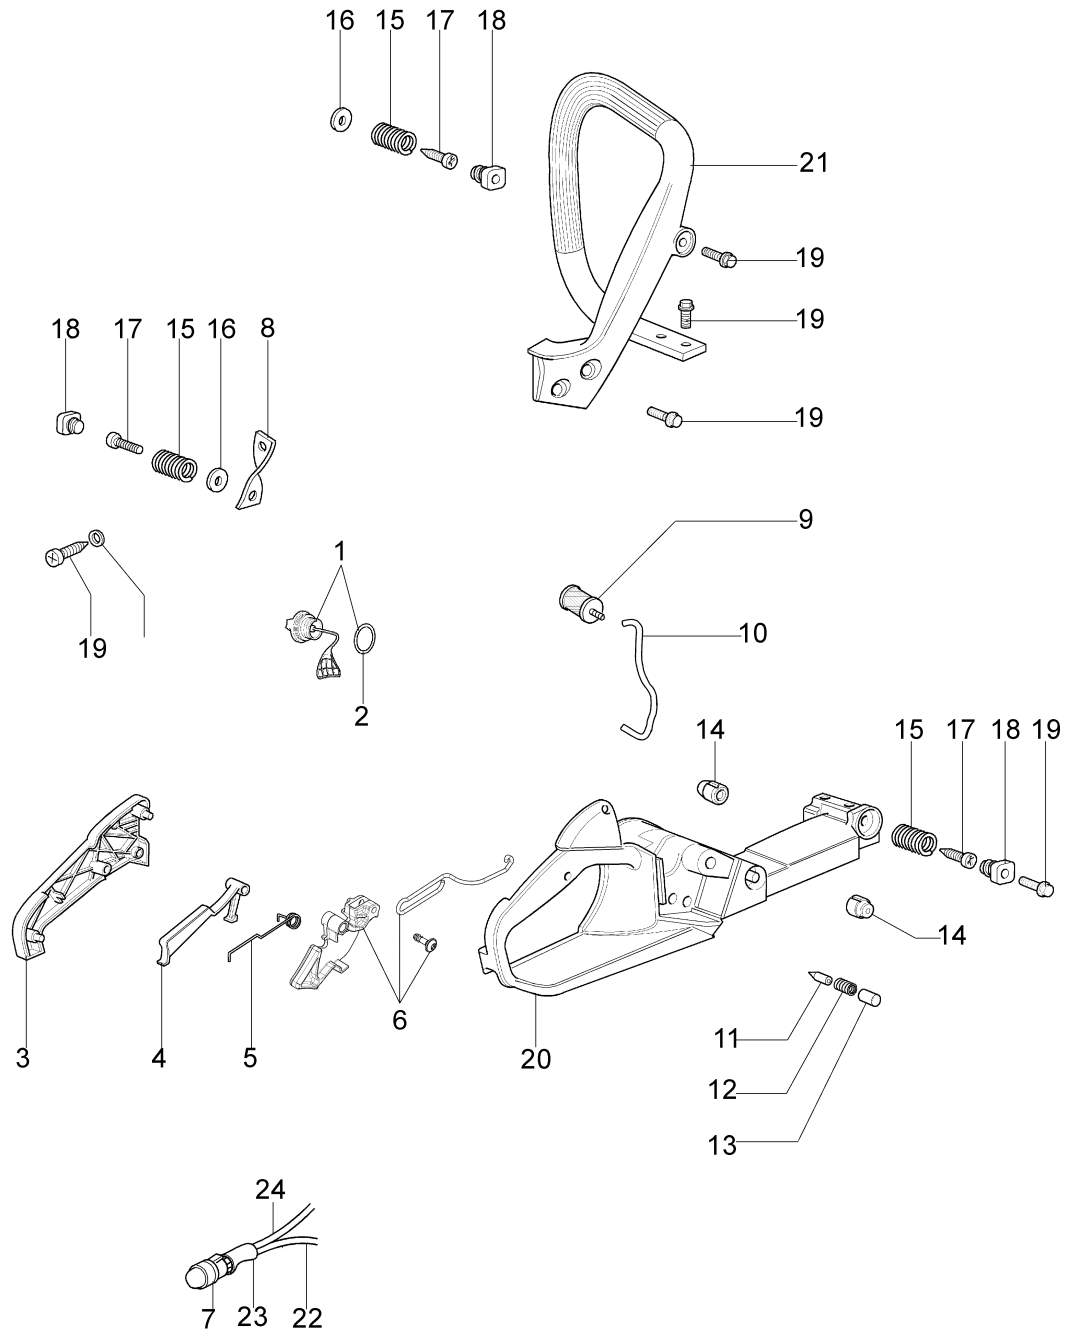

Illustration Tank and handle

Illustration Tank and handle

Ref.Nu	Qty	Part number	Description	Validity from	Validity till	Notes	Bulletin
1	1	50052005R	Tank cap				
2	1	3049025	O-ring				
3	1	50170024R	Cover				
4	1	50050096AR	Lever				
5	1	097000028R	Spring				
6	1	50170249A	Throttle kit				BT4-104-06/10
7	1	2318817R	Air purge				
8	1	50050123R	Strap				
9	1	094600450R	Fuel filter				
10	1	50170152R	Tube				
11	1	094500577AR	Breather valve				
12	1	094500575R	Spring				
13	1	50050071R	Breather valve				
14	3	50010061R	AV-mount				
15	3	50050047AR	Spring				BT4-101-10/09
16	1	3918010R	Washer				
17	3	3960115R	Screw				
18	3	50170034R	Support				
19	7	3960099R	Screw				
20	1	50172007AR	Tank				
21	1	50170026R	Handle				
22	1	50170224R	Tube				
23	1	50170121R	Sheath				
24	1	50060014R	Tube