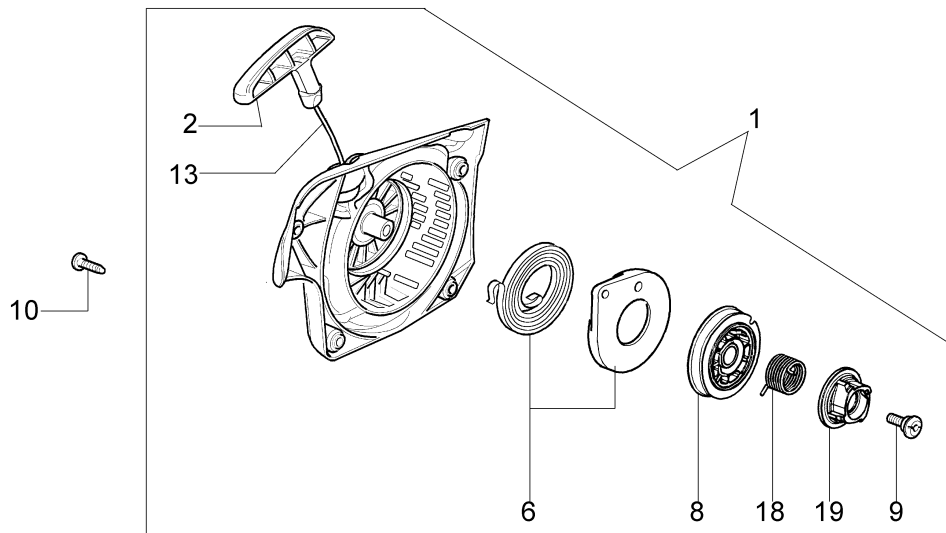

Illustration Starter assy

Illustration Starter assy

Ref.Nu	Qty	Part number	Description	Validity from	Validity till	Notes	Bulletin
1	1	50172005R	Starter assy				
2	1	50170017R	Starter handle				
3	1	50070123R	Starter rope				
4	1	005000361	Washer				
5	1	3833080	Washer				
6	1	50050073R	Spring				
7	1	004000142	Nut				
8	1	50170153R	Starter pulley				
9	1	50160024	Screw				
10	4	3960115R	Screw				
11	2	3960075R	Screw				
12	2	006000315R	Washer				
13	2	3916004R	Washer				
14	1	50170144CR	Ignition coil				
15	1	50170090R	Cable				
16	1	50072029	Pawl				
17	1	50170015R	Flywheel				
18	1	50170154R	Spring				
19	1	50170155R	Sprocket				
20	1	50050126	Spark plug cap				
21	1	50050127	Spring