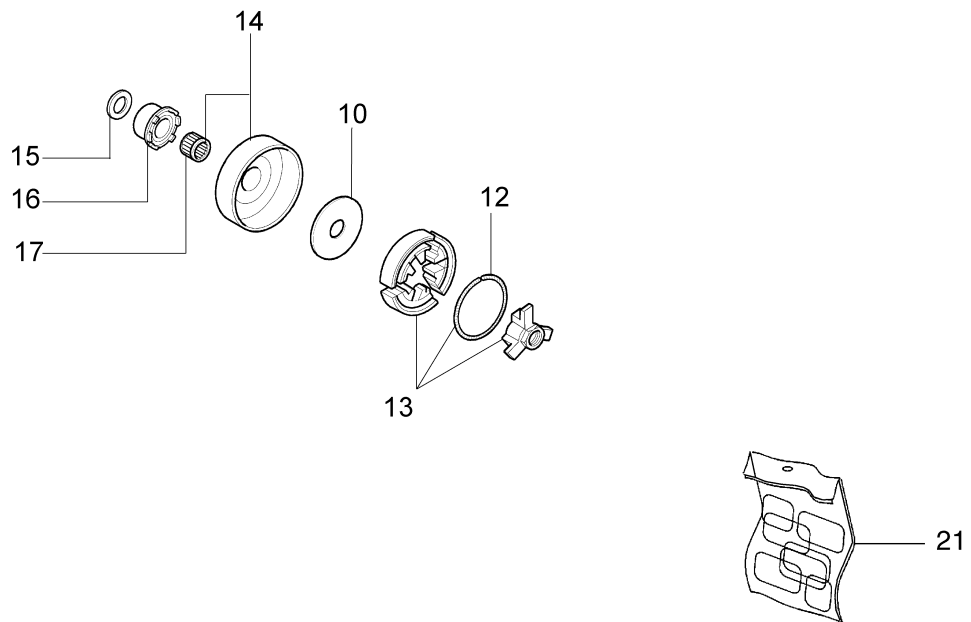

Illustration Clutch and brake

Illustration Clutch and brake

Ref.Nu	Qty	Part number	Description	Validity from	Validity till	Notes	Bulletin
1	1	50170065R	Chain cover assy				
2	1	50170040R	Guard				
3	1	095000219AR	Spring				
4	1	50010088AR	Spring				
5	2	3960070AR	Screw				
6	1	50050125R	Plate				
7	1	50050039R	Brake band				
8	1	097000146	Lever				
9	1	50050064R	Pin				
10	1	004000352R	Washer				
11	2	50010148R	Nut				
12	1	094500029	Spring				
13	1	094000129AR	Clutch				
14	1	50050136A	Chain sprocket 3/8				
15	1	004400285	Washer				
16	1	50050025R	Worm gear 3/8				
17	1	50030372	Bearing				
18	1	50162017A	Chain tensioner kit				
19	1	50170044R	Cover				
20	1	2304017	Wrench 13x16				
21	1	50170303	Labels kit