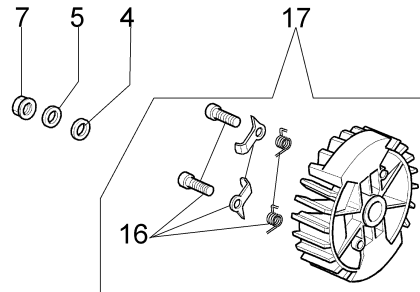

Illustration Starter assy

Illustration Starter assy

Ref.Nu	Qty	Part number	Description	Validity from	Validity till	Notes	Bulletin
1	1	50172005R	Starter assy				
2	1	50170017R	Starter handle				
3	1	50070123R	Starter rope				
4	1	005000361	Washer				
5	1	3833080	Washer				
6	1	50050073R	Spring				
7	1	004000142	Nut				
8	1	50170153R	Starter pulley				
9	1	50160024	Screw				
10	4	3960115R	Screw				
11	2	3960075R	Screw				
12	2	006000315R	Washer				
13	2	3916004R	Washer				
14	1	50170144CR	Ignition coil				
15	1	50170090R	Cable				
16	1	50072029	Pawl				
17	1	50170015R	Flywheel				
18	1	50170154R	Spring				
19	1	50170155R	Sprocket				
20	1	50050126	Spark plug cap				
21	1	50050127	Spring