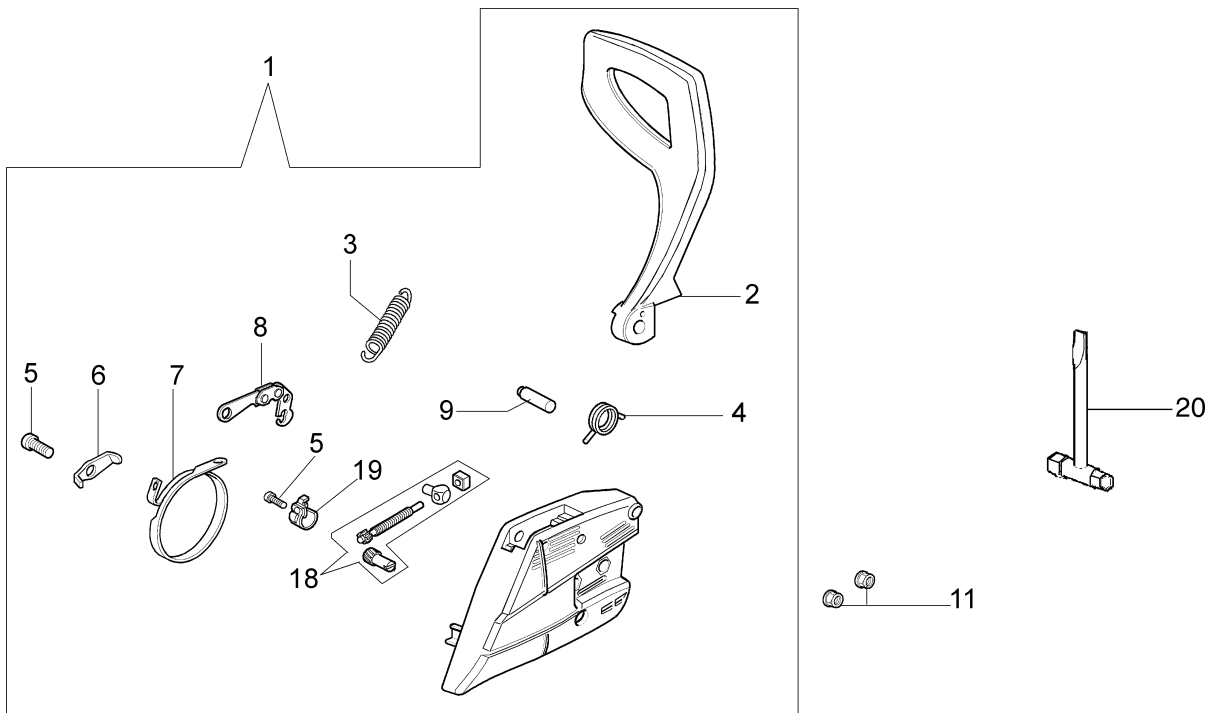

# Illustration Tank and handle

## Illustration Tank and handle

---

Ref.Nu	Qty	Part number	Description	Validity from	Validity till	Notes	Bulletin
1	1	50052005R	Tank cap				
2	1	3049025	O-ring				
3	1	50170024R	Cover				
4	1	50050096AR	Lever				
5	1	097000028R	Spring				
6	1	50170249A	Throttle kit				BT4-104-06/10
7	1	2318817R	Air purge				
8	1	50050123R	Strap				
9	1	094600450R	Fuel filter				
10	1	50170152R	Tube				
11	1	094500577AR	Breather valve				
12	1	094500575R	Spring				
13	1	50050071R	Breather valve				
14	3	50010061R	AV-mount				
15	3	50050047AR	Spring				BT4-101-10/09
16	1	3918010R	Washer				
17	3	3960115R	Screw				
18	3	50170034R	Support				
19	7	3960099R	Screw				
20	1	50172007AR	Tank				
21	1	50170026R	Handle				
22	1	50170224R	Tube				
23	1	50170121R	Sheath				
24	1	50060014R	Tube				

## Illustration Clutch and brake

---

Ref.Nu	Qty	Part number	Description	Validity from	Validity till	Notes	Bulletin
1	1	50170065R	Chain cover assy				
2	1	50170040R	Guard				
3	1	095000219AR	Spring				
4	1	50010088AR	Spring				
5	2	3960070AR	Screw				
6	1	50050125R	Plate				
7	1	50050039R	Brake band				
8	1	097000146	Lever				
9	1	50050064R	Pin				
10	1	004000352R	Washer				
11	2	50010148R	Nut				
12	1	094500029	Spring				
13	1	094000129AR	Clutch				
14	1	50050136A	Chain sprocket 3/8				
15	1	004400285	Washer				
16	1	50050025R	Worm gear 3/8				
17	1	50030372	Bearing				
18	1	50162017A	Chain tensioner kit				
19	1	50170044R	Cover				
20	1	2304017	Wrench 13x16				
21	1	50170303	Labels kit				