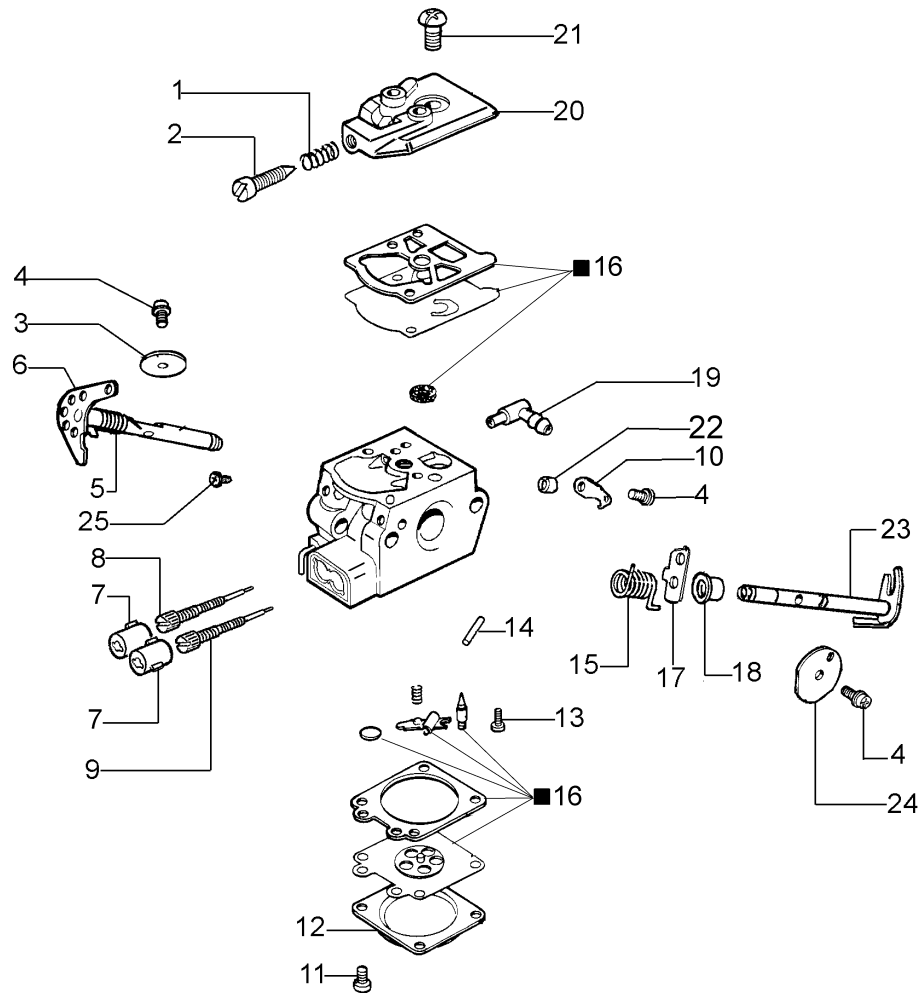

Walbro WT-780F

16 ■ KIT RIPARAZIONE
REPAIR KIT

Illustration Carburetor WT-780F

Ref.Nu	Qty	Part number	Description	Validity from	Validity till	Notes	Bulletin
1	1	094600148	Spring				
2	1	074000240	Adjust. screw				
3	1	095000141	Shutter				
4	3	50010141	Screw				
5	1	094600208	Spring				
6	1	2318757	Shaft				
7	2	2318867R	Caps-lock				
8	1	2318837	Adjust. screw				
9	1	2318893	Screw L				
10	1	50050108	Throttle lever				
11	4	035000162	Screw				
12	1	2318191	Cover				
13	1	003300202	Screw				
14	1	003300201	Spindle				
15	1	50050115	Spring				
16	1	2318671	Repair kit				
17	1	50050111	Lever				
18	1	50050109	Bushing				
19	1	50050160	Fitting				
20	1	50050107	Cover				
21	1	003300197	Screw				
22	1	50050110	Bushing				
23	1	2318758	Shaft				
24	1	094600140	Shutter				
25	1	50050117	Screw