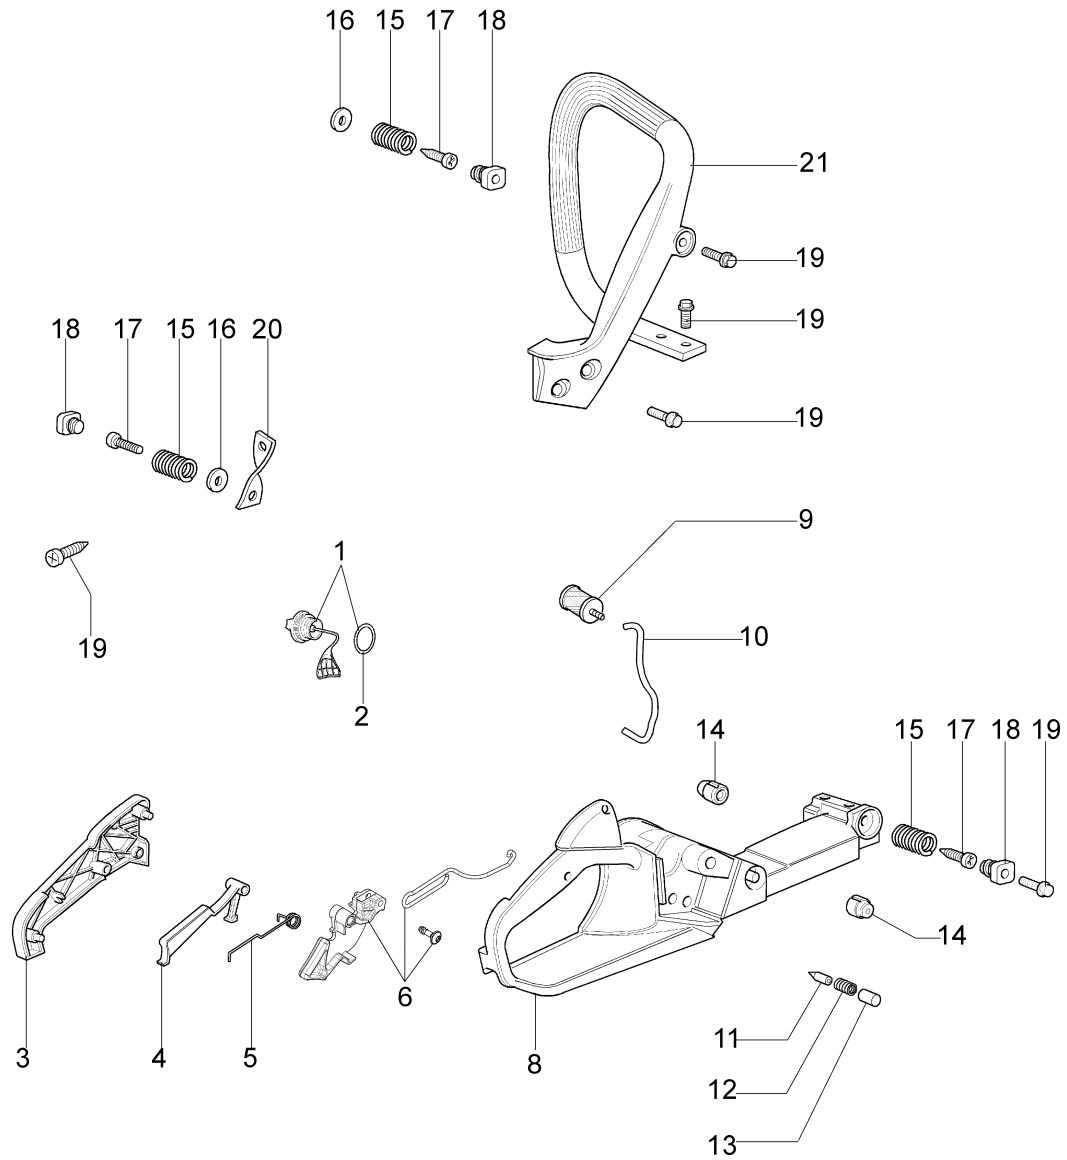

Illustration Tank and handle

versione no primer/ no primer version	versione con primer/ with primer version
 7	 24 25 23 22