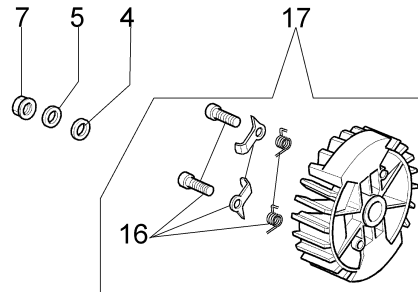

Illustration Starter assy

Illustration Starter assy

Ref.Nu	Qty	Part number	Description	Validity from	Validity till	Notes	Bulletin
1	1	50172002R	Starter assy				
2	1	50170017R	Starter handle				
3	1	50070123R	Starter rope				
4	1	005000361	Washer				
5	1	3833080	Washer				
6	1	50050073R	Spring				
7	1	004000142	Nut				
8	1	50170050R	Starter pulley				
9	1	50160024	Screw				
10	4	3960115R	Screw				
11	2	3960075R	Screw				
12	2	006000315R	Washer				
13	2	3916004R	Washer				
14	1	50170144CR	Ignition coil				
15	1	50170090R	Cable				
16	1	50072029	Pawl				
17	1	50170015R	Flywheel				
18	1	50050127	Spring				
19	1	50050126	Spark plug cap