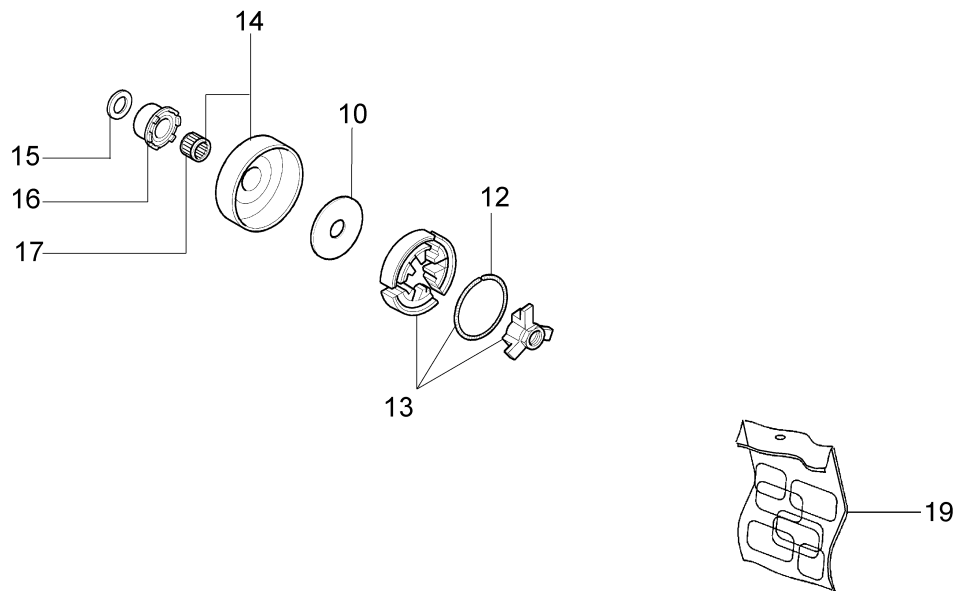

Carburetor WT-780F

Illustration Engine Epa3

Ref.Nu	Qty	Part number	Description	Validity from	Validity till	Notes	Bulletin
1	1	50170010R	Manifold				
2	1	094600103	Band				
3	1	3055101	Spark plug				
4	1	50170186R	Gasket				
5	1	50170272R	Complete muffler				
6	3	3860117R	Screw				
7	2	4196166R	Piston ring				BT4-113-05/12
8	1	50110047R	Piston pin				BT4-113-05/12
9	2	004900061R	Ring				BT4-113-05/12
10	1	50110066A	Piston assy Ø38	serial # 9871090316			BT4-113-05/12
11	1	50182005A	Complete cylinder	serial # 9871090316			BT4-113-05/12
12	2	50110043AR	Spacer				
13	1	50110044R	Bearing				
14	1	3050022AR	Seal ring				
15	1	094000006R	Bearing				
16	1	3050024AR	Seal ring				
17	1	50050016AR	Cover				
18	4	3801047	Screw				
19	1	50110045R	Crankshaft				
20	1	50170278R	Flame screen				
21	2	012000028	Screw				
22	1	50170271R	Guard				
23	3	50170223R	Screw				

Illustration Clutch and brake

Illustration Clutch and brake

Ref.Nu	Qty	Part number	Description	Validity from	Validity till	Notes	Bulletin
1	1	50170065R	Chain cover assy				
2	1	50170040R	Guard				
3	1	095000219AR	Spring				
4	1	50010088AR	Spring				
5	1	3960070AR	Screw				
6	1	50050125R	Plate				
7	1	50050039R	Brake band				
8	1	097000146	Lever				
9	1	50050064R	Pin				
10	1	004000352R	Washer				
11	2	50010148R	Nut				
12	1	094500029	Spring				
13	1	094000129AR	Clutch				
14	1	50050136A	Chain sprocket 3/8				
15	1	004400285	Washer				
16	1	50050025R	Worm gear 3/8				
17	1	50030372	Bearing				
18	1	2304073	Wrench 13x19				
19	1	50180033	Labels kit				
20	1	097000106R	Plug				
21	1	50050066	Plug				
22	1	3026003	Ring				
23	1	50170044R	Cover				
24	1	50162017A	Chain tensioner kit				