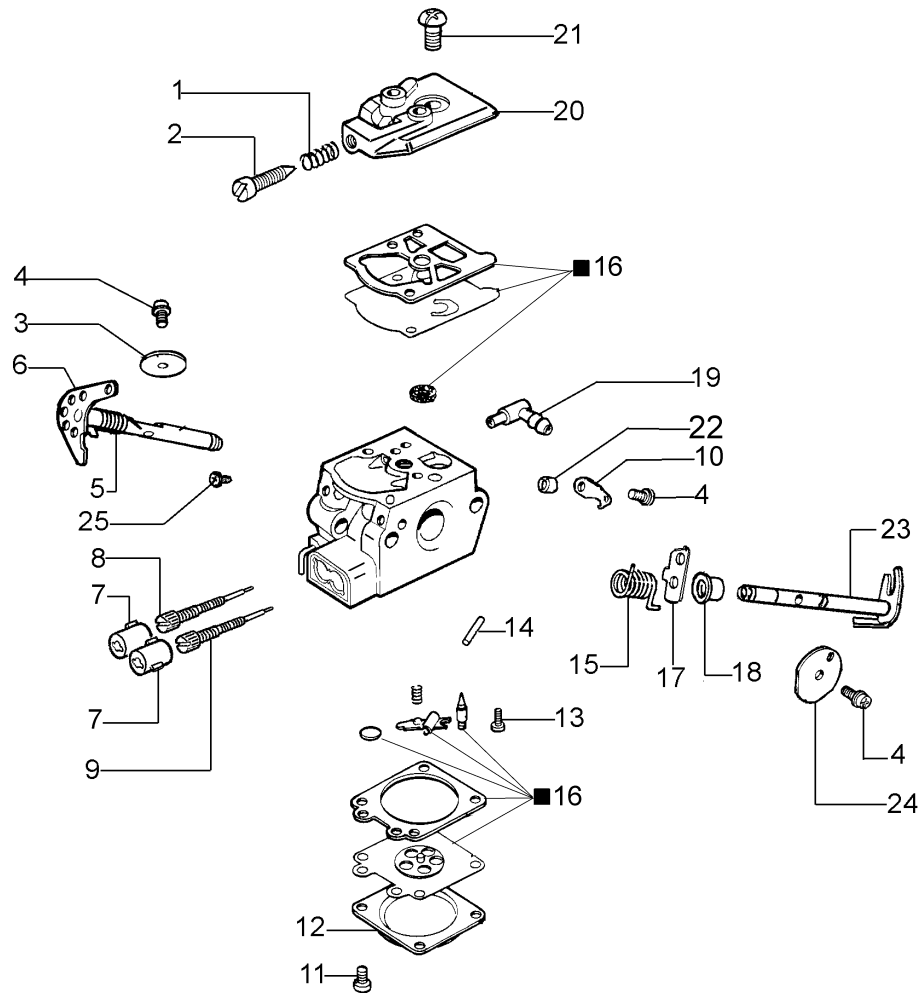

Walbro WT-781E

16 ■ KIT RIPARAZIONE
REPAIR KIT

Illustration Carburetor WT-781E

Ref.Nu	Qty	Part number	Description	Validity from	Validity till	Notes	Bulletin
1	1	094600148	Spring				
2	1	074000240	Adjust. screw				
3	1	095000141	Shutter				
4	3	50010141	Screw				
5	1	094600208	Spring				
6	1	2318757	Shaft				
7	2	2318867R	Caps-lock				
8	1	2318837	Adjust. screw				
9	1	2318893	Screw L				
10	1	50050108	Throttle lever				
11	4	035000162	Screw				
12	1	2318191	Cover				
13	1	003300202	Screw				
14	1	003300201	Spindle				
15	1	50050115	Spring				
16	1	2318671	Repair kit				
17	1	50050111	Lever				
18	1	50050109	Bushing				
19	1	50050160	Fitting				
20	1	50050107	Cover				
21	1	003300197	Screw				
22	1	50050110	Bushing				
23	1	2318758	Shaft				
24	1	094600140	Shutter				
25	1	50050117	Screw