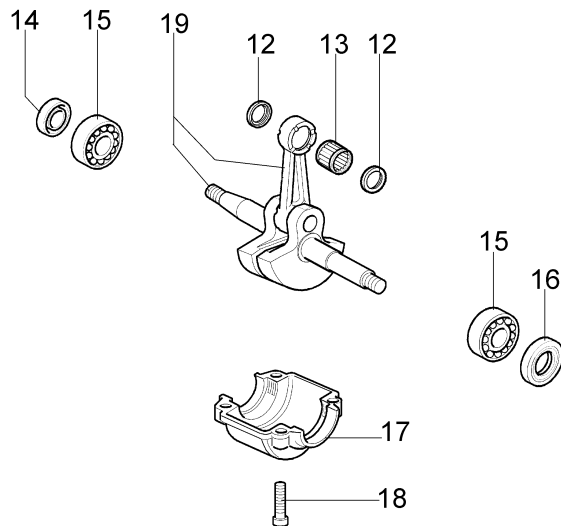

Carburetor WT-780F

Illustration Engine Epa3

Ref.Nu	Qty	Part number	Description	Validity from	Validity till	Notes	Bulletin
1	1	50170010R	Manifold				
2	1	094600103	Band				
3	1	3055101	Spark plug				
4	1	50170186R	Gasket				
5	1	50170272R	Complete muffler				
6	3	3860117R	Screw				
7	2	4196166R	Piston ring				BT4-113-05/12
8	1	50110047R	Piston pin				BT4-113-05/12
9	2	004900061R	Ring				BT4-113-05/12
10	1	50110066A	Piston assy Ø38	serial # 9871090316			BT4-113-05/12
11	1	50182005A	Complete cylinder	serial # 9871090316			BT4-113-05/12
12	2	50110043AR	Spacer				
13	1	50110044R	Bearing				
14	1	3050022AR	Seal ring				
15	1	094000006R	Bearing				
16	1	3050024AR	Seal ring				
17	1	50050016AR	Cover				
18	4	3801047	Screw				
19	1	50110045R	Crankshaft				
20	1	50170278R	Flame screen				
21	2	012000028	Screw				
22	1	50170271R	Guard				
23	3	50170223R	Screw				

Illustration Clutch and brake

Illustration Clutch and brake

Ref.Nu	Qty	Part number	Description	Validity from	Validity till	Notes	Bulletin
1	1	50170065R	Chain cover assy				
2	1	50170040R	Guard				
3	1	095000219AR	Spring				
4	1	50010088AR	Spring				
5	1	3960070AR	Screw				
6	1	50050125R	Plate				
7	1	50050039R	Brake band				
8	1	097000146	Lever				
9	1	50050064R	Pin				
10	1	004000352R	Washer				
11	2	50010148R	Nut				
12	1	094500029	Spring				
13	1	094000129AR	Clutch				
14	1	50050136A	Chain sprocket 3/8				
15	1	004400285	Washer				
16	1	50050025R	Worm gear 3/8				
17	1	50030372	Bearing				
18	1	2304073	Wrench 13x19				
19	1	50180033	Labels kit				
20	1	097000106R	Plug				
21	1	50050066	Plug				
22	1	3026003	Ring				
23	1	50170044R	Cover				
24	1	50162017A	Chain tensioner kit				