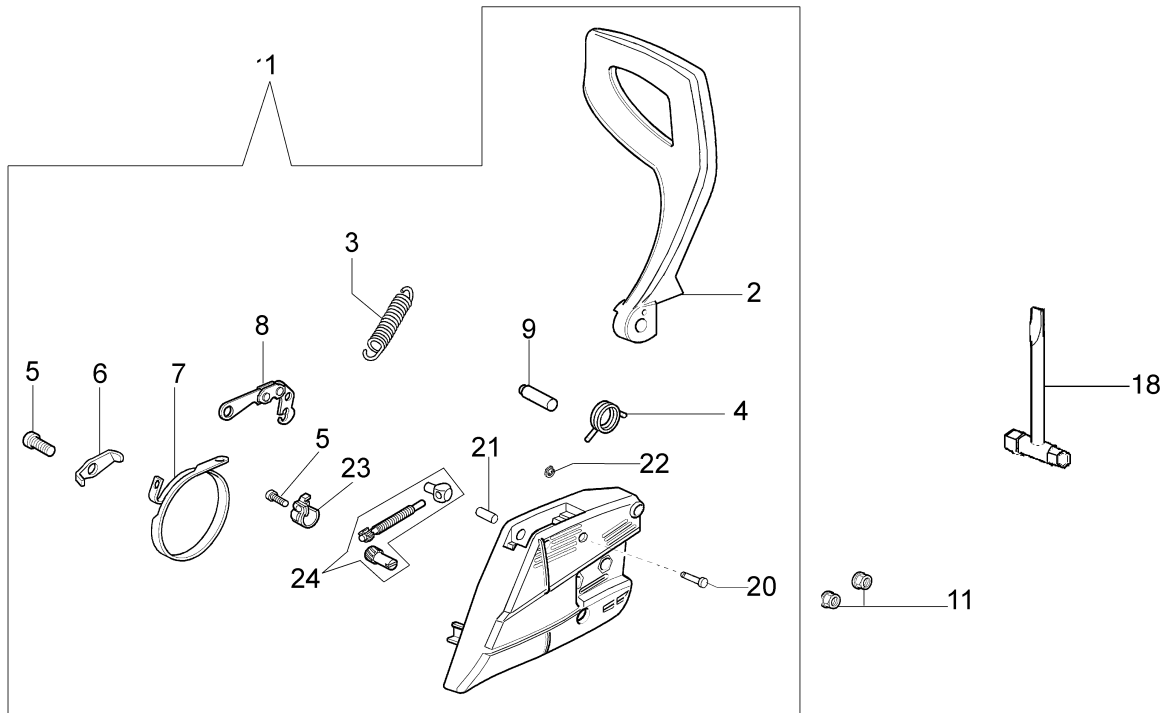

Carburetor WT-780F

Illustration Engine Epa3

Ref.Nu	Qty	Part number	Description	Validity from	Validity till	Notes	Bulletin
1	1	50170010R	Manifold				
2	1	094600103	Band				
3	1	3055101	Spark plug				
4	1	50170186R	Gasket				
5	1	50170272R	Complete muffler				
6	3	3860117R	Screw				
7	2	4196166R	Piston ring				BT4-113-05/12
8	1	50110047R	Piston pin				BT4-113-05/12
9	2	004900061R	Ring				BT4-113-05/12
10	1	50110066A	Piston assy Ø38	serial # 9871090316			BT4-113-05/12
11	1	50182005A	Complete cylinder	serial # 9871090316			BT4-113-05/12
12	2	50110043AR	Spacer				
13	1	50110044R	Bearing				
14	1	3050022AR	Seal ring				
15	1	094000006R	Bearing				
16	1	3050024AR	Seal ring				
17	1	50050016AR	Cover				
18	4	3801047	Screw				
19	1	50110045R	Crankshaft				
20	1	50170278R	Flame screen				
21	2	012000028	Screw				
22	1	50170271R	Guard				
23	3	50170223R	Screw				

Illustration Clutch and brake

Illustration Clutch and brake

Ref.Nu	Qty	Part number	Description	Validity from	Validity till	Notes	Bulletin
1	1	50170065R	Chain cover assy				
2	1	50170040R	Guard				
3	1	095000219AR	Spring				
4	1	50010088AR	Spring				
5	1	3960070AR	Screw				
6	1	50050125R	Plate				
7	1	50050039R	Brake band				
8	1	097000146	Lever				
9	1	50050064R	Pin				
10	1	004000352R	Washer				
11	2	50010148R	Nut				
12	1	094500029	Spring				
13	1	094000129AR	Clutch				
14	1	50050136A	Chain sprocket 3/8				
15	1	004400285	Washer				
16	1	50050025R	Worm gear 3/8				
17	1	50030372	Bearing				
18	1	2304073	Wrench 13x19				
19	1	50180033	Labels kit				
20	1	097000106R	Plug				
21	1	50050066	Plug				
22	1	3026003	Ring				
23	1	50170044R	Cover				
24	1	50162017A	Chain tensioner kit				