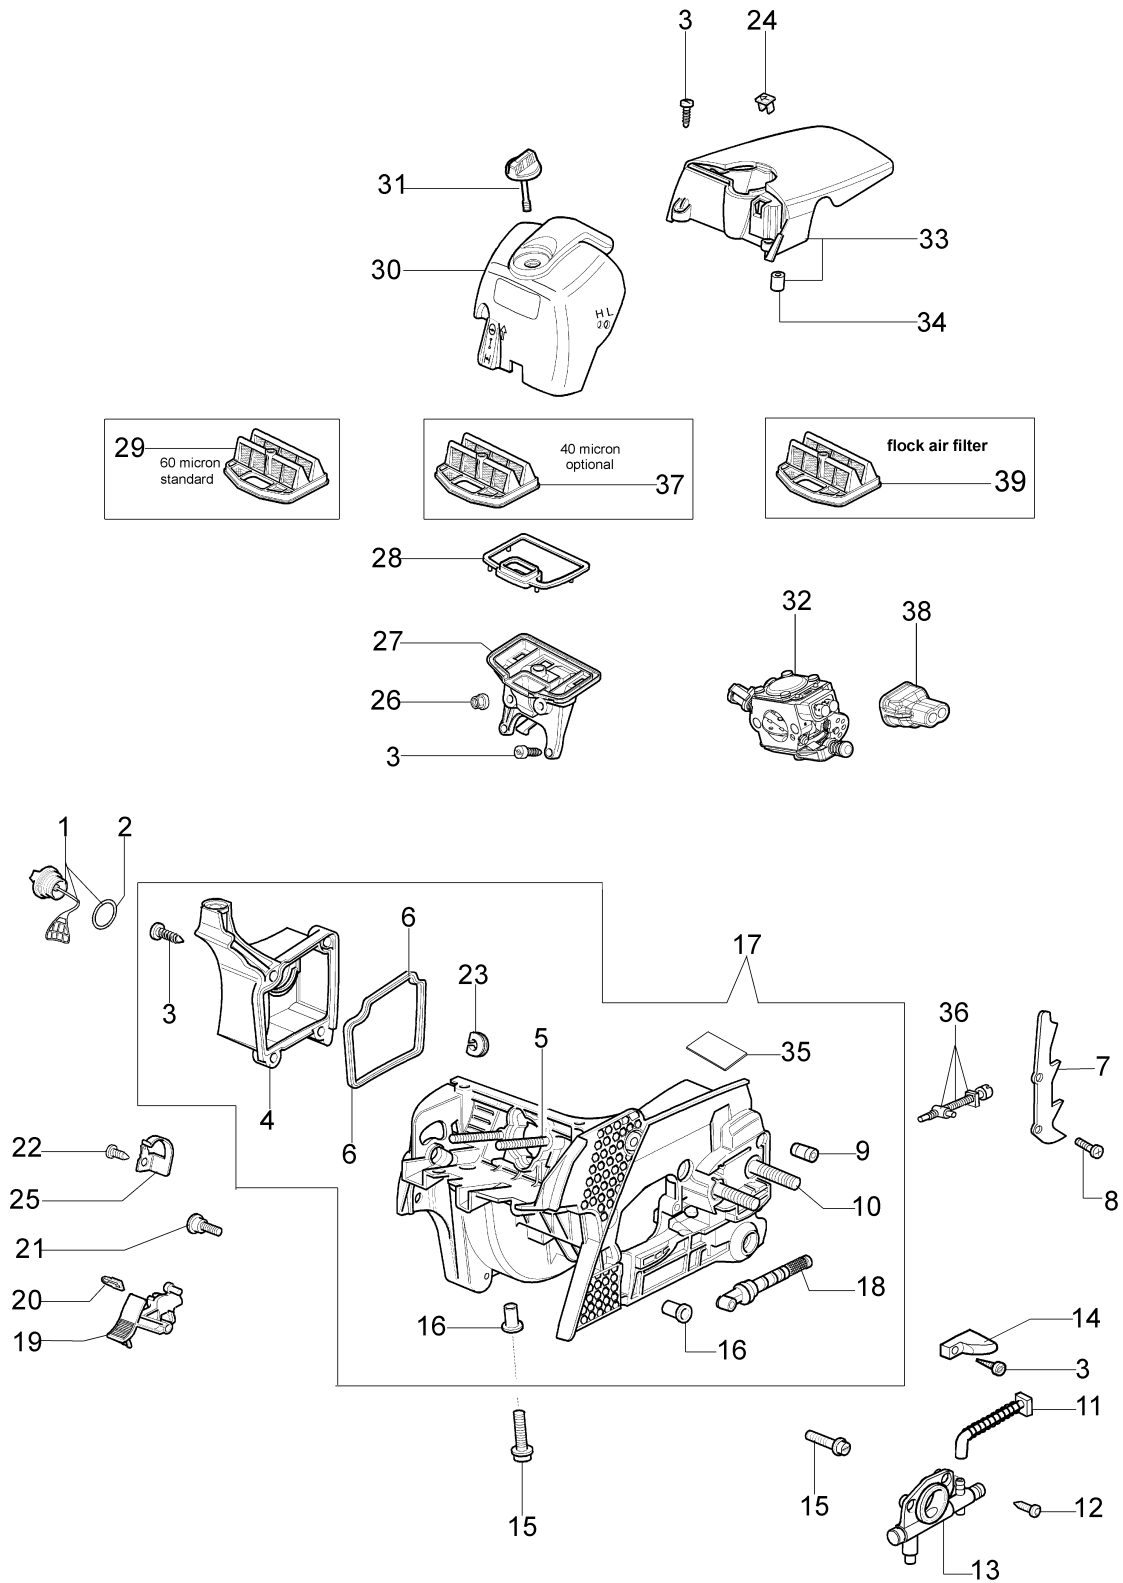

Illustration Crankcase

Illustration Crankcase

Ref.Nu	Qty	Part number	Description	Validity from	Validity till	Notes	Bulletin
1	1	50052005R	Tank cap				
2	1	3049025	O-ring				
3	11	3960115R	Screw				
4	1	50170071R	Cover				
5	5	50070067A	Tie rod				
6	1	50170004R	Gasket				
7	1	50170270R	Spike				
8	2	3960099R	Screw				
9	1	097000229R	Breather valve				
10	2	50050052R	Stud				
11	1	50050049R	Tube				
12	3	3960074	Screw				
13	1	50180007AR	Oil pump				
14	1	094600369R	Guard				
15	5	3860097R	Screw				
16	5	50050067	Spacer				
17	1	50172009R	Crankcase				
18	1	50170149R	Oil filter				
19	1	50170060AR	Lever				
20	1	50170062R	Plate				
21	1	50160024	Screw				
22	1	3960070AR	Screw				
23	1	005000347A	Grommet				
24	1	50170032R	Deflector				
25	1	50170061R	Spring				
26	2	3933100R	Nut				
27	1	50170132R	Support				
28	1	50050056BR	Gasket				
29	1	50170036R	Air filter				BT1-017-07/07
30	1	50170079AR	Cover				
31	1	50110007R	Knob				
23	1	2318755DR	Carburetor WT-780F	SN 9875380001		Per versione con Primer;	
32	1	2318756DR	Carburetor WT-781E		SN 9875379999	For primer version Per versione senza primer;	
33	1	50172020R	Cover			For version without primer	
34	1	50070126R	Spacer				
35	1	50170033R	Guard				
36	1	50050133	Chain tensioner kit		SN 9875379999		
37	1	50110005R	Air filter				BT1-017-07/07
38	1	50170150R	Screw guide				
39	1	50170258R	Air filter flock