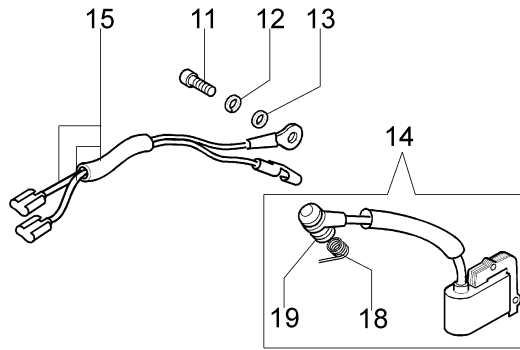

Illustration Starter assy

Illustration Starter assy

Ref.Nu	Qty	Part number	Description	Validity from	Validity till	Notes	Bulletin
1	1	50172002R	Starter assy				
2	1	50170017R	Starter handle				
3	1	50070123R	Starter rope				
4	1	005000361	Washer				
5	1	3833080	Washer				
6	1	50050073R	Spring				
7	1	004000142	Nut				
8	1	50170050R	Starter pulley				
9	1	50160024	Screw				
10	4	3960115R	Screw				
11	2	3960075R	Screw				
12	2	006000315R	Washer				
13	2	3916004R	Washer				
14	1	50170144CR	Ignition coil				
15	1	50170090R	Cable				
16	1	50072029	Pawl				
17	1	50170015R	Flywheel				
18	1	50050127	Spring				
19	1	50050126	Spark plug cap