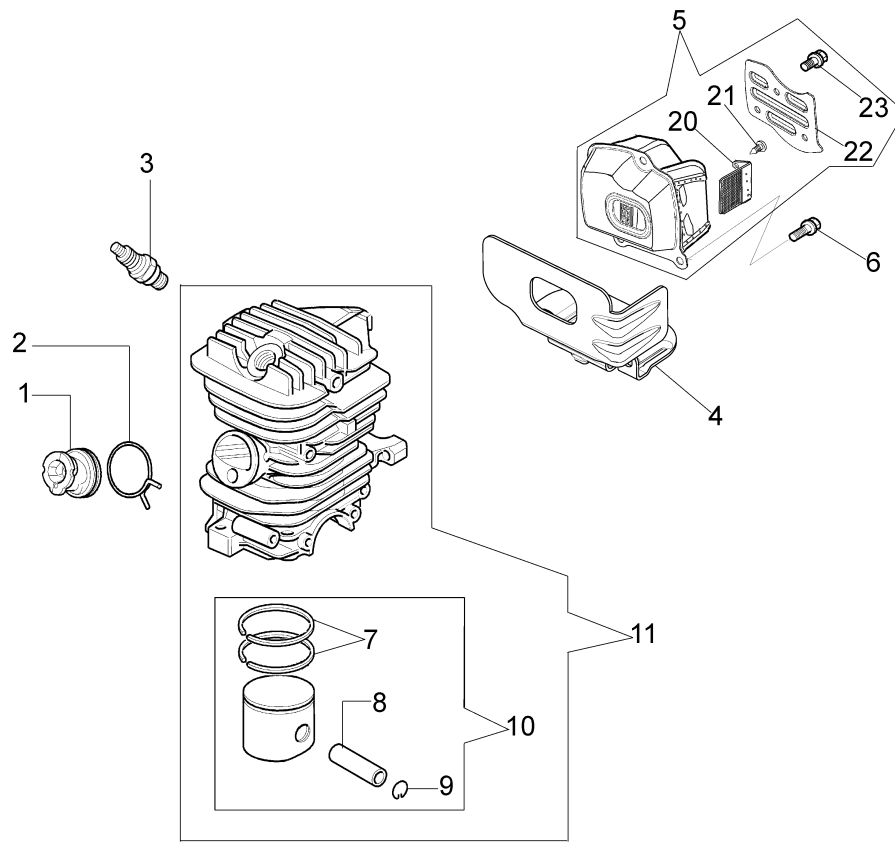

Carburetor WT-780F

Illustration Engine Epa3

Ref.Nu	Qty	Part number	Description	Validity from	Validity till	Notes	Bulletin
1	1	50170010R	Manifold				
2	1	094600103	Band				
3	1	3055101	Spark plug				
4	1	50170186R	Gasket				
5	1	50170272R	Complete muffler				
6	3	3860117R	Screw				
7	2	4196166R	Piston ring				BT4-113-05/12
8	1	50110047R	Piston pin				BT4-113-05/12
9	2	004900061R	Ring				BT4-113-05/12
10	1	50110066A	Piston assy Ø38	serial # 9871090316			BT4-113-05/12
11	1	50182005A	Complete cylinder	serial # 9871090316			BT4-113-05/12
12	2	50110043AR	Spacer				
13	1	50110044R	Bearing				
14	1	3050022AR	Seal ring				
15	1	094000006R	Bearing				
16	1	3050024AR	Seal ring				
17	1	50050016AR	Cover				
18	4	3801047	Screw				
19	1	50110045R	Crankshaft				
20	1	50170278R	Flame screen				
21	2	012000028	Screw				
22	1	50170271R	Guard				
23	3	50170223R	Screw				

Illustration Clutch and brake

Illustration Clutch and brake

Ref.Nu	Qty	Part number	Description	Validity from	Validity till	Notes	Bulletin
1	1	50170065R	Chain cover assy				
2	1	50170040R	Guard				
3	1	095000219AR	Spring				
4	1	50010088AR	Spring				
5	1	3960070AR	Screw				
6	1	50050125R	Plate				
7	1	50050039R	Brake band				
8	1	097000146	Lever				
9	1	50050064R	Pin				
10	1	004000352R	Washer				
11	2	50010148R	Nut				
12	1	094500029	Spring				
13	1	094000129AR	Clutch				
14	1	50050136A	Chain sprocket 3/8				
15	1	004400285	Washer				
16	1	50050025R	Worm gear 3/8				
17	1	50030372	Bearing				
18	1	2304073	Wrench 13x19				
19	1	50180033	Labels kit				
20	1	097000106R	Plug				
21	1	50050066	Plug				
22	1	3026003	Ring				
23	1	50170044R	Cover				
24	1	50162017A	Chain tensioner kit				