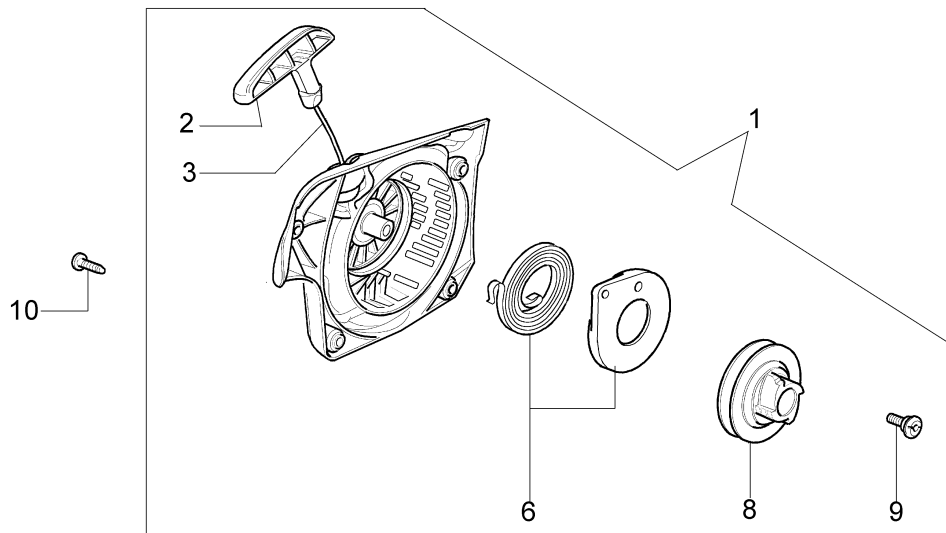

Carburetor WT-780F

Illustration Engine Epa3

Ref.Nu	Qty	Part number	Description	Validity from	Validity till	Notes	Bulletin
1	1	50170010R	Manifold				
2	1	094600103	Band				
3	1	3055101	Spark plug				
4	1	50170186R	Gasket				
5	1	50170272R	Complete muffler				
6	3	3860117R	Screw				
7	2	4196166R	Piston ring				BT4-113-05/12
8	1	50110047R	Piston pin				BT4-113-05/12
9	2	004900061R	Ring				BT4-113-05/12
10	1	50110066A	Piston assy Ø38	serial # 9871090316			BT4-113-05/12
11	1	50182005A	Complete cylinder	serial # 9871090316			BT4-113-05/12
12	2	50110043AR	Spacer				
13	1	50110044R	Bearing				
14	1	3050022AR	Seal ring				
15	1	094000006R	Bearing				
16	1	3050024AR	Seal ring				
17	1	50050016AR	Cover				
18	4	3801047	Screw				
19	1	50110045R	Crankshaft				
20	1	50170278R	Flame screen				
21	2	012000028	Screw				
22	1	50170271R	Guard				
23	3	50170223R	Screw				

Illustration Starter assy

Illustration Starter assy

Ref.Nu	Qty	Part number	Description	Validity from	Validity till	Notes	Bulletin
1	1	50172002R	Starter assy				
2	1	50170017R	Starter handle				
3	1	50070123R	Starter rope				
4	1	005000361	Washer				
5	1	3833080	Washer				
6	1	50050073R	Spring				
7	1	004000142	Nut				
8	1	50170050R	Starter pulley				
9	1	50160024	Screw				
10	4	3960115R	Screw				
11	2	3960075R	Screw				
12	2	006000315R	Washer				
13	2	3916004R	Washer				
14	1	50170144CR	Ignition coil				
15	1	50170090R	Cable				
16	1	50072029	Pawl				
17	1	50170015R	Flywheel				
18	1	50050127	Spring				
19	1	50050126	Spark plug cap				