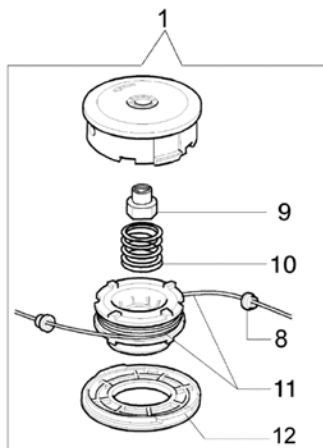

DS 2800 S Brushcutter - Accessories

DS 2800 S Brushcutter - Accessories

Ref.Nu	Qty	Part number	Description	Validity from	Validity till	Notes	Bulletin
1	1	61172019A	Tap'n go head with 2 nylon lines				
2	2	3960040R	Screw				
3	1	61240161R	Plate				
4	4	3801010R	Screw				
5	1	4179113A	Skirt w/blade				
6	1	4174275R	Blade				
7	1	61072044	Plastic guard				
8	2	4199005A	Bushing				
9	1	61110076	Insert				
10	1	4199004	Spring				
11	1	4199014A	Nylon spool Ø2.4				
12	1	4199046	Cover				
13	1	4095673AR	Disk 3t				
14	1	61260029	Tool kit				
15	1	4160463AR	Single harness				
16	1	61292027	Labels kit				
17	4	3819006	Washer