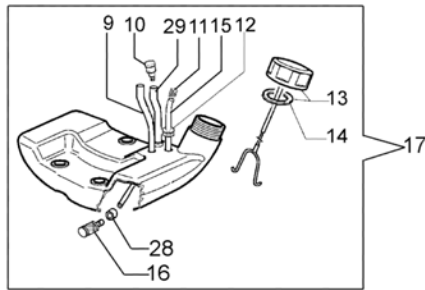

DS 2800 S Brushcutter - Fuel tank and air filter

DS 2800 S Brushcutter - Fuel tank and air filter

Ref.Nu	Qty	Part number	Description	Validity from	Validity till	Notes	Bulletin
1	1	072700077AR	Gasket				
2	1	2318705BR	Carburetor WT-930B				
3	1	61280029	Support				
4	2	3833073	Washer				
5	2	4175163	Screw				
6	1	61170052A	Guard				
7	1	61170016R	Air filter				
8	1	61170040AR	Air filter cover				
9	1	61280055	Tube				
10	1	61070011A	Breather valve				
11	1	4098377	Band				
12	1	4161211	Bush				
13	1	61070079R	Tank cap				
14	1	61070006	Gasket				
15	1	61280056	Tube				
16	1	094600450R	Fuel filter				
17	1	61282030R	Complete tank				
18	1	61170041	Stand				
19	3	3918005	Washer				
20	3	3819006	Washer				
21	3	3801013R	Screw				
22	1	61280059R	Gasket				
23	1	074000130C	Insulator				
24	1	61290004R	Spacer				
25	2	3960069AR	Screw				
26	1	072700076A	Gasket				
27	1	61282025B	Gasket set				
28	1	61110162	Bushing				
29	1	61070078	Tube