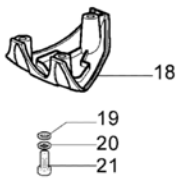

DS 2800 S Brushcutter - Fuel tank and air filter

DS 2800 S Brushcutter - Fuel tank and air filter

Ref.Nu	Qty	Part number	Description	Validity from	Validity till	Notes	Bulletin
1	1	072700077AR	Gasket				
2	1	2318705BR	Carburetor WT-930B				
3	1	61280029	Support				
4	2	3833073	Washer				
5	2	4175163	Screw				
6	1	61170052A	Guard				
7	1	61170016R	Air filter				
8	1	61170040AR	Air filter cover				
9	1	61280055	Tube				
10	1	61070011A	Breather valve				
11	1	4098377	Band				
12	1	4161211	Bush				
13	1	61070079R	Tank cap				
14	1	61070006	Gasket				
15	1	61280056	Tube				
16	1	094600450R	Fuel filter				
17	1	61282030R	Complete tank				
18	1	61170041	Stand				
19	3	3918005	Washer				
20	3	3819006	Washer				
21	3	3801013R	Screw				
22	1	61280059R	Gasket				
23	1	074000130C	Insulator				
24	1	61290004R	Spacer				
25	2	3960069AR	Screw				
26	1	072700076A	Gasket				
27	1	61282025B	Gasket set				
28	1	61110162	Bushing				
29	1	61070078	Tube