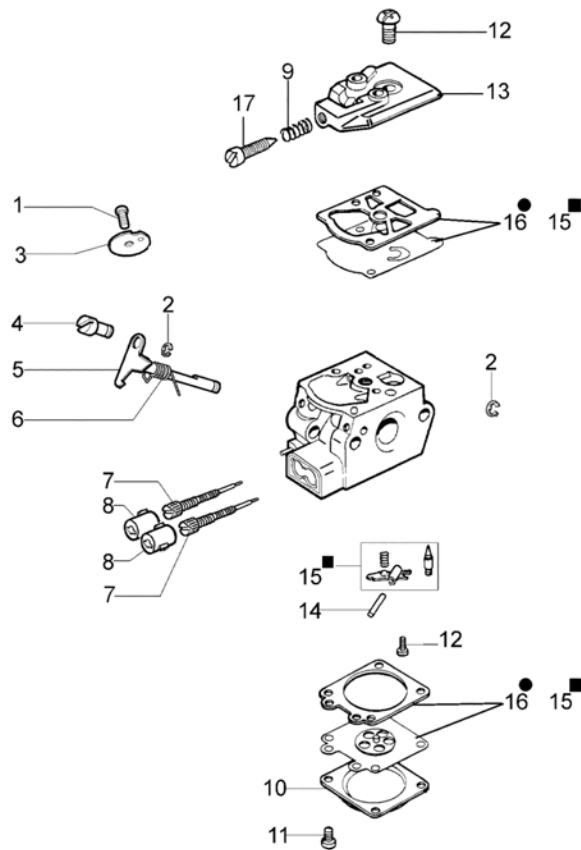

DS 2800 S Brushcutter - Carburetor

Walbro mod. WT-930

compl. p.n. 2318705

15 ■ KIT RIPARAZIONE
REPAIR KIT

16 ● KIT MEMBRANE & GUARNIZIONI
DIAPHRAGM & GASKET SET

DS 2800 S Brushcutter - Carburetor

Ref.Nu	Qty	Part number	Description	Validity from	Validity till	Notes	Bulletin
1	1	074000240	Adjust.screw				
2	1	095000164	Ring				
3	1	375100078	Shutter				
4	1	2318211	Pin				
5	1	2318737	Shaft				
6	1	072700347	Spring				
7	1	2318631	Adjust. screw				
8	2	2318867	Cap				
9	1	094600148	Spring				
10	1	2318191	Cover				
11	4	035000162	Screw				
12	1	003300202	Screw				
13	1	50050107	Cover				
14	1	003300201	Spindle				
15	1	094600209	Repair kit				
16	1	094600210	Kit guarn