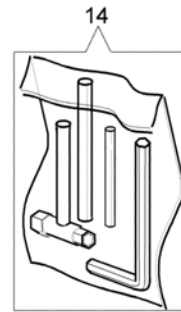

DS 2800 S Brushcutter - Accessories

DS 2800 S Brushcutter - Accessories

Ref.Nu	Qty	Part number	Description	Validity from	Validity till	Notes	Bulletin
1	1	61172019A	Tap'n go head with 2 nylon lines				
2	2	3960040R	Screw				
3	1	61240161R	Plate				
4	4	3801010R	Screw				
5	1	4179113A	Skirt w/blade				
6	1	4174275R	Blade				
7	1	61072044	Plastic guard				
8	2	4199005A	Bushing				
9	1	61110076	Insert				
10	1	4199004	Spring				
11	1	4199014A	Nylon spool Ø2.4				
12	1	4199046	Cover				
13	1	4095673AR	Disk 3t				
14	1	61260029	Tool kit				
15	1	4160463AR	Single harness				
16	1	61292027	Labels kit				
17	4	3819006	Washer