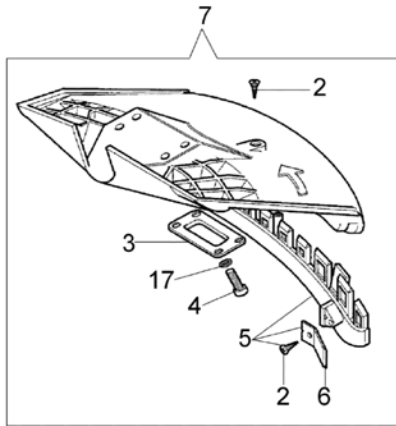

DS 2800 S Brushcutter - Accessories

DS 2800 S Brushcutter - Accessories

Ref.Nu	Qty	Part number	Description	Validity from	Validity till	Notes	Bulletin
1	1	61172019A	Tap'n go head with 2 nylon lines				
2	2	3960040R	Screw				
3	1	61240161R	Plate				
4	4	3801010R	Screw				
5	1	4179113A	Skirt w/blade				
6	1	4174275R	Blade				
7	1	61072044	Plastic guard				
8	2	4199005A	Bushing				
9	1	61110076	Insert				
10	1	4199004	Spring				
11	1	4199014A	Nylon spool Ø2.4				
12	1	4199046	Cover				
13	1	4095673AR	Disk 3t				
14	1	61260029	Tool kit				
15	1	4160463AR	Single harness				
16	1	61292027	Labels kit				
17	4	3819006	Washer