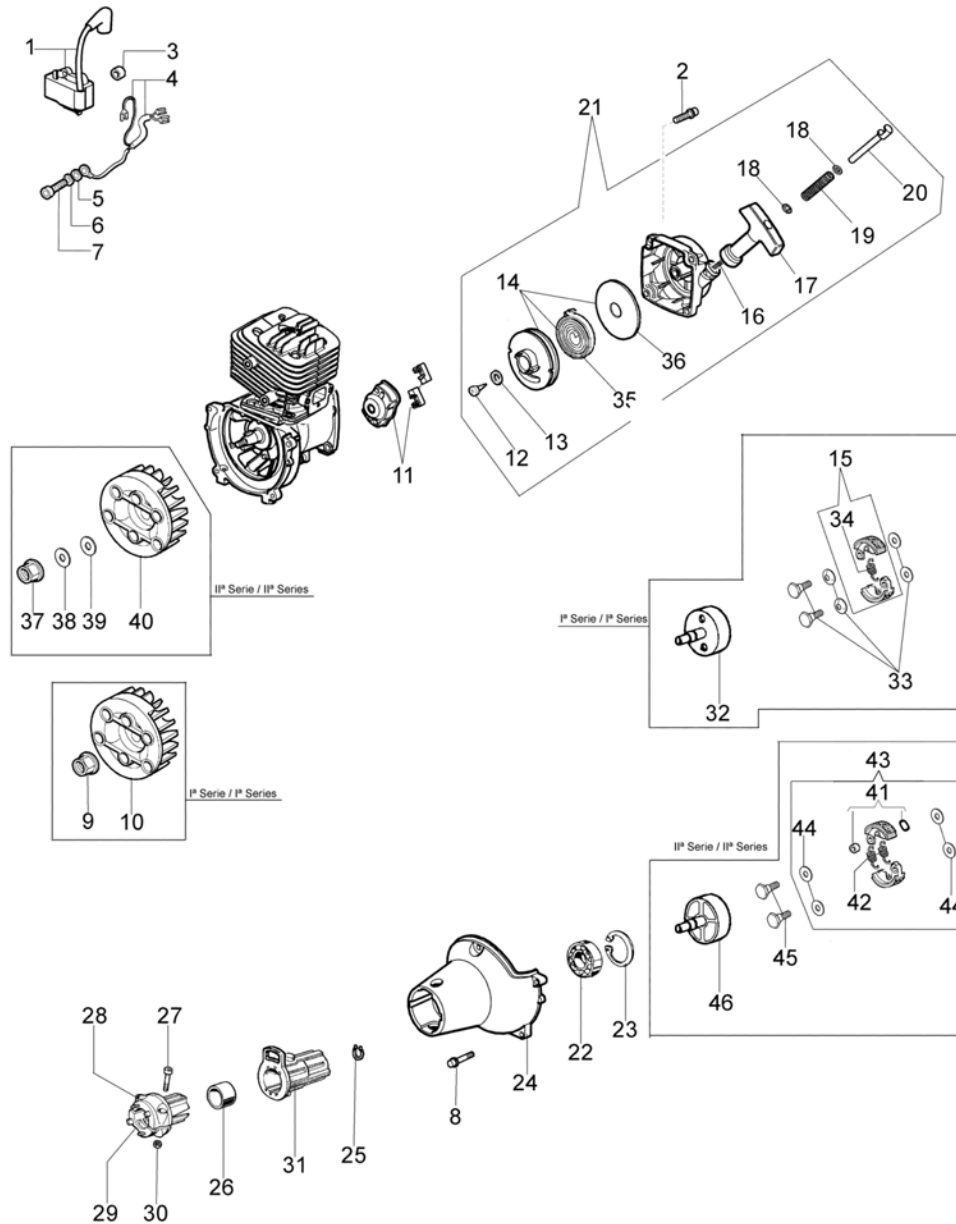

DS 2800 S Brushcutter - Starter Assy and clutch

DS 2800 S Brushcutter - Starter assy and clutch

Ref.Nu	Qty	Part number	Description	Validity from	Validity till	Notes	Bulletin
1	1	61280023AR	Ignition coil				
2	4	61052008R	Screw				
3	2	61170014	Spacer				
4	1	61280123R	Cable	matr.2220420946			BT3-102-01/11
4	1	61170017R	Cable		matr.2220420945		BT3-102-01/11
5	2	3916004	Washer				
6	2	3819005	Washer				
7	2	006000085	Screw				
8	4	3801013R	Screw				
9	1	3980012	Nut		matr.2221019999		BT3-103-01/11
10	1	61280025R	Flywheel		matr.2221019999		BT3-103-01/11
11	1	56560034R	Clutch driver				
12	1	3960070AR	Screw				
13	1	094600054	Washer				
14	1	61172004R	Compl. pulley				
15	1	61070091R	Clutch		matr.2221019999		BT3-103-01/11
16	1	61070019AR	Starter rope				
17	1	56530018R	Handle				
18	1	56530021	Washer				
19	1	56530019	Spring				
20	1	56530020	Insert				
21	1	61170054	Starter assy				
22	1	3035023R	Hook				
23	1	3025019	Ring				
24	1	61292021	Starter case				
25	1	3024012	Ring				
26	1	61170086	Bushing				
27	2	3801016	Screw				
28	1	61170085	Upper adaptor				
29	1	61170084	Lower adaptor				
30	2	3914003	Nut				
31	1	4161428	Shock absorber