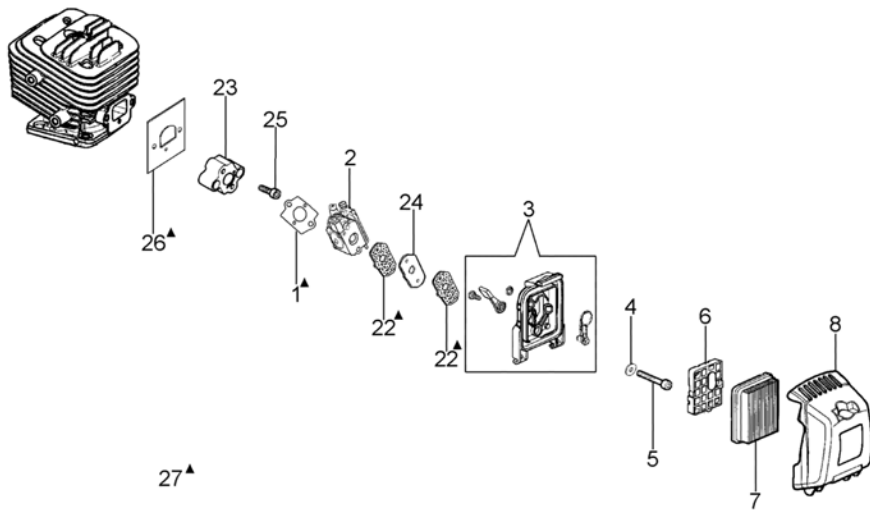

DS 2800 S Brushcutter - Fuel tank and air filter

DS 2800 S Brushcutter - Fuel tank and air filter

Ref.Nu	Qty	Part number	Description	Validity from	Validity till	Notes	Bulletin
1	1	072700077AR	Gasket				
2	1	2318705BR	Carburetor WT-930B				
3	1	61280029	Support				
4	2	3833073	Washer				
5	2	4175163	Screw				
6	1	61170052A	Guard				
7	1	61170016R	Air filter				
8	1	61170040AR	Air filter cover				
9	1	61280055	Tube				
10	1	61070011A	Breather valve				
11	1	4098377	Band				
12	1	4161211	Bush				
13	1	61070079R	Tank cap				
14	1	61070006	Gasket				
15	1	61280056	Tube				
16	1	094600450R	Fuel filter				
17	1	61282030R	Complete tank				
18	1	61170041	Stand				
19	3	3918005	Washer				
20	3	3819006	Washer				
21	3	3801013R	Screw				
22	1	61280059R	Gasket				
23	1	074000130C	Insulator				
24	1	61290004R	Spacer				
25	2	3960069AR	Screw				
26	1	072700076A	Gasket				
27	1	61282025B	Gasket set				
28	1	61110162	Bushing				
29	1	61070078	Tube