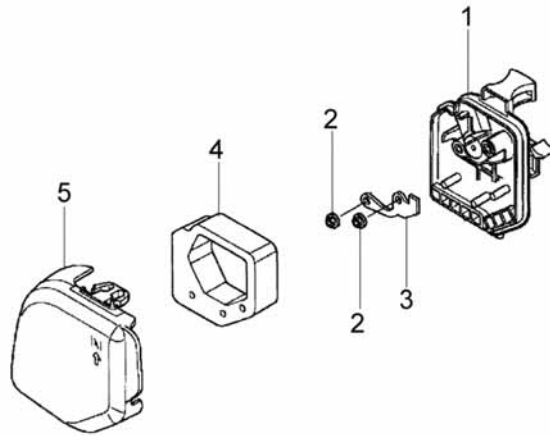

Ref.Nu	Qty	Part number	Description	Validity from	Validity till	Notes	Bulletin
1	1	H17220Z0H000	Filter support				
2	2	H9405005000	Nut				
3	1	H17204Z0H000	Air lever				
4	1	H17211Z0H000	Air filter				
5	1	H17231Z0H000	Air filter cover				
6	1	H17620ZM3816	Fuel cap				
7	1	H17533Z0H000	Grommet				
8	1	H17511Z0H023	Fuel tank				
9	1	H17702Z0H003	Fuel line				
10	1	H91401ZM3003	Hose clamp				
11	1	H17672Z0H003	Fuel filter				
12	1	H17701Z0H003	Fuel line				
13	1	H17504ZM3003	Bush				
14	2	H91501Z0H000	Spacer				
15	2	H90018Z0H003	Screw				
16	2	H90010Z0H003	Screw				
17	1	H17555Z0H010	Stand