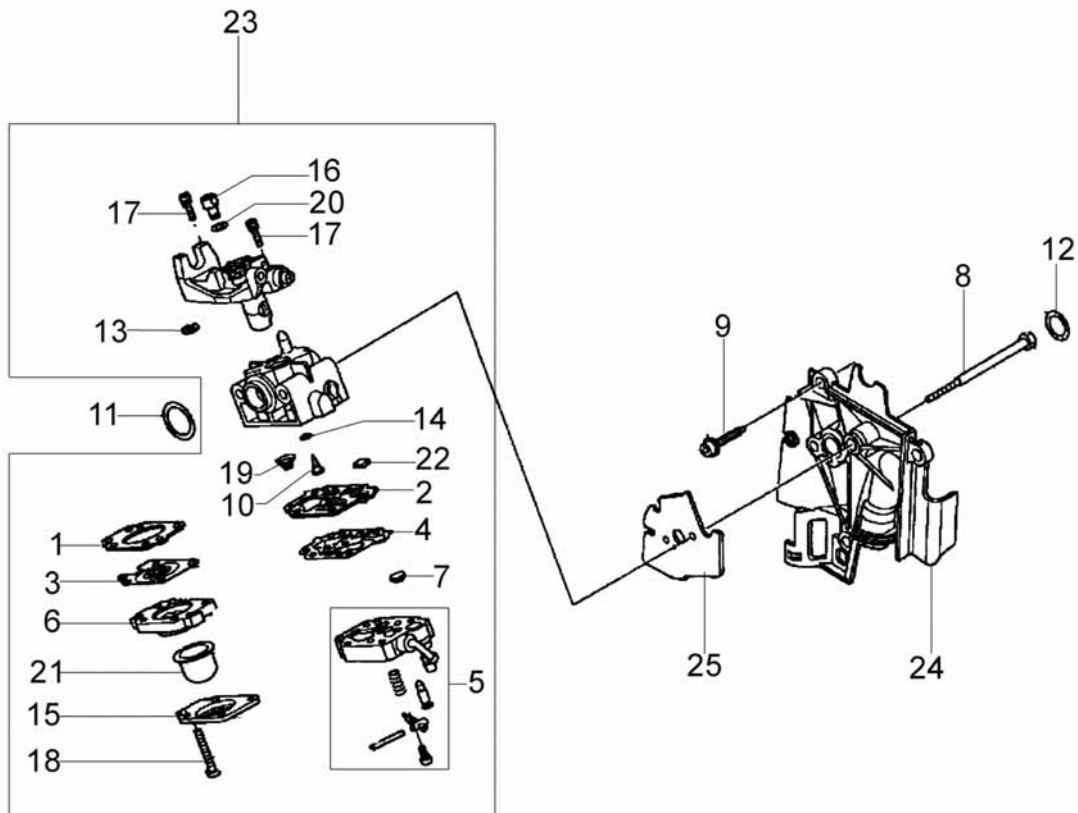

Ref.Nu	Qty	Part number	Description	Validity from	Validity till	Notes	Bulletin
1	1	H16010ZM3004	Gasket				
2	1	H16011Z0H013	Gasket				
3	1	H16013Z0H003	Diaphragm				
4	1	H16014ZM3004	Diaphragm pump				
5	1	H16015Z0H013	Pump body				
6	1	H16017ZM3004	Air purge body				
7	1	H16018ZM3802	Filter				
8	2	H90014Z0H003	Bolt				
9	3	H90018Z0H003	Screw				
10	1	H99101ZM50340	Jet				
11	1	H91301ZM3000	O-ring				
12	1	H91308Z3E000	O-ring				
13	1	H16024Z0H003	Retainer washer				
14	1	H16025ZM3004	O-ring				
15	1	H16026ZM3004	Cover				
16	1	H16027ZM3004	Adjuster nut				
17	2	H16028ZM3004	Screw				
18	4	H16029ZM3004	Screw				
19	1	H16030ZM3004	Spring				
20	1	H16031ZM3004	Washer				
21	1	H16032ZM3004	Primer				
22	1	H16035ZM3802	Filter				
23	1	H16100Z0H043	Carburettor WYB 6D				
24	1	H19631Z0H000	Insulator				
25	1	H16221Z0H000	Gasket