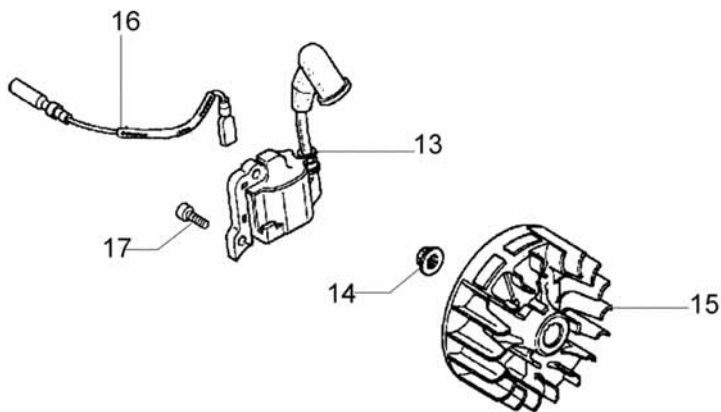

Ref.Nu	Qty	Part number	Description	Validity from	Validity till	Notes	Bulletin
1	1	H28400Z0H003	Starter assy				
2	1	H91504ZM3003	Collar				
3	3	H91506ZM3000	Bushing				
4	1	H28421Z0H003	Pulley				
5	1	H28433ZM3003	Bushing				
6	1	H28442Z0H003	Spring				
7	1	H28451Z0H003	Pulley				
8	1	H28459Z0H003	Spring fork				
9	1	H28461ZM3003	Handle				
10	1	H28462ZM3003	Rope				
11	1	H90012ZM3003	Screw				
12	3	H90018Z0H003	Screw				
13	1	H30500Z3E003	Bobina				
14	1	H90355427770	Nut				
15	1	H31110Z3E003	Rotor				
16	1	H32195Z0H000	Cable				
17	2	H90012Z0H005	Screw