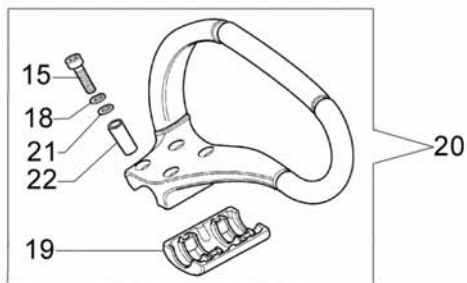

Ref.Nu	Qty	Part number	Description	Validity from	Validity till	Notes	Bulletin
1	2	3801016	Screw				
2	1	61170085	Upper adaptor				
3	1	61170084	Lower adaptor				
4	2	3914003	Nut				
5	1	4161364	Bushing				
6	1	4161428	Shock absorber				
7	4	3801021	Screw				
8	4	3819010	Washer				
9	4	3916006	Washer				
10	1	3035023R	Hook				
11	1	3024012	Ring				
12	1	630900202R	Cover				
13	1	61170050AR	Clutch drum				
14	1	61072047R	Tube Ø24				
15	1	3801015	Screw				
16	1	61170075R	Drive shaft				
17	1	61170066AR	Bevel gear Ø24				
18	1	3901016	Screw				
19	1	3901008	Screw				
20	1	3025026	Ring				
21	1	3035044	Bearing				
22	1	3035043	Bearing				
23	1	3024009R	Ring				
24	1	61170119AR	Gear case				
25	1	3906030	Screw				
26	1	3035045	Bearing				
27	1	61170122	Shaft				
28	1	3034008	Bearing				
29	1	3025018	Ring				
30	1	61170134	Seal ring				
31	1	61170123	Hub				
32	1	61170124	Thrust washer				
33	1	3933105	Nut				
34	1	61170135	Bevel gear set				
35	1	61170175R	Band d.24				
36	1	3025019	Ring				
37	1	61110074R	Guard				

Ref.Nu	Qty	Part number	Description	Validity from	Validity till	Notes	Bulletin
1	1	61172019A	Tap'n go head with 2 nylon lines				
2	2	3960040R	Screw				
3	1	61240161R	Plate				
4	4	3801010R	Screw				
5	1	4179113A	Skirt w/blade				
6	1	4174275R	Blade				
7	1	61072044	Plastic guard				
8	1	4199005A	Bushing				
9	1	61110076	Insert				
10	1	4199004	Spring				
11	1	4199014A	Nylon spool Ø2.4				
12	1	4199046	Cover				
13	1	4095673AR	Disk 3t				
14	1	61170181	Tool kit				
15	1	4160463AR	Single harness				
16	1	61262006	Decals set				
17	4	3819006	Washer				
18	1	4199049	Spool				
19	1	4199048R	Spring				
20	1	63019011A	Quick load head with 2 nylon lines				