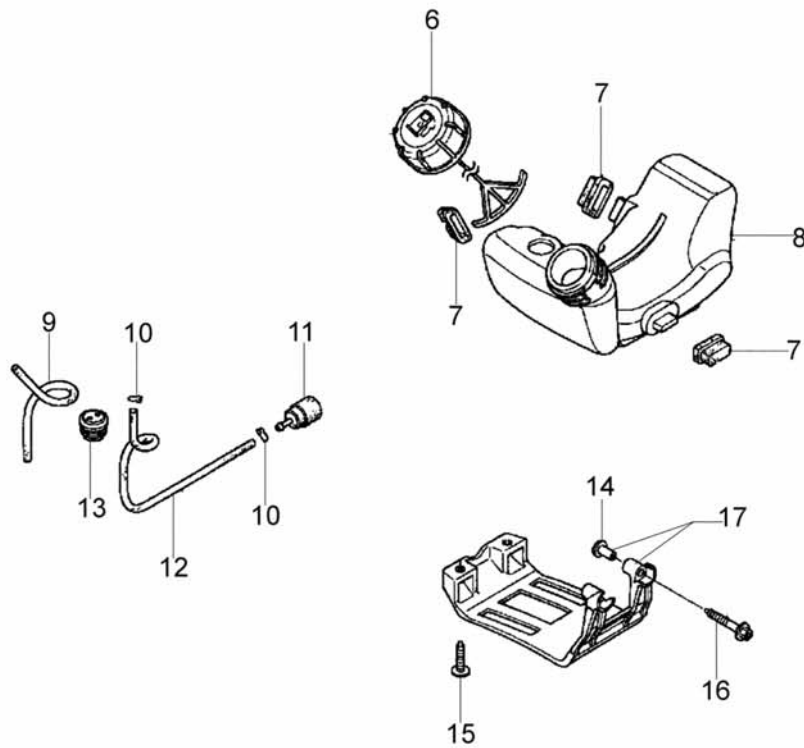

Ref.Nu	Qty	Part number	Description	Validity from	Validity till	Notes	Bulletin
1	1	H28400Z0H003	Starter assy				
2	1	H91504ZM3003	Collar				
3	3	H91506ZM3000	Bushing				
4	1	H28421Z0H003	Pulley				
5	1	H28433ZM3003	Bushing				
6	1	H28442Z0H003	Spring				
7	1	H28451Z0H003	Pulley				
8	1	H28459Z0H003	Spring fork				
9	1	H28461ZM3003	Handle				
10	1	H28462ZM3003	Rope				
11	1	H90012ZM3003	Screw				
12	3	H90018Z0H003	Screw				
13	1	H30500Z3E003	Bobina				
14	1	H90355427770	Nut				
15	1	H31110Z3E003	Rotor				
16	1	H32195Z0H000	Cable				
17	2	H90012Z0H005	Screw				

Ref.Nu	Qty	Part number	Description	Validity from	Validity till	Notes	Bulletin
1	1	61040052	Pawl				
2	1	61040057R	Spring				
3	1	61040056R	Spring				
4	1	61040049	Throttle lever				
5	1	61170080	Band				
6	1	3960061AR	Screw				
7	1	61040054	Plate				
8	2	3914003	Nut				
9	1	61072049	Handle				
10	1	3801011	Screw				
11	3	3960067	Screw				
12	1	61040050A	Lever				
13	1	61040053	Plate				
14	1	61070042	Switch				
15	4	3801015	Screw				
16	1	61170082	Throttle cable				
17	1	61170083	Cable				
18	4	3819006	Washer				
19	1	61170088	Clamp				
20	1	61170103A	Handle				
21	4	3916005	Washer				
22	4	61170133	Insert				

Ref.Nu	Qty	Part number	Description	Validity from	Validity till	Notes	Bulletin
1	1	61172019A	Tap'n go head with 2 nylon lines				
2	2	3960040R	Screw				
3	1	61240161R	Plate				
4	4	3801010R	Screw				
5	1	4179113A	Skirt w/blade				
6	1	4174275R	Blade				
7	1	61072044	Plastic guard				
8	1	4199005A	Bushing				
9	1	61110076	Insert				
10	1	4199004	Spring				
11	1	4199014A	Nylon spool Ø2.4				
12	1	4199046	Cover				
13	1	4095673AR	Disk 3t				
14	1	61170181	Tool kit				
15	1	4160463AR	Single harness				
16	1	61262006	Decals set				
17	4	3819006	Washer				
18	1	4199049	Spool				
19	1	4199048R	Spring				
20	1	63019011A	Quick load head with 2 nylon lines				