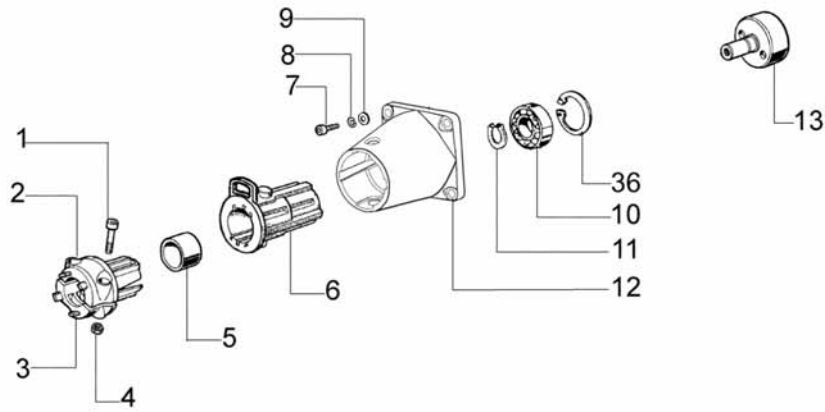

Ref.Nu	Qty	Part number	Description	Validity from	Validity till	Notes	Bulletin
1	2	3801016	Screw				
2	1	61170085	Upper adaptor				
3	1	61170084	Lower adaptor				
4	2	3914003	Nut				
5	1	4161364	Bushing				
6	1	4161428	Shock absorber				
7	4	3801021	Screw				
8	4	3819010	Washer				
9	4	3916006	Washer				
10	1	3035023R	Hook				
11	1	3024012	Ring				
12	1	630900202R	Cover				
13	1	61170050AR	Clutch drum				
14	1	61072047R	Tube Ø24				
15	1	3801015	Screw				
16	1	61170075R	Drive shaft				
17	1	61170066AR	Bevel gear Ø24				
18	1	3901016	Screw				
19	1	3901008	Screw				
20	1	3025026	Ring				
21	1	3035044	Bearing				
22	1	3035043	Bearing				
23	1	3024009R	Ring				
24	1	61170119AR	Gear case				
25	1	3906030	Screw				
26	1	3035045	Bearing				
27	1	61170122	Shaft				
28	1	3034008	Bearing				
29	1	3025018	Ring				
30	1	61170134	Seal ring				
31	1	61170123	Hub				
32	1	61170124	Thrust washer				
33	1	3933105	Nut				
34	1	61170135	Bevel gear set				
35	1	61170175R	Band d.24				
36	1	3025019	Ring				
37	1	61110074R	Guard				

Ref.Nu	Qty	Part number	Description	Validity from	Validity till	Notes	Bulletin
1	1	61172019A	Tap'n go head with 2 nylon lines				
2	2	3960040R	Screw				
3	1	61240161R	Plate				
4	4	3801010R	Screw				
5	1	4179113A	Skirt w/blade				
6	1	4174275R	Blade				
7	1	61072044	Plastic guard				
8	1	4199005A	Bushing				
9	1	61110076	Insert				
10	1	4199004	Spring				
11	1	4199014A	Nylon spool Ø2.4				
12	1	4199046	Cover				
13	1	4095673AR	Disk 3t				
14	1	61170181	Tool kit				
15	1	4160463AR	Single harness				
16	1	61262006	Decals set				
17	4	3819006	Washer				
18	1	4199049	Spool				
19	1	4199048R	Spring				
20	1	63019011A	Quick load head with 2 nylon lines				