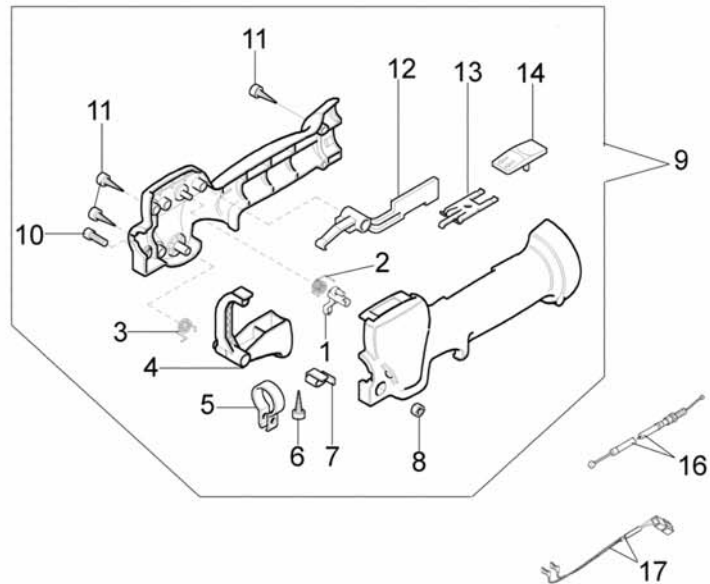

Ref.Nu	Qty	Part number	Description	Validity from	Validity till	Notes	Bulletin
1	2	3801016	Screw				
2	1	61170085	Upper adaptor				
3	1	61170084	Lower adaptor				
4	2	3914003	Nut				
5	1	4161364	Bushing				
6	1	4161428	Shock absorber				
7	4	3801021	Screw				
8	4	3819010	Washer				
9	4	3916006	Washer				
10	1	3035023R	Hook				
11	1	3024012	Ring				
12	1	630900202R	Cover				
13	1	61170050AR	Clutch drum				
14	1	61072047R	Tube Ø24				
15	1	3801015	Screw				
16	1	61170075R	Drive shaft				
17	1	61170066AR	Bevel gear Ø24				
18	1	3901016	Screw				
19	1	3901008	Screw				
20	1	3025026	Ring				
21	1	3035044	Bearing				
22	1	3035043	Bearing				
23	1	3024009R	Ring				
24	1	61170119AR	Gear case				
25	1	3906030	Screw				
26	1	3035045	Bearing				
27	1	61170122	Shaft				
28	1	3034008	Bearing				
29	1	3025018	Ring				
30	1	61170134	Seal ring				
31	1	61170123	Hub				
32	1	61170124	Thrust washer				
33	1	3933105	Nut				
34	1	61170135	Bevel gear set				
35	1	61170175R	Band d.24				
36	1	3025019	Ring				
37	1	61110074R	Guard				

Ref.Nu	Qty	Part number	Description	Validity from	Validity till	Notes	Bulletin
1	1	61172019A	Tap'n go head with 2 nylon lines				
2	2	3960040R	Screw				
3	1	61240161R	Plate				
4	4	3801010R	Screw				
5	1	4179113A	Skirt w/blade				
6	1	4174275R	Blade				
7	1	61072044	Plastic guard				
8	1	4199005A	Bushing				
9	1	61110076	Insert				
10	1	4199004	Spring				
11	1	4199014A	Nylon spool Ø2.4				
12	1	4199046	Cover				
13	1	4095673AR	Disk 3t				
14	1	61170181	Tool kit				
15	1	4160463AR	Single harness				
16	1	61262006	Decals set				
17	4	3819006	Washer				
18	1	4199049	Spool				
19	1	4199048R	Spring				
20	1	63019011A	Quick load head with 2 nylon lines				