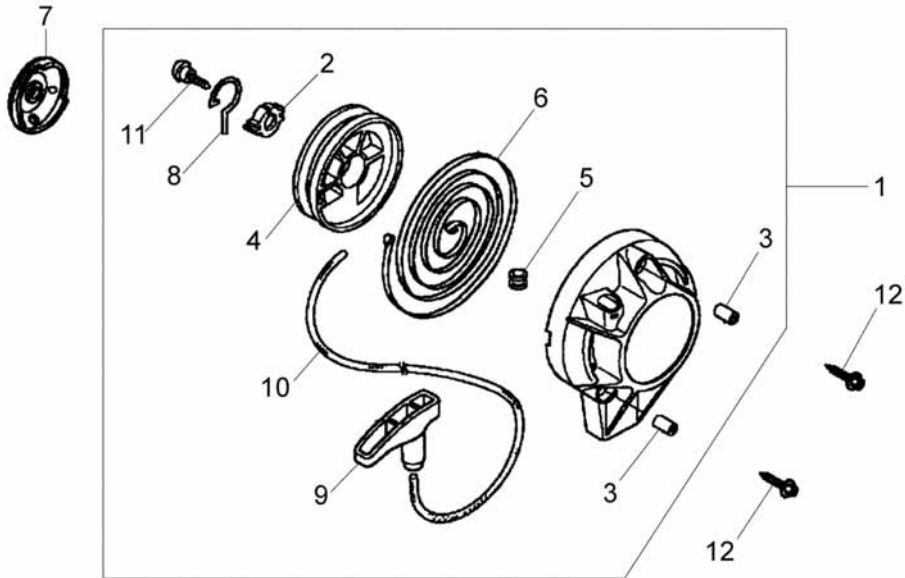

Ref.Nu	Qty	Part number	Description	Validity from	Validity till	Notes	Bulletin
1	1	H28400Z0H003	Starter assy				
2	1	H91504ZM3003	Collar				
3	3	H91506ZM3000	Bushing				
4	1	H28421Z0H003	Pulley				
5	1	H28433ZM3003	Bushing				
6	1	H28442Z0H003	Spring				
7	1	H28451Z0H003	Pulley				
8	1	H28459Z0H003	Spring fork				
9	1	H28461ZM3003	Handle				
10	1	H28462ZM3003	Rope				
11	1	H90012ZM3003	Screw				
12	3	H90018Z0H003	Screw				
13	1	H30500Z3E003	Bobina				
14	1	H90355427770	Nut				
15	1	H31110Z3E003	Rotor				
16	1	H32195Z0H000	Cable				
17	2	H90012Z0H005	Screw