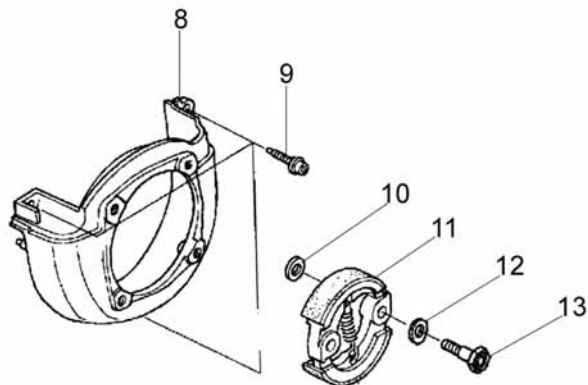

Ref.Nu	Qty	Part number	Description	Validity from	Validity till	Notes	Bulletin
1	1	H18310Z0H800	Muffler				
2	2	H90136SM4901	Nut				
3	1	H18350Z0H800	Net				
4	2	H90055ZE1000	Screw				
5	1	H18515Z0H000	Support				
6	2	H90001Z0H003	Bolt				
7	1	H90011Z0H003	Bolt				
8	1	H19611Z0H000	Cover				
9	3	H90009Z0H003	Bolt				
10	2	H22254Z3E000	Washer				
11	1	H22000ZM3003	Clutch				
12	2	H22255Z3E000	Washer				
13	2	H22253Z3E000	Bolt