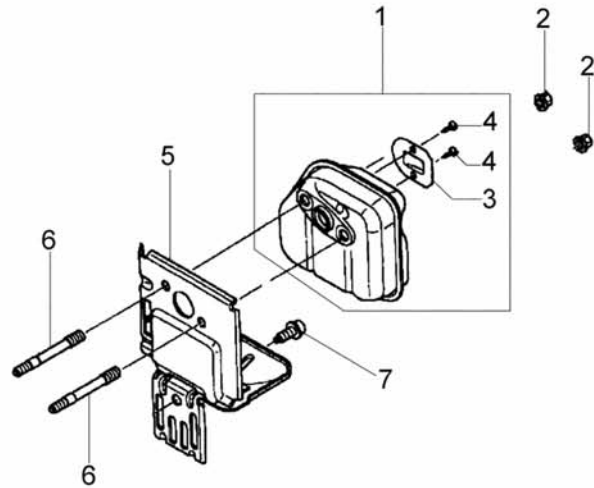

Ref.Nu	Qty	Part number	Description	Validity from	Validity till	Notes	Bulletin
1	1	H18310Z0H800	Muffler				
2	2	H90136SM4901	Nut				
3	1	H18350Z0H800	Net				
4	2	H90055ZE1000	Screw				
5	1	H18515Z0H000	Support				
6	2	H90001Z0H003	Bolt				
7	1	H90011Z0H003	Bolt				
8	1	H19611Z0H000	Cover				
9	3	H90009Z0H003	Bolt				
10	2	H22254Z3E000	Washer				
11	1	H22000ZM3003	Clutch				
12	2	H22255Z3E000	Washer				
13	2	H22253Z3E000	Bolt