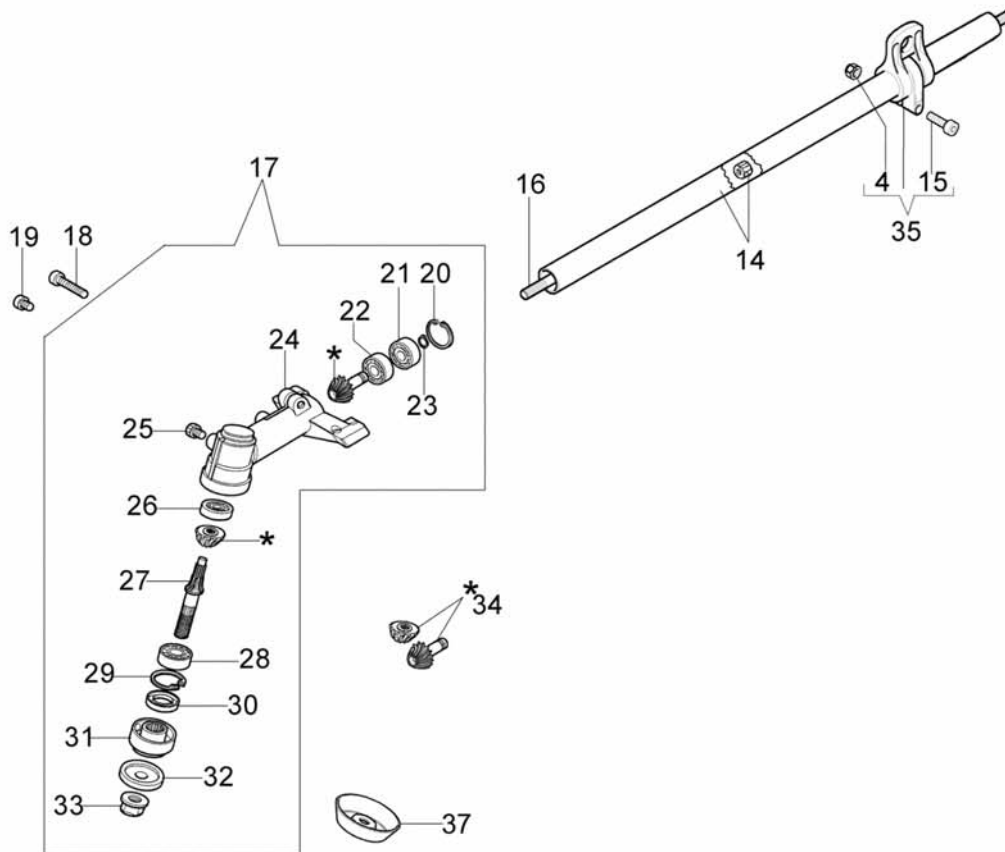

Ref.Nu	Qty	Part number	Description	Validity from	Validity till	Notes	Bulletin
1	2	3801016	Screw				
2	1	61170085	Upper adaptor				
3	1	61170084	Lower adaptor				
4	2	3914003	Nut				
5	1	4161364	Bushing				
6	1	4161428	Shock absorber				
7	4	3801021	Screw				
8	4	3819010	Washer				
9	4	3916006	Washer				
10	1	3035023R	Hook				
11	1	3024012	Ring				
12	1	630900202R	Cover				
13	1	61170050AR	Clutch drum				
14	1	61072047R	Tube Ø24				
15	1	3801015	Screw				
16	1	61170075R	Drive shaft				
17	1	61170066AR	Bevel gear Ø24				
18	1	3901016	Screw				
19	1	3901008	Screw				
20	1	3025026	Ring				
21	1	3035044	Bearing				
22	1	3035043	Bearing				
23	1	3024009R	Ring				
24	1	61170119AR	Gear case				
25	1	3906030	Screw				
26	1	3035045	Bearing				
27	1	61170122	Shaft				
28	1	3034008	Bearing				
29	1	3025018	Ring				
30	1	61170134	Seal ring				
31	1	61170123	Hub				
32	1	61170124	Thrust washer				
33	1	3933105	Nut				
34	1	61170135	Bevel gear set				
35	1	61170175R	Band d.24				
36	1	3025019	Ring				
37	1	61110074R	Guard