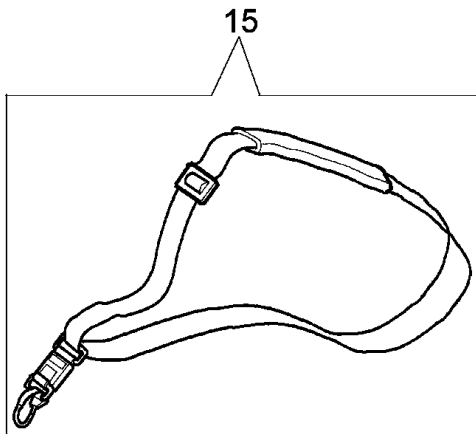

Drawing	Transmission		
Refer ence	Qty	Item number	Description
1	1	61040052	Pawl
2	1	61040057	Spring
3	1	61040056	Spring
4	1	61040049	Throttle lever
5	1	61170080	Band
6	1	3960061	Screw
7	1	61040054	Plate
8	2	3914003	Nut
9	1	61170066A	Bevel gear Ø24
10	1	3801011	Screw
11	3	3960067	Screw
12	1	61040050A	Lever
13	1	61040053	Plate
14	1	61070042	Switch
15	1	61072049	Handle
16	1	61170082	Throttle cable
17	1	61170083	Cable
18	4	3801015	Screw
19	4	3819006	Washer
20	4	3916005	Washer
21	1	61170088	Clamp
22	1	61170103	Handle
23	1	3801015	Screw
24	1	61170068	Band
25	1	61072047	Tube Ø24
26	1	61170075R	Drive shaft
27	1	3901008	Screw
28	1	3901016	Screw
29	1	61170119A	Gear case
30	1	3035043	Bearing
31	1	3035044	Bearing
32	1	3025026	Ring
33	1	3024009	Ring
34	1	3906030	Screw
35	1	3035045	Bearing
36	1	61170122	Shaft
37	1	3034008	Bearing
38	1	3025018	Ring
39	1	61170134	Seal ring
40	1	61170123	Hub
41	1	61170124	Flange
42	1	3933105	Nut
43	1	61170135	Gear set
44	4	61170133	Insert

Walbro WYA-58

5 ● **KIT MEMBRANE & GUARNIZIONI**
DIAPHRAGM & GASKET SET

6 ■ **KIT RIPARAZIONE**
REPAIR KIT

Drawing Carburetor

Refer ence	Qty	Item number	Description
1	1	2318569	Screw
2	1	2318703	Washer
3	1	2318580	Screw
4	1	2318993	Snap ring
5	1	2318590	Gasket set
6	1	2318591	Repair kit
7	1	2318571	Cover
8	1	2318572	Fuel pump
9	4	2318585	Screw
10	1	003300204	Fuel filter
11	1	003300201	Spindle
12	1	2318577	Bolt
13	1	2318570	Pump body
14	1	2318189	Ring
15	1	2318748	Valve
16	1	2318567	Pump body

Drawing	Accessories		
Refer ence	Qty	Item number	Description
1	1	61172019	Tap'n go head with 2 nylon lines
2	2	3960040R	Screw
3	1	4138682	Plate
4	4	3801010R	Screw
5	1	4179113A	Skirt w/blade
6	1	4174275R	Blade
7	1	61072044	Plastic guard
8	2	4199005A	Bushing
9	1	61110076	Insert
10	1	4199004	Spring
11	1	4199014A	Nylon spool Ø2.4
12	1	4199026A	Cover
13	1	4095673R	Disk 3t
14	1	61170181	Tool kit
15	1	4160463R	Single harness
16	1	61172041	Labels kit
17	4	3819006	Washer