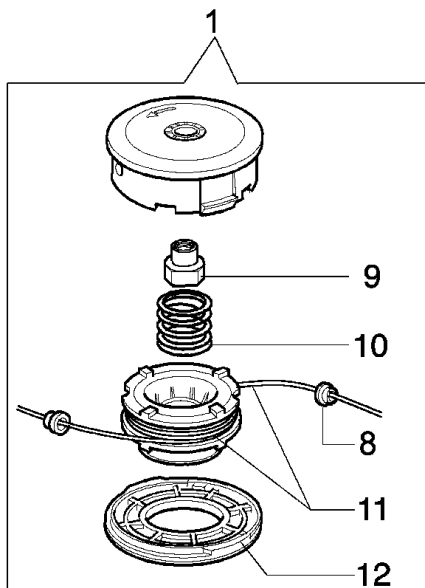

Drawing	Transmission		
Refer ence	Qty	Item number	Description
1	1	61040052	Pawl
2	1	61040057	Spring
3	1	61040056	Spring
4	1	61040049	Throttle lever
5	1	61170080	Band
6	1	3960061	Screw
7	1	61040054	Plate
8	2	3914003	Nut
9	1	61170066A	Bevel gear Ø24
10	1	3801011	Screw
11	3	3960067	Screw
12	1	61040050A	Lever
13	1	61040053	Plate
14	1	61070042	Switch
15	1	61072049	Handle
16	1	61170082	Throttle cable
17	1	61170083	Cable
18	4	3801015	Screw
19	4	3819006	Washer
20	4	3916005	Washer
21	1	61170088	Clamp
22	1	61170103	Handle
23	1	3801015	Screw
24	1	61170068	Band
25	1	61072047	Tube Ø24
26	1	61170075R	Drive shaft
27	1	3901008	Screw
28	1	3901016	Screw
29	1	61170119A	Gear case
30	1	3035043	Bearing
31	1	3035044	Bearing
32	1	3025026	Ring
33	1	3024009	Ring
34	1	3906030	Screw
35	1	3035045	Bearing
36	1	61170122	Shaft
37	1	3034008	Bearing
38	1	3025018	Ring
39	1	61170134	Seal ring
40	1	61170123	Hub
41	1	61170124	Flange
42	1	3933105	Nut
43	1	61170135	Gear set
44	4	61170133	Insert

Walbro WYA-58

5 ● **KIT MEMBRANE & GUARNIZIONI**
DIAPHRAGM & GASKET SET

6 ■ **KIT RIPARAZIONE**
REPAIR KIT

Drawing Carburetor

Refer ence	Qty	Item number	Description
1	1	2318569	Screw
2	1	2318703	Washer
3	1	2318580	Screw
4	1	2318993	Snap ring
5	1	2318590	Gasket set
6	1	2318591	Repair kit
7	1	2318571	Cover
8	1	2318572	Fuel pump
9	4	2318585	Screw
10	1	003300204	Fuel filter
11	1	003300201	Spindle
12	1	2318577	Bolt
13	1	2318570	Pump body
14	1	2318189	Ring
15	1	2318748	Valve
16	1	2318567	Pump body

Drawing	Accessories		
Refer ence	Qty	Item number	Description
1	1	61172019	Tap'n go head with 2 nylon lines
2	2	3960040R	Screw
3	1	4138682	Plate
4	4	3801010R	Screw
5	1	4179113A	Skirt w/blade
6	1	4174275R	Blade
7	1	61072044	Plastic guard
8	2	4199005A	Bushing
9	1	61110076	Insert
10	1	4199004	Spring
11	1	4199014A	Nylon spool Ø2.4
12	1	4199026A	Cover
13	1	4095673R	Disk 3t
14	1	61170181	Tool kit
15	1	4160463R	Single harness
16	1	61172041	Labels kit
17	4	3819006	Washer