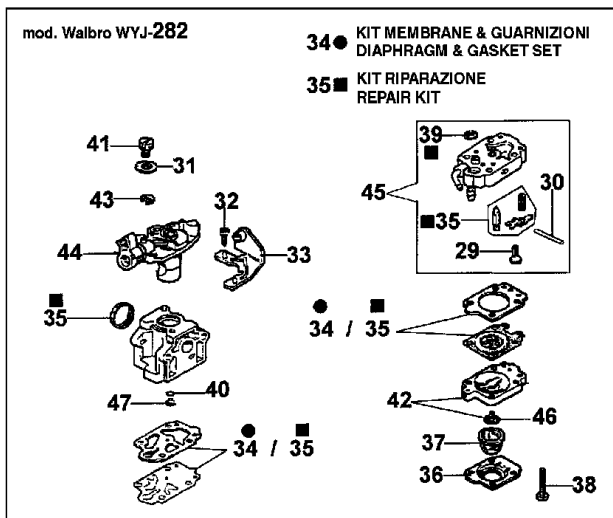

Kit aspiratore / Trittore
Optional vacuum / Shredder kit