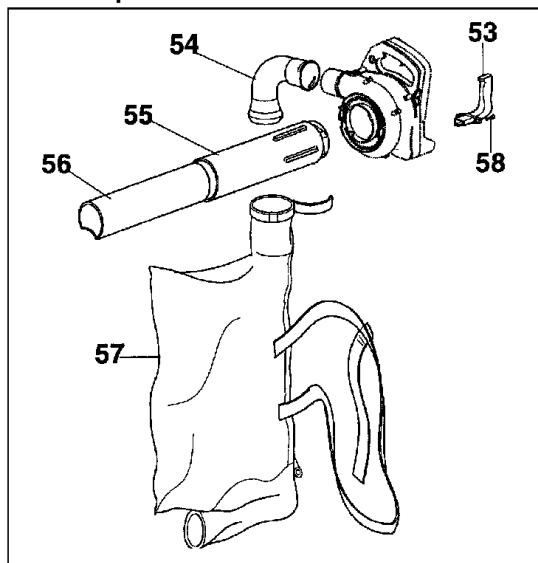

Kit aspiratore / Trittore
Optional vacuum / Shredder kit