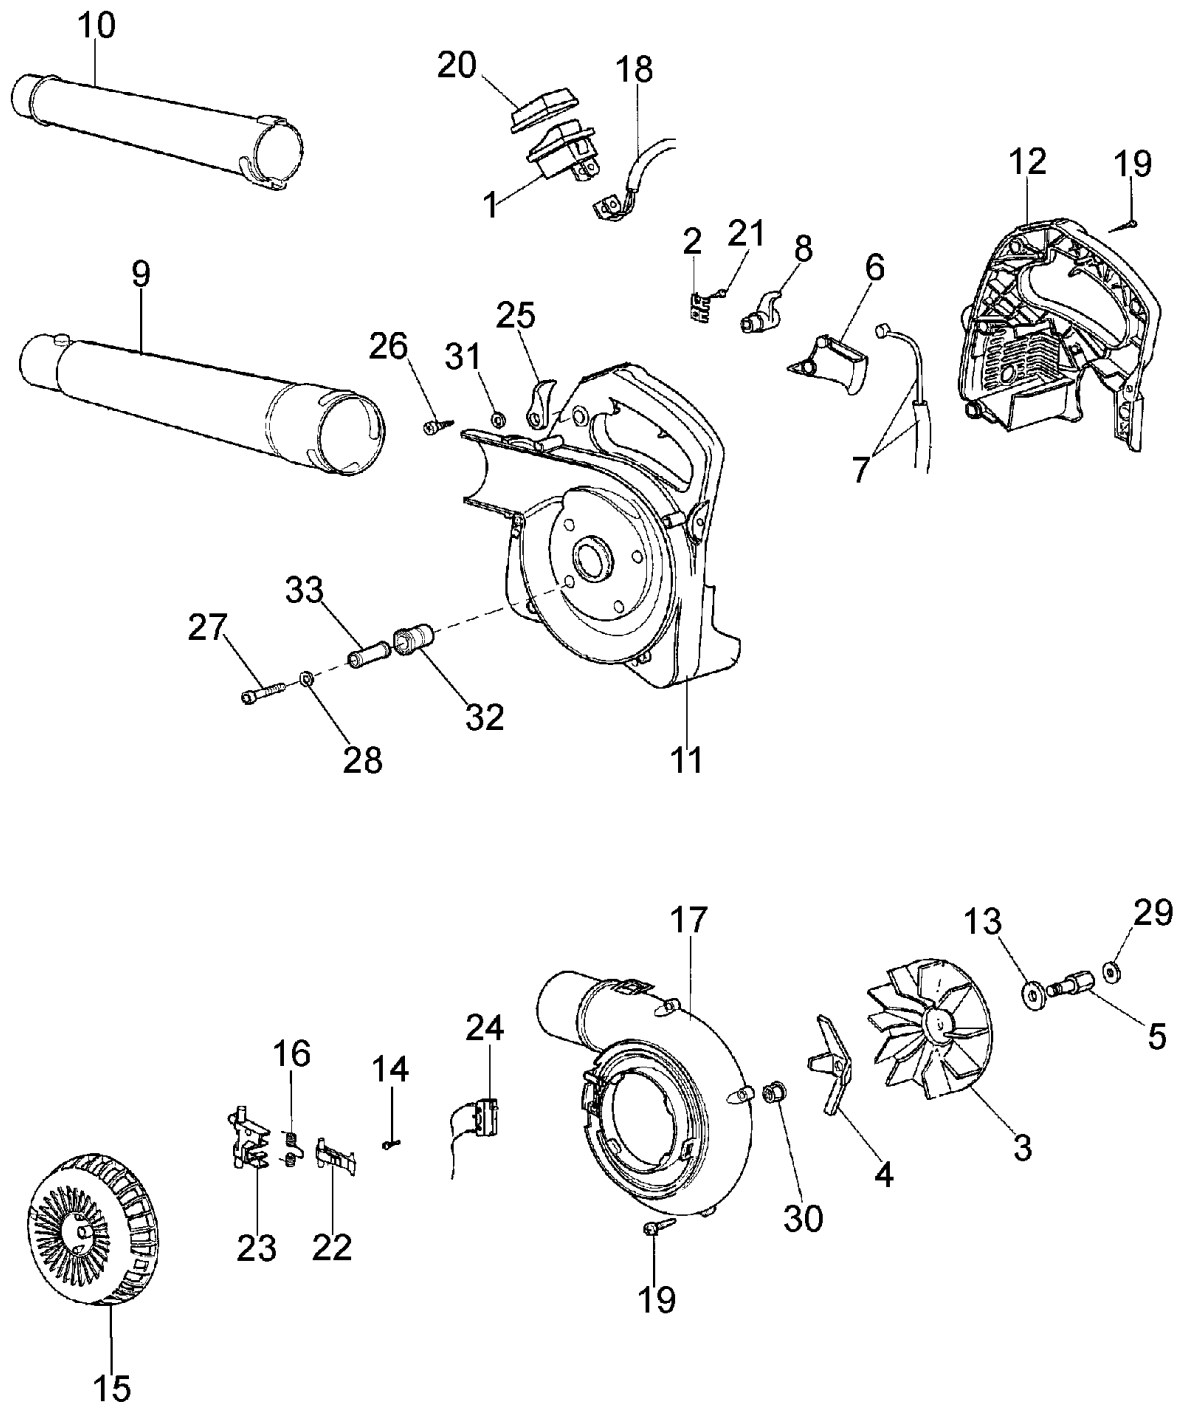

Drawing Starter assy and engine

---

Refer ence	Qty	Item number	Description
1	2	61070060	Screw
2	2	50070148	Spacer
3	1	61070059	Gasket
4	1	61070033	Gasket
5	1	56510010	Muffler
6	1	61070055	Plate
7	2	3806027	Screw
8	2	3960057	Screw
9	6	3916004	Washer
10	4	3801002	Screw
11	1	56510080	Deflector
12	1	56510069	Gasket
13	1	61070079R	Tank cap
14	1	61070006	Gasket
15	2	61070067	Ring
16	1	61070066	Piston pin
17	1	61070107	Piston assy Ø34
18	1	61070072A	Cpl. cylinder Ø34
19	2	61070065R	Piston ring Ø34
20	1	3055101	Spark plug
21	1	61070075	Seal ring
22	1	61070074	Seal ring
23	4	61070063	Screw
24	1	61070061R	Crankcase
25	1	3025019	Ring
26	1	61070070	Key
27	2	61070068	Spacer
28	1	61070076	Bearing
29	1	61070062	Gasket
30	2	3034010	Bearing
31	1	61070069	Crankshaft
32	3	61070073	Pin
33	1	61070039	Spring
34	1	61070038	Pawl
35	1	61070053	Clutch driver
36	1	61070017AR	Flywheel
37	1	4098377	Band
38	2	006000085	Screw
39	2	3819005	Washer
40	1	61070012	Cable
41	1	094600097A	Spark plug cap
42	1	56510066R	Ignition coil
43	1	094600450R	Fuel filter
44	1	61130060	Gasket set
45	1	3960070	Screw
46	1	4100415	Tube
47	1	094600169	Spring
48	2	61070007	Gasket
49	2	3801047	Screw

Drawing Fan assy

---

Refer ence	Qty	Item number	Description
1	1	2317021R	Switch
2	2	4191069B	Plate
3	1	56510004	Fan
4	1	56510005	Tool cutter
5	1	56510079	Pin
6	1	56510013	Throttle
7	1	56510014	Throttle cable
8	1	56510015	Throttle lever
9	1	56510018A	Blower tube grey
10	1	56510019A	Blower tube
11	1	56510083A	Cover
12	1	56510086	Cover
13	1	56510050	Washer
14	2	3960069R	Screw
15	1	56510009	Cover
16	1	56510011	Spring
17	1	56510034A	Half volute
18	1	61070012	Cable
19	10	3960057	Screw
20	1	2317013	Guard
21	2	3960030	Screw
22	1	56510024	Lever
23	1	56510063A	Cover
24	1	56510049	Cable
25	1	58040089	Lever
26	1	3960067	Screw
27	4	3801016	Screw
28	4	3918010	Washer
29	1	3818011A	Washer
30	1	3980012	Nut
31	1	3918003	Washer
32	1	56510077	Shock absorber
33	1	56510078R	Spacer