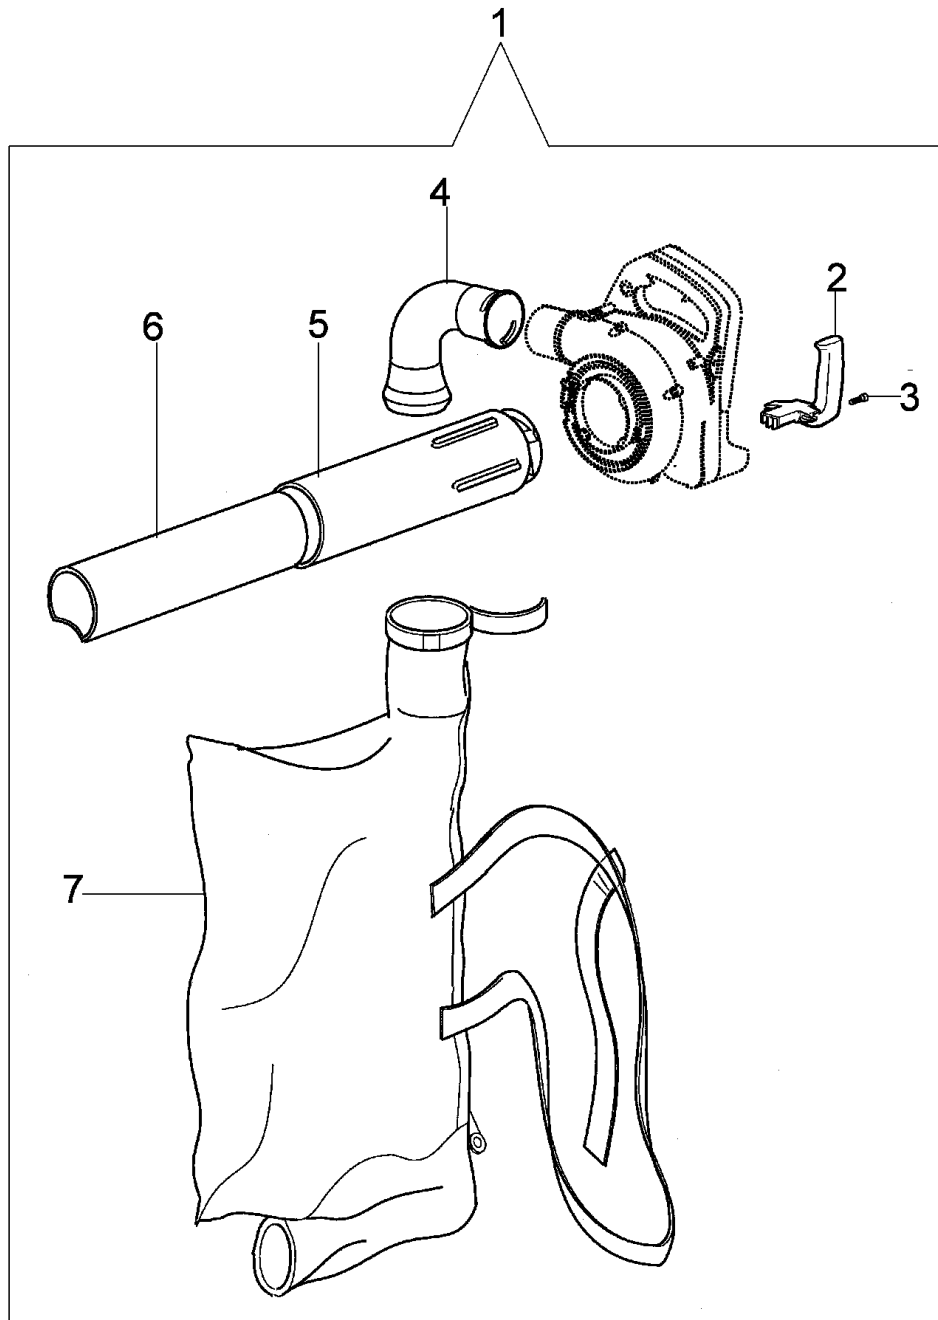

Kit aspiratore/Tritturatore

Optional vacuum / Shredder kit

Drawing	Accessories		
Reference	Qty	Item number	Description
1	1	56512008B	Exhauster kit
2	1	56510089	Handle
3	2	3960057	Screw
4	1	56510017	Elbow
5	1	56510021A	Fuel line
6	1	56510031	Fuel line
7	1	56510058A	Grass collector