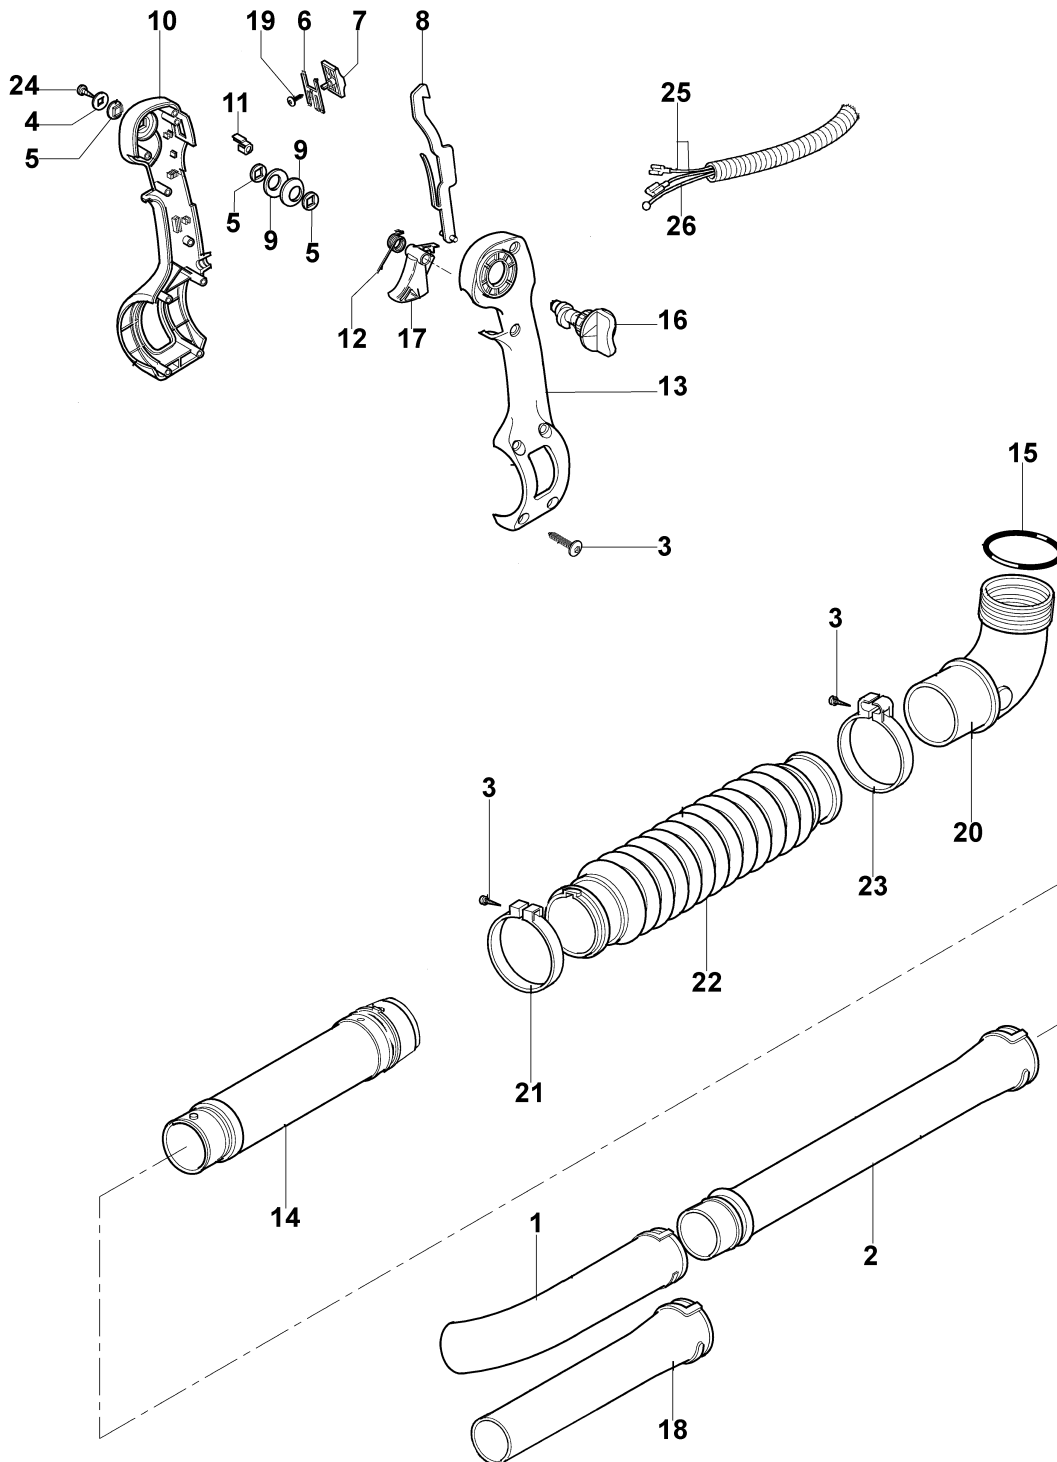

Illustration Blower lance assy

Illustration Blower lance assy

Ref.Nu	Qty	Part number	Description	Validity from	Validity till	Notes	Bulletin
1	1	56520058R	Tube				
2	1	56520080BR	Tube				
3	3	3960067AR	Screw				
4	1	56520068	Washer				
5	3	56520065	Flange				
6	1	61040053R	Plate				
7	1	61040051	Slide control				
8	1	56520062	Lever				
9	2	3057007	Spring				
10	1	56520059DR	Half grip				
11	2	61040054R	Plate				
12	1	56520081	Spring				
13	1	56520060B	Half grip				
14	1	56520056AR	Tube				
15	1	3049031R	Ring				
16	1	56520064	Limiter switch				
17	1	56520061R	Throttle				
18	1	56520110BR	Tube				
19	1	3960061AR	Screw				
20	1	56520047B	Elbow				
21	1	56520057R	Band				
22	1	56520052A	Tube				
23	1	56520053R	Band				
24	1	3960091AR	Screw				
25	1	56520063R	Cable				
26	1	56520067AR	Throttle cable