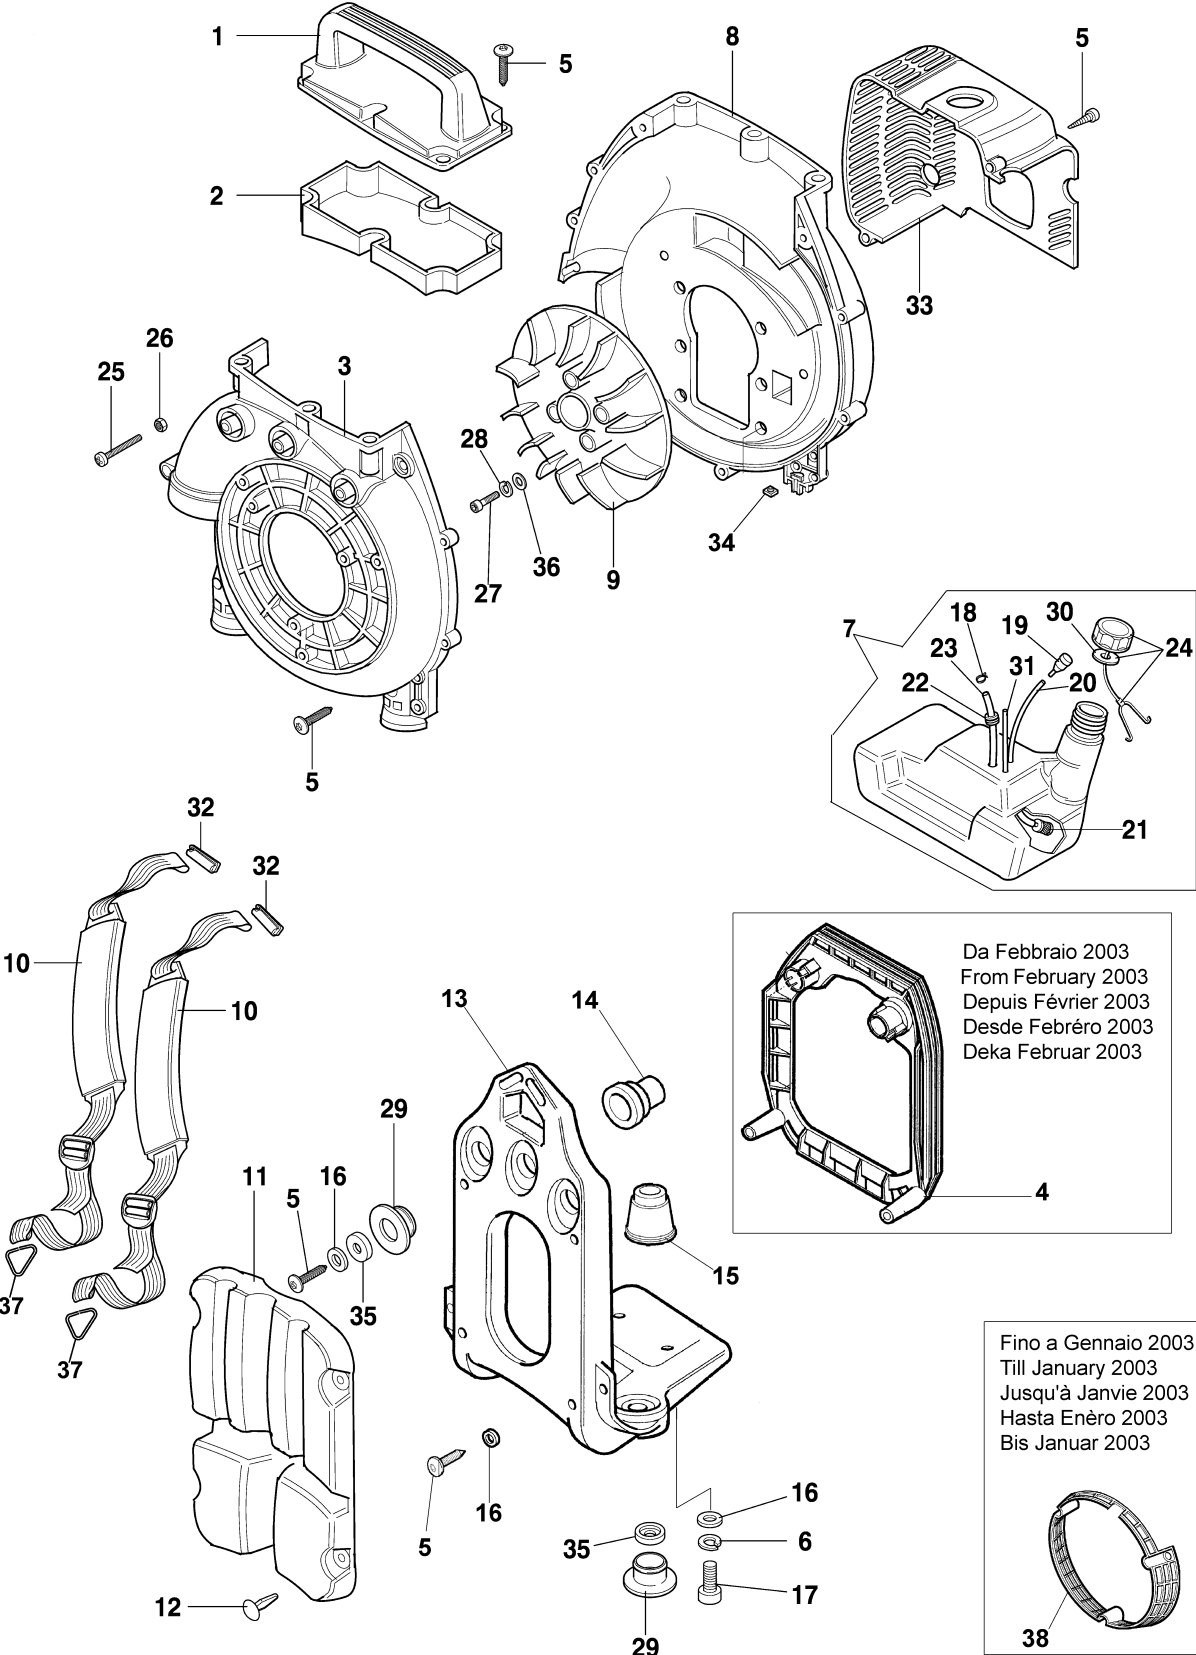

Illustration Deck and fan assy

Illustration Deck and fan assy

Ref.Nu	Qty	Part number	Description	Validity from	Validity till	Notes	Bulletin
1	1	56520035A	Cover				
2	1	56520034	Plate				
3	1	56520078B	Half volute				
4	1	56520112	Guard				
5	18	3960091AR	Screw				
6	2	3819006R	Washer				
7	1	56520048DR	Tank				
8	1	56520118A	Half volute				
9	1	56520003AR	Impeller				
10	2	56520086AR	Harness				
11	1	56520075AR	Padding				
12	4	3055054	Ring				
13	1	56520111	Frame				
14	1	56520070R	Support				
15	1	56020136	Anti-vibration springs assy				
16	2	3918005	Washer				
17	2	3801011	Screw				
18	1	4098377R	Band				
19	1	61070011AR	Breather valve				
20	1	56520051R	Tube				
21	1	50010218R	Fuel filter				
22	1	4161211R	Bush				
23	1	56520049	Tube				
24	1	61070079R	Tank cap				
25	2	3901064	Screw				
26	2	3914003R	Nut				
27	4	3801026R	Screw				
28	4	3819009R	Washer				
29	3	56520042R	Cover				
30	1	61070006R	Gasket				
31	1	56520050	Tube				
32	2	365200150A	Clamp				
33	1	56520120	Guard				
34	2	3980015	Nut				
35	3	56520043R	Flange				
36	4	3916006R	Washer				
37	2	3065010A	Hooking spring				
38	1	56520045	Guard