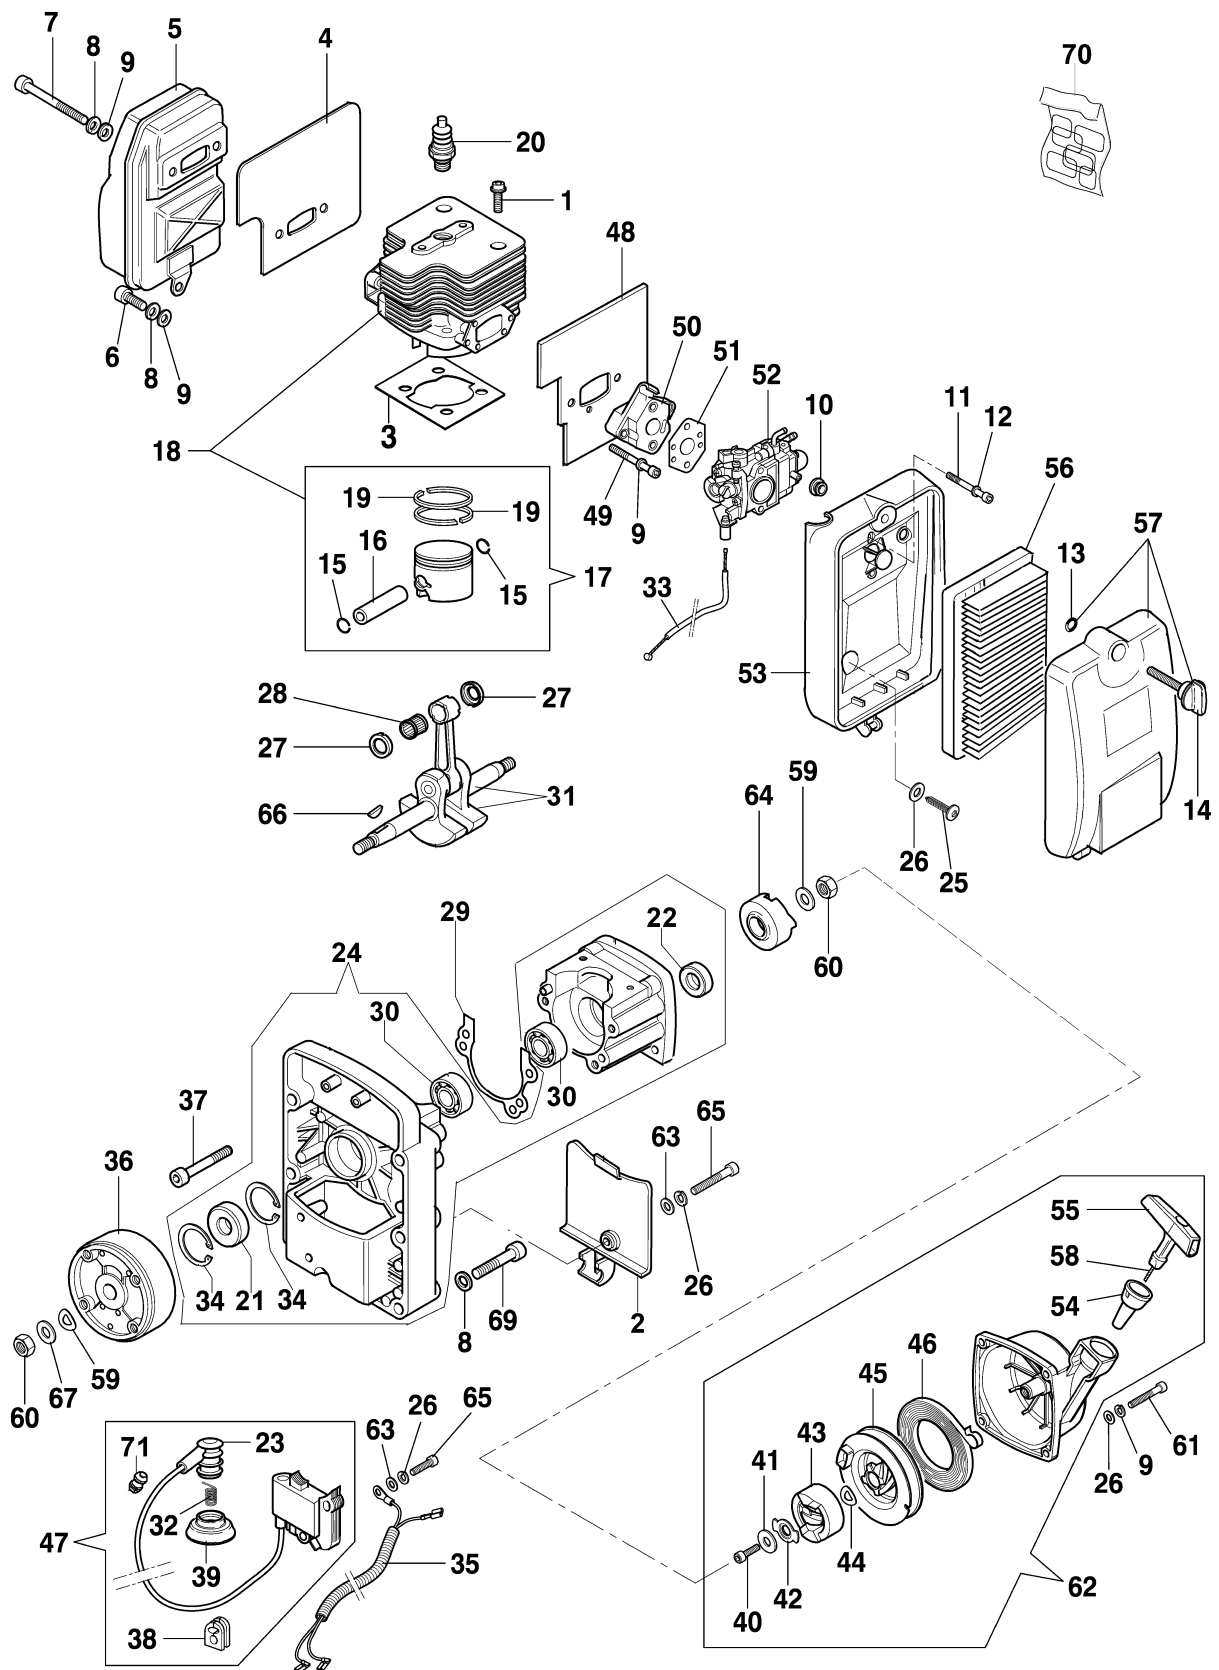

## Illustration Starter assy and engine

---

Ref.Nu	Qty	Part number	Description	Validity from	Validity till	Notes	Bulletin
1	6	56520107	Screw				
2	1	56520009	Cover				
3	1	56520097	Gasket				
4	1	56520010R	Gasket				
5	1	56520011AR	Muffler				
6	1	3801020	Screw				
7	2	3801059	Screw				
8	7	3819009R	Washer				
9	13	3916006R	Washer				
10	1	61120022	Gasket				
11	2	3801030R	Screw				
12	2	3833073R	Washer				
13	1	3049005R	O-ring				
14	1	56520031AR	Knob				
15	2	56520102	Spacer				
16	1	56520098	Plug				
17	1	56522023	Piston assy				
18	1	56522024	Cylinder				
19	2	56520095R	Piston ring				
20	1	3055114	Spark plug				
21	1	56520132	Seal ring				
22	1	56520105	Seal ring				
23	1	094600097AR	Spark plug cap				
24	1	56520129R	Crankcase				
25	1	3960091AR	Screw				
26	8	3918005	Washer				
27	2	56520100	Spacer				
28	1	56520101	Bearing				
29	1	56520096	Gasket				
30	2	56520131R	Bearing				
31	1	56520099	Crankshaft				
32	1	094600169A	Spring				
33	1	56520067AR	Throttle cable				
34	2	3025025	Ring				
35	1	56520063R	Cable				
36	1	56520004	Flywheel				
37	4	3860096R	Screw				
38	1	56520122	Grommet				
39	1	56520033	Cap				
40	1	3801010R	Screw				
41	1	3918020R	Washer				
42	1	56520040AR	Plate				

## Illustration Carburetor

---

Ref.Nu	Qty	Part number	Description	Validity from	Validity till	Notes	Bulletin
1	1	003300201	Spindle				
2	1	2318703	Washer				
3	2	2318580	Screw				
4	1	2318189	Ring				
5	1	2318674	Repair kit				
6	1	2318674	Repair kit				
7	1	2318571	Cover				
8	1	2318572	Primer pump				
9	4	2318585	Screw				
10	1	003300204	Fuel filter				
11	1	2318569	Screw				
12	1	2318577	Adjuster nut				
13	1	2318969	Primer body				
14	1	2318993	Support				
15	1	2318493	Valve				
16	1	2318491	Pump body assy				
17	1	2318592	Valve				