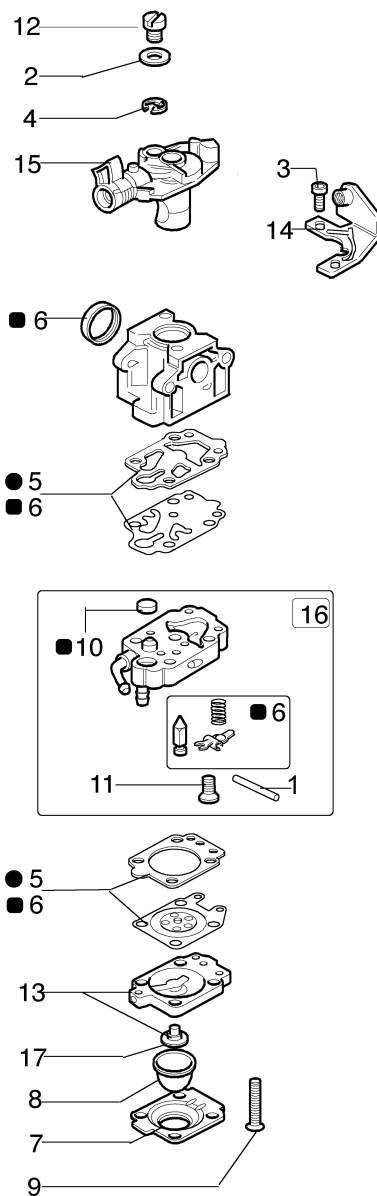

mod. WYK-176A

compl. p.n. 2318495R

- 5 KIT MEMBRANE E GUARNIZIONI
  DIAPHRAGM & GASKET SET
- 6 KIT RIPARAZIONE
  REPAIR SET

Illustration Carburetor

Ref.Nu	Qty	Part number	Description	Validity from	Validity till	Notes	Bulletin
1	1	003300201	Spindle				
2	1	2318703	Washer				
3	2	2318580	Screw				
4	1	2318189	Ring				
5	1	2318674	Repair kit				
6	1	2318674	Repair kit				
7	1	2318571	Cover				
8	1	2318572	Primer pump				
9	4	2318585	Screw				
10	1	003300204	Fuel filter				
11	1	2318569	Screw				
12	1	2318577	Adjuster nut				
13	1	2318969	Primer body				
14	1	2318993	Support				
15	1	2318493	Valve				
16	1	2318491	Pump body assy				
17	1	2318592	Valve