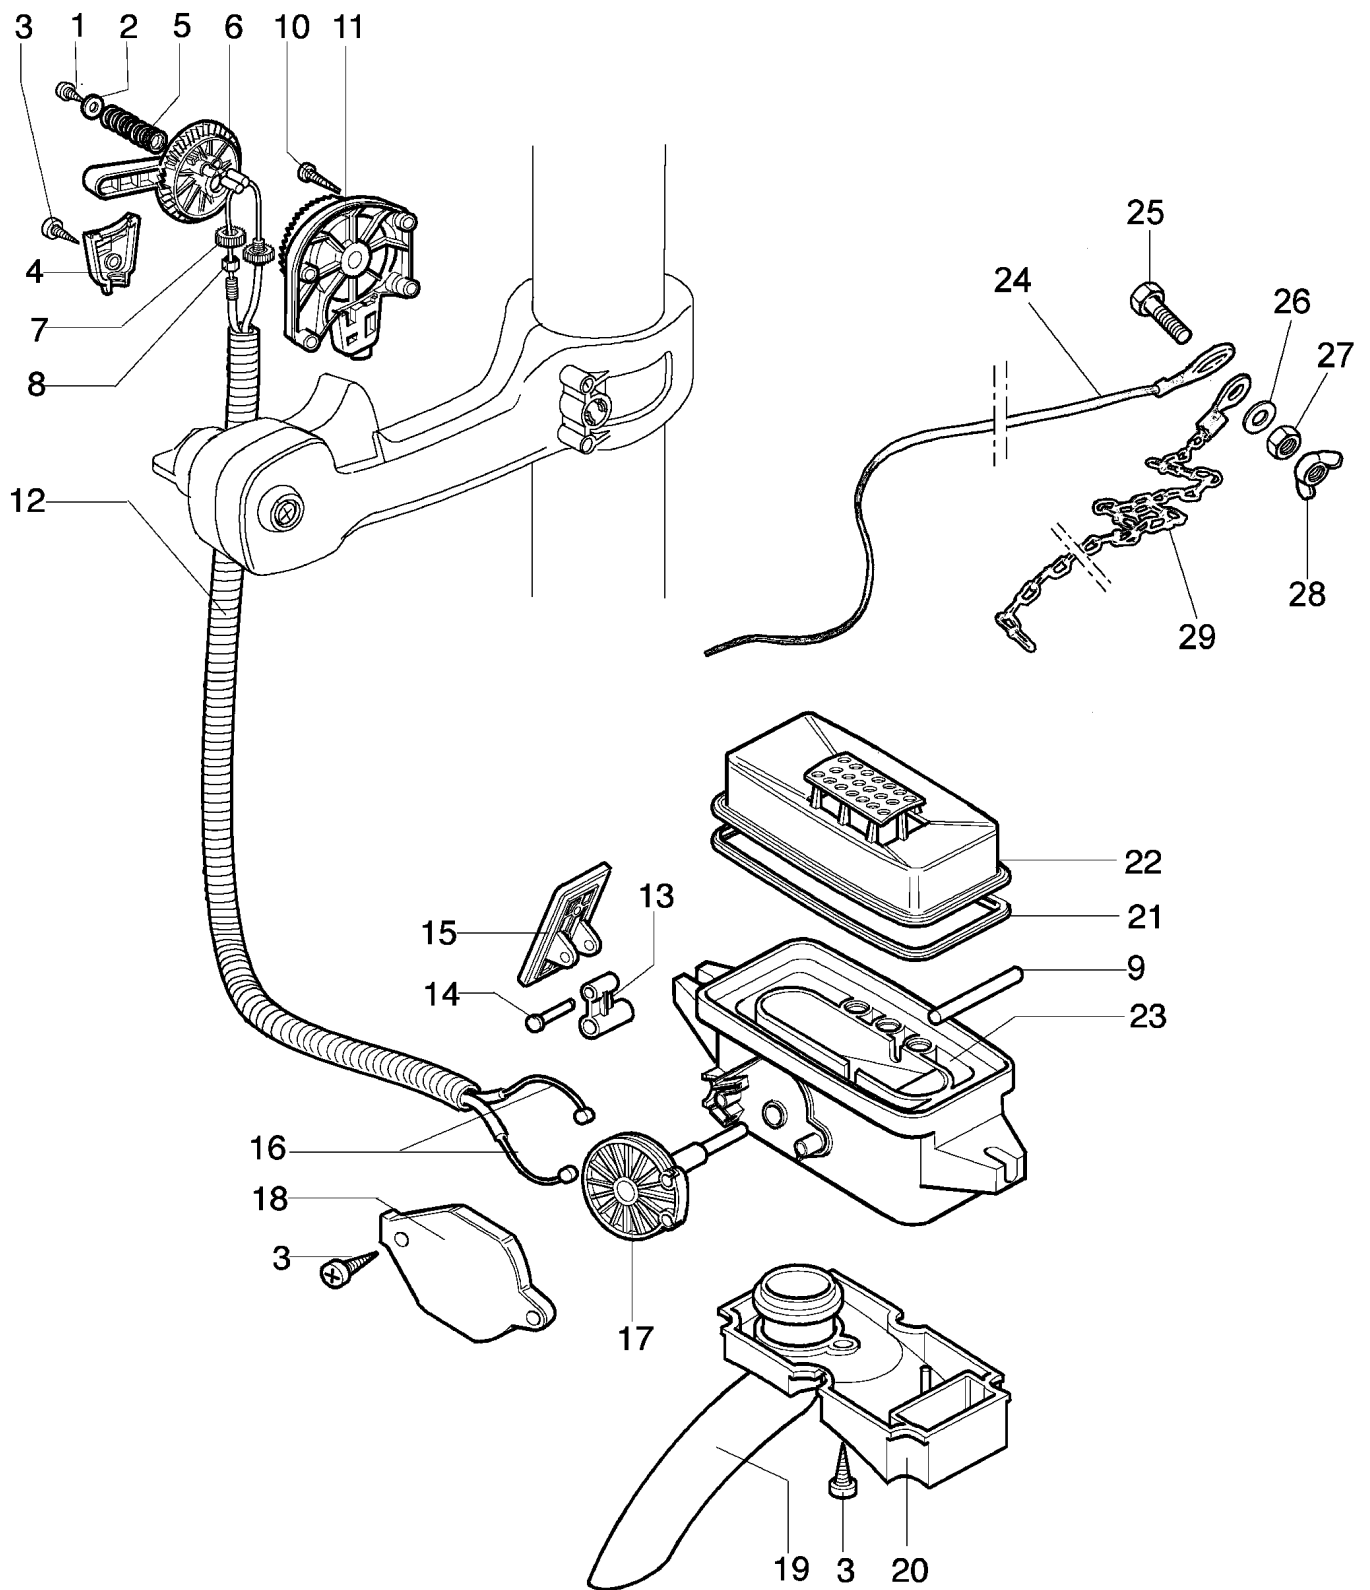

Drawing (Optional) dusting kit

Refer ence	Qty	Item number	Description
1	1	3960091	Screw
2	1	3918005	Washer
3	6	3960087	Screw
4	1	56020026	Cover
5	1	56020029	Spring
6	1	56020028	Lever
7	2	56020025	Gear
8	2	3911008	Nut
9	2	56020022	Pin
10	4	3960063	Screw
11	2	56020027	Support
12	1	56020037	Sheat
13	1	56020014	Support
14	1	56020013	Pin
15	1	56020011	Gate valve
16	2	56020024	Cable
17	2	56020015	Shaft
18	2	56020023	Guard
19	2	56020018	Hose
20	2	56020111	Support
21	1	56020113B	Gasket
22	1	56020008A	Starter case
23	4	56020107	Half case
24	1	56020050	Antistatic cable
25	1	3806021A	Screw
26	1	3918010	Washer
27	1	3912005	Nut
28	1	3915005	Nut
29	1	56020051	Chain