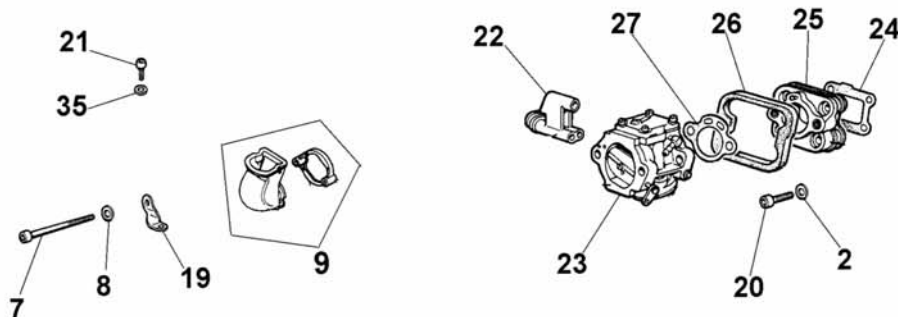

Ref.Nu	Qty	Part number	Description	Validity from	Validity till	Notes	Bulletin
1	1	018600108	Knob				
2	1	3833073	Washer				
3	1	3049005	O-ring				
4	1	018600107	Cover				
5	1	099900296R	Screw				
6	1	099900849	Cover				
7	1	028200171	Screw				
8	1	3033074	Washer				
9	1	018600278	Manifold				
11	1	018600273B	Flange				
12	1	330000010	O-ring				
13	1	018600075R	Air filter				
14	1	018600058R	Air filter				
15	1	018600090A	Gasket				
16	1	018600056AR	Air filter				
17	3	020000013	Screw				
18	1	52010014B	Central body				
19	1	099900138A	Plate				
20	1	006000101R	Screw				
21	1	3908003	Screw				
22	1	099900753	Screw guide				
23	1	099900852	Carburettor WGA-9				
24	1	099900031	Gasket				
25	1	099900033	Insulator				
26	1	099900111	Flange				
27	1	099900035	Gasket				
35	1	006000315	Washer