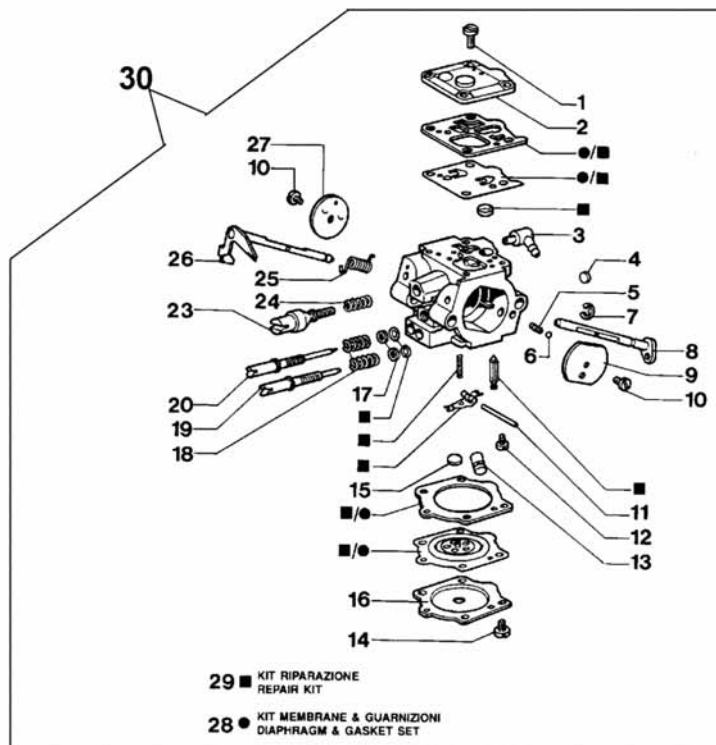

Ref.Nu	Qty	Part number	Description	Validity from	Validity till	Notes	Bulletin
1	1	018600108	Knob				
2	1	3833073	Washer				
3	1	3049005	O-ring				
4	1	018600107	Cover				
5	1	099900296R	Screw				
6	1	099900849	Cover				
7	1	028200171	Screw				
8	1	3033074	Washer				
9	1	018600278	Manifold				
11	1	018600273B	Flange				
12	1	330000010	O-ring				
13	1	018600075R	Air filter				
14	1	018600058R	Air filter				
15	1	018600090A	Gasket				
16	1	018600056AR	Air filter				
17	3	020000013	Screw				
18	1	52010014B	Central body				
19	1	099900138A	Plate				
20	1	006000101R	Screw				
21	1	3908003	Screw				
22	1	099900753	Screw guide				
23	1	099900852	Carburettor WGA-9				
24	1	099900031	Gasket				
25	1	099900033	Insulator				
26	1	099900111	Flange				
27	1	099900035	Gasket				
35	1	006000315	Washer				