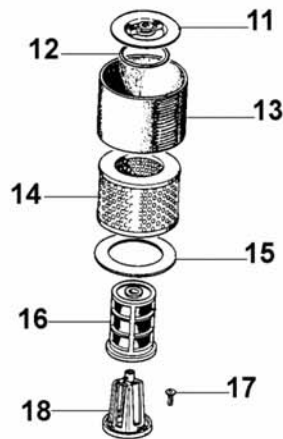

Ref.Nu	Qty	Part number	Description	Validity from	Validity till	Notes	Bulletin
1	1	018600108	Knob				
2	1	3833073	Washer				
3	1	3049005	O-ring				
4	1	018600107	Cover				
5	1	099900296R	Screw				
6	1	099900849	Cover				
7	1	028200171	Screw				
8	1	3033074	Washer				
9	1	018600278	Manifold				
11	1	018600273B	Flange				
12	1	330000010	O-ring				
13	1	018600075R	Air filter				
14	1	018600058R	Air filter				
15	1	018600090A	Gasket				
16	1	018600056AR	Air filter				
17	3	020000013	Screw				
18	1	52010014B	Central body				
19	1	099900138A	Plate				
20	1	006000101R	Screw				
21	1	3908003	Screw				
22	1	099900753	Screw guide				
23	1	099900852	Carburettor WGA-9				
24	1	099900031	Gasket				
25	1	099900033	Insulator				
26	1	099900111	Flange				
27	1	099900035	Gasket				
35	1	006000315	Washer