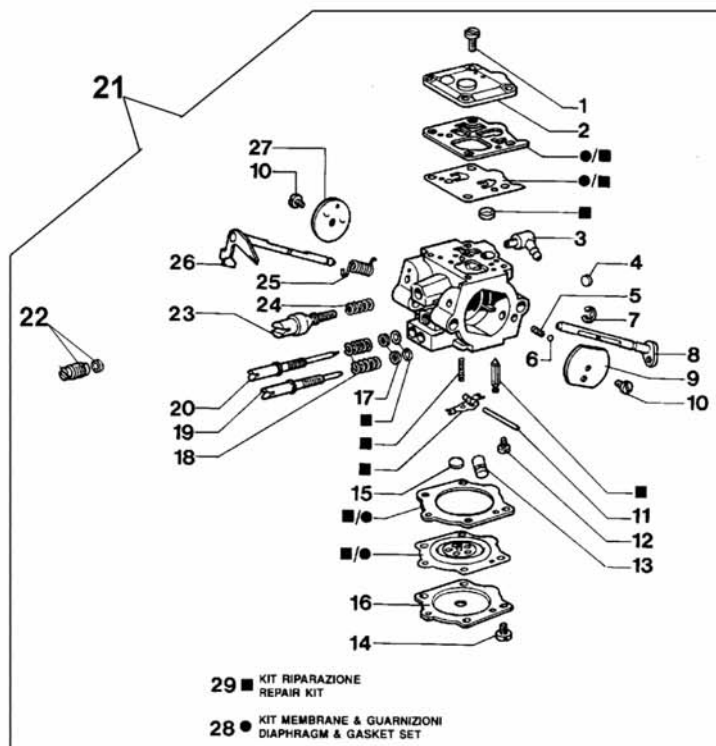

Ref.Nu	Qty	Part number	Description	Validity from	Validity till	Notes	Bulletin
1	1	018600108	Knob				
2	1	3833073	Washer				
3	1	3049005	O-ring				
4	1	018600107	Cover				
5	1	099900296R	Screw				
6	1	099900849	Cover				
7	1	028200171	Screw				
8	1	3033074	Washer				
9	1	018600278	Manifold				
11	1	018600273B	Flange				
12	1	330000010	O-ring				
13	1	018600075R	Air filter				
14	1	018600058R	Air filter				
15	1	018600090A	Gasket				
16	1	018600056AR	Air filter				
17	3	020000013	Screw				
18	1	52010014B	Central body				
19	1	099900138A	Plate				
20	1	006000101R	Screw				
21	1	3908003	Screw				
22	1	099900753	Screw guide				
23	1	099900852	Carburettor WGA-9				
24	1	099900031	Gasket				
25	1	099900033	Insulator				
26	1	099900111	Flange				
27	1	099900035	Gasket				
35	1	006000315	Washer				