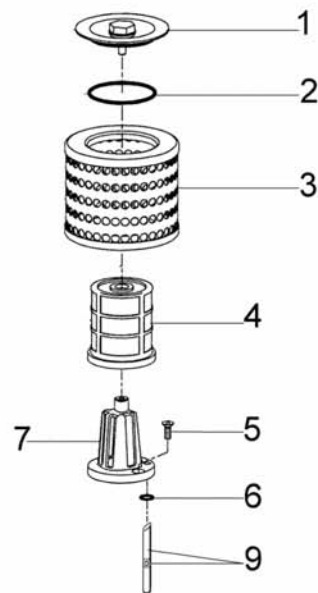

Ref.Nu	Qty	Part number	Description	Validity from	Validity till	Notes	Bulletin
1	1	52010514R	Flange				
2	2	330000010	O-ring				
3	1	52010513R	Air filter				
4	1	018600056AR	Air filter				
5	3	3802002A	Screw				
6	1	3049007	O-ring				
7	1	52010014B	Central body				
8	1	52010451R	Air filter				
9	1	52010465	Tube and breather				
10	1	018600090A	Gasket				
11	1	52010059R	Gasket				
12	1	52010016AR	Cover				
13	3	072700182	Screw				
14	3	3833073	Washer				
15	1	52010132	Plate				
16	1	094500497	Switch				
17	1	097000121A	Cable				
18	1	099900397	Nut				
19	1	004000438	Plate				
20	1	52012004B	Filter cover				
21	1	52010060	Gasket				
22	1	52010041	Knob				
23	1	52010018A	Cover				
24	1	093000468A	Screw