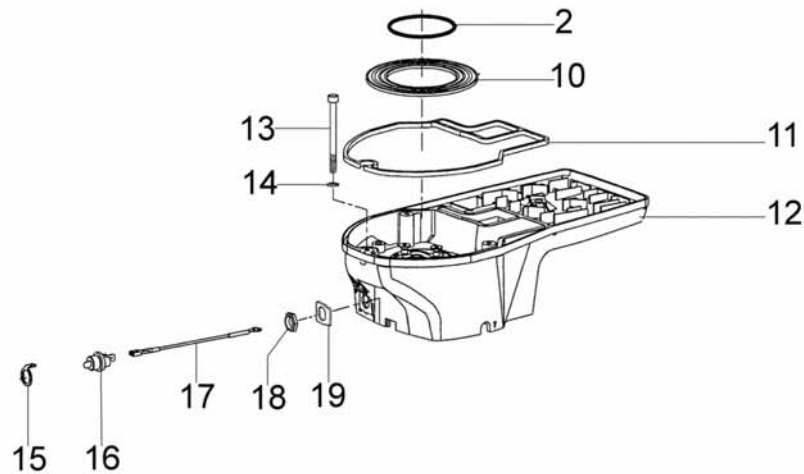

Ref.Nu	Qty	Part number	Description	Validity from	Validity till	Notes	Bulletin
1	1	52010514R	Flange				
2	2	330000010	O-ring				
3	1	52010513R	Air filter				
4	1	018600056AR	Air filter				
5	3	3802002A	Screw				
6	1	3049007	O-ring				
7	1	52010014B	Central body				
8	1	52010451R	Air filter				
9	1	52010465	Tube and breather				
10	1	018600090A	Gasket				
11	1	52010059R	Gasket				
12	1	52010016AR	Cover				
13	3	072700182	Screw				
14	3	3833073	Washer				
15	1	52010132	Plate				
16	1	094500497	Switch				
17	1	097000121A	Cable				
18	1	099900397	Nut				
19	1	004000438	Plate				
20	1	52012004B	Filter cover				
21	1	52010060	Gasket				
22	1	52010041	Knob				
23	1	52010018A	Cover				
24	1	093000468A	Screw