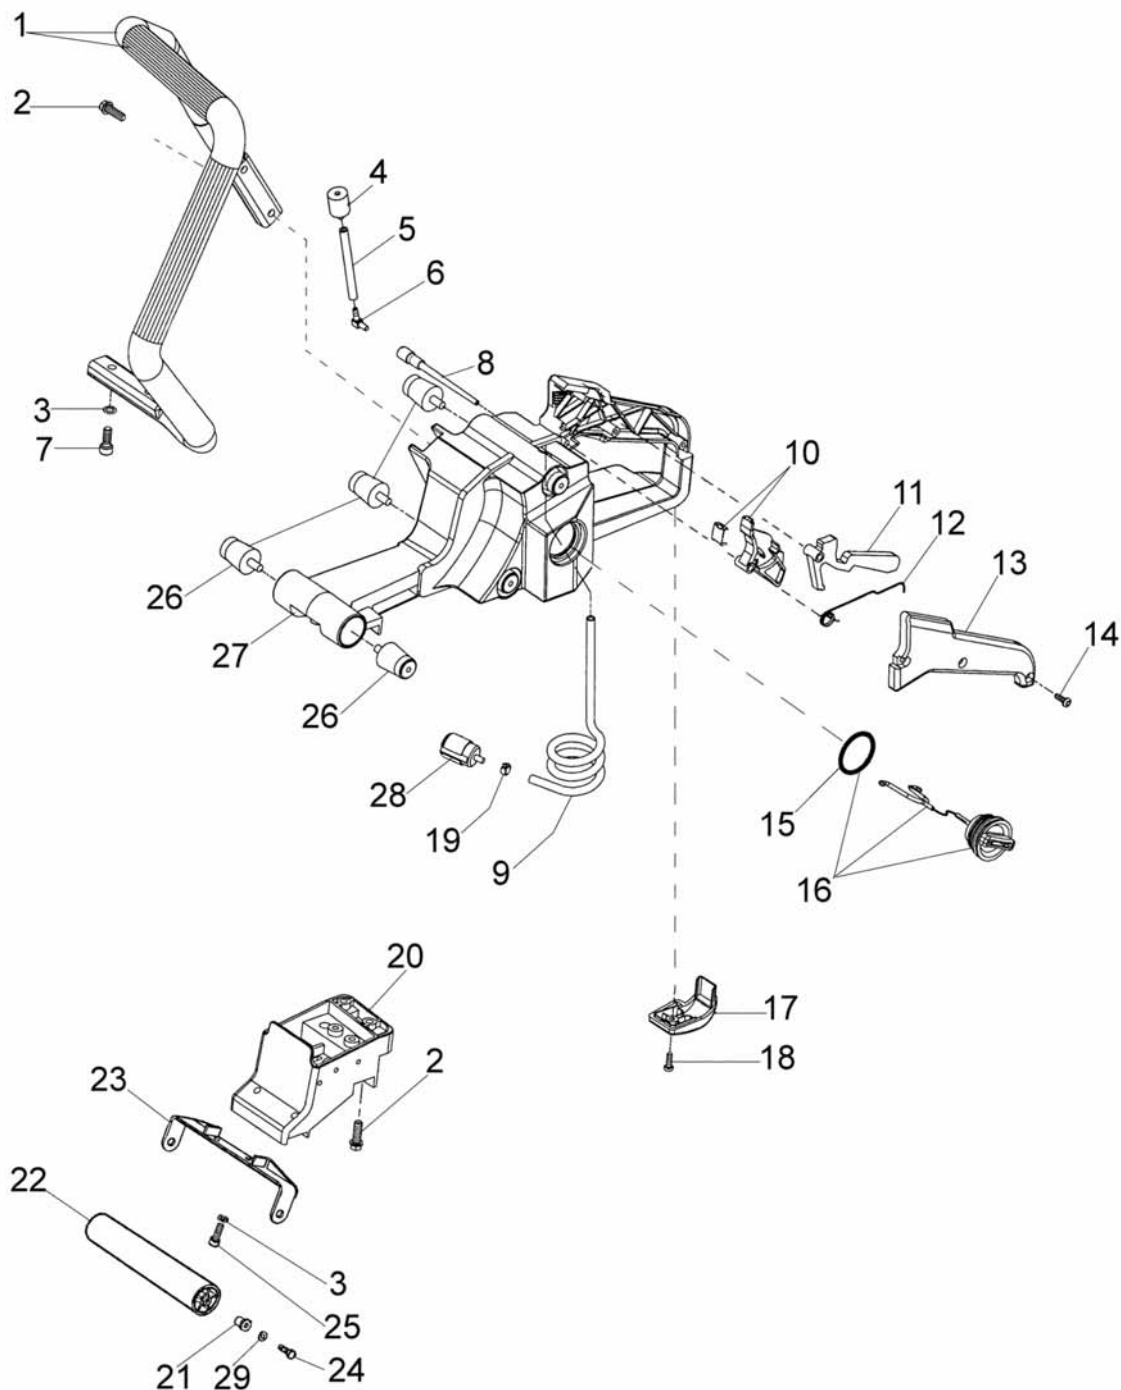

Ref.Nu	Qty	Part number	Description	Validity from	Validity till	Notes	Bulletin
1	1	52010047	Handle				
2	2	097000061A	Screw				
3	4	3072015	Guard				
4	1	52010082	Breather valve				
5	1	093000448	Tube				
6	1	018500066	Fitting				
7	2	3801020	Screw				
8	1	018500096	Valve body				
9	1	098000319	Tube				
10	1	52010092	Throttle assy				
11	1	52010077AR	Throttle lever				
12	1	097000028R	Spring				
13	1	097000024	Cover				
14	3	3960040R	Screw				
15	1	099900090	O-ring				
16	1	52022005	Tank cap				
17	1	52020026	Guard				
18	1	3960087	Screw				
19	1	4098377	Band				
20	1	52010215	Support				
21	2	3960045	Screw				
22	1	018100171A	Roller				
23	1	52010098	Support				
24	2	3806035	Screw				
25	2	3801024	Screw				
26	4	52010066R	Shock absorber				
27	1	50200045R	Fuel tank				
28	1	50010218R	Fuel filter				
29	4	3833076	Washer				