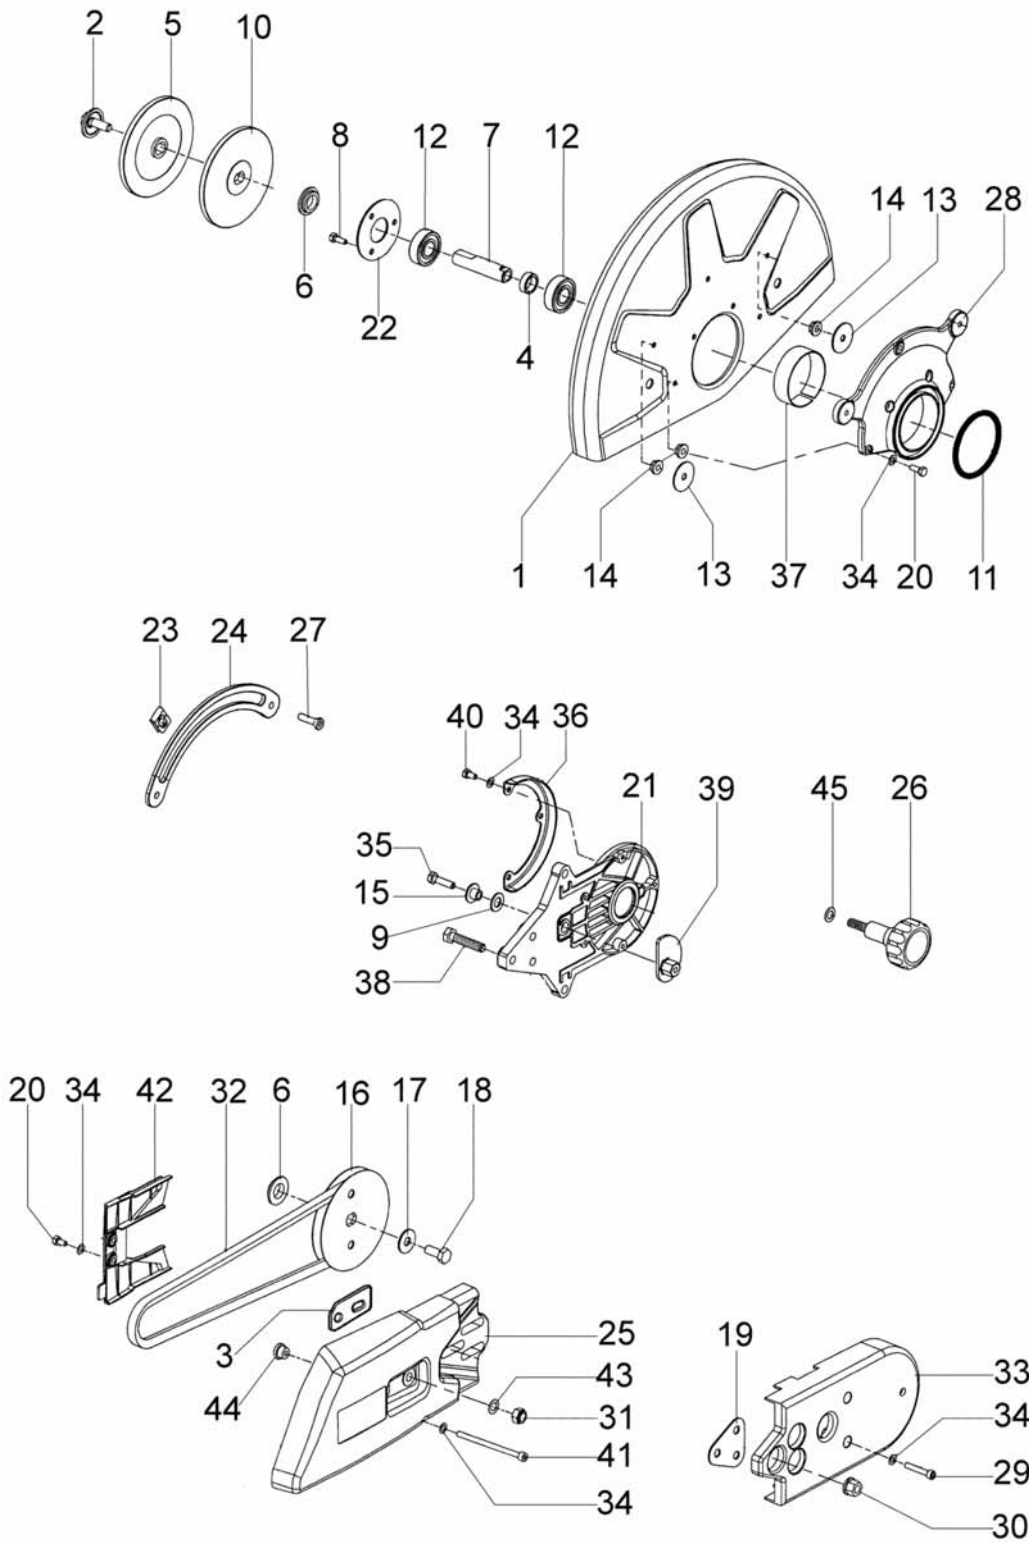

Ref.Nu	Qty	Part number	Description	Validity from	Validity till	Notes	Bulletin
0	1	52012006AR	Cpl. arm 14"				
1	1	52010026	Disc cover 14"				
2	1	52010177	Screw and washer				
3	1	52010312	Plate				
4	1	52010045	Ring				
5	1	018600235	Flange				
6	1	52010044	Spacer				
7	1	018600019	Shaft				
8	2	3806022	Screw				
9	1	005000343	Washer				
10	1	018600236A	Flange				
11	1	018100029	O-ring				
12	2	3035019R	Bearing				
13	2	093000020	Washer				
14	5	094000251	Nut				
15	1	52010039	Spacer				
16	1	018600004A	Pulley				
17	1	3918013	Washer				
18	1	3806065	Screw				
19	1	52010305	Plate				
20	10	3806021A	Screw				
21	1	52012114R	Arm				
22	1	52010043	Flange				
23	1	52010013	Guide lock				
24	1	52010396	Guide				
25	1	52010430	Belt cover				
26	1	52010062A	Knob				
27	2	3802005A	Screw				
28	1	52010025A	Support				
29	2	3801016	Screw				
30	3	3914010	Nut				
31	2	50010148R	Nut				
32	1	018100180	Belt				
33	1	52010022A	Cover				
34	9	3833073	Washer				
35	1	3806037A	Screw				
36	1	52010211	Guard				
37	1	52010046	Bushing				
38	1	52010401	Screw				
39	1	52010036	Belt adjust.				
40	1	3906019	Screw				
41	1	3801067	Screw				
42	1	52010023	Guard				
43	2	3916008R	Washer				
44	1	006000300	Bushing				
45	1	3833080	Washer