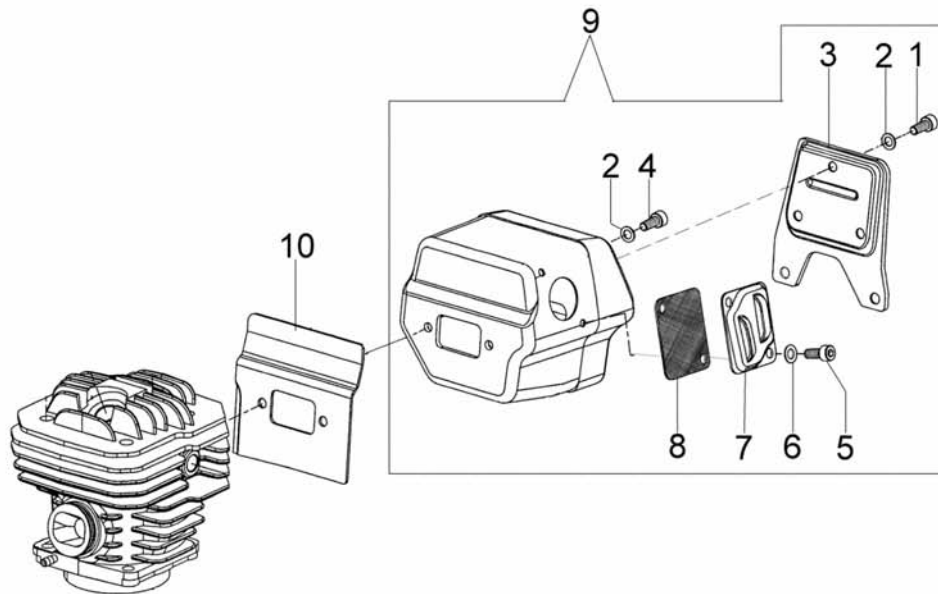

Ref.Nu	Qty	Part number	Description	Validity from	Validity till	Notes	Bulletin
1	1	3801052R	Screw				
2	5	3033074	Washer				
3	1	097000342A	Cover				
4	2	3801045	Screw				
5	1	005100913B	Screw				
6	2	3833073	Washer				
7	1	098000133	Deflector				
8	1	098000132	Screen				
9	1	52010441A	Muffler				
10	1	097000094CR	Gasket				
11	1	52010120	Spring				
12	1	094600126	Tube				
13	2	61052009B	Screw				
14	1	097000059A	Spring				
15	1	52010008A	Manifold				
16	1	097000333	Flange				
17	1	3960057R	Screw				
18	1	52012116	Carburetor WJ-104				
19	1	015000100	Tube				
20	1	52010189	Screw guide				
21	3	097000092AR	Screw				
22	1	098000057	Support				
23	1	098000010	Manifold				

Ref.Nu	Qty	Part number	Description	Validity from	Validity till	Notes	Bulletin
1	1	52010047	Handle				
2	2	097000061A	Screw				
3	4	3072015	Guard				
4	1	52010082	Breather valve				
5	1	093000448	Tube				
6	1	018500066	Fitting				
7	2	3801020	Screw				
8	1	018500096	Valve body				
9	1	098000319	Tube				
10	1	52010092	Throttle assy				
11	1	52010077AR	Throttle lever				
12	1	097000028R	Spring				
13	1	097000024	Cover				
14	3	3960040R	Screw				
15	1	099900090	O-ring				
16	1	52022005	Tank cap				
17	1	52020026	Guard				
18	1	3960087	Screw				
19	1	4098377	Band				
20	1	52010215	Support				
21	2	3960045	Screw				
22	1	018100171A	Roller				
23	1	52010098	Support				
24	2	3806035	Screw				
25	2	3801024	Screw				
26	4	52010066R	Shock absorber				
27	1	50200045R	Fuel tank				
28	1	50010218R	Fuel filter				
29	4	3833076	Washer				