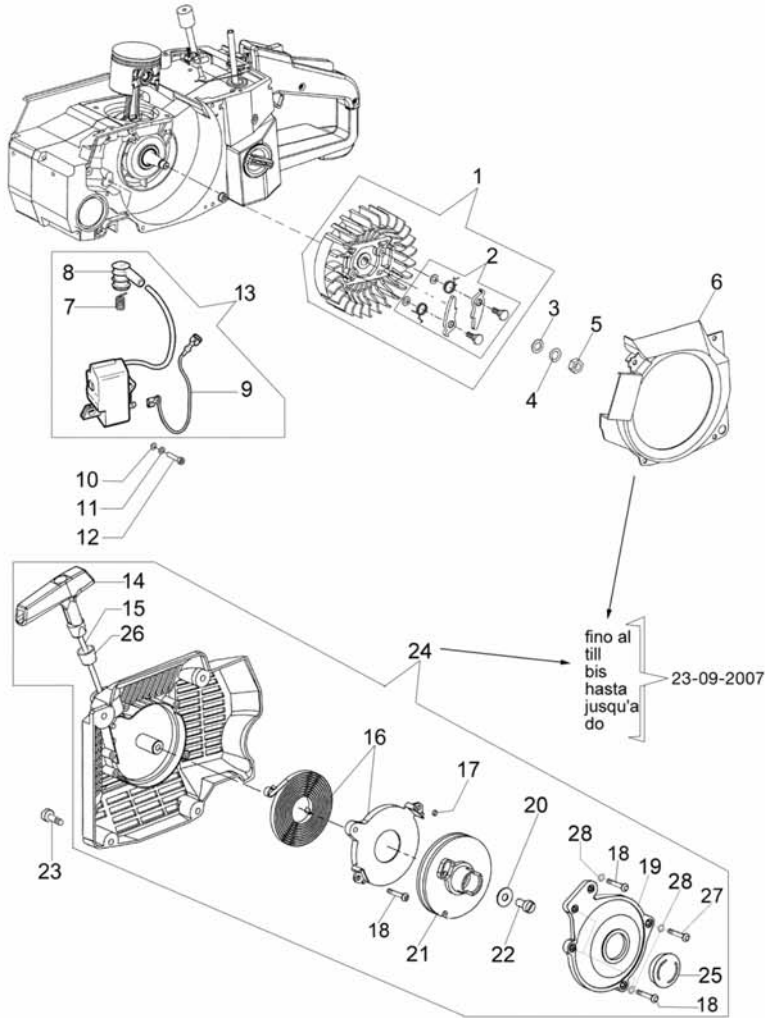

Ref.Nu	Qty	Part number	Description	Validity from	Validity till	Notes	Bulletin
1	1	52010047	Handle				
2	2	097000061A	Screw				
3	4	3072015	Guard				
4	1	52010082	Breather valve				
5	1	093000448	Tube				
6	1	018500066	Fitting				
7	2	3801020	Screw				
8	1	018500096	Valve body				
9	1	098000319	Tube				
10	1	52010092	Throttle assy				
11	1	52010077AR	Throttle lever				
12	1	097000028R	Spring				
13	1	097000024	Cover				
14	3	3960040R	Screw				
15	1	099900090	O-ring				
16	1	52022005	Tank cap				
17	1	52020026	Guard				
18	1	3960087	Screw				
19	1	4098377	Band				
20	1	52010215	Support				
21	2	3960045	Screw				
22	1	018100171A	Roller				
23	1	52010098	Support				
24	2	3806035	Screw				
25	2	3801024	Screw				
26	4	52010066R	Shock absorber				
27	1	50200045R	Fuel tank				
28	1	50010218R	Fuel filter				
29	4	3833076	Washer				