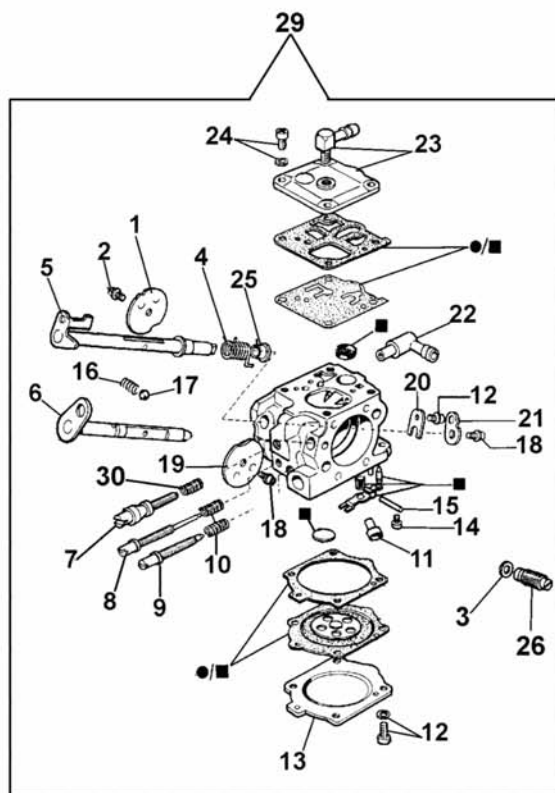

compl. walbro WJ-63

27 ■ KIT RIPARAZIONE
REPAIR KIT

28 ● KIT MEMBRANE & GUARNIZIONI
DIAPHRAGM & GASKET SET

Ref.Nu	Qty	Part number	Description	Validity from	Validity till	Notes	Bulletin
1	1	028400110	Starter valve				
2	1	035000160	Screw				
3	1	2318588	Washer				
4	1	097000161	Spring				
5	1	097000154	Shaft				
6	1	097000155	Shaft				
7	1	097000162	Screw				
8	1	097000164	Screw L				
9	1	097000163	Screw H				
10	1	097000223	Spring				
11	1	098000026	Jet				
12	1	035000162	Screw				
13	1	097000156	Cover				
14	1	003300202	Screw				
15	1	035000169	Fulcrum pin				
16	1	035000164	Spring				
17	1	006000325	Ball				
18	1	003300209	Screw				
19	1	035000151	Shutter				
20	1	035000149	Plate				
21	1	097000160	Lever				
22	1	003300036	Fittings				
23	1	097000157	Cover				
24	1	035000161	Screw				
25	1	097000224	Bushing				
26	1	098000027	Governor				
27	1	097000220	Repair kit				
28	1	097000221	Diaphragm and gasket set				
29	1	098000020	Carburetor WJ-63				
30	1	2318763	Spring