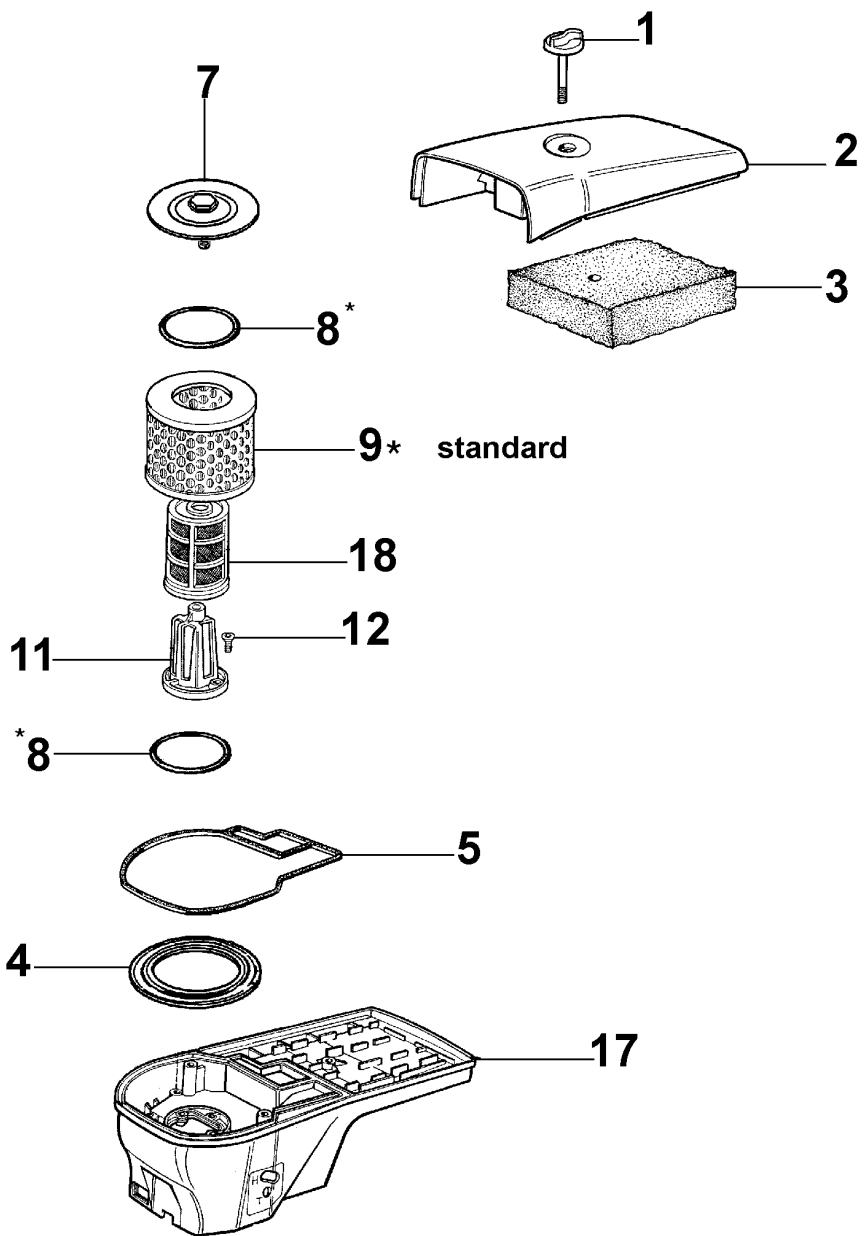

Ref.Nu	Qty	Part number	Description	Validity from	Validity till	Notes	Bulletin
70	1	52010029AR	Clutch drum				
71	1	52010030	Bearing				
72	1	52010035	Spacer				
73	1	52010034	Bushing				
74	1	098000133	Deflector				
75	2	006000251R	Screw				

Ref.Nu	Qty	Part number	Description	Validity from	Validity till	Notes	Bulletin
1	1	52010057R	Cap				
2	1	099900090	O-ring				
3	1	52010047	Handle				
4	1	097000497	Half crankcase				
5	1	50200045BR	Complete tank				
6	1	52010078AR	Starter lever				
7	1	006000102	Cotter pin				
8	2	3801020	Screw				
9	1	018500066	Fittings				
10	1	52010143A	Tank cap				
11	2	097000080BR	Stud				
12	1	097000009AR	Gasket				
13	1	097000057R	Grommet				
14	1	52012044	Rod				
15	2	097000061AR	Screw				
16	1	52010014B	Filter body				
17	1	005100987	Screw				
18	1	098000319R	Tube				
19	6	006000251R	Screw				
20	1	52010117	Grommet				
21	2	006100303R	Screw				
22	1	52012111	Half crankcase				
23	4	3801015R	Screw				
24	7	3833073R	Washer				
25	2	3023008R	Plug				
26	1	018500096	Valve body				
27	2	099900006R	Bearing				
28	1	52010077AR	Lever				
29	1	097000028R	Spring				
30	1	52010004	Guard				
31	1	3960087AR	Screw				
32	2	018100317	Spacer				
33	4	3833076	Washer				
34	2	3960045	Screw				
35	2	3806035R	Screw				
36	1	018100171A	Roller				
37	1	52010098	Support				
38	1	52010215	Support				
39	1	52010092	Throttle kit				
40	3	3960040R	Screw				
41	1	097000024	Cover				
42	1	50010218R	Fuel filter				
43	1	52010134R	Plate				
44	6	52010066R	AV-mount				
45	1	52010082	Breather valve				