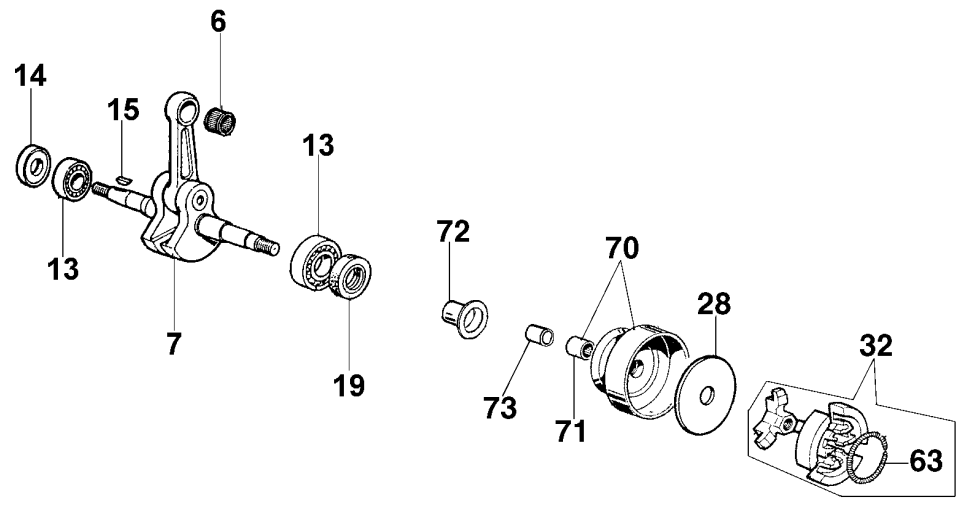

49
Kit etichette
Labels set
Jeu étiquette
Juego etiquetas
Etikettenkit

12
kit guarnizioni
Gasket set
Jeu joints
Juego juntas
Dichtungenkit