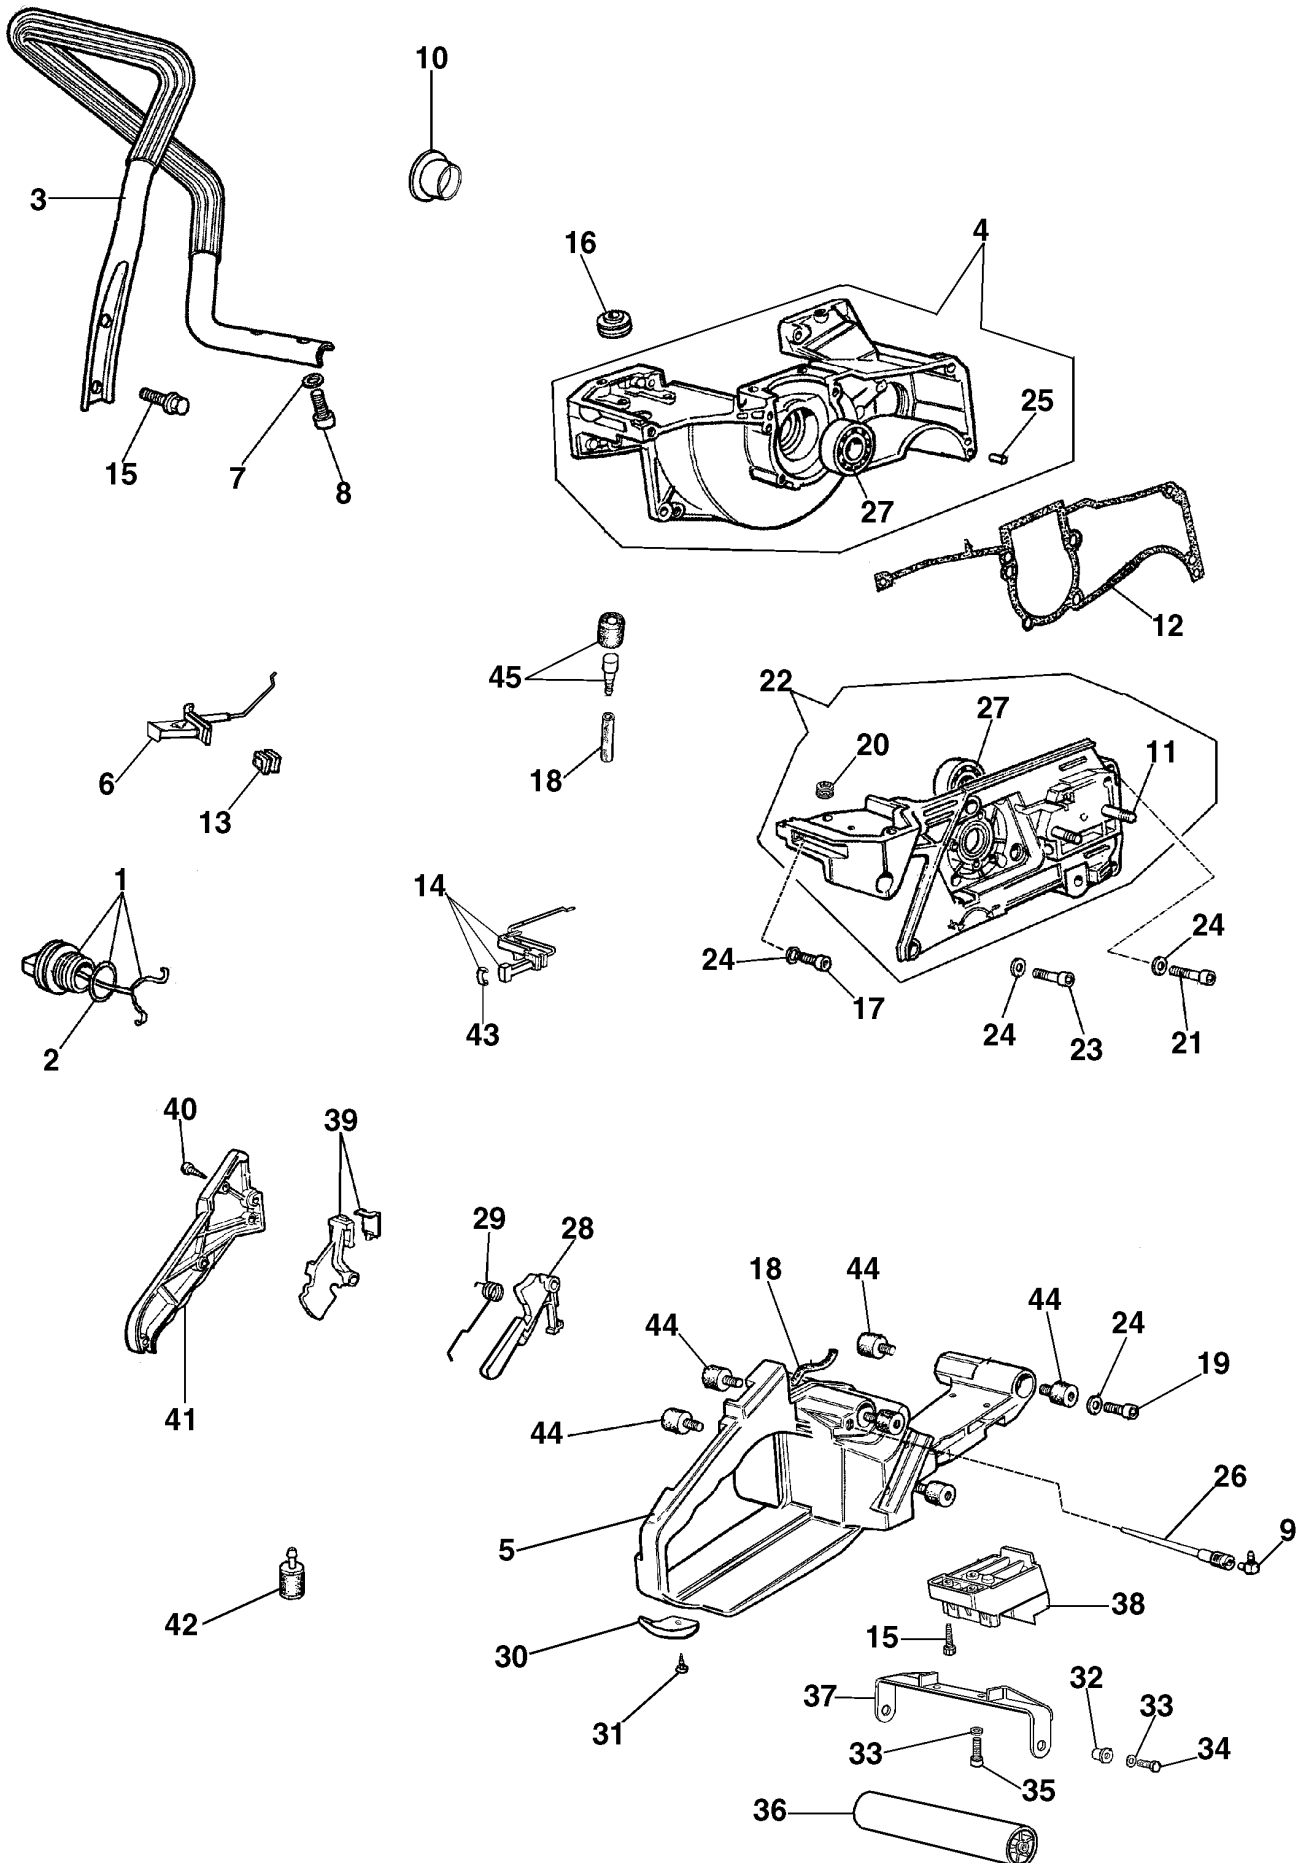

Ref.Nu	Qty	Part number	Description	Validity from	Validity till	Notes	Bulletin
70	1	52010029AR	Clutch drum				
71	1	52010030	Bearing				
72	1	52010035	Spacer				
73	1	52010034	Bushing				
74	1	098000133	Deflector				
75	2	006000251R	Screw				

Ref.Nu	Qty	Part number	Description	Validity from	Validity till	Notes	Bulletin
1	1	52010057R	Cap				
2	1	099900090	O-ring				
3	1	52010047	Handle				
4	1	097000497	Half crankcase				
5	1	50200045BR	Complete tank				
6	1	52010078AR	Starter lever				
7	1	006000102	Cotter pin				
8	2	3801020	Screw				
9	1	018500066	Fittings				
10	1	52010143A	Tank cap				
11	2	097000080BR	Stud				
12	1	097000009AR	Gasket				
13	1	097000057R	Grommet				
14	1	52012044	Rod				
15	2	097000061AR	Screw				
16	1	52010014B	Filter body				
17	1	005100987	Screw				
18	1	098000319R	Tube				
19	6	006000251R	Screw				
20	1	52010117	Grommet				
21	2	006100303R	Screw				
22	1	52012111	Half crankcase				
23	4	3801015R	Screw				
24	7	3833073R	Washer				
25	2	3023008R	Plug				
26	1	018500096	Valve body				
27	2	099900006R	Bearing				
28	1	52010077AR	Lever				
29	1	097000028R	Spring				
30	1	52010004	Guard				
31	1	3960087AR	Screw				
32	2	018100317	Spacer				
33	4	3833076	Washer				
34	2	3960045	Screw				
35	2	3806035R	Screw				
36	1	018100171A	Roller				
37	1	52010098	Support				
38	1	52010215	Support				
39	1	52010092	Throttle kit				
40	3	3960040R	Screw				
41	1	097000024	Cover				
42	1	50010218R	Fuel filter				
43	1	52010134R	Plate				
44	6	52010066R	AV-mount				
45	1	52010082	Breather valve				