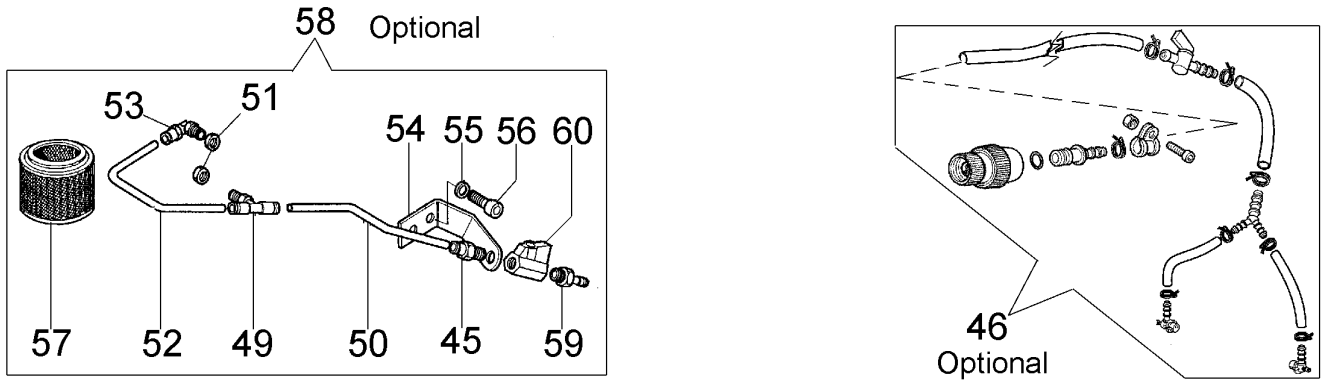

Ref.Nu	Qty	Part number	Description	Validity from	Validity till	Notes	Bulletin
-	1	52012035AR	Arm assy 14				
1	1	52010026	Disk cover 14				
2	1	52010177	Screws kit				
3	3	3906019R	Screw				
4	1	52010045	Ring				
5	1	018600235	Flange				
6	2	52010044	Spacer				
7	1	018600019	Shaft				
8	3	3806022R	Screw				
9	1	005000343	Washer				
10	1	018600236A	Flange				
11	1	018100029	O-ring				
12	2	3035042R	Bearing				
13	1	52010012	Spacer				
14	5	094000251	Nut				
15	1	52010039	Spacer				
16	1	018600004A	Pulley				
17	1	3918013R	Washer				
18	1	3806065	Screw				
19	1	52010305	Plate				
20	10	3806021A	Screw				
21	1	52012114R	Arm				
22	1	52010043	Flange				
23	1	52010013	Clamp				
24	1	52010396	Sector				
25	1	52010430	Belt cover				
26	1	52010062AR	Knob				
27	2	3906045R	Screw				
28	1	52010025AR	Support				
29	2	3801016R	Screw				
30	3	3914010R	Nut				
31	2	50010148R	Nut				
32	1	018100180R	Belt				
33	1	52010022AR	Cover				
34	9	3833073R	Washer				
35	1	3906016	Screw				
36	1	52010211	Guard				
37	1	52010046	Bushing				
38	3	3806076	Screw				
39	1	52010036	Belt tensioner				
40	10	3806021A	Screw				
41	1	3801067	Screw				
42	1	52010023	Guard				
43	2	3916008R	Washer				
44	1	006000300	Bushing				
45	1	52010104	Shaft joint				
46	1	52012055	Water kit				
47	1	4191240	Tool kit				
48	1	018600032	Disk 16 (cement)				
48	1	018600033	Disk 16 (metal)				
48	1	52010169	Disk 12 (metal)				
48	1	52010170	Disk 12 (cement)				
48	1	52010171	Disk 14 (metal)				
48	1	52010172	Disk 14 (cement)				
49	1	52010105	Fittings				
50	1	52010372	Tube				
51	1	52010107	Lock nut				
52	1	52010108	Tube				
53	1	52010109	Fittings				
54	1	52010087	Bracket				
55	2	3033074	Washer				
56	2	006000024R	Screw				
57	1	098000297R	Air filter kit				
58	1	52010110A	Water kit				
59	1	52010102	Shaft joint				
60	1	52010103	Valve