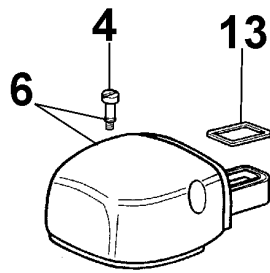

Ref.Nu	Qty	Part number	Description	Validity from	Validity till	Notes	Bulletin
70	1	52010029AR	Clutch drum				
71	1	52010030	Bearing				
72	1	52010035	Spacer				
73	1	52010034	Bushing				
74	1	098000133	Deflector				
75	2	006000251R	Screw				

Ref.Nu	Qty	Part number	Description	Validity from	Validity till	Notes	Bulletin
1	1	52010057R	Cap				
2	1	099900090	O-ring				
3	1	52010047	Handle				
4	1	097000497	Half crankcase				
5	1	50200045BR	Complete tank				
6	1	52010078AR	Starter lever				
7	1	006000102	Cotter pin				
8	2	3801020	Screw				
9	1	018500066	Fittings				
10	1	52010143A	Tank cap				
11	2	097000080BR	Stud				
12	1	097000009AR	Gasket				
13	1	097000057R	Grommet				
14	1	52012044	Rod				
15	2	097000061AR	Screw				
16	1	52010014B	Filter body				
17	1	005100987	Screw				
18	1	098000319R	Tube				
19	6	006000251R	Screw				
20	1	52010117	Grommet				
21	2	006100303R	Screw				
22	1	52012111	Half crankcase				
23	4	3801015R	Screw				
24	7	3833073R	Washer				
25	2	3023008R	Plug				
26	1	018500096	Valve body				
27	2	099900006R	Bearing				
28	1	52010077AR	Lever				
29	1	097000028R	Spring				
30	1	52010004	Guard				
31	1	3960087AR	Screw				
32	2	018100317	Spacer				
33	4	3833076	Washer				
34	2	3960045	Screw				
35	2	3806035R	Screw				
36	1	018100171A	Roller				
37	1	52010098	Support				
38	1	52010215	Support				
39	1	52010092	Throttle kit				
40	3	3960040R	Screw				
41	1	097000024	Cover				
42	1	50010218R	Fuel filter				
43	1	52010134R	Plate				
44	6	52010066R	AV-mount				
45	1	52010082	Breather valve				