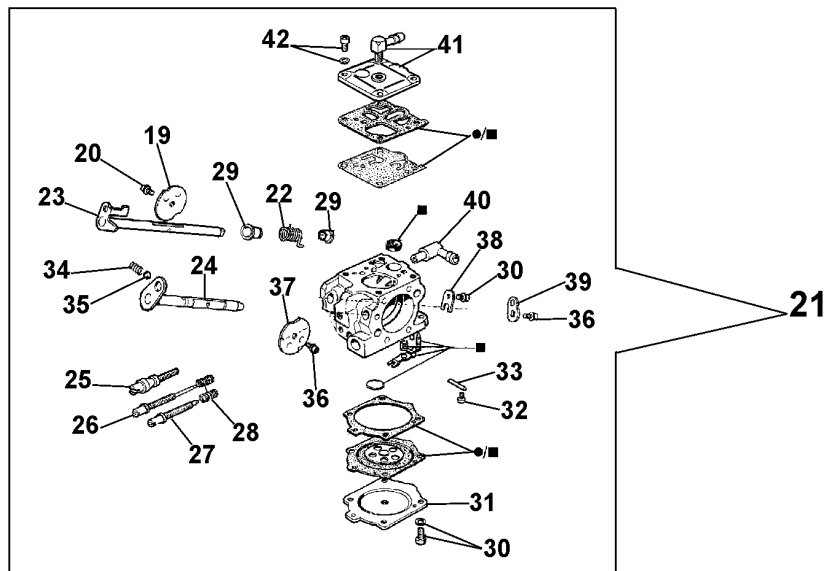

43 ■ KIT RIPARAZIONE
REPAIR KIT

44 ● KIT MEMBRANE & GUARNIZIONI
DIAPHRAGM & GASKET SET