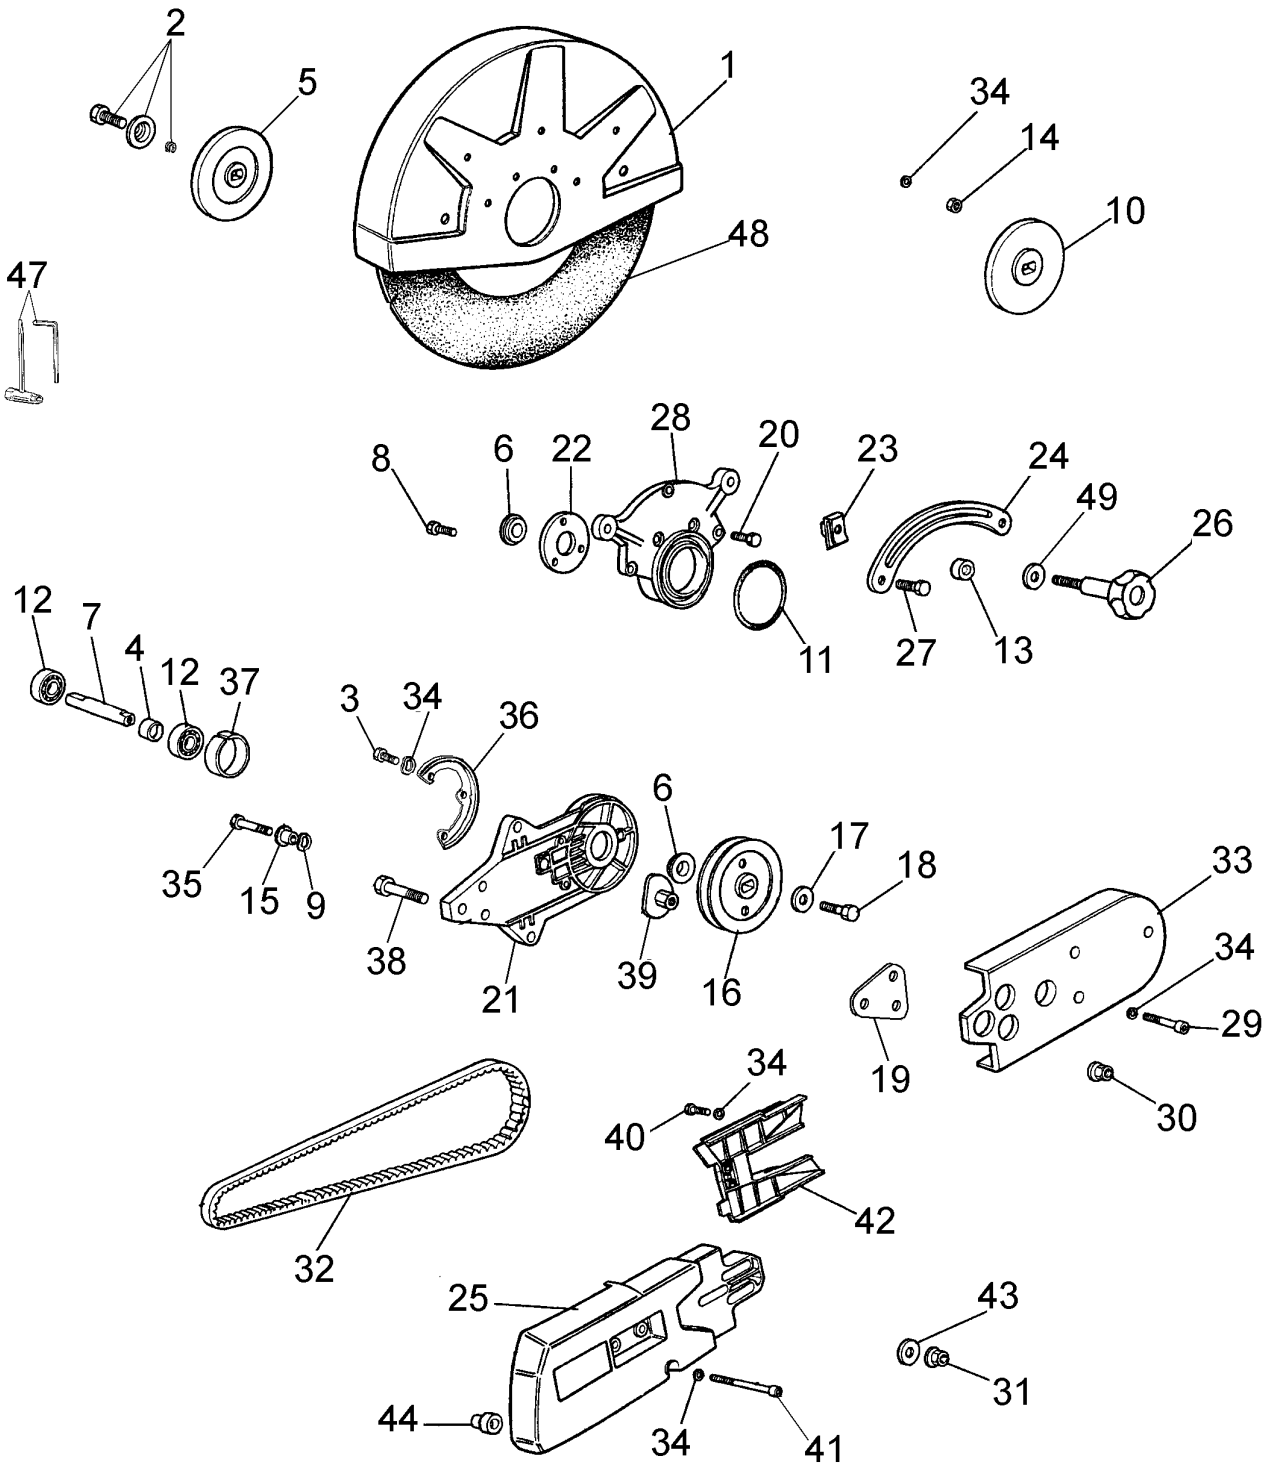

Ref.Nu	Qty	Part number	Description	Validity from	Validity till	Notes	Bulletin
-	1	52012006AR	Arm assy 14				
1	1	52010026	Disk cover 14				
2	1	52010177	Screws kit				
3	3	3906019R	Screw				
4	1	52010045	Ring				
5	1	018600235	Flange				
6	2	52010044	Spacer				
7	1	018600019	Shaft				
8	3	3806022R	Screw				
9	1	005000343	Washer				
10	1	018600236A	Flange				
11	1	018100029	O-ring				
12	2	3035042R	Bearing				
13	1	52010012	Spacer				
14	5	094000251	Nut				
15	1	52010039	Spacer				
16	1	018600004A	Pulley				
17	1	3918013R	Washer				
18	1	3806065	Screw				
19	1	52010305	Plate				
20	10	3806021A	Screw				
21	1	52012114R	Arm				
22	1	52010043	Flange				
23	1	52010013	Clamp				
24	1	52010396	Sector				
25	1	52010430	Belt cover				
26	1	52010062AR	Knob				
27	2	3906045R	Screw				
28	1	52010025AR	Support				
29	2	3801016R	Screw				
30	3	3914010R	Nut				
31	2	50010148R	Nut				
32	1	018100180R	Belt				
33	1	52010022AR	Cover				
34	9	3833073R	Washer				
35	1	3906016	Screw				
36	1	52010211	Guard				
37	1	52010046	Bushing				
38	3	3806076	Screw				
39	1	52010036	Belt tensioner				
40	10	3806021A	Screw				
41	1	3801067	Screw				
42	1	52010023	Guard				
43	2	3916008R	Washer				
44	1	006000300	Bushing				
45	1	52010104	Shaft joint				
46	1	52012055	Water kit				
47	1	4191240	Tool kit				
48	1	018600032	Disk 16 (cement)				
48	1	018600033	Disk 16 (metal)				
48	1	52010169	Disk 12 (metal)				
48	1	52010170	Disk 12 (cement)				
48	1	52010171	Disk 14 (metal)				
48	1	52010172	Disk 14 (cement)				
49	1	52010105	Fittings				
50	1	52010372	Tube				
51	1	52010107	Lock nut				
52	1	52010108	Tube				
53	1	52010109	Fittings				
54	1	52010087	Bracket				
55	2	3033074	Washer				
56	2	006000024R	Screw				
57	1	098000297R	Air filter kit				
58	1	52010110A	Water kit				
59	1	52010102	Shaft joint				
60	1	52010103	Valve