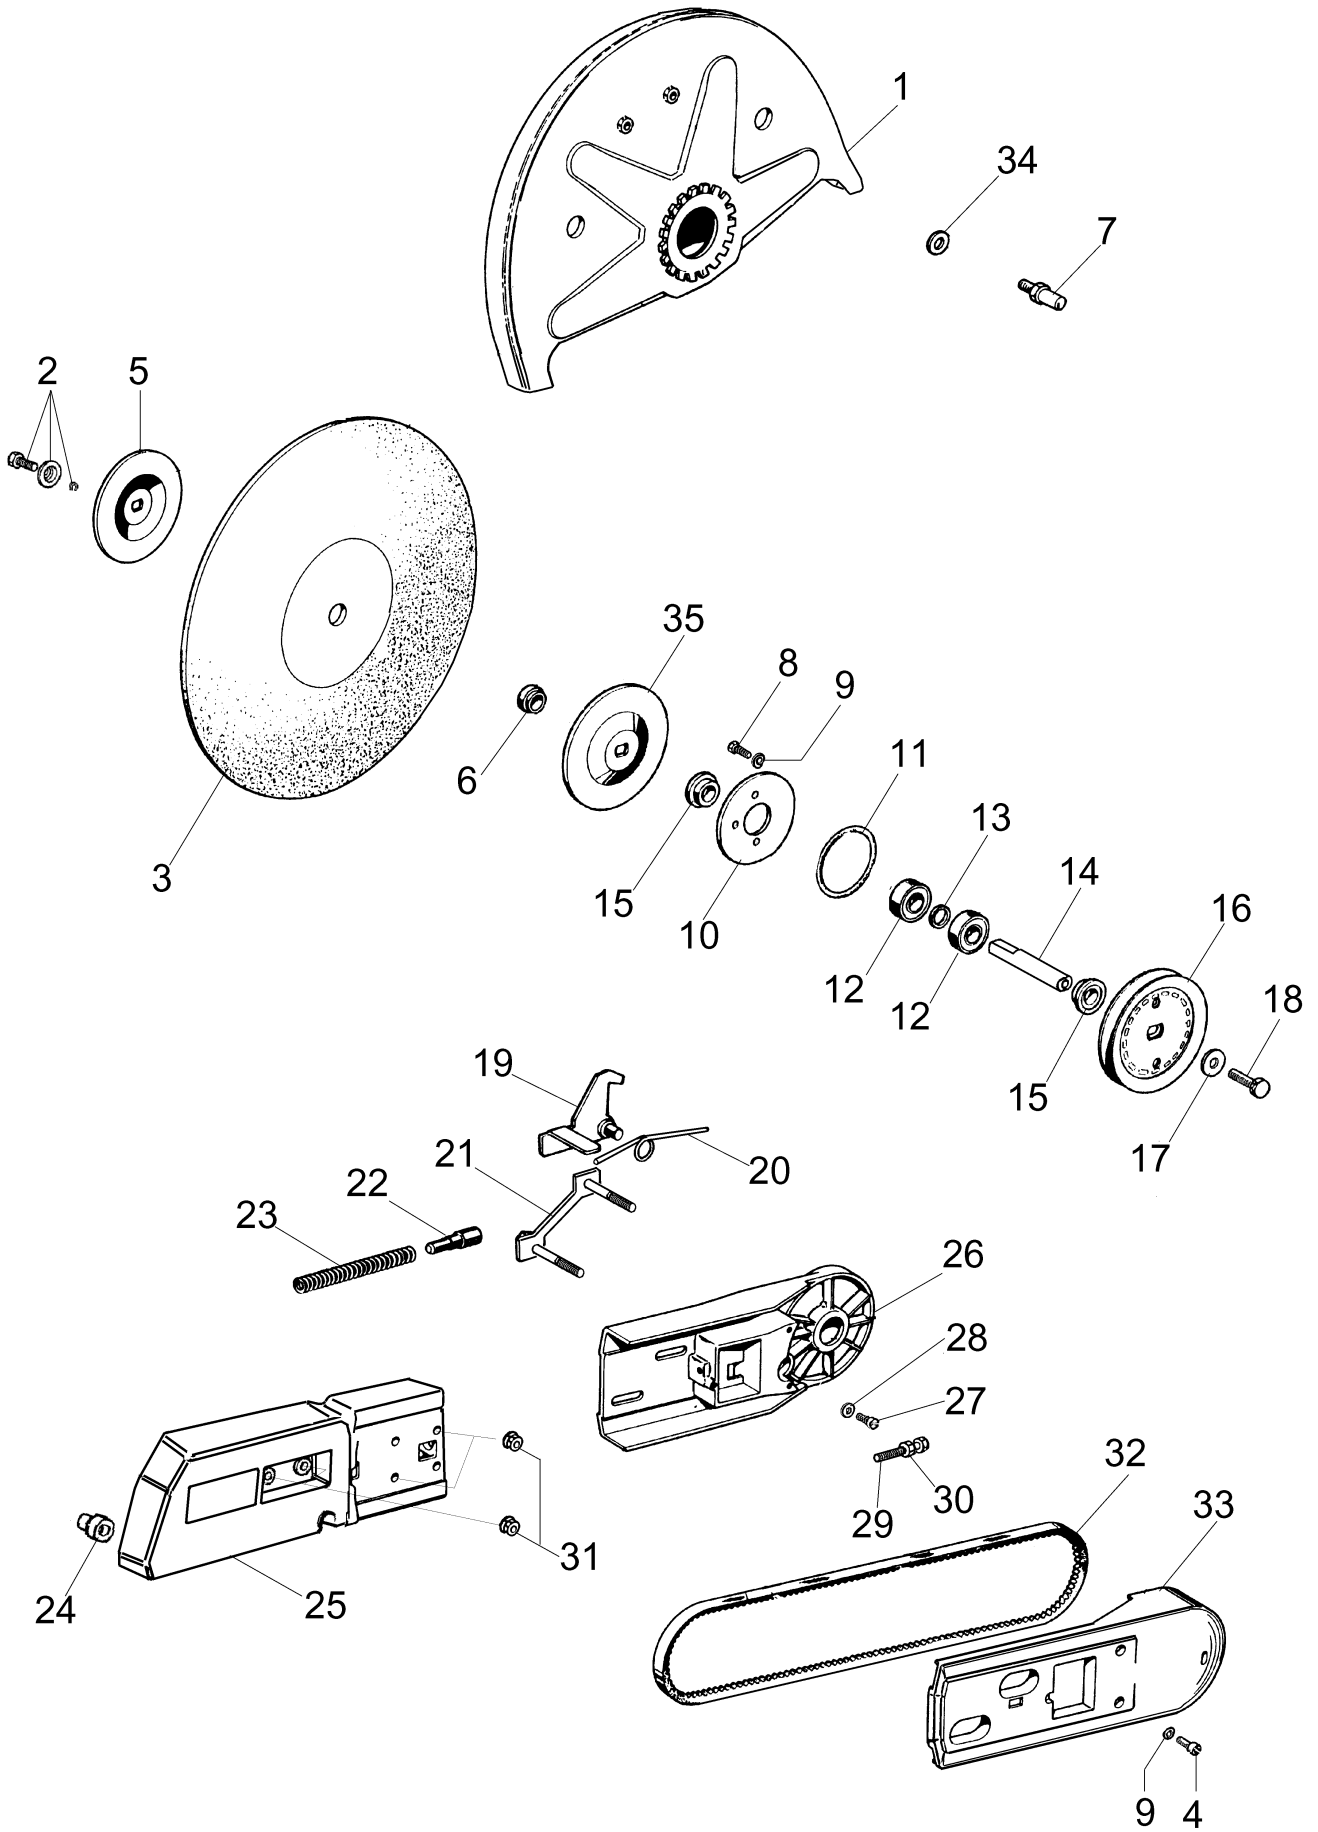

Ref.Nu	Qty	Part number	Description	Validity from	Validity till	Notes	Bulletin
1	1	52010216AR	Disk cover 16				
2	1	52010177	Screws kit				
3	1	018600032	Disk 16 (cement)				
3	1	018600033	Disk 16 (metal)				
4	3	006000624	Screw				
5	1	018600235	Flange				
6	1	018600017A	Spacer				
7	1	018100251	Pin				
8	4	3806022R	Screw				
9	7	3833073R	Washer				
10	1	018100012	Flange				
11	1	018100029	O-ring				
12	2	3035042R	Bearing				
13	1	018100020	Ring				
14	1	018600019	Shaft				
15	1	018600237	Spacer				
16	1	018600004A	Pulley				
17	1	3918013R	Washer				
18	1	3806065	Screw				
19	1	018100015	Pawl				
20	1	018100038	Spring				
21	1	018600009	Bracket				
22	1	018600015	Pin				
23	1	018600030	Spring				
24	1	006000300	Bushing				
25	1	52010431	Belt cover				
26	1	018600001	Arm				
27	1	006000156R	Screw				
28	1	094500034R	Washer				
29	1	3806065	Screw				
30	1	094600112	Nut				
31	4	50010148R	Nut				
32	1	018600031R	Belt				
33	1	018600003	Cover				
34	2	3916006R	Washer				
35	1	018600236A	Flange