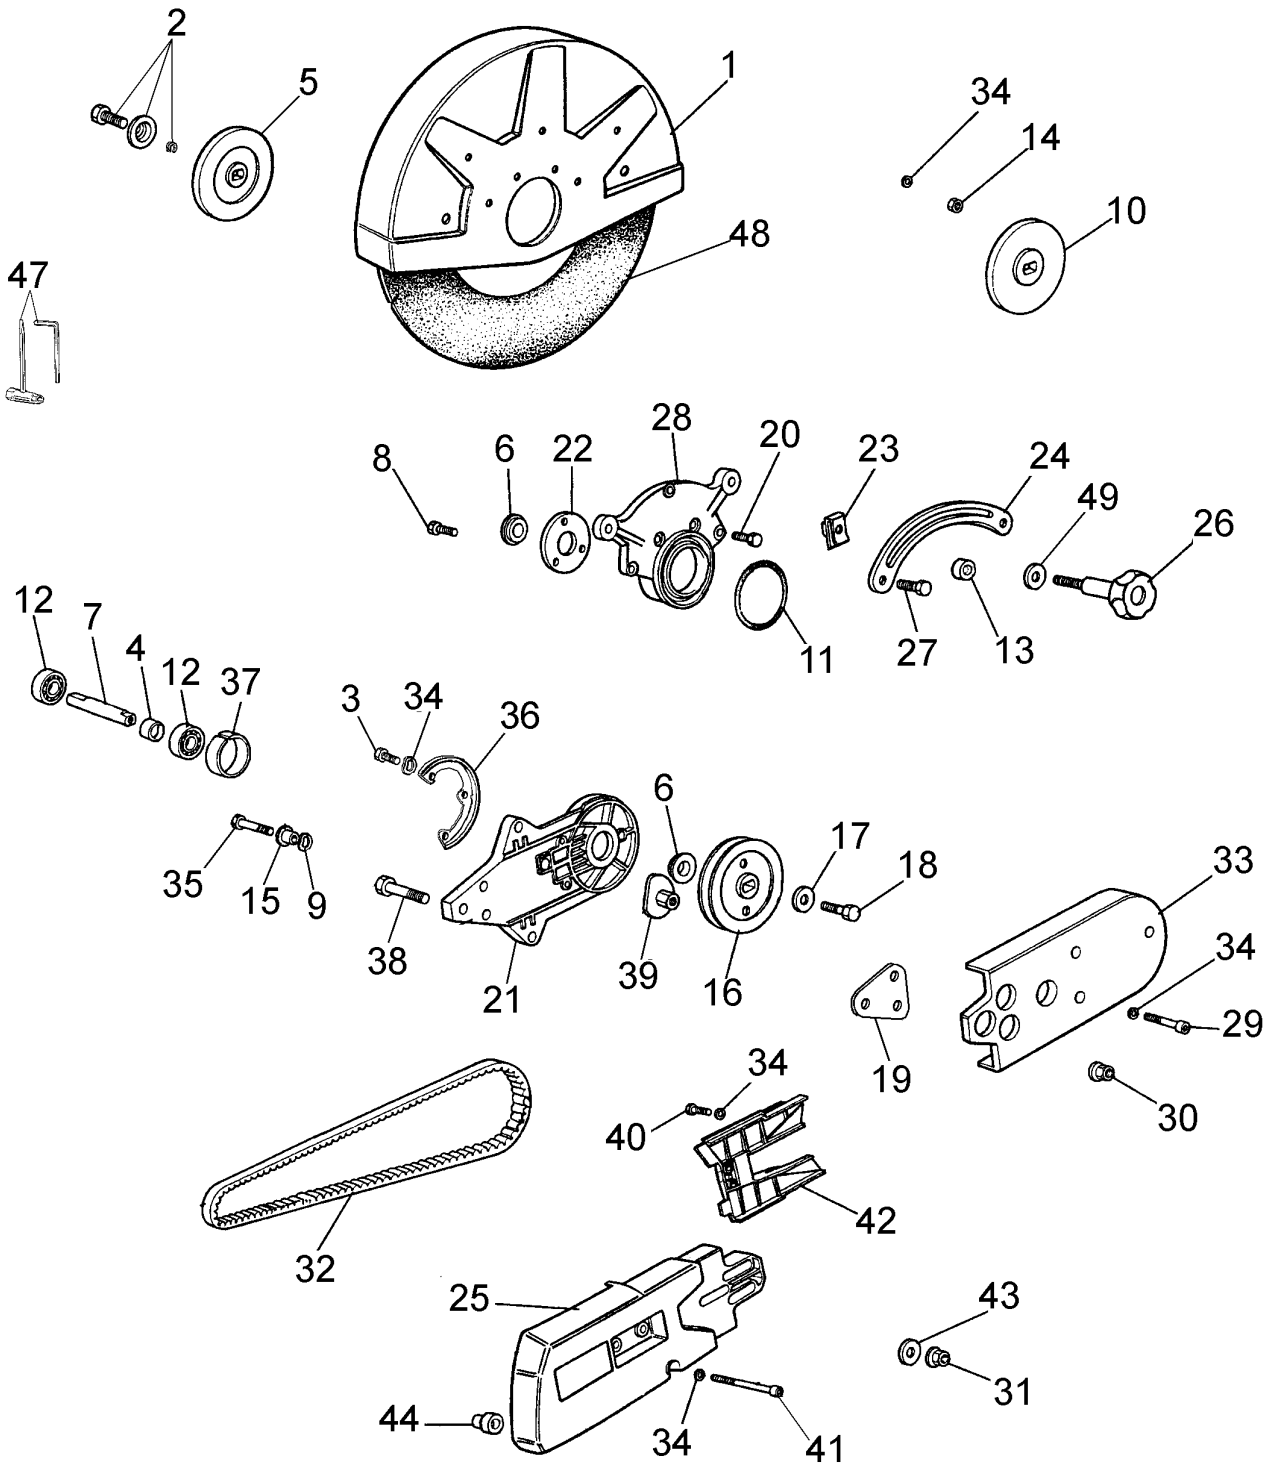

Ref.Nu	Qty	Part number	Description	Validity from	Validity till	Notes	Bulletin
-	1	52012035AR	Arm assy 14				
1	1	52010026	Disk cover 14				
2	1	52010177	Screws kit				
3	3	3906019R	Screw				
4	1	52010045	Ring				
5	1	018600235	Flange				
6	2	52010044	Spacer				
7	1	018600019	Shaft				
8	3	3806022R	Screw				
9	1	005000343	Washer				
10	1	018600236A	Flange				
11	1	018100029	O-ring				
12	2	3035042R	Bearing				
13	1	52010012	Spacer				
14	5	094000251	Nut				
15	1	52010039	Spacer				
16	1	018600004A	Pulley				
17	1	3918013R	Washer				
18	1	3806065	Screw				
19	1	52010305	Plate				
20	10	3806021A	Screw				
21	1	52012114R	Arm				
22	1	52010043	Flange				
23	1	52010013	Clamp				
24	1	52010396	Sector				
25	1	52010430	Belt cover				
26	1	52010062AR	Knob				
27	2	3906045R	Screw				
28	1	52010025AR	Support				
29	2	3801016R	Screw				
30	3	3914010R	Nut				
31	2	50010148R	Nut				
32	1	018100180R	Belt				
33	1	52010022AR	Cover				
34	9	3833073R	Washer				
35	1	3906016	Screw				
36	1	52010211	Guard				
37	1	52010046	Bushing				
38	3	3806076	Screw				
39	1	52010036	Belt tensioner				
40	10	3806021A	Screw				
41	1	3801067	Screw				
42	1	52010023	Guard				
43	2	3916008R	Washer				
44	1	006000300	Bushing				
45	1	52010104	Shaft joint				
46	1	52012055	Water kit				
47	1	4191240	Tool kit				
48	1	018600032	Disk 16 (cement)				
48	1	018600033	Disk 16 (metal)				
48	1	52010169	Disk 12 (metal)				
48	1	52010170	Disk 12 (cement)				
48	1	52010171	Disk 14 (metal)				
48	1	52010172	Disk 14 (cement)				
49	1	52010105	Fittings				
50	1	52010372	Tube				
51	1	52010107	Lock nut				
52	1	52010108	Tube				
53	1	52010109	Fittings				
54	1	52010087	Bracket				
55	2	3033074	Washer				
56	2	006000024R	Screw				
57	1	098000297R	Air filter kit				
58	1	52010110A	Water kit				
59	1	52010102	Shaft joint				
60	1	52010103	Valve