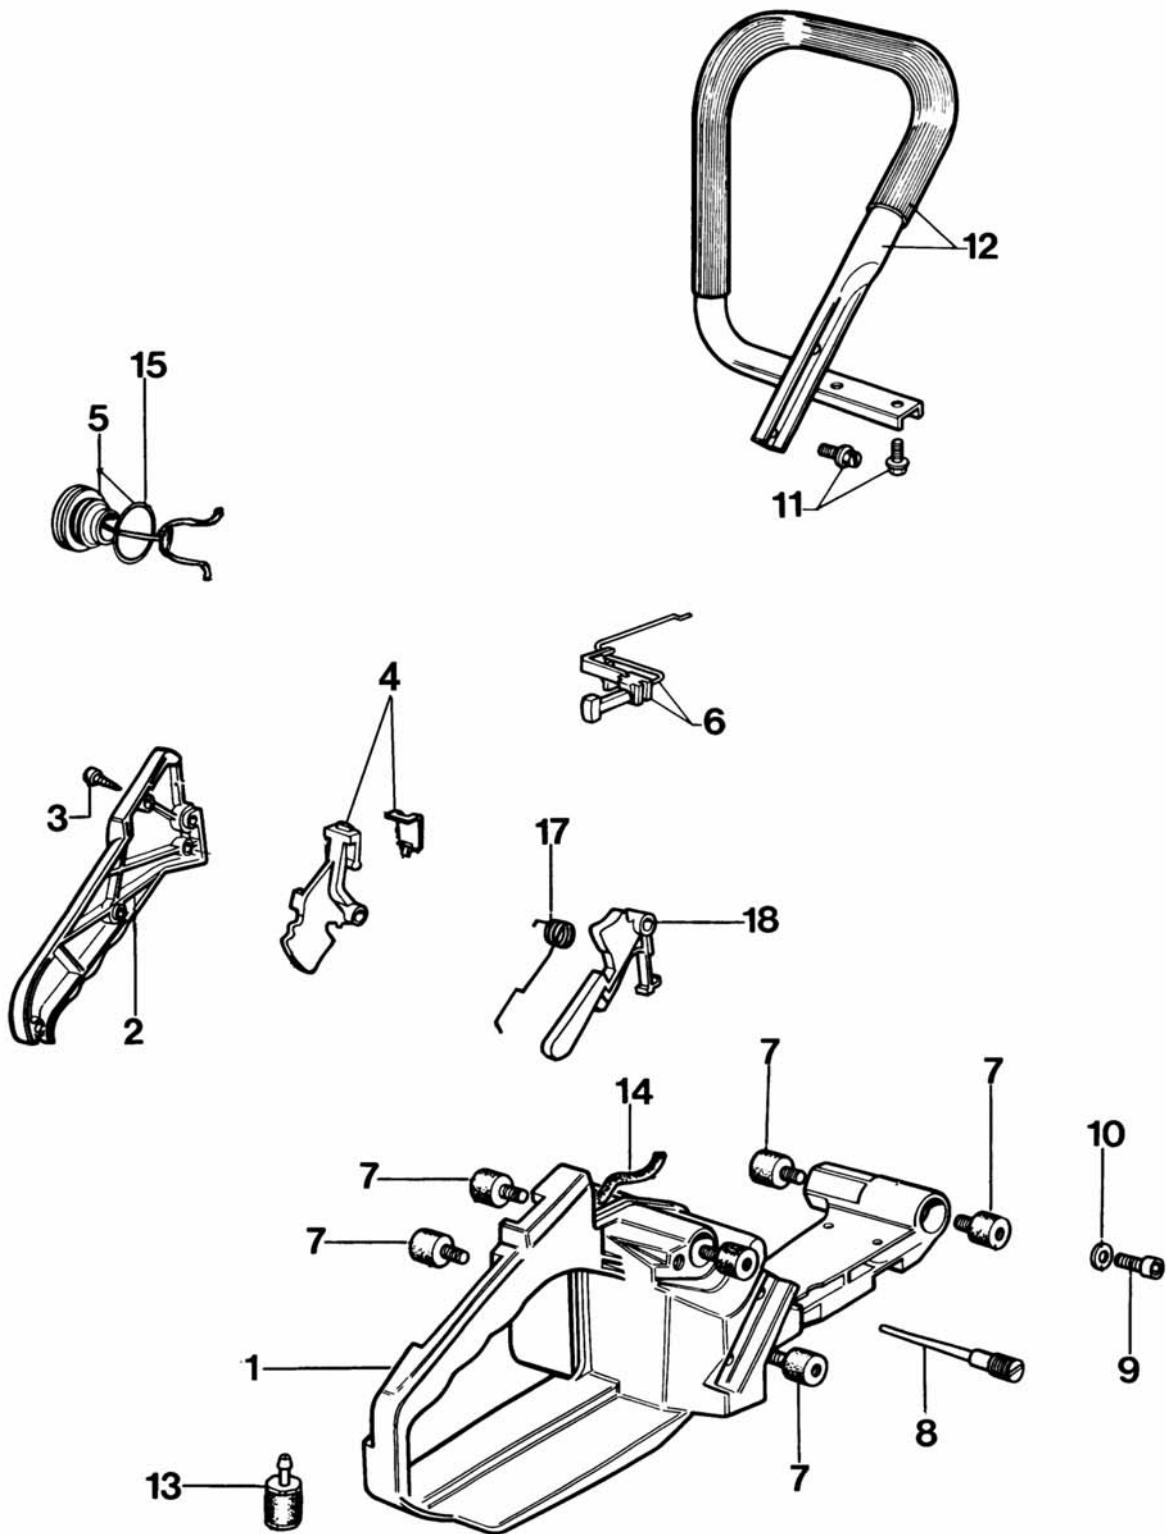

970 - Handle and fuel tank

Ref.Nu	Qty	Part number	Description	Validity from	Validity till	Notes	Bulletin
1	1	097000117B	Fuel tank				
2	1	097000184	Cover				
2	1	097000024	Cover				
3	1	3960040R	Screw				
4	1	50010157	Throttle				
5	1	097000135	Cap				
6	1	097000148	Throttle rod				
7	1	097000038A	Shock absorber				
8	1	099900083A	Tank breather				
9	1	006000251R	Screw				
10	1	3833073	Washer				
11	1	097000061A	Screw				
12	1	097000110A	Handle				
13	1	094500207	Fuel filter				
14	1	098000319	Tube				
15	1	099900090	O-ring				
17	1	097000028R	Spring				
18	1	097000025AR	Throttle lever