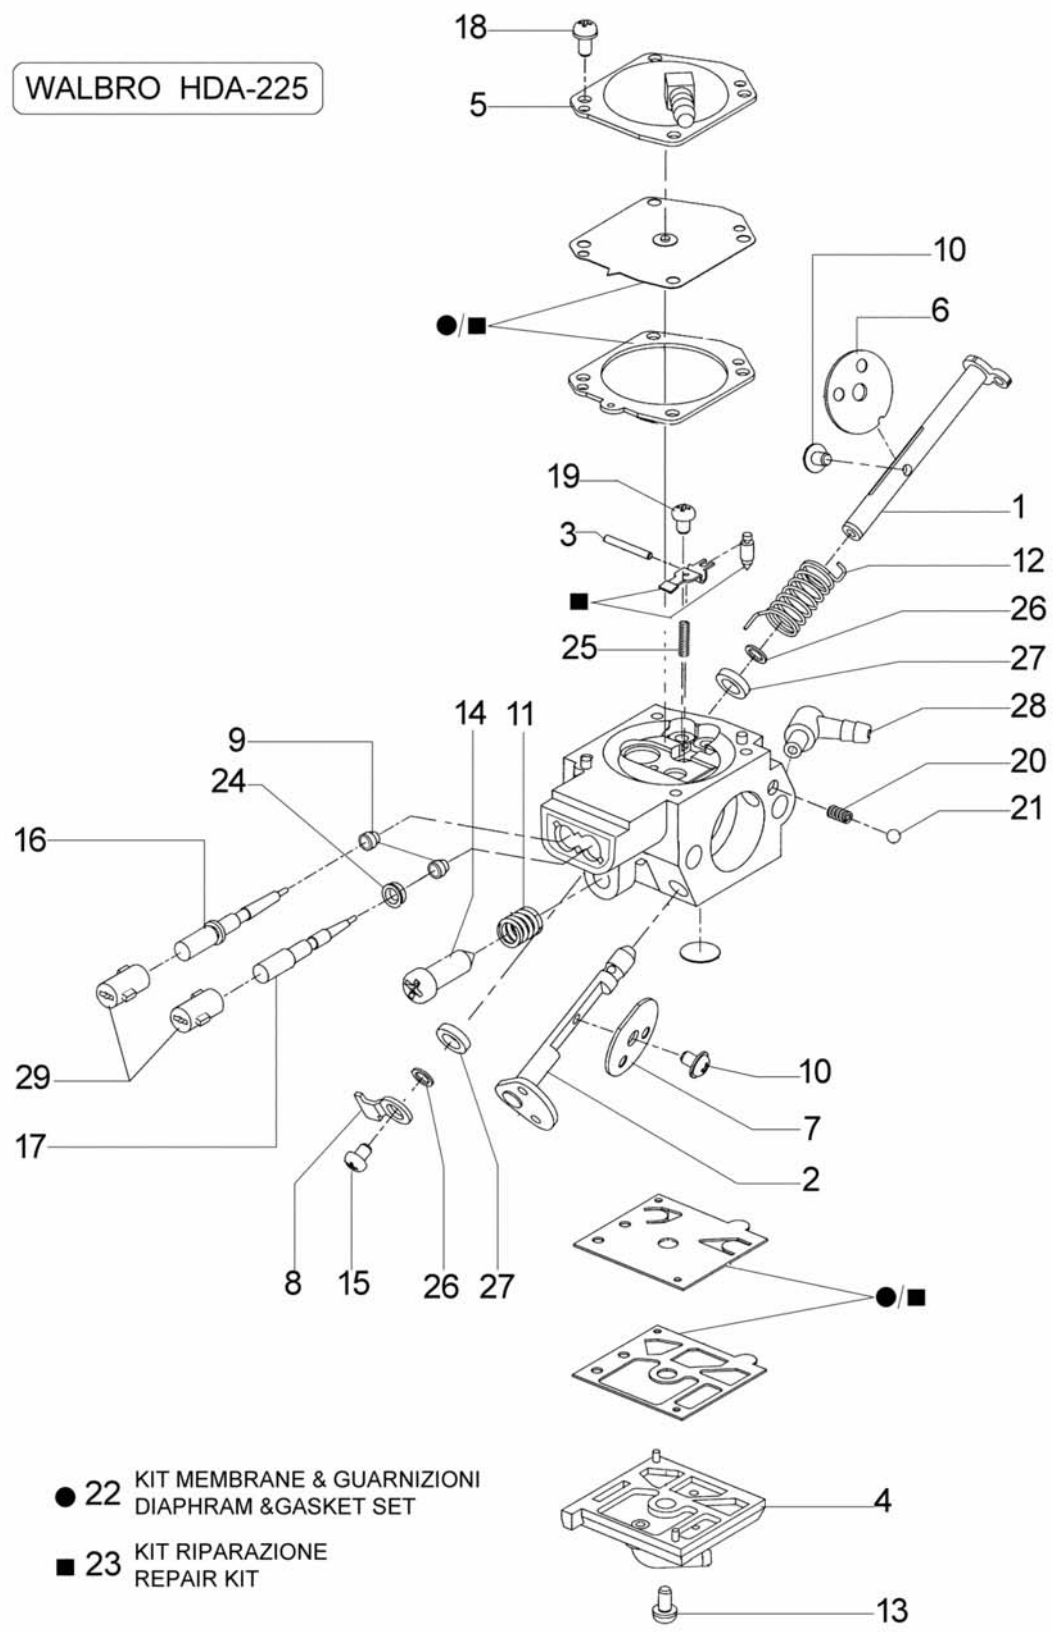

WALBRO HDA-225

- 22 KIT MEMBRANE & GUARNIZIONI
  DIAPHRAM & GASKET SET
- 23 KIT RIPARAZIONE
  REPAIR KIT

Ref.Nu	Qty	Part number	Description	Validity from	Validity till	Notes	Bulletin
1	1	50010095	Shaft				
2	1	50010096	Shaft				
3	1	003300201	Spindle				
4	1	52020080	Cover				
5	1	52020081	Cover				
6	1	50010099	Starter valve				
7	1	50010100	Starter valve				
8	1	2318839	Clamp				
9	2	2318634	Cap				
10	1	380000338	Screw				
11	1	094600148	Spring				
12	1	50010106	Spring				
13	1	50010109	Screw				
14	1	074000240	Adjust.screw				
15	1	003300209	Screw				
16	1	2318837	Adjust. screw				
17	1	2318838	Screw H				
18	4	035000162	Screw				
19	1	003300202	Screw				
20	1	095000146	Spring				
21	1	094600143	Ball				
22	1	50010122A	Diaphragm and gasket set				
23	1	50010123A	Repair kit				
24	1	2318632	Support				
25	1	50010105	Spring				
26	2	015400153	Washer				
27	2	380000272	Seal ring				
28	1	003300036	Fittings				
29	2	2318867	Cap