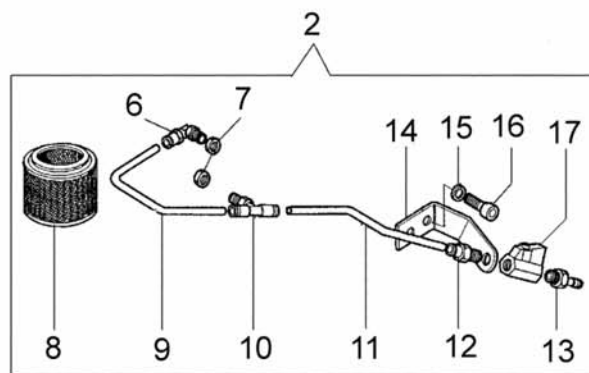

Ref.Nu	Qty	Part number	Description	Validity from	Validity till	Notes	Bulletin
1	1	52012062	Water kit				
2	1	52010110A	Pro water cooling kit				
3	1	52022066	Labels kit				
4	1	4191240	Tool kit				
5	1	52010173A	Flange				
6	1	52010109	Fittings				
7	1	52010107	Lock nut				
8	1	098000297R	Air filter optional				
9	1	52010108	Hose				
10	1	52010105	Fittings				
11	1	52010372	Hose				
12	1	52010104	Shaft joint				
13	1	52010102	Shaft joint				
14	1	52010087	Bracket				
15	2	3033074	Washer				
16	2	006000024	Screw				
17	1	52010103	Valve