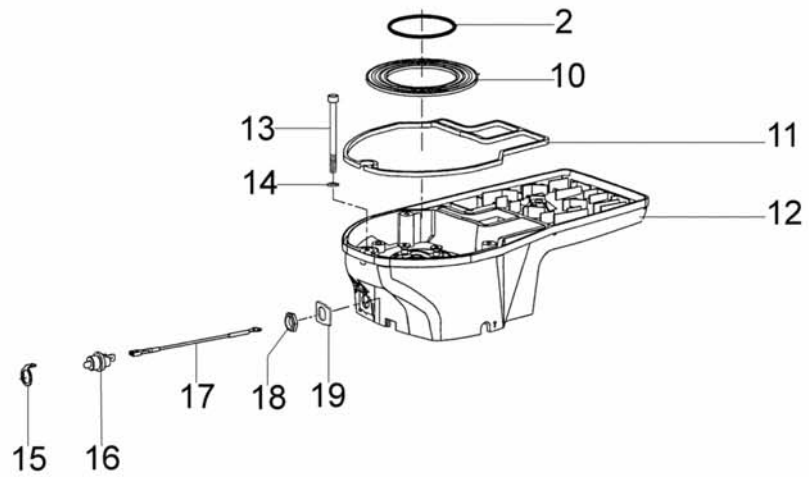

Ref.Nu	Qty	Part number	Description	Validity from	Validity till	Notes	Bulletin
1	1	52010514R	Flange				
2	2	330000010	O-ring				
3	1	52010513R	Air filter				
4	1	018600056AR	Air filter				
5	3	3802002A	Screw				
6	1	3049007	O-ring				
7	1	52010014B	Central body				
8	1	52020270R	Air filter				
9	1	018100354	Tube				
10	1	018600090A	Gasket				
11	1	52020021R	Gasket				
12	1	52020016	Cover				
13	3	072700182	Screw				
14	3	3833073	Washer				
15	1	52010132	Plate				
16	1	094500497	Switch				
17	1	097000121A	Cable				
18	1	099900397	Nut				
19	1	004000438	Plate				
20	1	52022006A	Cover				
21	1	52010060	Gasket				
22	1	52010041	Knob				
23	1	52020018	Cover				
24	5	093000468A	Screw