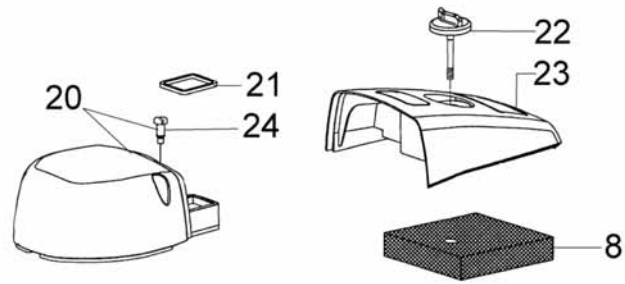

Ref.Nu	Qty	Part number	Description	Validity from	Validity till	Notes	Bulletin
1	1	52010514R	Flange				
2	2	330000010	O-ring				
3	1	52010513R	Air filter				
4	1	018600056AR	Air filter				
5	3	3802002A	Screw				
6	1	3049007	O-ring				
7	1	52010014B	Central body				
8	1	52020270R	Air filter				
9	1	018100354	Tube				
10	1	018600090A	Gasket				
11	1	52020021R	Gasket				
12	1	52020016	Cover				
13	3	072700182	Screw				
14	3	3833073	Washer				
15	1	52010132	Plate				
16	1	094500497	Switch				
17	1	097000121A	Cable				
18	1	099900397	Nut				
19	1	004000438	Plate				
20	1	52022006A	Cover				
21	1	52010060	Gasket				
22	1	52010041	Knob				
23	1	52020018	Cover				
24	5	093000468A	Screw