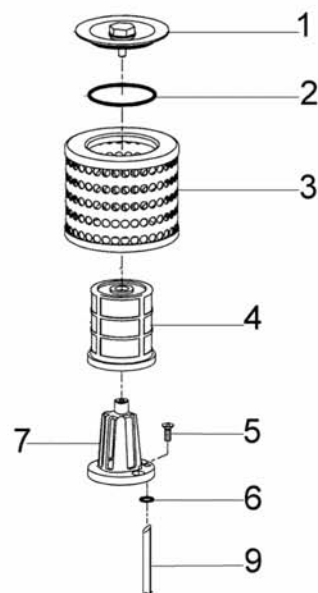

Ref.Nu	Qty	Part number	Description	Validity from	Validity till	Notes	Bulletin
1	1	52010514R	Flange				
2	2	330000010	O-ring				
3	1	52010513R	Air filter				
4	1	018600056AR	Air filter				
5	3	3802002A	Screw				
6	1	3049007	O-ring				
7	1	52010014B	Central body				
8	1	52020270R	Air filter				
9	1	018100354	Tube				
10	1	018600090A	Gasket				
11	1	52020021R	Gasket				
12	1	52020016	Cover				
13	3	072700182	Screw				
14	3	3833073	Washer				
15	1	52010132	Plate				
16	1	094500497	Switch				
17	1	097000121A	Cable				
18	1	099900397	Nut				
19	1	004000438	Plate				
20	1	52022006A	Cover				
21	1	52010060	Gasket				
22	1	52010041	Knob				
23	1	52020018	Cover				
24	5	093000468A	Screw