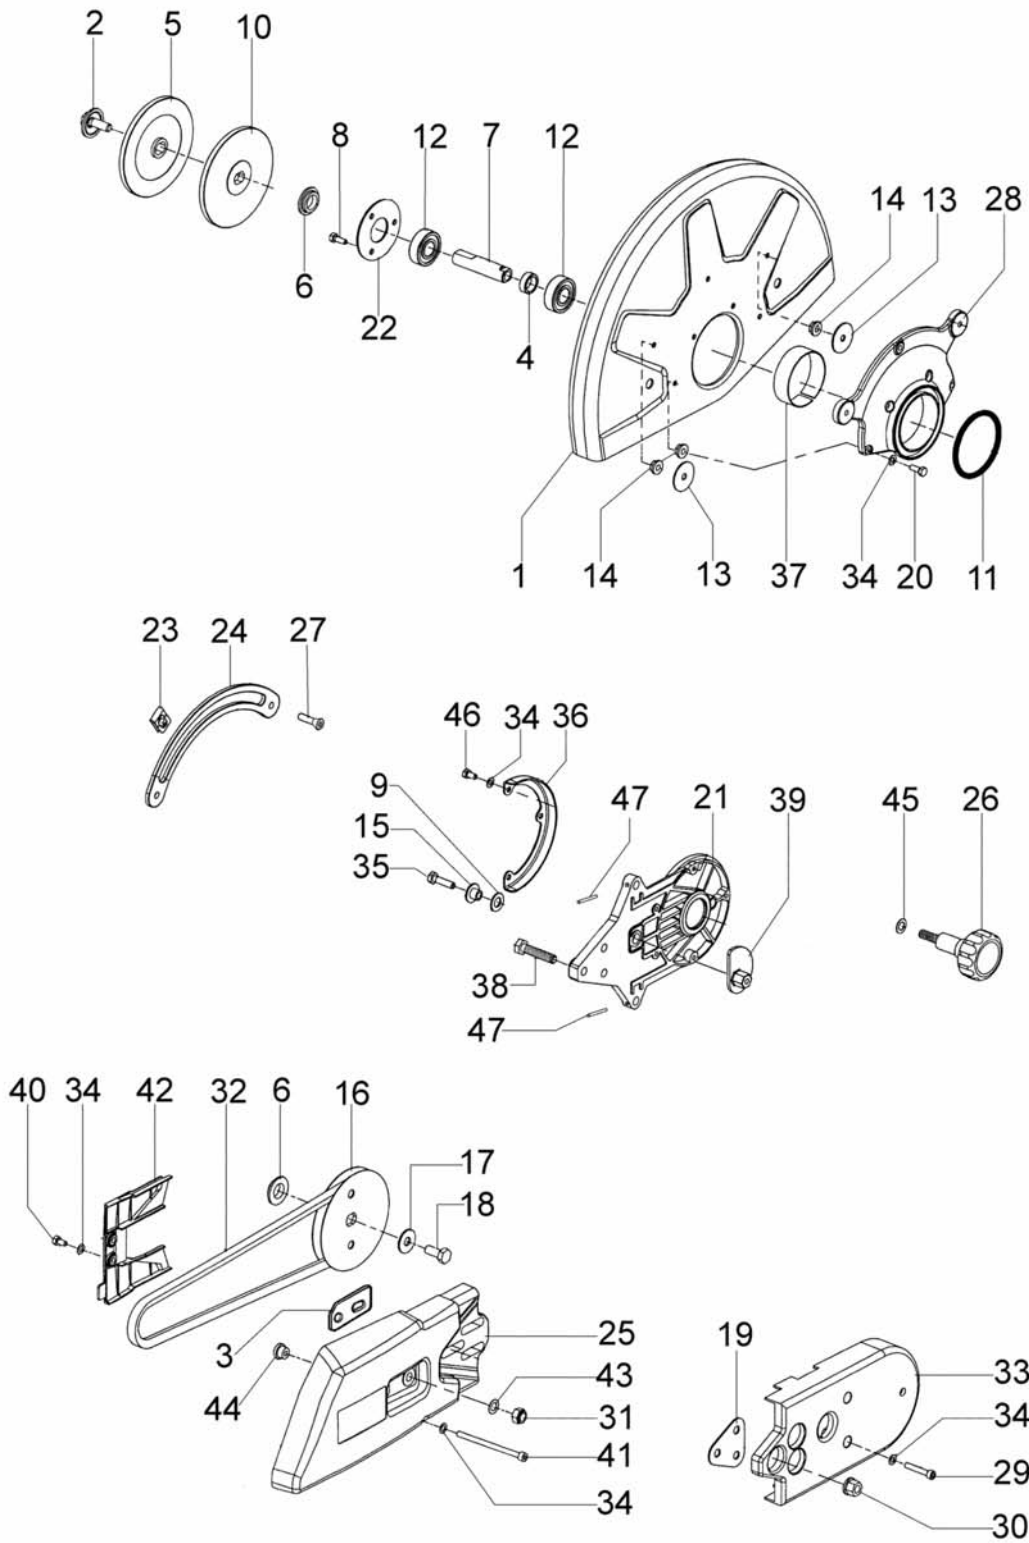

Ref.Nu	Qty	Part number	Description	Validity from	Validity till	Notes	Bulletin
0	1	52022017AR	Cpl. arm 14"				
1	1	52010026	Disc cover 14"				
2	1	52010177	Screw and washer				
3	1	52010312	Plate				
4	1	52010045	Ring				
5	1	018600235	Flange				
6	1	52010044	Spacer				
7	1	018600019	Shaft				
8	2	3806022	Screw				
9	1	005000343	Washer				
10	1	018600236A	Flange				
11	1	018100029	O-ring				
12	2	3035019R	Bearing				
13	2	093000020	Washer				
14	5	094000251	Nut				
15	1	52010039	Spacer				
16	1	018600004A	Pulley				
17	1	3918013	Washer				
18	1	3806065	Screw				
19	1	52010305	Plate				
20	10	3806021A	Screw				
21	1	52012114R	Arm				
22	1	52010043	Flange				
23	1	52010013	Guide lock				
24	1	52010396	Guide				
25	1	52020240	Belt cover				
26	1	52010062A	Knob				
27	2	3802005A	Screw				
28	1	52010025A	Support				
29	2	3801016	Screw				
30	3	3914010	Nut				
31	2	50010148R	Nut				
32	1	52020267	Belt				
33	1	52010022A	Cover				
34	9	3833073	Washer				
35	1	3806037A	Screw				
36	1	52010211	Guard				
37	1	52010046	Bushing				
38	1	52010401	Screw				
39	1	52010036	Belt adjust.				
40	10	3806021	Screw				
41	1	3801066	Screw				
42	1	52020019	Guard				
43	2	3916008R	Washer				
44	1	006000300	Bushing				
45	1	3833080	Washer				
46	1	3906019	Screw				
47	1	52010428	Pin