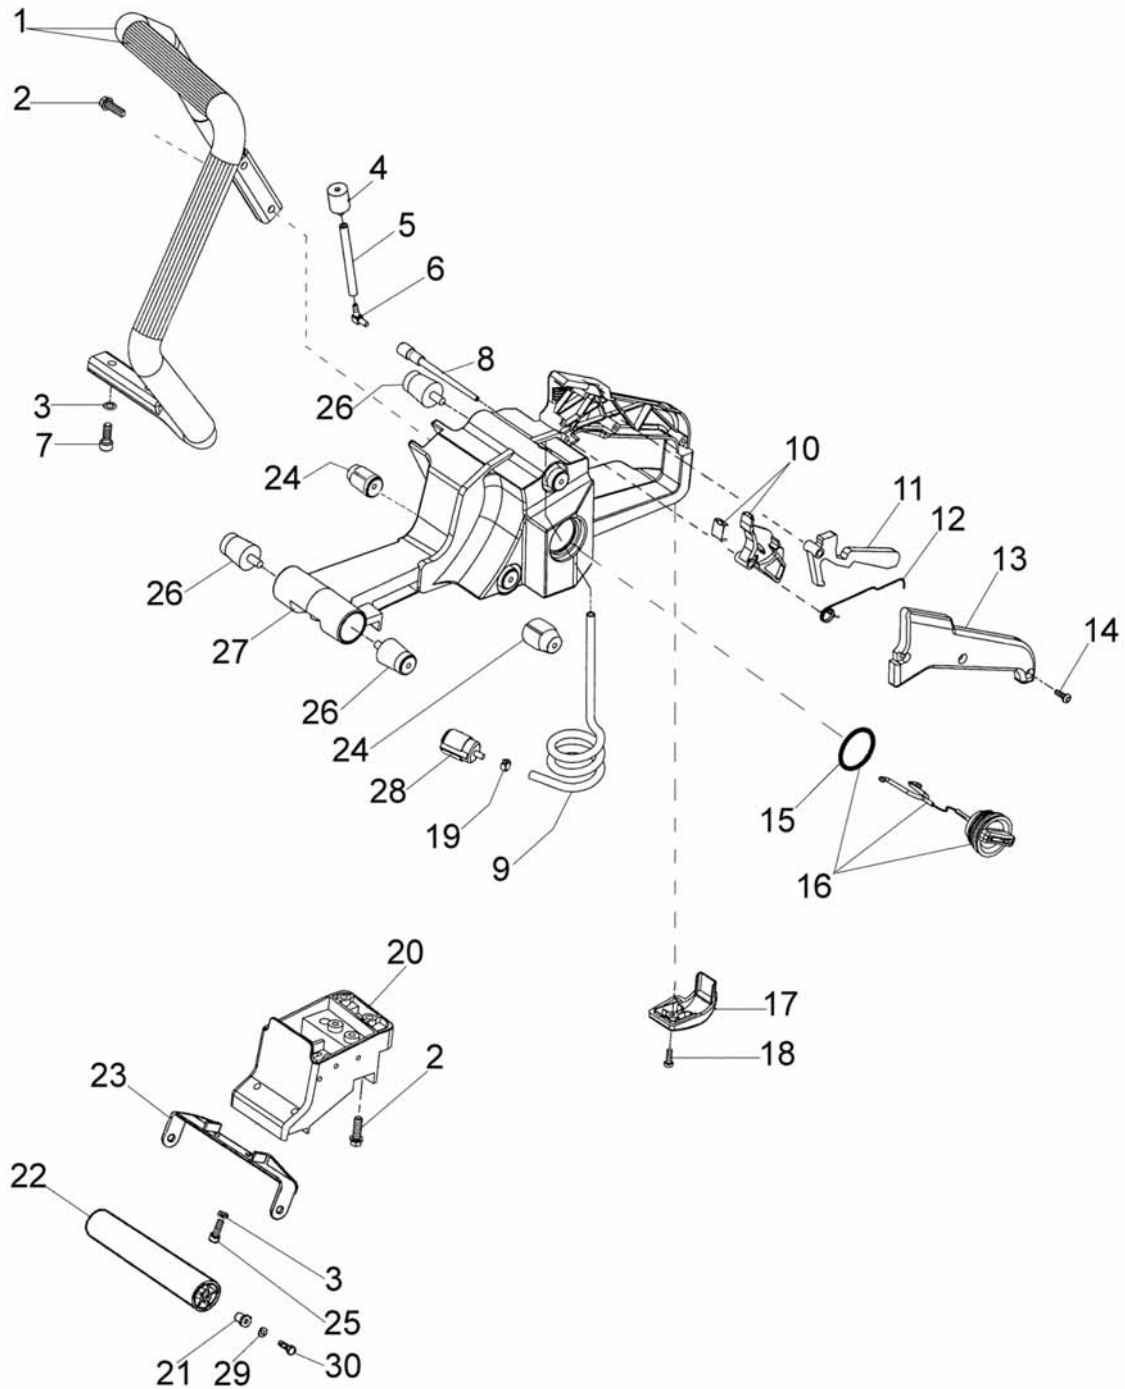

Ref.Nu	Qty	Part number	Description	Validity from	Validity till	Notes	Bulletin
1	1	3801052R	Screw				
2	5	3033074	Washer				
3	1	097000342A	Cover				
4	2	3801045	Screw				
5	1	005100913B	Screw				
6	2	3833073	Washer				
7	1	50010198	Deflector				
8	1	50010197	Screen				
9	1	52020258	Muffler				
10	1	50010058A	Gasket				
11	1	52020060	Spring				
12	1	094000215A	Tube				
13	2	61052009B	Screw				
14	1	097000059A	Spring				
15	1	52020008B	Manifold				
16	1	50010028	Flange				
17	1	3960057R	Screw				
18	1	52020271A	Carburetor HDA-225B				
19	1	018100354	Tube				
20	1	50010125	Screw guide				
21	1	097000092AR	Screw				
22	1	52020039	Support				
23	1	50010026	Manifold				

Ref.Nu	Qty	Part number	Description	Validity from	Validity till	Notes	Bulletin
1	1	52020023	Handle				
2	2	097000061A	Screw				
3	4	3072015	Guard				
4	1	52010082	Breather valve				
5	1	093000448	Tube				
6	1	018500066	Fitting				
7	2	3801020	Screw				
8	1	018500096	Valve body				
9	1	098000319	Tube				
10	1	52010092	Throttle assy				
11	1	52010077AR	Throttle lever				
12	1	097000028R	Spring				
13	1	50010024	Cover				
14	3	3960040R	Screw				
15	1	099900090	O-ring				
16	1	52022005	Tank cap				
17	1	52020026	Guard				
18	1	3960087	Screw				
19	1	4098377	Band				
20	1	52010215	Support				
21	2	3960045	Screw				
22	1	018100171A	Roller				
23	1	52010098	Support				
24	2	50010061R	AV-mount				
25	2	3801024	Screw				
26	4	52010066R	Shock absorber				
27	1	52020077CR	Fuel tank				
28	1	50010218R	Fuel filter				
29	4	3833076	Washer				
30	2	3806035	Screw				