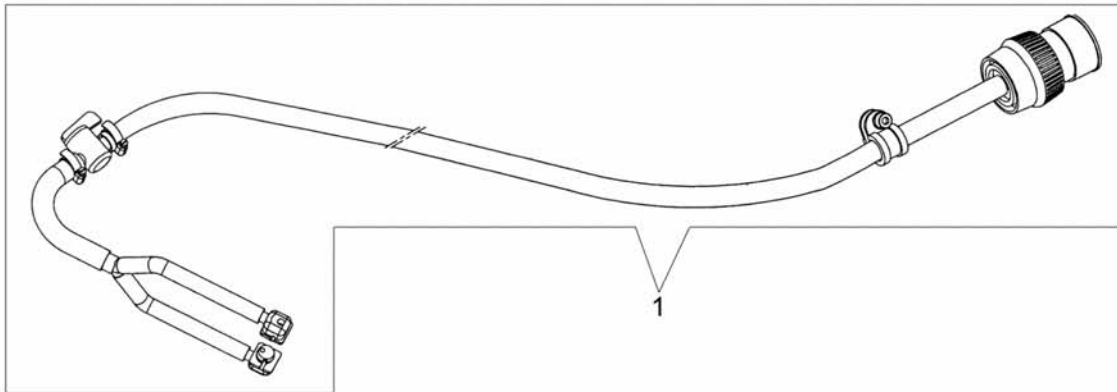

Ref.Nu	Qty	Part number	Description	Validity from	Validity till	Notes	Bulletin
1	1	52012062	Water kit				
2	1	52010110A	Pro water cooling kit				
3	1	52022066	Labels kit				
4	1	4191240	Tool kit				
5	1	52010173A	Flange				
6	1	52010109	Fittings				
7	1	52010107	Lock nut				
8	1	098000297R	Air filter optional				
9	1	52010108	Hose				
10	1	52010105	Fittings				
11	1	52010372	Hose				
12	1	52010104	Shaft joint				
13	1	52010102	Shaft joint				
14	1	52010087	Bracket				
15	2	3033074	Washer				
16	2	006000024	Screw				
17	1	52010103	Valve