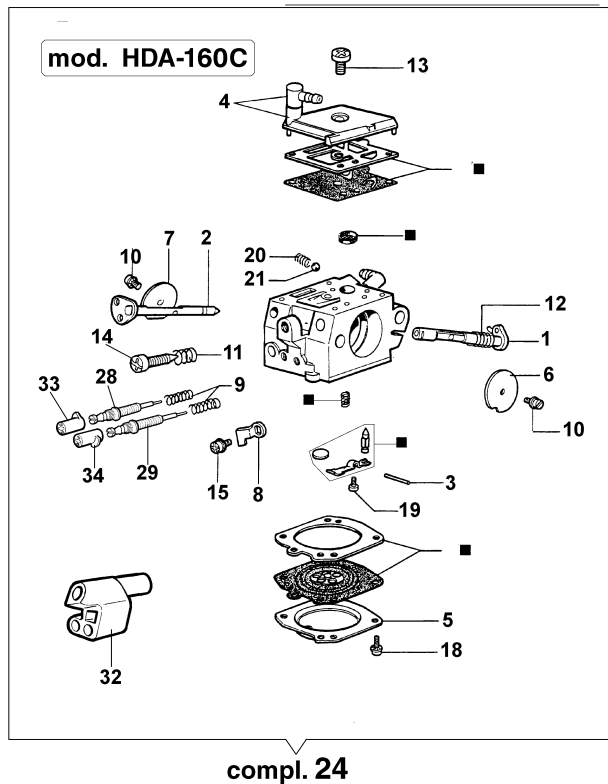

DA NOVEMBRE 2004
FROM NOVEMBER 2004
AB NOVEMBER 2004
DESDE NOVIEMBRE 2004
DEPUIS NOVEMBRE 2004

23 ■ KIT RIPARAZIONE
REPAIR KIT