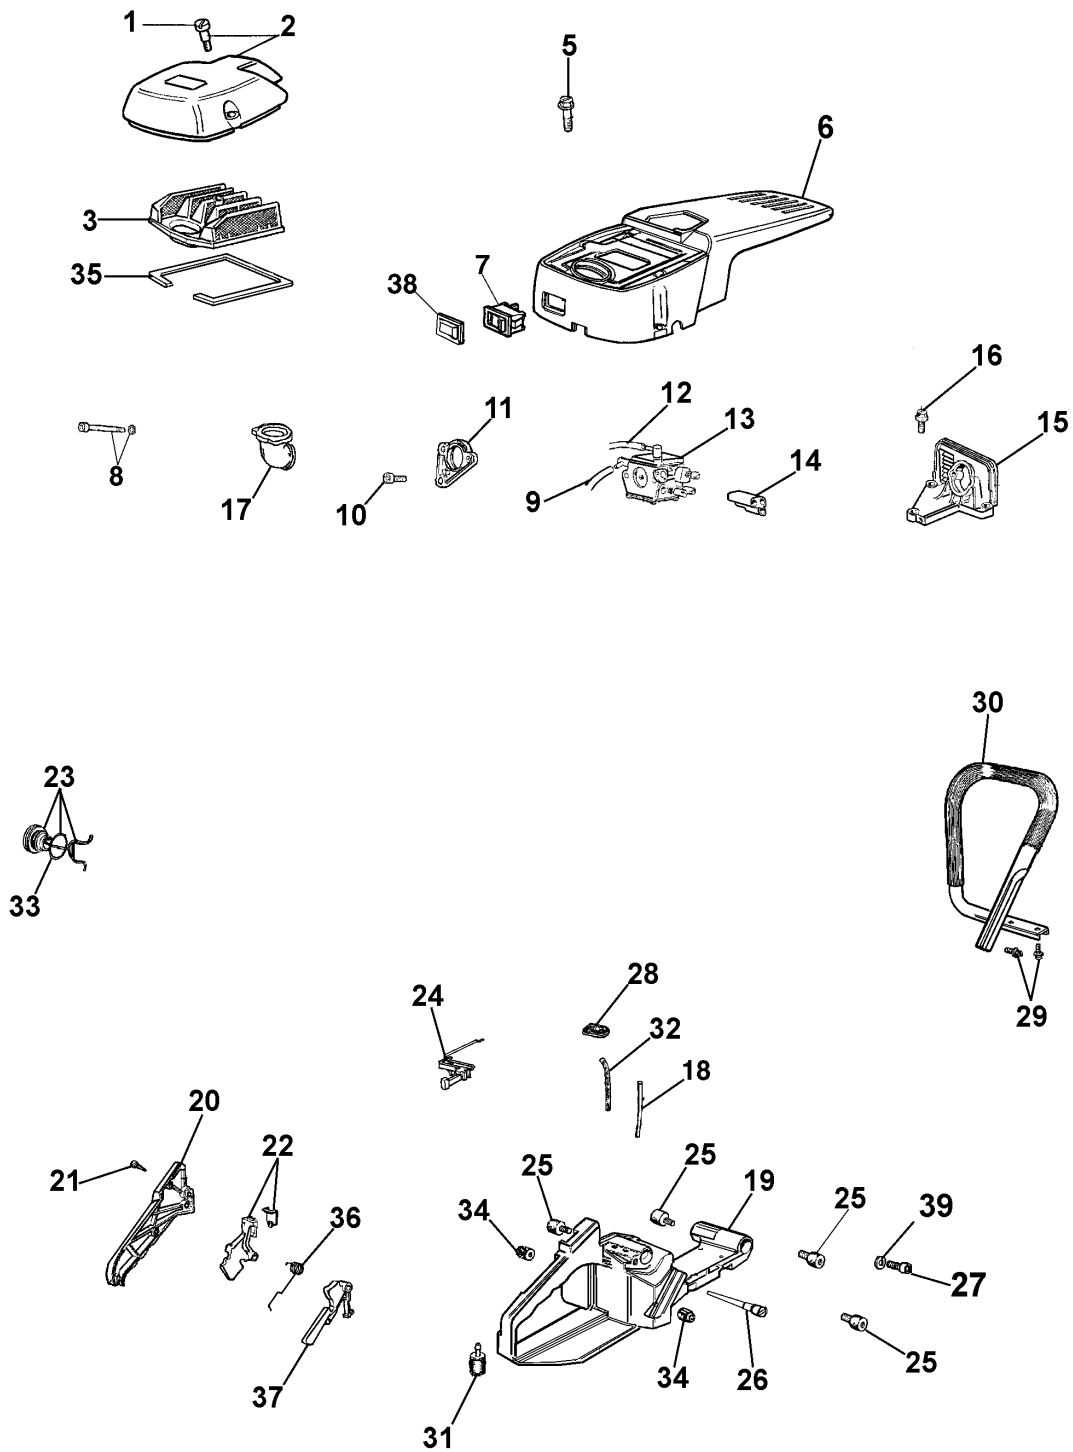

Illustration Tank and air filter

Illustration Tank and air filter

Ref.Nu	Qty	Part number	Description	Validity from	Validity till	Notes	Bulletin
1	1	093000468A	Screw				
2	1	50010121AR	Cover				
3	1	097000044R	Air filter flock				BT1-017-07/07
3	1	50010367R	Air filter flock				
3	1	098000092R	Air filter nylon				BT1-017-07/07
5	1	099900296R	Screw				
6	1	50022055R	Cover				
7	1	2317021R	Switch				
8	2	61052009BR	Screw				
9	1	098000319R	Tube				
10	3	3960057R	Screw				
11	1	50010028	Flange				
12	1	094000215AR	Tube				
13	1	50010302A	Carburetor kit HDA-160C				
14	1	50010125	Screw guide				
15	1	50010017	Support				
16	3	097000092AR	Screw				
17	1	50010027R	Manifold				
18	1	61060012AR	Tube				
19	1	50010173FR	Tank				
20	1	50010024BR	Cover				
21	1	3960040R	Screw				
22	1	50010157	Throttle lever				
23	1	50012008R	Cap				
24	1	52022048A	Throttle rod				
25	4	097000038AR	AV-mount				
26	1	099900083A	Breather valve				
27	8	006000251R	Screw				
28	1	50010029	Grommet				
29	1	097000061AR	Screw				
30	1	50020016R	Handle				
31	1	50010218R	Fuel filter				
32	1	098000319R	Tube				
33	1	099900090	O-ring				
34	2	50010061R	AV-mount				
35	1	097000056R	Gasket				
36	1	097000028R	Spring				
37	1	097000025AR	Lever				
38	1	2317013	Guard				
39	1	3833073R	Washer