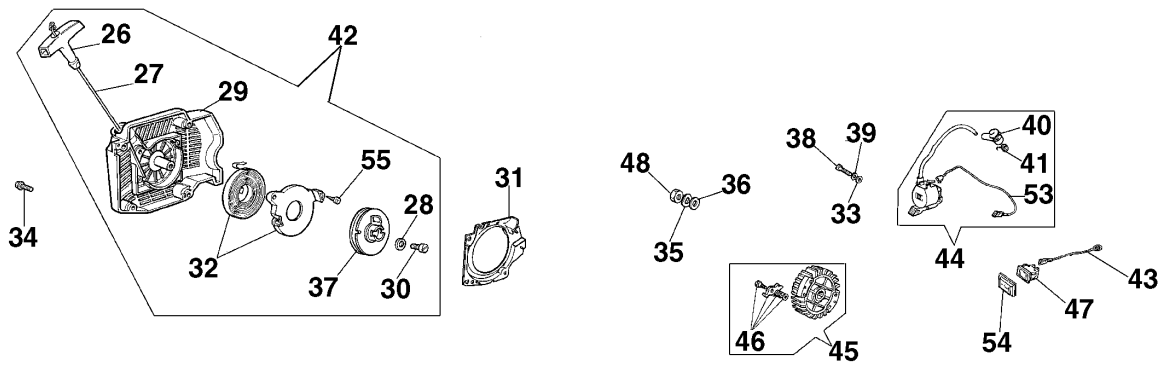

Illustration Engine and starter Assy

49
Kit etichette
Labels set
Jeu etiquette
Juego etiquetas
Etikettenkit

12
kit guarnizioni
Gasket set
Jeu joints
Juego juntas
Dichtungenkit

Illustration Engine and starter assy

Ref.Nu	Qty	Part number	Description	Validity from	Validity till	Notes	Bulletin
1	3	097000092AR	Screw				
2	1	097000059A	Spring				
3	1	50010026R	Manifold				
4	1	50010031R	Piston pin				
5	2	007201198R	Ring				
6	1	3037014R	Bearing				
7	1	50010115R	Crankshaft				
8	1	50092013A	Piston assy Ø48				
9	2	3033074	Washer				
10	1	50022044R	Muffler				
11	4	005100906AR	Screw				
12	1	50012052B	Gasket set				
13	2	3034012R	Bearing				
14	1	094500004R	Seal ring				
15	1	094500028R	Key				
16	1	50010046DR	Gasket				
17	1	3055114	Spark plug				
18	1	50010058AR	Gasket				
19	1	007201313R	Seal ring				
20	2	3801045R	Screw				
21	1	50070207	Decompressor				
22	1	50010145	Cover				
23	3	3801052R	Screw				
24	2	50020004R	Piston ring Ø48				
25	1	50022052C	Complete cylinder Ø48				
26	1	097000064AR	Starter handle				
27	1	097000037R	Starter rope				
28	1	3918006	Washer				
29	1	50010172BR	Starter case				
30	1	3908036	Screw				
31	1	50010019AR	Flange				
32	1	098000060AR	Spring				
33	2	3916004R	Washer				
34	4	097000092AR	Screw				
35	1	3833080	Washer				
36	1	005000361	Washer				
37	1	52010439CR	Pulley				
38	2	094000227	Screw				
39	2	006000315R	Washer				
40	1	094600097AR	Spark plug cap				
41	1	094600169A	Spring				
42	1	50012069DR	Starter assy