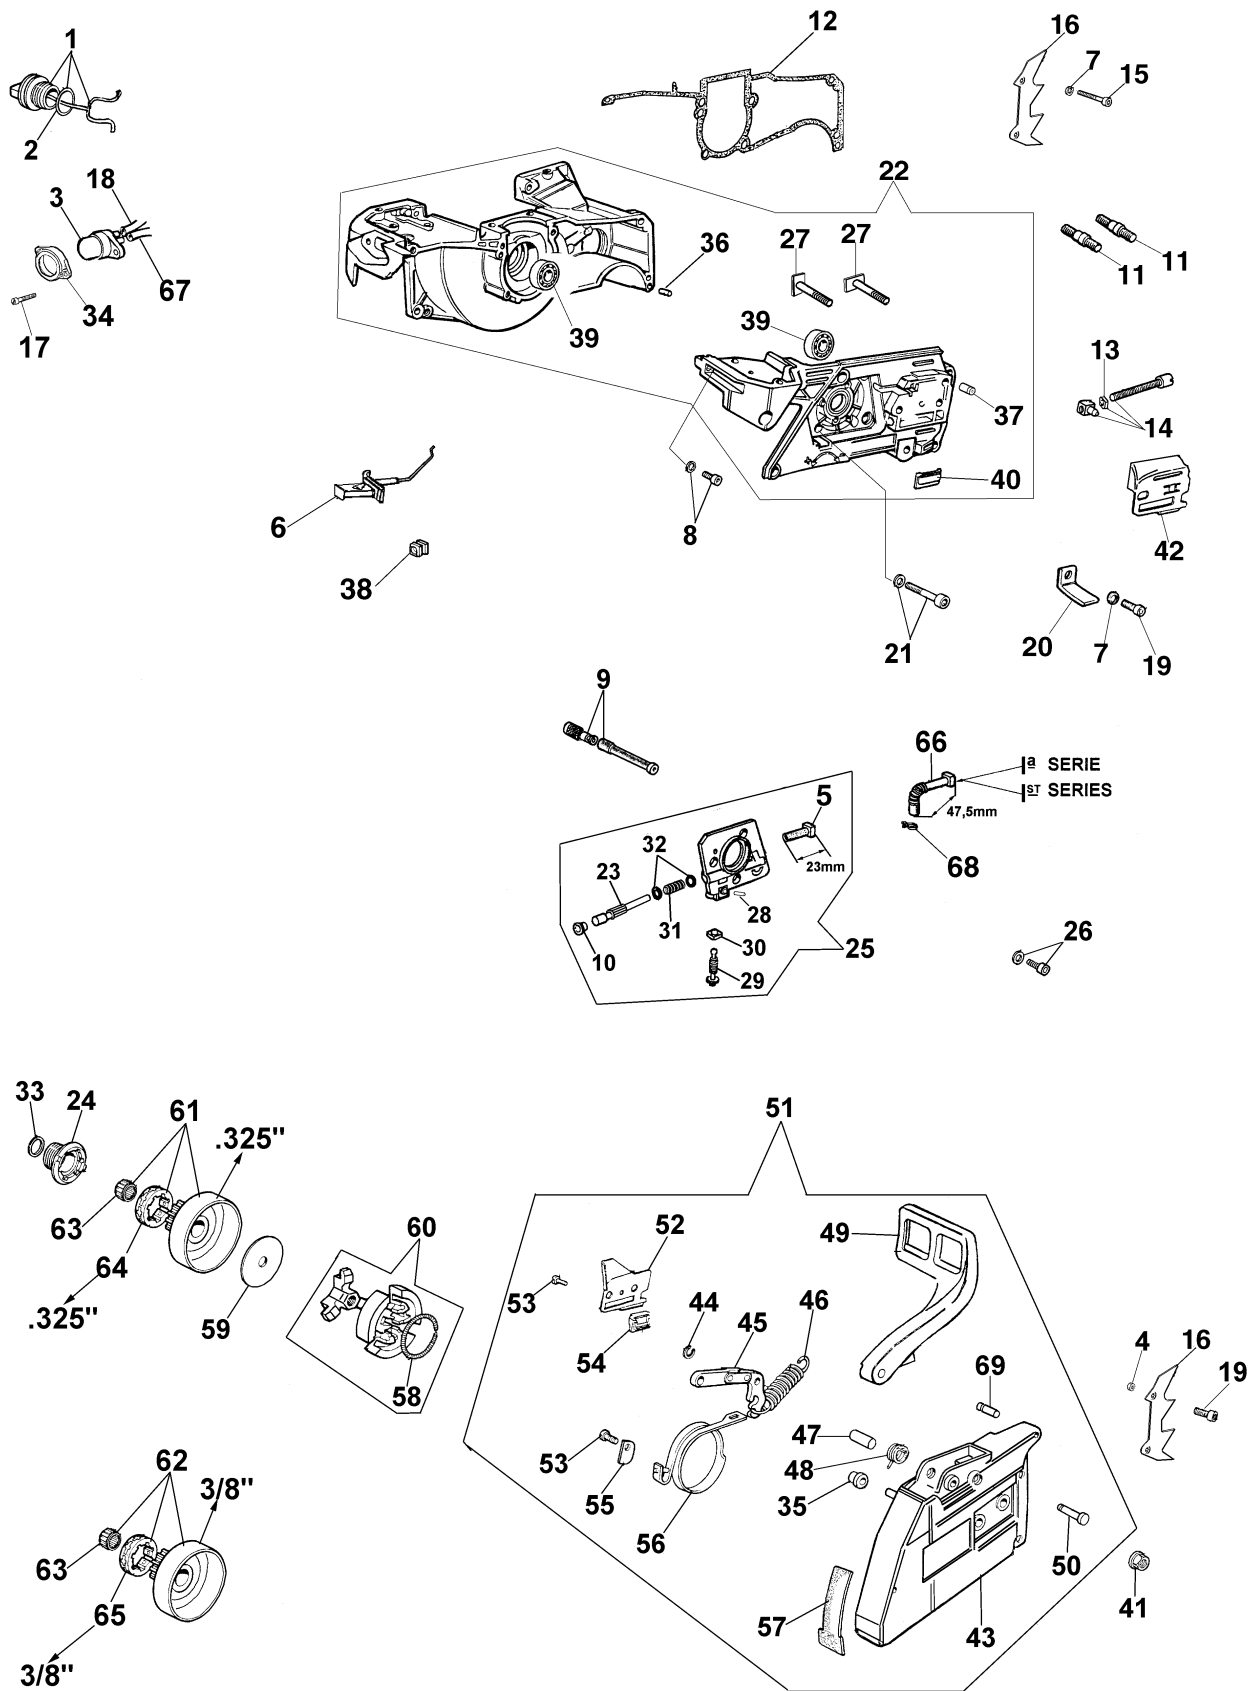

Illustration Crankcase and brake

Illustration Crankcase and brake

Ref.Nu	Qty	Part number	Description	Validity from	Validity till	Notes	Bulletin
1	1	50012009R	Cap				
2	1	099900090	O-ring				
3	1	50010032R	Air purge				
4	2	3914003R	Nut				
5	1	50010163R	Tube				
6	1	50010065R	Starter lever				
7	8	3833073R	Washer				
8	1	093800060B	Screw				
9	1	097000147AR	Oil suction				
10	1	097000078	Cap				
11	2	094500141AR	Stud				
12	1	50010047AR	Gasket				
13	1	50010079	Clamp				
14	1	50010151	Chain tensioner				
15	4	006100303R	Screw				
16	2	50010050B	Spike				
17	1	3960106R	Screw				
18	1	50010090AR	Tube				
19	4	006000251R	Screw				
20	1	097000283R	Clamp				
21	4	3801035	Screw				
22	1	50010342C	Half crankcase assy				
23	1	097000069B	Piston pump				
24	1	50010036AR	Worm gear				
25	1	50012138	Oil pump				
26	3	006000024R	Screw				
27	2	50070052AR	Screw				
28	1	097000062	Plug				
29	1	50010037	Screw				
30	1	097000068	Clamp				
31	1	097000071A	Spring				
32	2	097000070	Washer				
33	1	50010044	Washer				
34	1	50010175	Guard				
35	1	006000300	Bushing				
36	1	3023008R	Plug				
37	1	097000229R	Breather valve				
38	1	097000057R	Grommet				
39	2	3034012R	Bearing				
40	1	50070149	Guard				
41	2	50010148R	Nut				
42	1	50010010AR	Plate