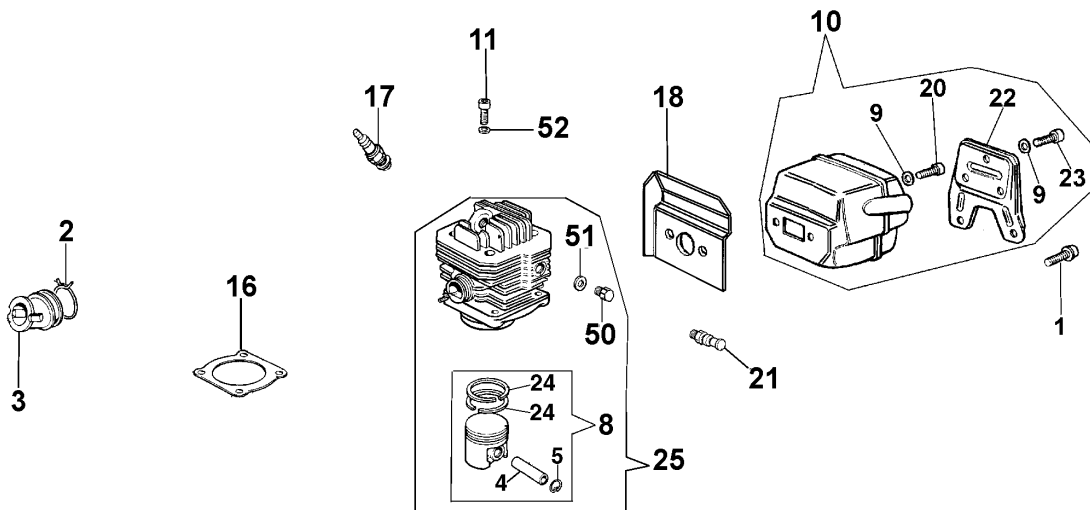

Illustration Engine and starter Assy

49
Kit etichette
Labels set
Jeu etiquette
Juego etiquetas
Etikettenkit

12
kit guarnizioni
Gasket set
Jeu joints
Juego juntas
Dichtungenkit

Illustration Engine and starter assy

Ref.Nu	Qty	Part number	Description	Validity from	Validity till	Notes	Bulletin
1	3	097000092AR	Screw				
2	1	097000059A	Spring				
3	1	50010026R	Manifold				
4	1	50010031R	Piston pin				
5	2	007201198R	Ring				
6	1	3037014R	Bearing				
7	1	50010115R	Crankshaft				
8	1	50092013A	Piston assy Ø48				
9	2	3033074	Washer				
10	1	50022044R	Muffler				
11	4	005100906AR	Screw				
12	1	50012052B	Gasket set				
13	2	3034012R	Bearing				
14	1	094500004R	Seal ring				
15	1	094500028R	Key				
16	1	50010046DR	Gasket				
17	1	3055114	Spark plug				
18	1	50010058AR	Gasket				
19	1	007201313R	Seal ring				
20	2	3801045R	Screw				
21	1	50070207	Decompressor				
22	1	50010145	Cover				
23	3	3801052R	Screw				
24	2	50020004R	Piston ring Ø48				
25	1	50022052C	Complete cylinder Ø48				
26	1	097000064AR	Starter handle				
27	1	097000037R	Starter rope				
28	1	3918006	Washer				
29	1	50010172BR	Starter case				
30	1	3908036	Screw				
31	1	50010019AR	Flange				
32	1	098000060AR	Spring				
33	2	3916004R	Washer				
34	4	097000092AR	Screw				
35	1	3833080	Washer				
36	1	005000361	Washer				
37	1	52010439CR	Pulley				
38	2	094000227	Screw				
39	2	006000315R	Washer				
40	1	094600097AR	Spark plug cap				
41	1	094600169A	Spring				
42	1	50012069DR	Starter assy