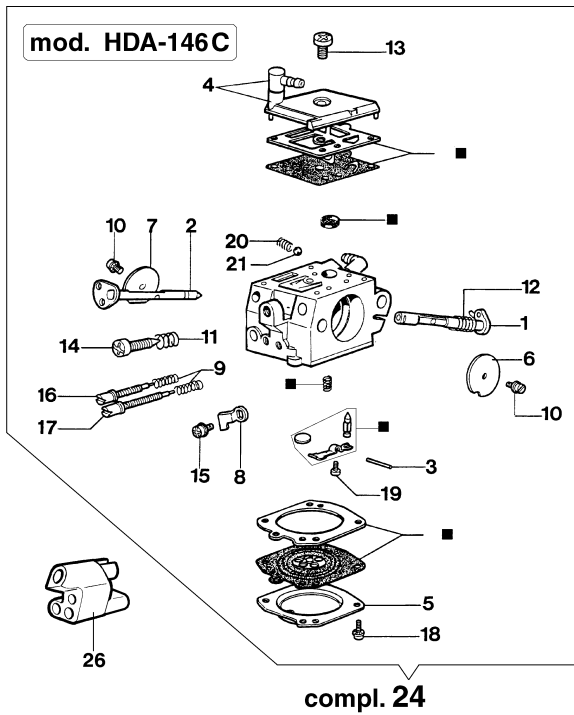

FINO A NOVEMBRE 2004
TILL NOVEMBER 2004
BIS NOVEMBER 2004
HASTA NOVEMBRE 2004
JUSQU' A NOVEMBRE 2004

23 ■ KIT RIPARAZIONE
REPAIR KIT