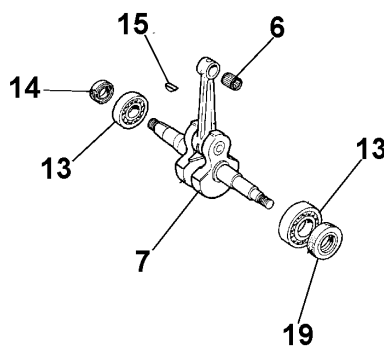

Illustration Engine and starter Assy

49
Kit etichette
Labels set
Jeu etiquette
Juego etiquetas
Etikettenkit

12
kit guarnizioni
Gasket set
Jeu joints
Juego juntas
Dichtungenkit

Illustration Engine and starter assy

Ref.Nu	Qty	Part number	Description	Validity from	Validity till	Notes	Bulletin
1	3	097000092AR	Screw				
2	1	097000059A	Spring				
3	1	50010026R	Manifold				
4	1	50010031R	Piston pin				
5	2	007201198R	Ring				
6	1	3037014R	Bearing				
7	1	50010115R	Crankshaft				
8	1	50092013A	Piston assy Ø48				
9	2	3033074	Washer				
10	1	50022044R	Muffler				
11	4	005100906AR	Screw				
12	1	50012052B	Gasket set				
13	2	3034012R	Bearing				
14	1	094500004R	Seal ring				
15	1	094500028R	Key				
16	1	50010046DR	Gasket				
17	1	3055114	Spark plug				
18	1	50010058AR	Gasket				
19	1	007201313R	Seal ring				
20	2	3801045R	Screw				
21	1	50070207	Decompressor				
22	1	50010145	Cover				
23	3	3801052R	Screw				
24	2	50020004R	Piston ring Ø48				
25	1	50022052C	Complete cylinder Ø48				
26	1	097000064AR	Starter handle				
27	1	097000037R	Starter rope				
28	1	3918006	Washer				
29	1	50010172BR	Starter case				
30	1	3908036	Screw				
31	1	50010019AR	Flange				
32	1	098000060AR	Spring				
33	2	3916004R	Washer				
34	4	097000092AR	Screw				
35	1	3833080	Washer				
36	1	005000361	Washer				
37	1	52010439CR	Pulley				
38	2	094000227	Screw				
39	2	006000315R	Washer				
40	1	094600097AR	Spark plug cap				
41	1	094600169A	Spring				
42	1	50012069DR	Starter assy