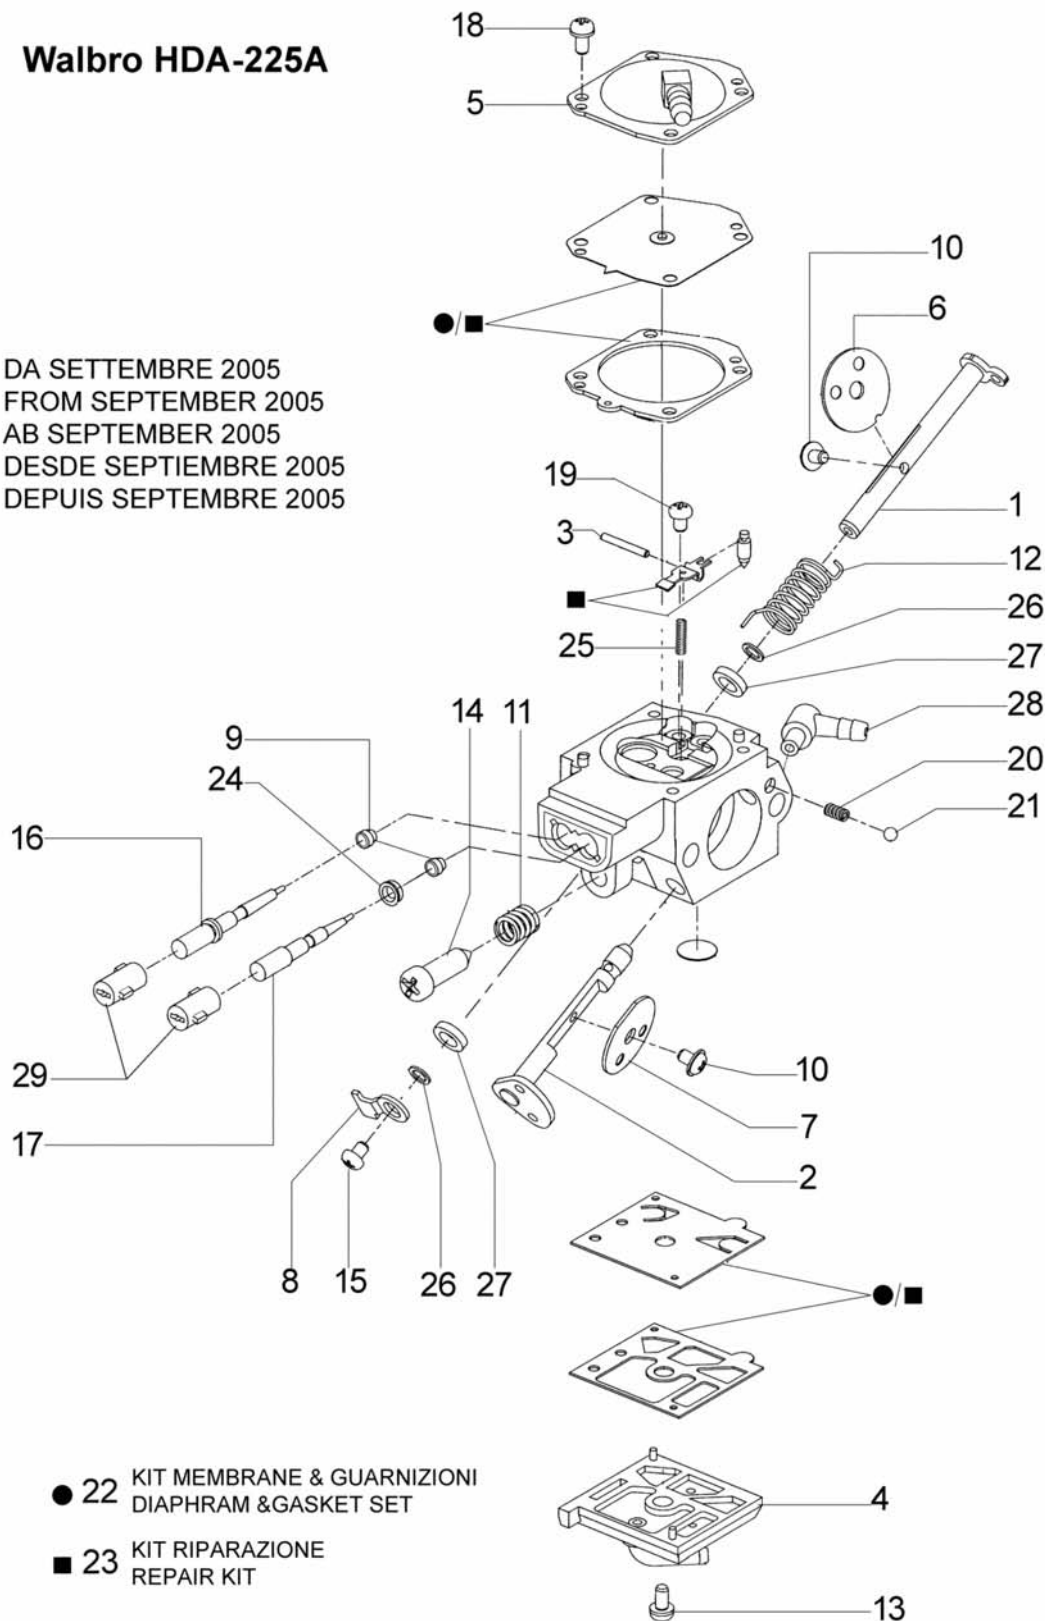

Walbro HDA-225A

DA SETTEMBRE 2005
FROM SEPTEMBER 2005
AB SEPTEMBER 2005
DESDE SEPTIEMBRE 2005
DEPUIS SEPTEMBRE 2005

Ref.Nu	Qty	Part number	Description	Validity from	Validity till	Notes	Bulletin
1	1	50010095	Shaft				
2	1	50010096	Shaft				
3	1	003300201	Spindle				
4	1	52020080	Cover				
5	1	52020081	Cover				
6	1	50010099	Starter valve				
7	1	50010100	Starter valve				
8	1	2318839	Clamp				
9	2	2318634	Cap				
10	1	380000338	Screw				
11	1	094600148	Spring				
12	1	50010106	Spring				
13	1	50010109	Screw				
14	1	074000240	Adjust.screw				
15	1	003300209	Screw				
16	1	2318837	Adjust. screw				
17	1	2318838	Screw H				
18	4	035000162	Screw				
19	1	003300202	Screw				
20	1	095000146	Spring				
21	1	094600143	Ball				
22	1	50010122A	Diaphragm and gasket set				
23	1	50010123A	Repair kit				
24	1	2318632	Support				
25	1	50010105	Spring				
26	2	015400153	Washer				
27	2	380000272	Seal ring				
28	1	003300036	Fittings				
29	2	2318639	Cap