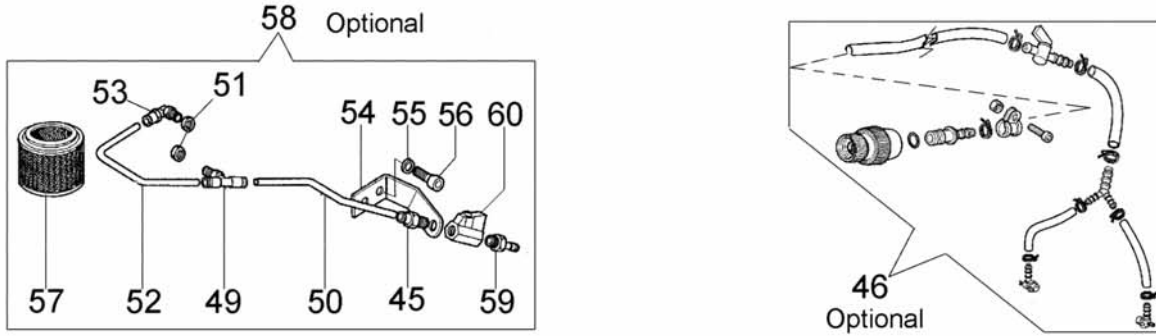

Ref.Nu	Qty	Part number	Description	Validity from	Validity till	Notes	Bulletin
1	1	52010071	Disc cover 12"				
1	1	52010026	Disc cover 14"				
2	1	52010177	Screw and washer				
3	3	3906019	Screw				
4	1	52010045	Ring				
5	1	018600235	Flange				
6	2	52010044	Spacer				
7	1	018600019	Shaft				
8	3	3806022	Screw				
9	1	005000343	Washer				
10	1	018600236A	Flange				
11	1	018100029	O-ring				
12	2	3035019R	Bearing				
13	1	52010012	Spacer				
14	5	094000251	Nut				
15	1	52010039	Spacer				
16	1	018600004A	Pulley				
17	1	3918013	Washer				
18	1	3806065	Screw				
19	1	52010305	Plate				
20	10	3806021A	Screw				
21	1	52010212	Arm				
22	1	52010043	Flange				
23	1	52010013	Guide lock				
24	1	52010024	Sector				
25	1	52022002	Belt cover				
26	1	52010062	Knob				
27	2	3906045	Screw				
28	1	52010025	Support				
29	2	3801016	Screw				
30	3	3914010	Nut				
31	2	50010148R	Nut				
32	1	52020020	Belt				
33	1	52010022A	Cover				
34	9	3833073	Washer				
35	1	3806037	Screw				
36	1	52010211	Guard				
37	1	52010046	Bushing				
38	3	3806076	Screw				
39	1	52010036	Belt adjust.				
40	10	3806021A	Screw				
41	1	3801066	Screw				
42	1	52020019	Guard				
43	2	3916008R	Washer				
44	1	006000300	Bushing				
45	1	52010104	Shaft joint				
46	1	52012055	Water cooling kit				
47	1	4191240	Tool kit				
48	1	52010169	Disk 12" metal				
48	1	52010170	Disk 12" cement				
48	1	52010171	Disk 14" metal				
48	1	52010172	Disk 14" cement				
49	1	52010105	Fittings				
50	1	52010372	Hose				
51	1	52010107	Lock nut				
52	1	52010108	Hose				
53	1	52010109	Fittings				
54	1	52010087	Bracket				
55	2	3033074	Washer				
56	2	006000024	Screw				
57	1	099900778A	Air filter				
58	1	52010110	Pro water cooling kit				
59	1	52010102	Shaft joint				
60	1	52010103	Valve				
99	1	52022001A	12" arm assy				
99	1	52022017A	14" arm assy