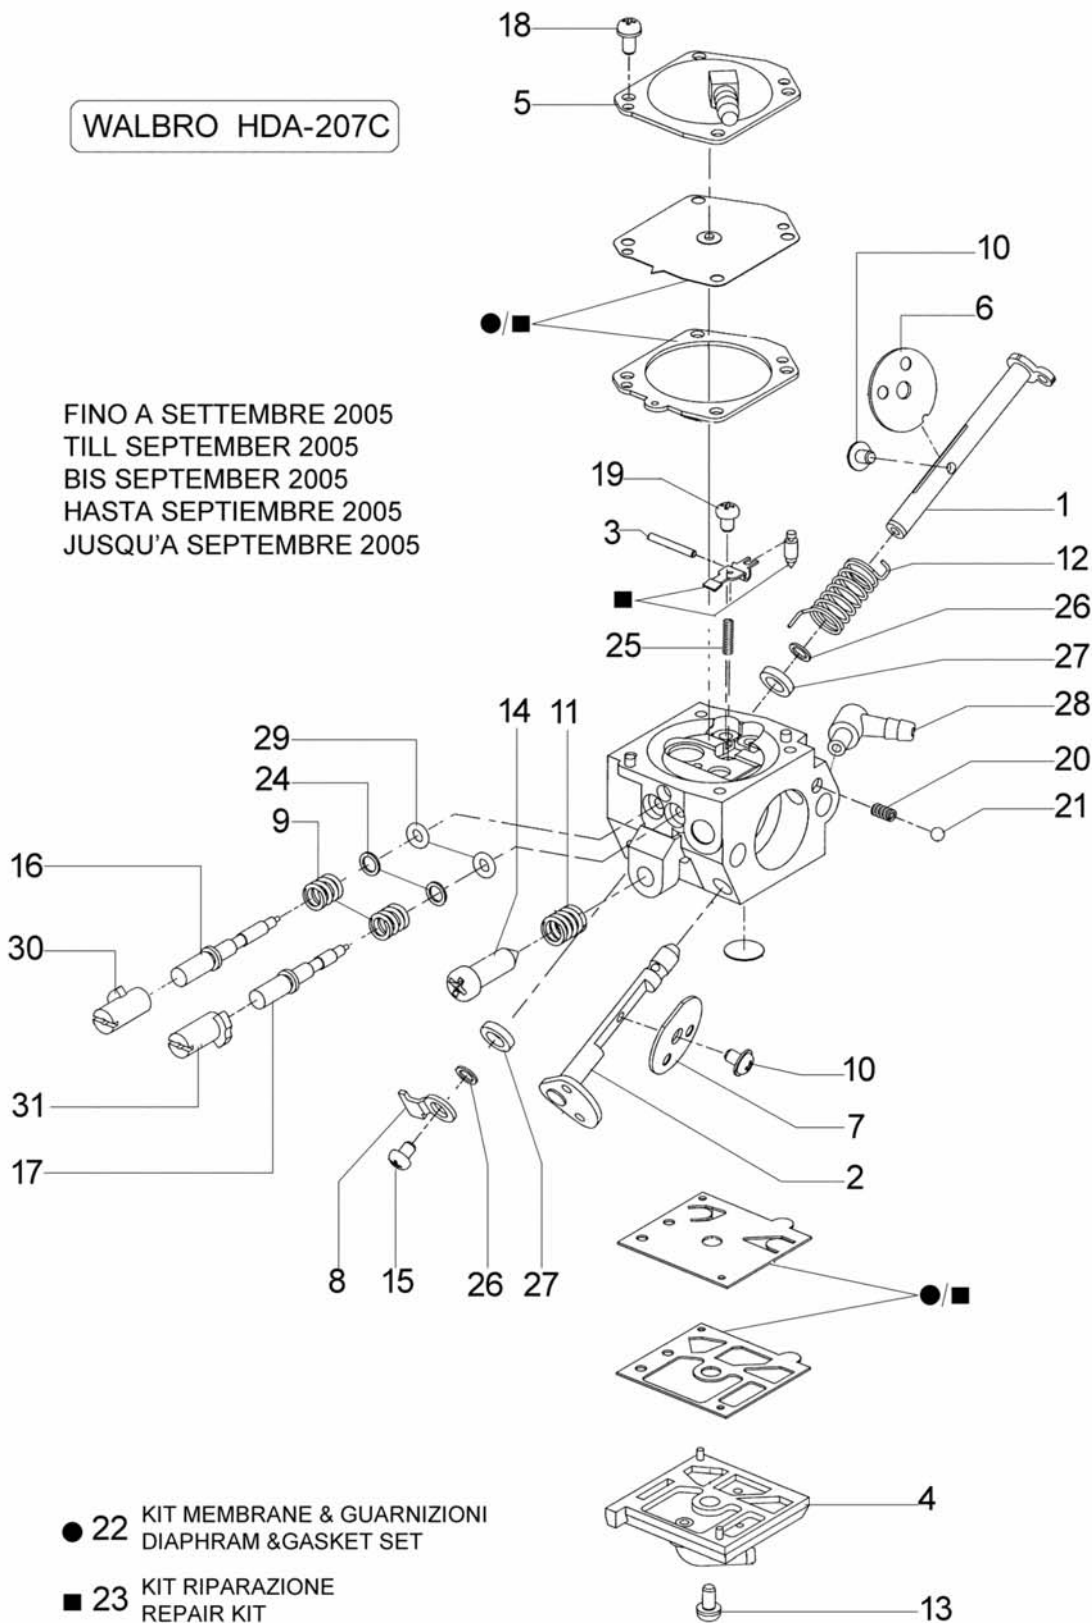

WALBRO HDA-207C

FINO A SETTEMBRE 2005
TILL SEPTEMBER 2005
BIS SEPTEMBER 2005
HASTA SEPTIEMBRE 2005
JUSQU'A SEPTEMBRE 2005

- 22 KIT MEMBRANE & GUARNIZIONI
  DIAPHRAM & GASKET SET
- 23 KIT RIPARAZIONE
  REPAIR KIT

Ref.Nu	Qty	Part number	Description	Validity from	Validity till	Notes	Bulletin
1	1	50010095	Shaft				
2	1	50010096	Shaft				
3	1	003300201	Spindle				
4	1	52020080	Cover				
5	1	52020081	Cover				
6	1	50010099	Starter valve				
7	1	50010100	Starter valve				
8	1	50010101	Clamp				
9	1	095000147	Spring				
10	1	380000338	Screw				
11	1	094600148	Spring				
12	1	50010106	Spring				
13	1	50010109	Screw				
14	1	074000240	Adjust.screw				
15	1	003300209	Screw				
16	1	52020241	Screw L				
17	1	52020242	Screw H				
18	4	035000162	Screw				
19	1	003300202	Screw				
20	1	095000146	Spring				
21	1	094600143	Ball				
22	1	50010122A	Diaphragm and gasket set				
23	1	50010123A	Repair kit				
24	1	380000270	Washer				
25	1	50010105	Spring				
26	2	015400153	Washer				
27	2	380000272	Seal ring				
28	1	003300036	Fittings				
29	2	380000250	O-ring				
30	1	2318695	Cap				
31	1	2318694	Cap