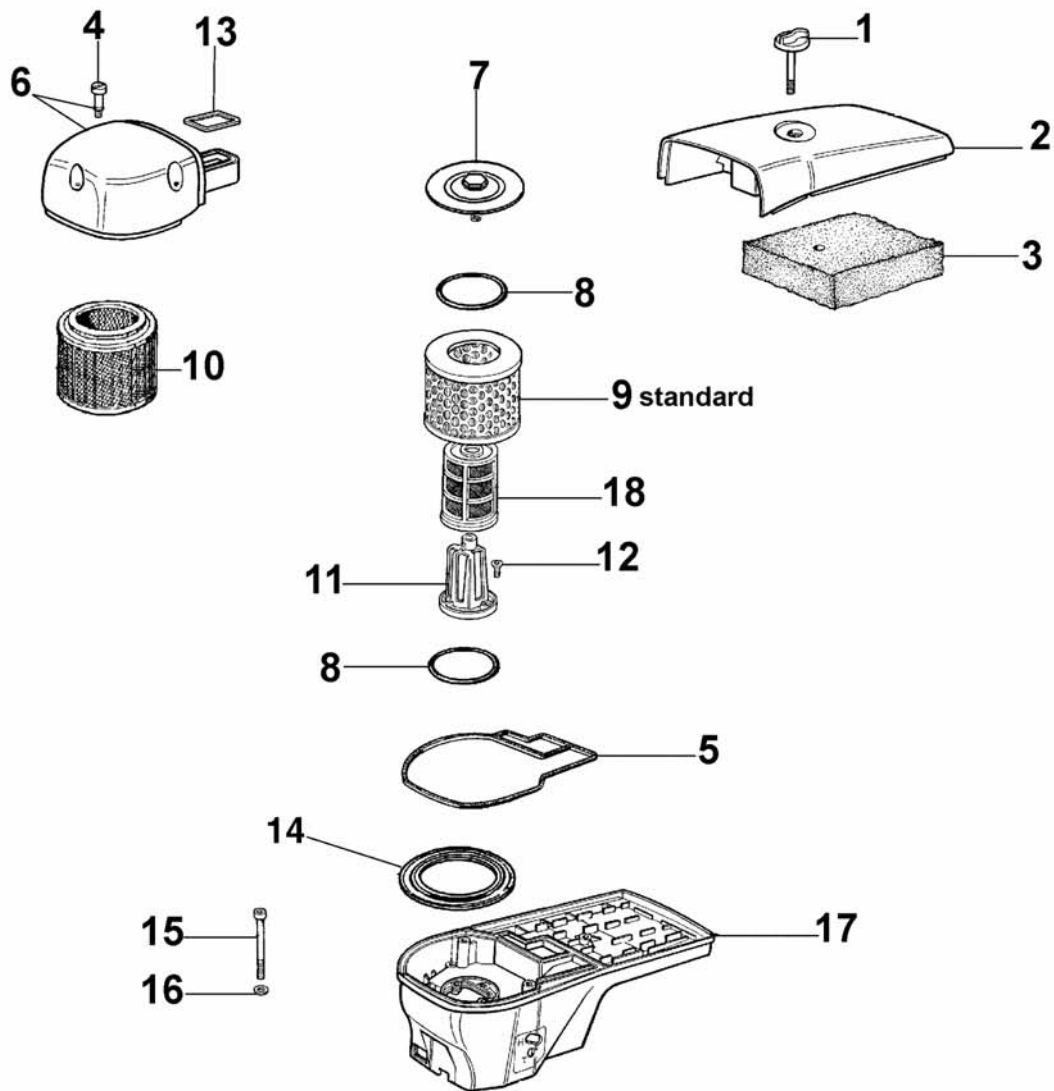

Ref.Nu	Qty	Part number	Description	Validity from	Validity till	Notes	Bulletin
1	1	52022005	Tank cap				
2	1	099900090	O-ring				
3	1	52020023	Handle				
4	1	50012006D	Half crankcase				
5	1	52020077BR	Fuel tank				
6	1	52020037	Starter lever				
7	2	3072015	Guard				
8	1	3801020	Screw				
9	1	018500066	Fitting				
10	1	52022079R	Cap				
11	2	097000080BR	Bar stud 10mm				
12	1	50010047AR	Gasket				
13	1	097000057	Grommet				
14	1	52022048A	Throttle				
15	2	097000061A	Screw				
16	1	52020014	Grommet				
17	1	005100987	Screw				
18	1	098000319	Tube				
19	3	006000251R	Screw				
20	1	50010029	Grommet				
21	2	006100303	Screw				
22	1	52022030	Half crankcase				
23	4	3801015	Screw				
24	7	3833073	Washer				
25	2	3023008R	Pin				
26	1	018500096	Valve body				
27	2	3034012R	Bearing				
28	1	52010077AR	Throttle lever				
29	1	097000028R	Spring				
30	1	52020026	Guard				
31	1	3960087	Screw				
32	2	018100317	Spacer				
33	4	3833076	Washer				
34	2	3960045	Screw				
35	2	3806035	Screw				
36	1	018100171A	Roller				
37	1	52010098	Support				
38	1	52010095	Support				
39	1	52010092	Throttle assy				
40	3	3960040R	Screw				
41	1	50010024	Cover				
42	1	094500207A	Fuel filter				
43	1	52020013AR	Cap				
44	4	52010066R	Shock absorber				
45	1	52010082	Breather valve				
46	1	52010134R	Plate				