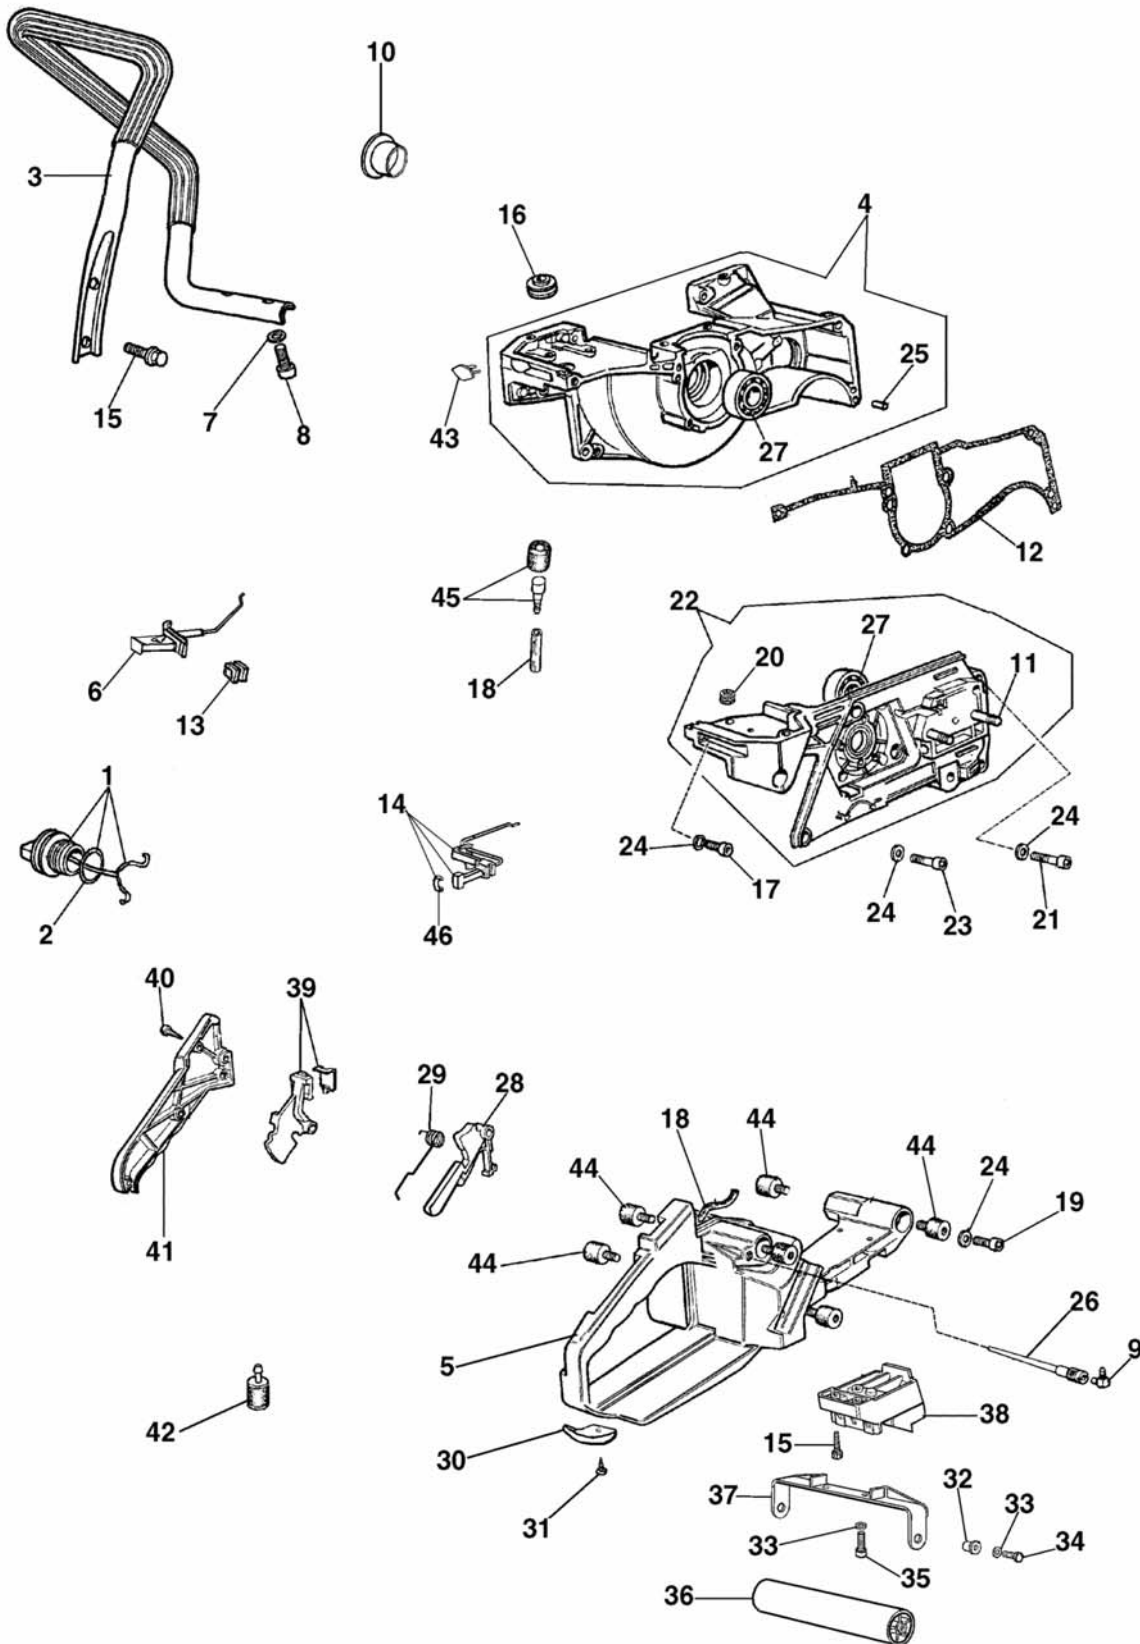

Ref.Nu	Qty	Part number	Description	Validity from	Validity till	Notes	Bulletin
1	1	52022005	Tank cap				
2	1	099900090	O-ring				
3	1	52020023	Handle				
4	1	50012006D	Half crankcase				
5	1	52020077BR	Fuel tank				
6	1	52020037	Starter lever				
7	2	3072015	Guard				
8	1	3801020	Screw				
9	1	018500066	Fitting				
10	1	52022079R	Cap				
11	2	097000080BR	Bar stud 10mm				
12	1	50010047AR	Gasket				
13	1	097000057	Grommet				
14	1	52022048A	Throttle				
15	2	097000061A	Screw				
16	1	52020014	Grommet				
17	1	005100987	Screw				
18	1	098000319	Tube				
19	3	006000251R	Screw				
20	1	50010029	Grommet				
21	2	006100303	Screw				
22	1	52022030	Half crankcase				
23	4	3801015	Screw				
24	7	3833073	Washer				
25	2	3023008R	Pin				
26	1	018500096	Valve body				
27	2	3034012R	Bearing				
28	1	52010077AR	Throttle lever				
29	1	097000028R	Spring				
30	1	52020026	Guard				
31	1	3960087	Screw				
32	2	018100317	Spacer				
33	4	3833076	Washer				
34	2	3960045	Screw				
35	2	3806035	Screw				
36	1	018100171A	Roller				
37	1	52010098	Support				
38	1	52010095	Support				
39	1	52010092	Throttle assy				
40	3	3960040R	Screw				
41	1	50010024	Cover				
42	1	094500207A	Fuel filter				
43	1	52020013AR	Cap				
44	4	52010066R	Shock absorber				
45	1	52010082	Breather valve				
46	1	52010134R	Plate