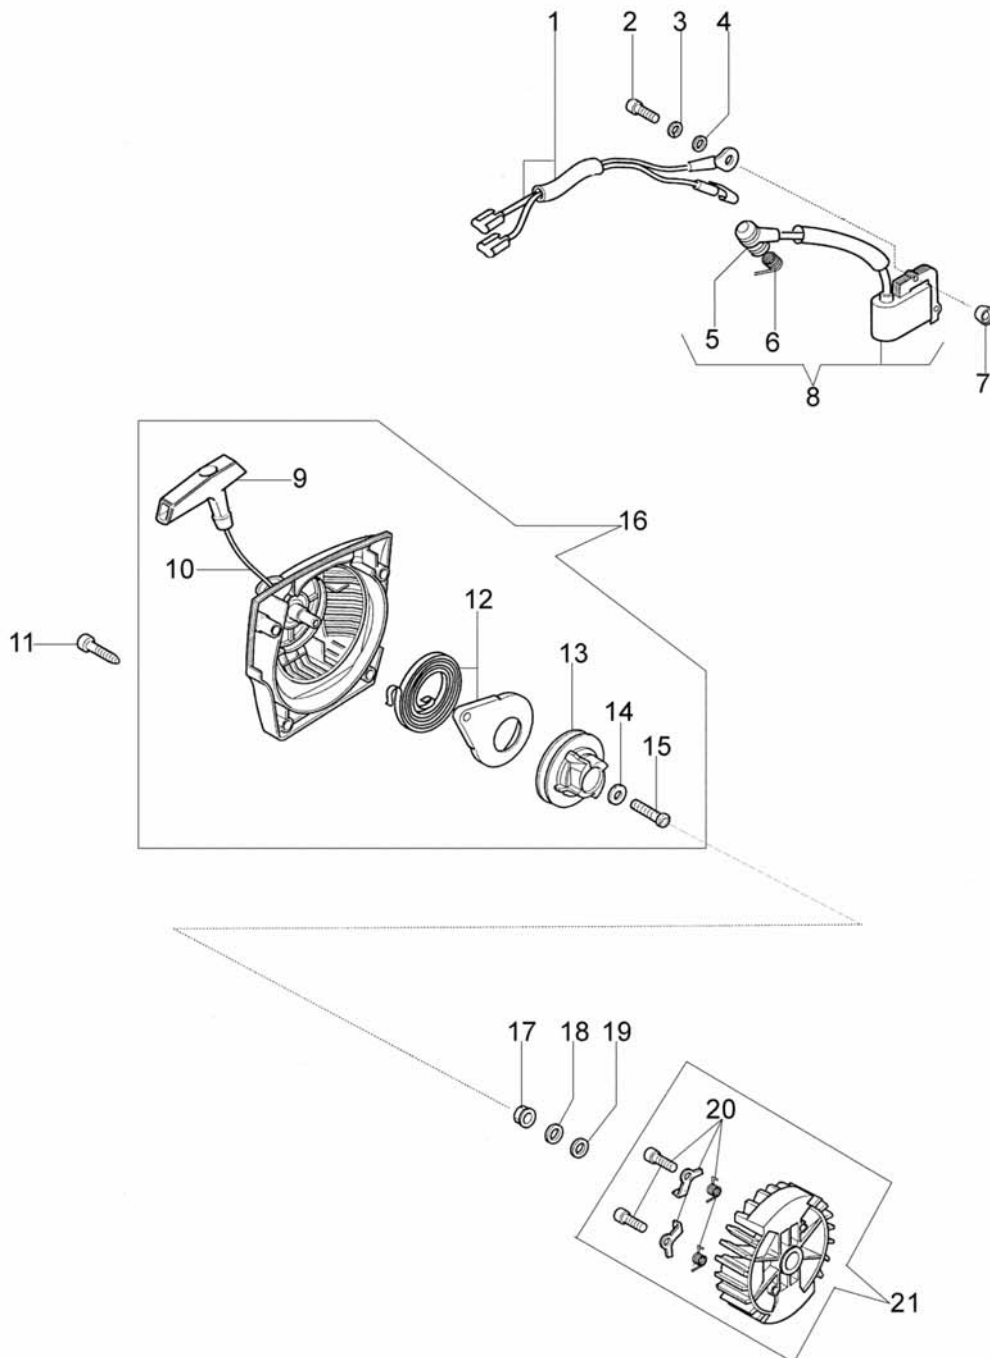

Ref.Nu	Qty	Part number	Description	Validity from	Validity till	Notes	Bulletin
1	1	50070077	Cable				
2	1	094000227	Screw				
3	1	006000315	Washer				
4	1	3916004	Washer				
5	1	094600097A	Spark plug cap				
6	1	094600169A	Spring				
7	2	50070148	Spacer				
8	1	50070013A	Ignition coil				
9	1	097000064A	Handle				
10	1	50070123R	Starter rope				
11	4	3960092AR	Screw				
12	1	50050073R	Spring				
13	1	50070050A	Starter pulley				
14	1	094500034R	Washer				
15	1	094600041AR	Screw				
16	1	50072005	Starter assy				
17	2	004000142	Nut				
18	2	3833080	Washer				
19	2	005000361	Washer				
20	1	50072029	Pawl				
21	1	50070198R	Flywheel				

Ref.Nu	Qty	Part number	Description	Validity from	Validity till	Notes	Bulletin
1	1	50070040	Guard				
2	1	095000219	Spring				
3	1	50010243	Pin				
4	1	50010088AR	Spring				
5	1	3960045	Screw				
6	1	50070124A	Plate				
7	1	3026003	Ring				
8	1	097000146	Lever				
9	1	094500297R	Clutch				
10	1	3960073	Screw				
11	1	50050125R	Plate				
12	1	50050039	Brake band				
13	1	006000300	Bushing				
14	1	50070149	Guard				
15	1	50070033	Spike				
16	2	3960098	Screw				
17	1	50010148R	Nut				
18	1	3960093	Screw				
19	1	50070081	Cover				
20	1	094500029	Spring				
21	1	50070088	Washer				
22	1	3049007	O-ring				
23	1	50070080	Chain tensioner				
24	1	50070087A	Bolt				
25	1	50072027A	Chain tensioner				
26	1	50072014	Chain cover				
27	1	50070069	Washer				
28	1	50070025	Worm gear				
29	1	005000165	Bearing				
30	1	094500761	Clutch drum .325"				
31	1	375100012A	Washer				
32	1	097000106	Pin				