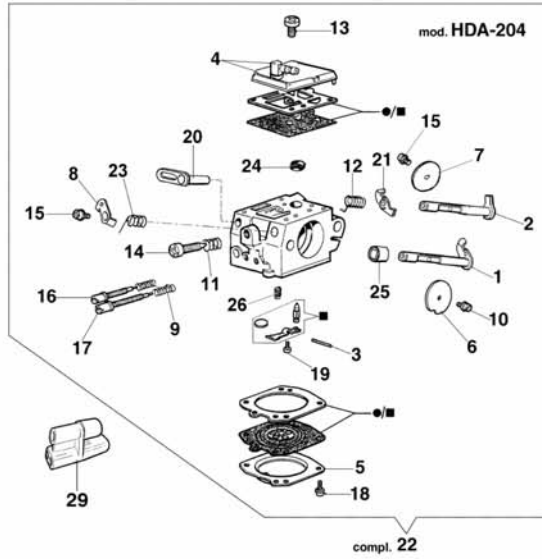

FINO A NOVEMBRE 2004
TILL NOVEMBER 2004
BIS NOVEMBER 2004
HASTA NOVIEMBRE 2004
JUSQU'A NOVEMBRE 2004