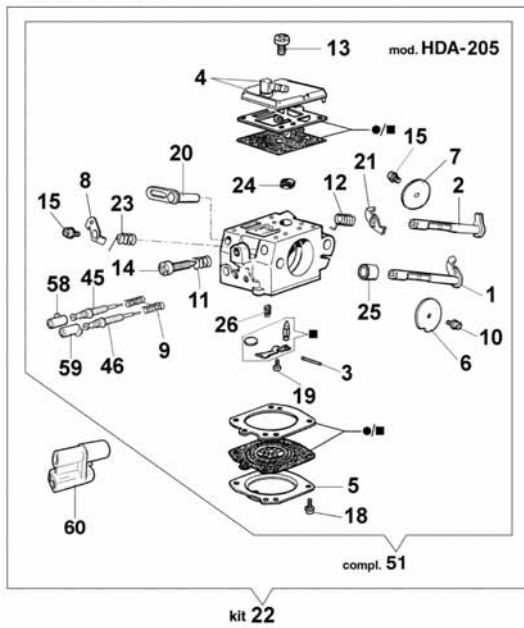

DA NOVEMBRE 2004
FROM NOVEMBER 2004
AB NOVEMBER 2004
DESDE NOVEMBRE 2004
DEPUIS NOVEMBRE 2004

- 27 KIT MEMBRANE & GUARNIZIONI
  DIAPHRAGM & GASKET SET
- 28 KIT RIPARAZIONE
  REPAIR KIT