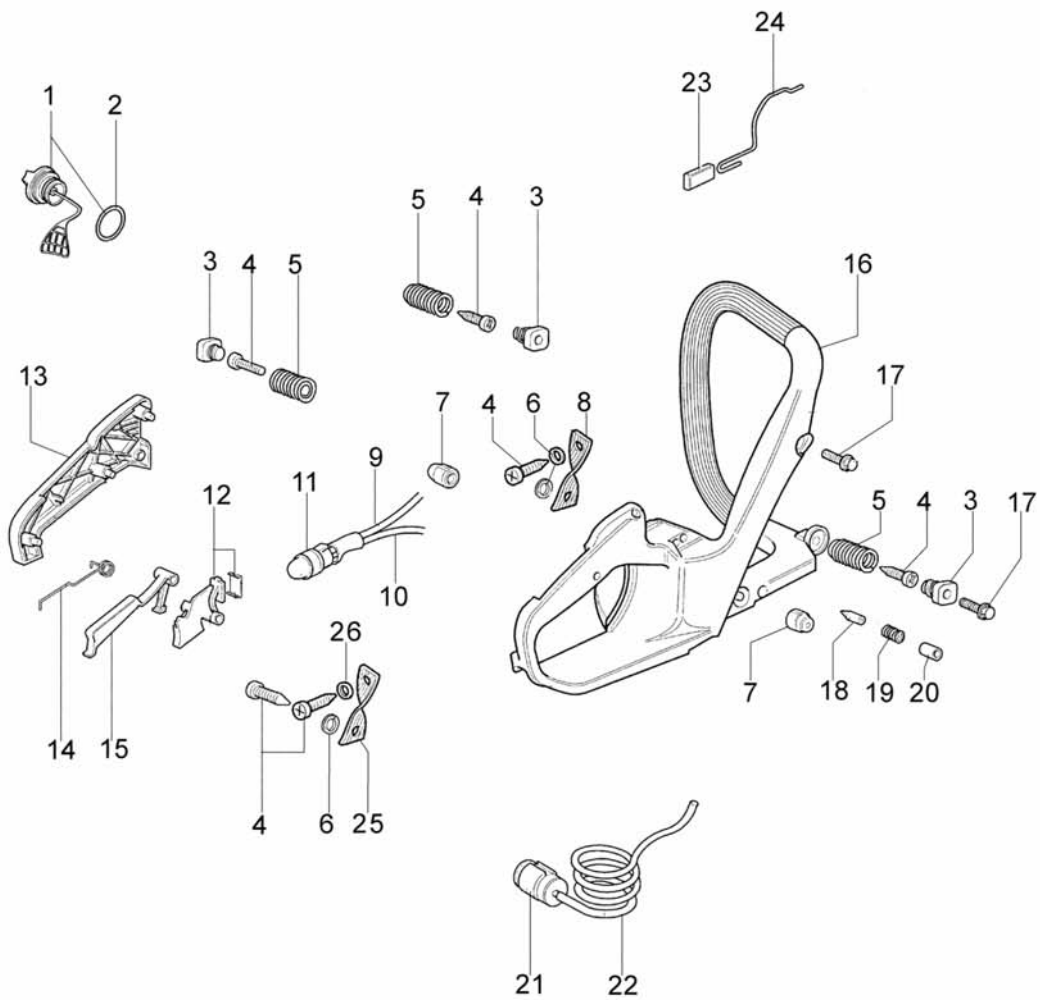

Ref.Nu	Qty	Part number	Description	Validity from	Validity till	Notes	Bulletin
1	1	50072009	Tank cap				
2	1	099900090	O-ring				
3	3	50070049	Support				
4	3	3960073	Screw				
5	3	50070024	Spring				
6	3	3057005	Washer				
7	2	50010061R	AV-mount				
8	1	50070182	Safety tape				
9	1	50060039	Tube				
10	1	61110034	Tube				
11	1	50060012	Air purge				
12	1	50052045	Throttle assy				
13	1	50050214	Cover				
14	1	097000028R	Spring				
15	1	50050096AR	Lever				
16	1	50070065BR	Fuel tank assy				
17	3	3960099R	Screw				
18	1	094500577A	Valve				
19	1	094500575R	Spring				
20	1	50050071	Breather valve				
21	1	50010218R	Fuel filter				
22	1	50070064	Fuel line				
23	1	50070197A	Knob				
24	1	50070044	Throttle				
25	1	50070181	Safety tape				
26	1	3916005	Washer