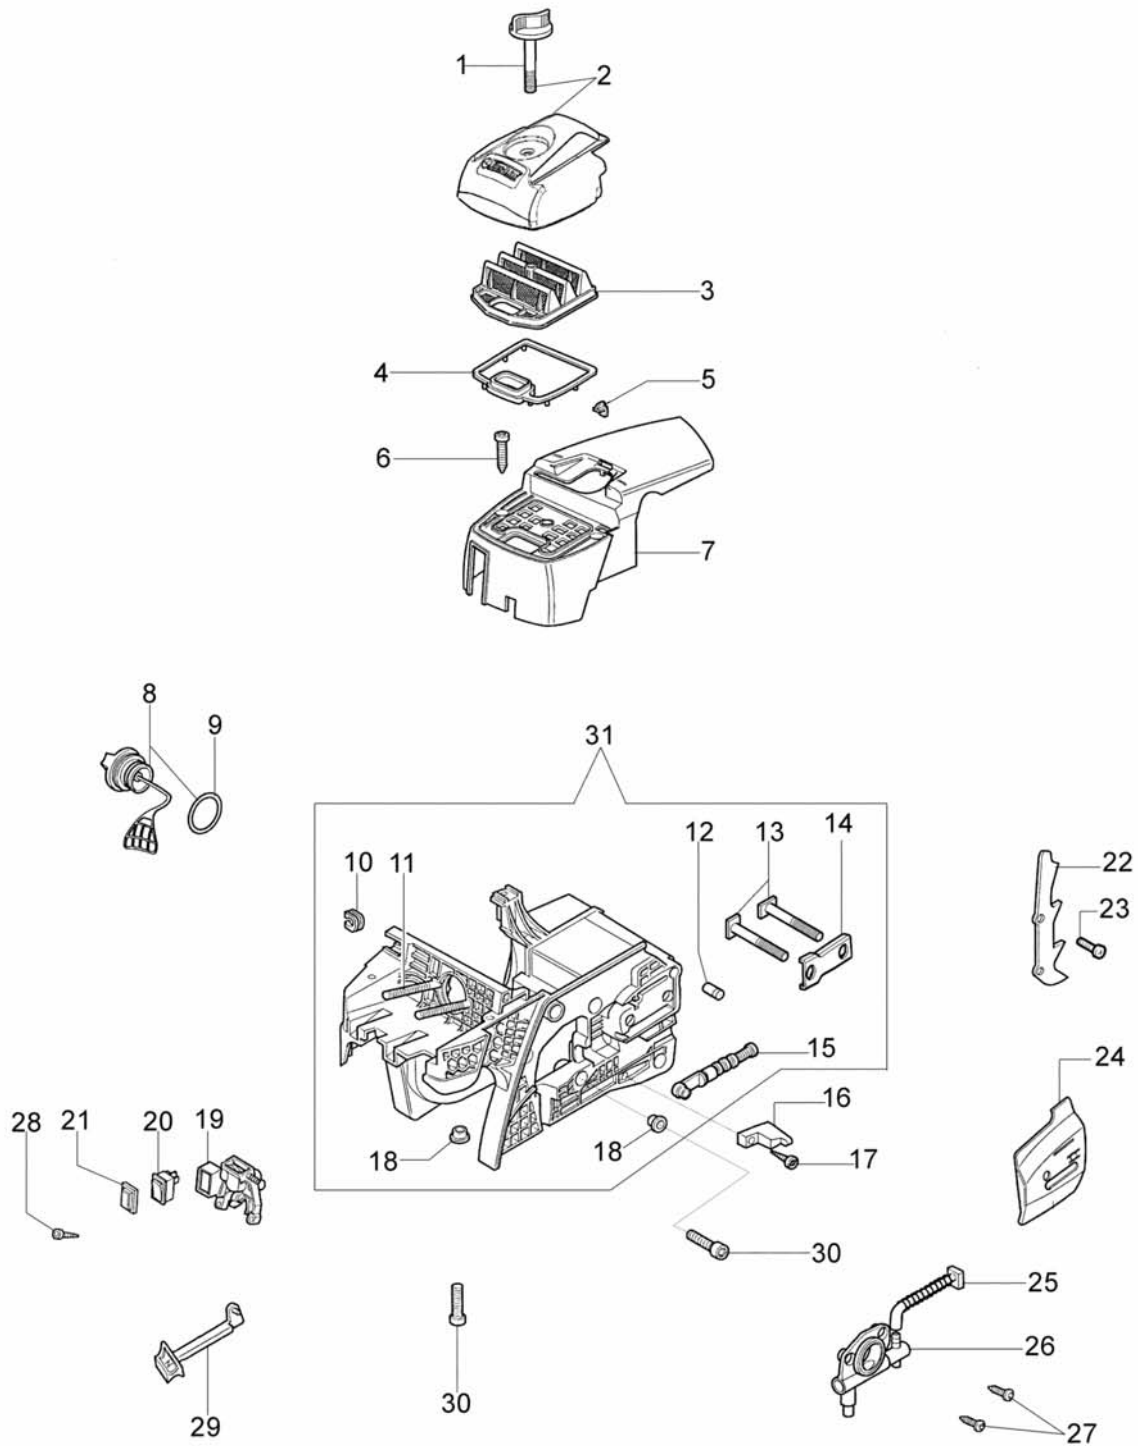

Ref.Nu	Qty	Part number	Description	Validity from	Validity till	Notes	Bulletin
1	1	50070077	Cable				
2	1	094000227	Screw				
3	1	006000315	Washer				
4	1	3916004	Washer				
5	1	094600097A	Spark plug cap				
6	1	094600169A	Spring				
7	2	50070148	Spacer				
8	1	50070013A	Ignition coil				
9	1	097000064A	Handle				
10	1	50070123R	Starter rope				
11	4	3960092AR	Screw				
12	1	50050073R	Spring				
13	1	50070050A	Starter pulley				
14	1	094500034R	Washer				
15	1	094600041AR	Screw				
16	1	50072005	Starter assy				
17	2	004000142	Nut				
18	2	3833080	Washer				
19	2	005000361	Washer				
20	1	50072029	Pawl				
21	1	50070198R	Flywheel				

Ref.Nu	Qty	Part number	Description	Validity from	Validity till	Notes	Bulletin
1	1	50070040	Guard				
2	1	095000219	Spring				
3	1	50010243	Pin				
4	1	50010088AR	Spring				
5	1	3960045	Screw				
6	1	50070124A	Plate				
7	1	3026003	Ring				
8	1	097000146	Lever				
9	1	094500297R	Clutch				
10	1	3960073	Screw				
11	1	50050125R	Plate				
12	1	50050039	Brake band				
13	1	006000300	Bushing				
14	1	50070149	Guard				
15	1	50070033	Spike				
16	2	3960098	Screw				
17	1	50010148R	Nut				
18	1	3960093	Screw				
19	1	50070081	Cover				
20	1	094500029	Spring				
21	1	50070088	Washer				
22	1	3049007	O-ring				
23	1	50070080	Chain tensioner				
24	1	50070087A	Bolt				
25	1	50072027A	Chain tensioner				
26	1	50072014	Chain cover				
27	1	50070069	Washer				
28	1	50070025	Worm gear				
29	1	005000165	Bearing				
30	1	094500761	Clutch drum .325"				
31	1	375100012A	Washer				
32	1	097000106	Pin				