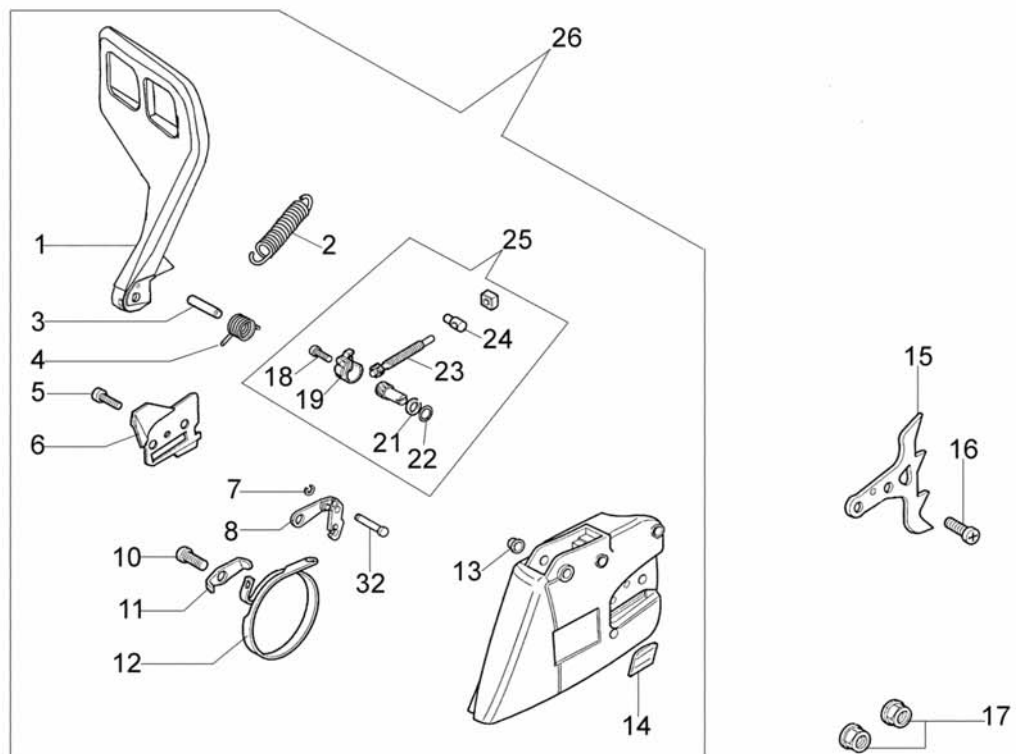

Ref.Nu	Qty	Part number	Description	Validity from	Validity till	Notes	Bulletin
1	1	50070077	Cable				
2	1	094000227	Screw				
3	1	006000315	Washer				
4	1	3916004	Washer				
5	1	094600097A	Spark plug cap				
6	1	094600169A	Spring				
7	2	50070148	Spacer				
8	1	50070013A	Ignition coil				
9	1	097000064A	Handle				
10	1	50070123R	Starter rope				
11	4	3960092AR	Screw				
12	1	50050073R	Spring				
13	1	50070050A	Starter pulley				
14	1	094500034R	Washer				
15	1	094600041AR	Screw				
16	1	50072005	Starter assy				
17	2	004000142	Nut				
18	2	3833080	Washer				
19	2	005000361	Washer				
20	1	50072029	Pawl				
21	1	50070198R	Flywheel				

Ref.Nu	Qty	Part number	Description	Validity from	Validity till	Notes	Bulletin
1	1	50070040	Guard				
2	1	095000219	Spring				
3	1	50010243	Pin				
4	1	50010088AR	Spring				
5	1	3960045	Screw				
6	1	50070124A	Plate				
7	1	3026003	Ring				
8	1	097000146	Lever				
9	1	094500297R	Clutch				
10	1	3960073	Screw				
11	1	50050125R	Plate				
12	1	50050039	Brake band				
13	1	006000300	Bushing				
14	1	50070149	Guard				
15	1	50070033	Spike				
16	2	3960098	Screw				
17	1	50010148R	Nut				
18	1	3960093	Screw				
19	1	50070081	Cover				
20	1	094500029	Spring				
21	1	50070088	Washer				
22	1	3049007	O-ring				
23	1	50070080	Chain tensioner				
24	1	50070087A	Bolt				
25	1	50072027A	Chain tensioner				
26	1	50072014	Chain cover				
27	1	50070069	Washer				
28	1	50070025	Worm gear				
29	1	005000165	Bearing				
30	1	094500761	Clutch drum .325"				
31	1	375100012A	Washer				
32	1	097000106	Pin				