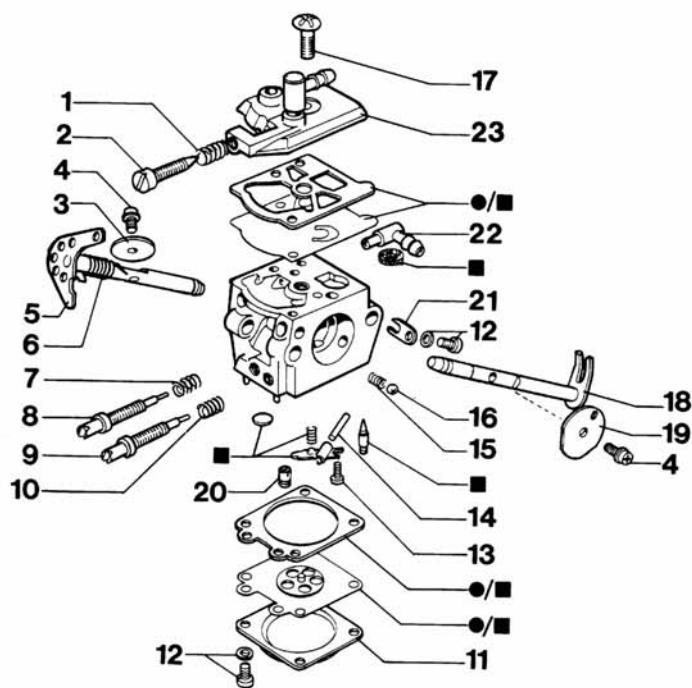

951 - Handle and chain brake

Ref.Nu	Qty	Part number	Description	Validity from	Validity till	Notes	Bulletin
1	1	094500033	Washer				
2	1	005000165	Bearing				
3	1	094500761	Clutch drum .325"				
4	1	004000352	Washer				
5	1	094000129AR	Clutch				
6	1	094500029	Spring				
7	10	094600041AR	Screw				
8	1	094600198	Plate				
9	1	095000286	Plate				
10	1	094600382	Chain cover				
11	1	095000219	Spring				
12	1	095000291	Pin				
13	1	095000226	Pin				
14	1	095000222	Guard				
15	1	094600370	Cover				
16	1	095000220	Spring				
17	1	095000290	Pin				
18	1	094600410	Chain cover				
19	1	094600381AR	Guard				
20	1	50012026	Chain tensioner screw				
21	1	50010079	Clamp				
22	1	094600074	Spike				
23	2	50010148R	Nut				
24	1	094600178	Brake band				
25	1	094600068C	Spring				
26	1	094600411	Lever				
27	1	094600377R	Cover				
28	3	094600101A	Spring				
29	1	094600077	Strap				
30	1	094600374	Handle				
31	1	094600375	Handle				
32	1	099900297	Screw				
33	1	094600376R	Handle				
34	1	094600059	Throttle cable				
35	1	094600451	Washer				
36	1	094600198	Plate				
37	1	094500298	Clutch drum				
38	1	094500046	Ring .325"				

mod. Walbro WT-494A

compl p.n. 2318720R

24 ■ Kit riparazione
Repair kit

25 ● Kit membrane e guarnizioni
Diaphragm and gasket kit

Ref.Nu	Qty	Part number	Description	Validity from	Validity till	Notes	Bulletin
1	1	094600148	Spring				
2	1	094600145	Screw				
3	1	094600137	Shutter				
4	1	003300209	Screw				
5	1	094600256	Shaft				
6	1	094600208	Spring				
7	2	035000165	Spring				
8	1	2318726	Screw L				
9	1	2318725	Screw H				
10	1	2318695	Cap				
11	1	2318191	Cover				
12	4	035000162	Screw				
13	1	003300202	Screw				
14	1	003300201	Spindle				
15	1	095000146	Spring				
16	1	094600143	Ball				
17	1	003300197	Screw				
18	1	094600138	Shaft				
19	1	094600140	Shutter				
20	1	093500218	Jet				
21	1	094600257	Clip				
22	1	003300036	Fittings				
23	1	094600135	Cover				
24	1	094600209	Repair kit				
25	1	094600210	Kit guarn				
26	1	2318694	Cap				