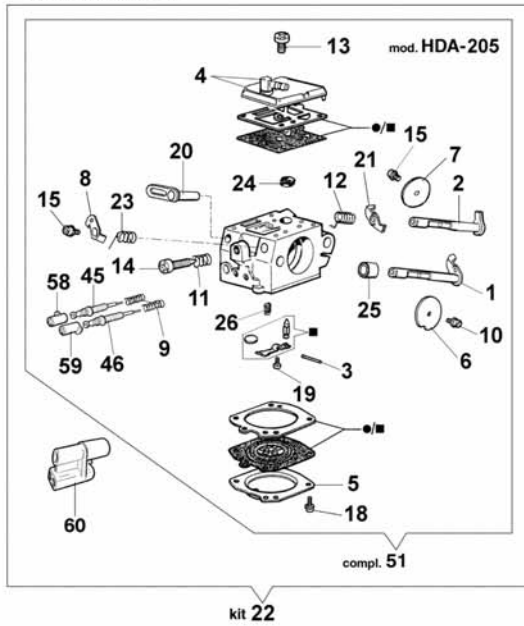

DA NOVEMBRE 2004
FROM NOVEMBER 2004
AB NOVEMBER 2004
DESDE NOVEMBRE 2004
DEPUIS NOVEMBRE 2004

- 27 KIT MEMBRANE & GUARNIZIONI
  DIAPHRAGM & GASKET SET
- 28 KIT RIPARAZIONE
  REPAIR KIT