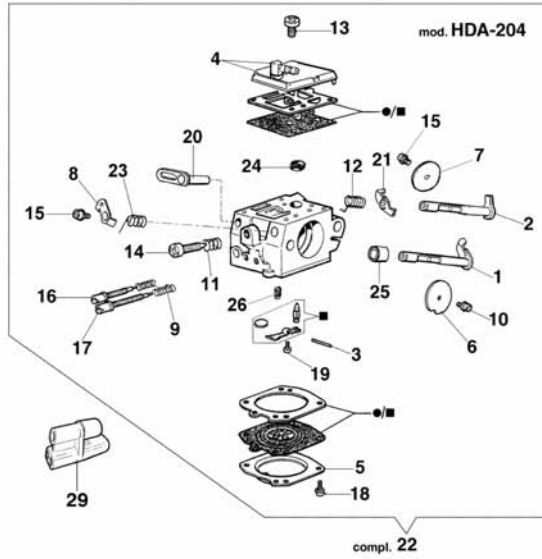

FINO A NOVEMBRE 2004
TILL NOVEMBER 2004
BIS NOVEMBER 2004
HASTA NOVIEMBRE 2004
JUSQU'A NOVEMBRE 2004

- 27 KIT MEMBRANE & GUARNIZIONI
  DIAPHRAGM & GASKET SET
- 28 KIT RIPARAZIONE
  REPAIR KIT