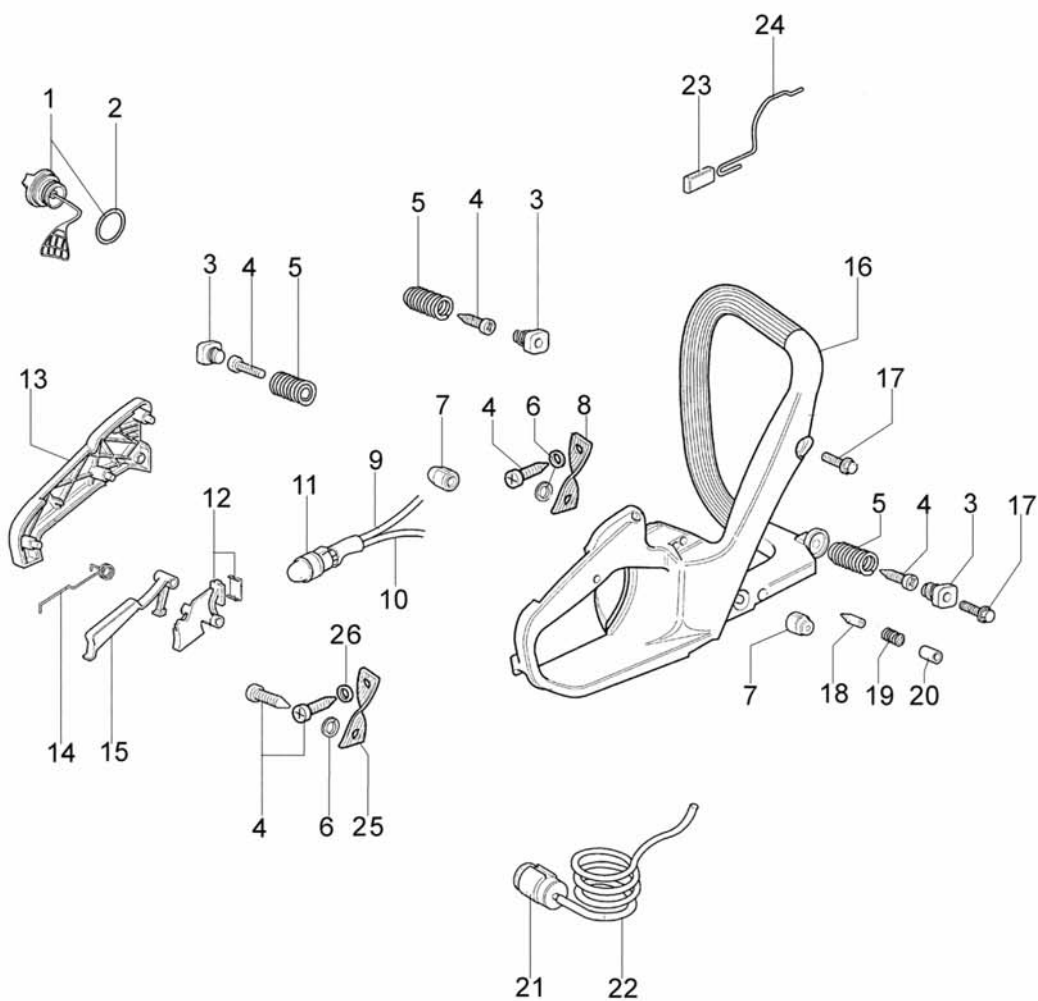

Ref.Nu	Qty	Part number	Description	Validity from	Validity till	Notes	Bulletin
1	1	50072009	Tank cap				
2	1	099900090	O-ring				
3	3	50070049	Support				
4	3	3960073	Screw				
5	3	50070024	Spring				
6	3	3057005	Washer				
7	2	50010061R	AV-mount				
8	1	50070182	Safety tape				
9	1	50060039	Tube				
10	1	61110034	Tube				
11	1	50060012	Air purge				
12	1	50052045	Throttle assy				
13	1	50050214	Cover				
14	1	097000028R	Spring				
15	1	50050096AR	Lever				
16	1	50070065BR	Fuel tank assy				
17	3	3960099R	Screw				
18	1	094500577A	Valve				
19	1	094500575R	Spring				
20	1	50050071	Breather valve				
21	1	50010218R	Fuel filter				
22	1	50070064	Fuel line				
23	1	50070197A	Knob				
24	1	50070044	Throttle				
25	1	50070181	Safety tape				
26	1	3916005	Washer