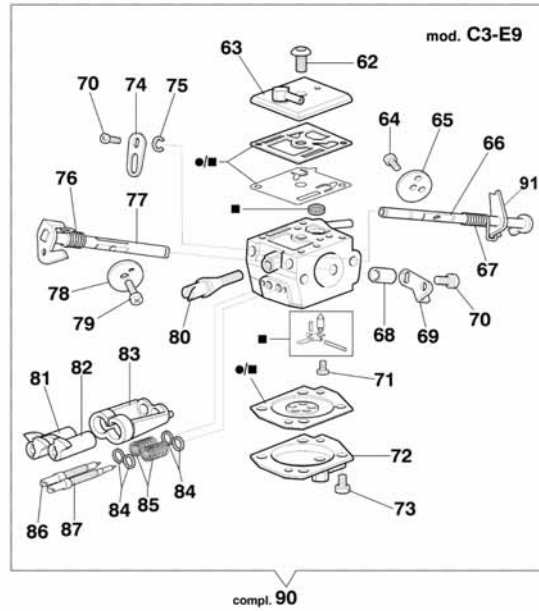

DA NOVEMBRE 2004
FROM NOVEMBER 2004
AB NOVEMBER 2004
DESDE NOVEMBRE 2004
DEPUIS NOVEMBRE 2004

- 88 KIT MEMBRANE & GUARNIZIONI
  DIAPHRAGM & GASKET SET
- 89 KIT RIPARAZIONE
  REPAIR KIT