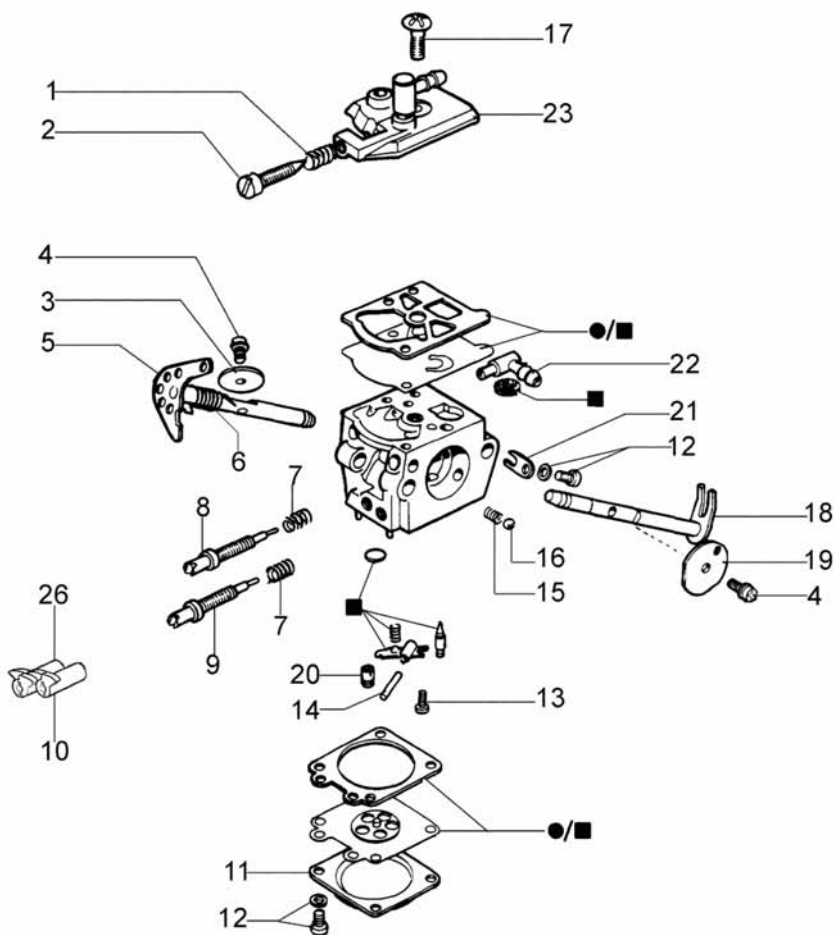

mod. Walbro WT-494A

compl p.n. 2318720R

24 ■ Kit riparazione
Repair kit

25 ● Kit membrane e guarnizioni
Diaphragm and gasket kit

Ref.Nu	Qty	Part number	Description	Validity from	Validity till	Notes	Bulletin
1	1	094600148	Spring				
2	1	094600145	Screw				
3	1	094600137	Shutter				
4	1	003300209	Screw				
5	1	094600256	Shaft				
6	1	094600208	Spring				
7	2	035000165	Spring				
8	1	2318726	Screw L				
9	1	2318725	Screw H				
10	1	2318695	Cap				
11	1	2318191	Cover				
12	4	035000162	Screw				
13	1	003300202	Screw				
14	1	003300201	Spindle				
15	1	095000146	Spring				
16	1	094600143	Ball				
17	1	003300197	Screw				
18	1	094600138	Shaft				
19	1	094600140	Shutter				
20	1	093500218	Jet				
21	1	094600257	Clip				
22	1	003300036	Fittings				
23	1	094600135	Cover				
24	1	094600209	Repair kit				
25	1	094600210	Kit guarn				
26	1	2318694	Cap