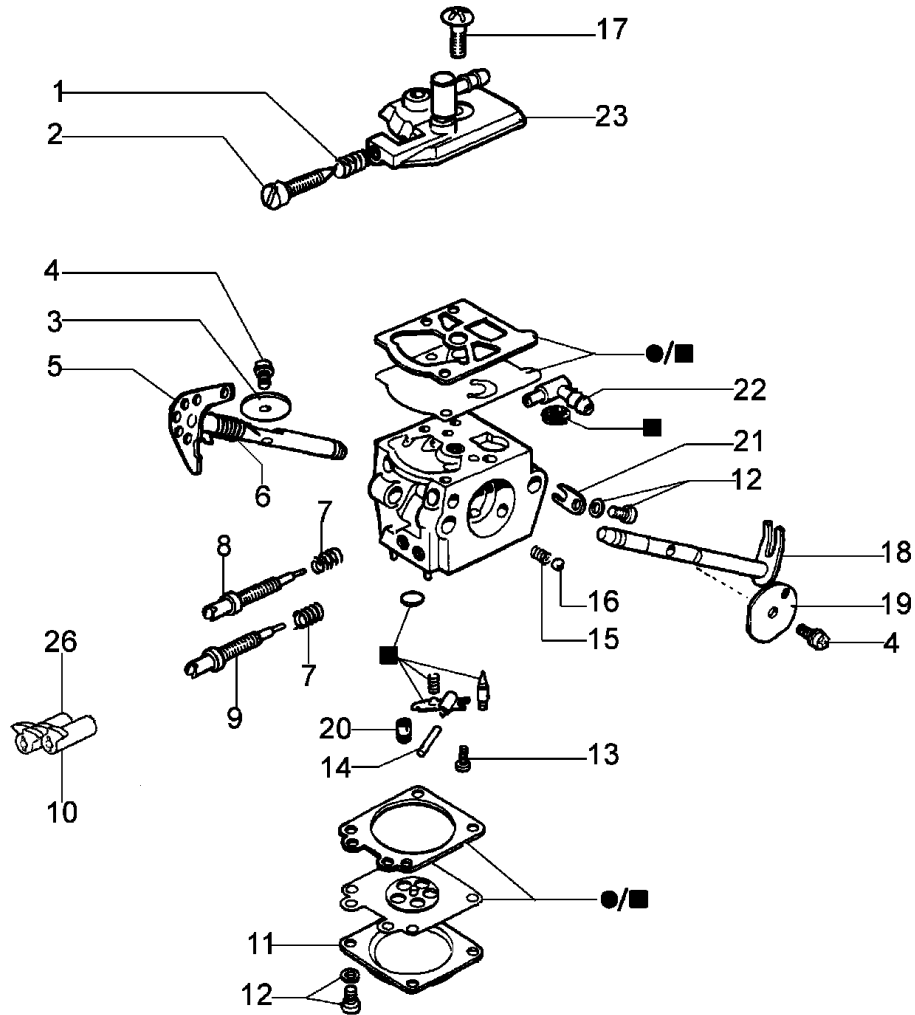

Drawing Handle and chain brake

---

Reference	Qty	Item number	Description
1	1	094500033	Washer
2	1	005000165	Bearing
3	1	094500761	Clutch drum .325"
4	1	004000352	Washer
5	1	094000129AR	Clutch
6	1	094500029	Spring
7	10	094600041R	Screw
8	1	094600198	Plate
9	1	095000286	Plate
10	1	094600382	Chain cover
11	1	095000219	Spring
12	1	095000291	Pin
13	1	095000226	Pin
14	1	095000222	Guard
15	1	094600370	Cover
16	1	095000220	Spring
17	1	095000290	Pin
18	1	094600410	Chain cover
19	1	094600381AR	Guard
20	1	50012026	Chain tensioner screw
21	1	50010079	Clamp
22	1	094600074	Spike
23	2	50010148R	Nut
24	1	094600178	Brake band
25	1	094600068C	Spring
26	1	094600411	Lever
27	1	094600377R	Cover
28	3	094600101A	Spring
29	1	094600077	Strap
30	1	094600374	Handle
31	1	094600375	Handle
32	1	099900297	Screw
33	1	094600376R	Handle
34	1	094600059	Throttle cable
35	1	094600451	Washer
36	1	094600198	Plate
37	1	094500298	Clutch drum
38	1	094500046	Ring .325"

mod. Walbro WT-494A

compl p.n. 2318720R

24 ■ Kit riparazione  
Repair kit

25 ● Kit membrane e guarnizioni  
Diaphragm and gasket kit

Drawing Euro1 carburetor

---

Reference	Qty	Item number	Description
1	1	094600148	Spring
2	1	094600145	Screw
3	1	094600137	Shutter
4	1	003300209	Screw
5	1	094600256	Shaft
6	1	094600208	Spring
7	2	035000165	Spring
8	1	2318726	Screw L
9	1	2318725	Screw H
10	1	2318695	Cap
11	1	2318191	Cover
12	4	035000162	Screw
13	1	003300202	Screw
14	1	003300201	Spindle
15	1	095000146	Spring
16	1	094600143	Ball
17	1	003300197	Screw
18	1	094600138	Shaft
19	1	094600140	Shutter
20	1	093500218	Jet
21	1	094600257	Clip
22	1	003300036	Fitting
23	1	094600135	Cover
24	1	094600209	Repair kit
25	1	094600210	Diaphragm and gasket set
26	1	2318694	Cap