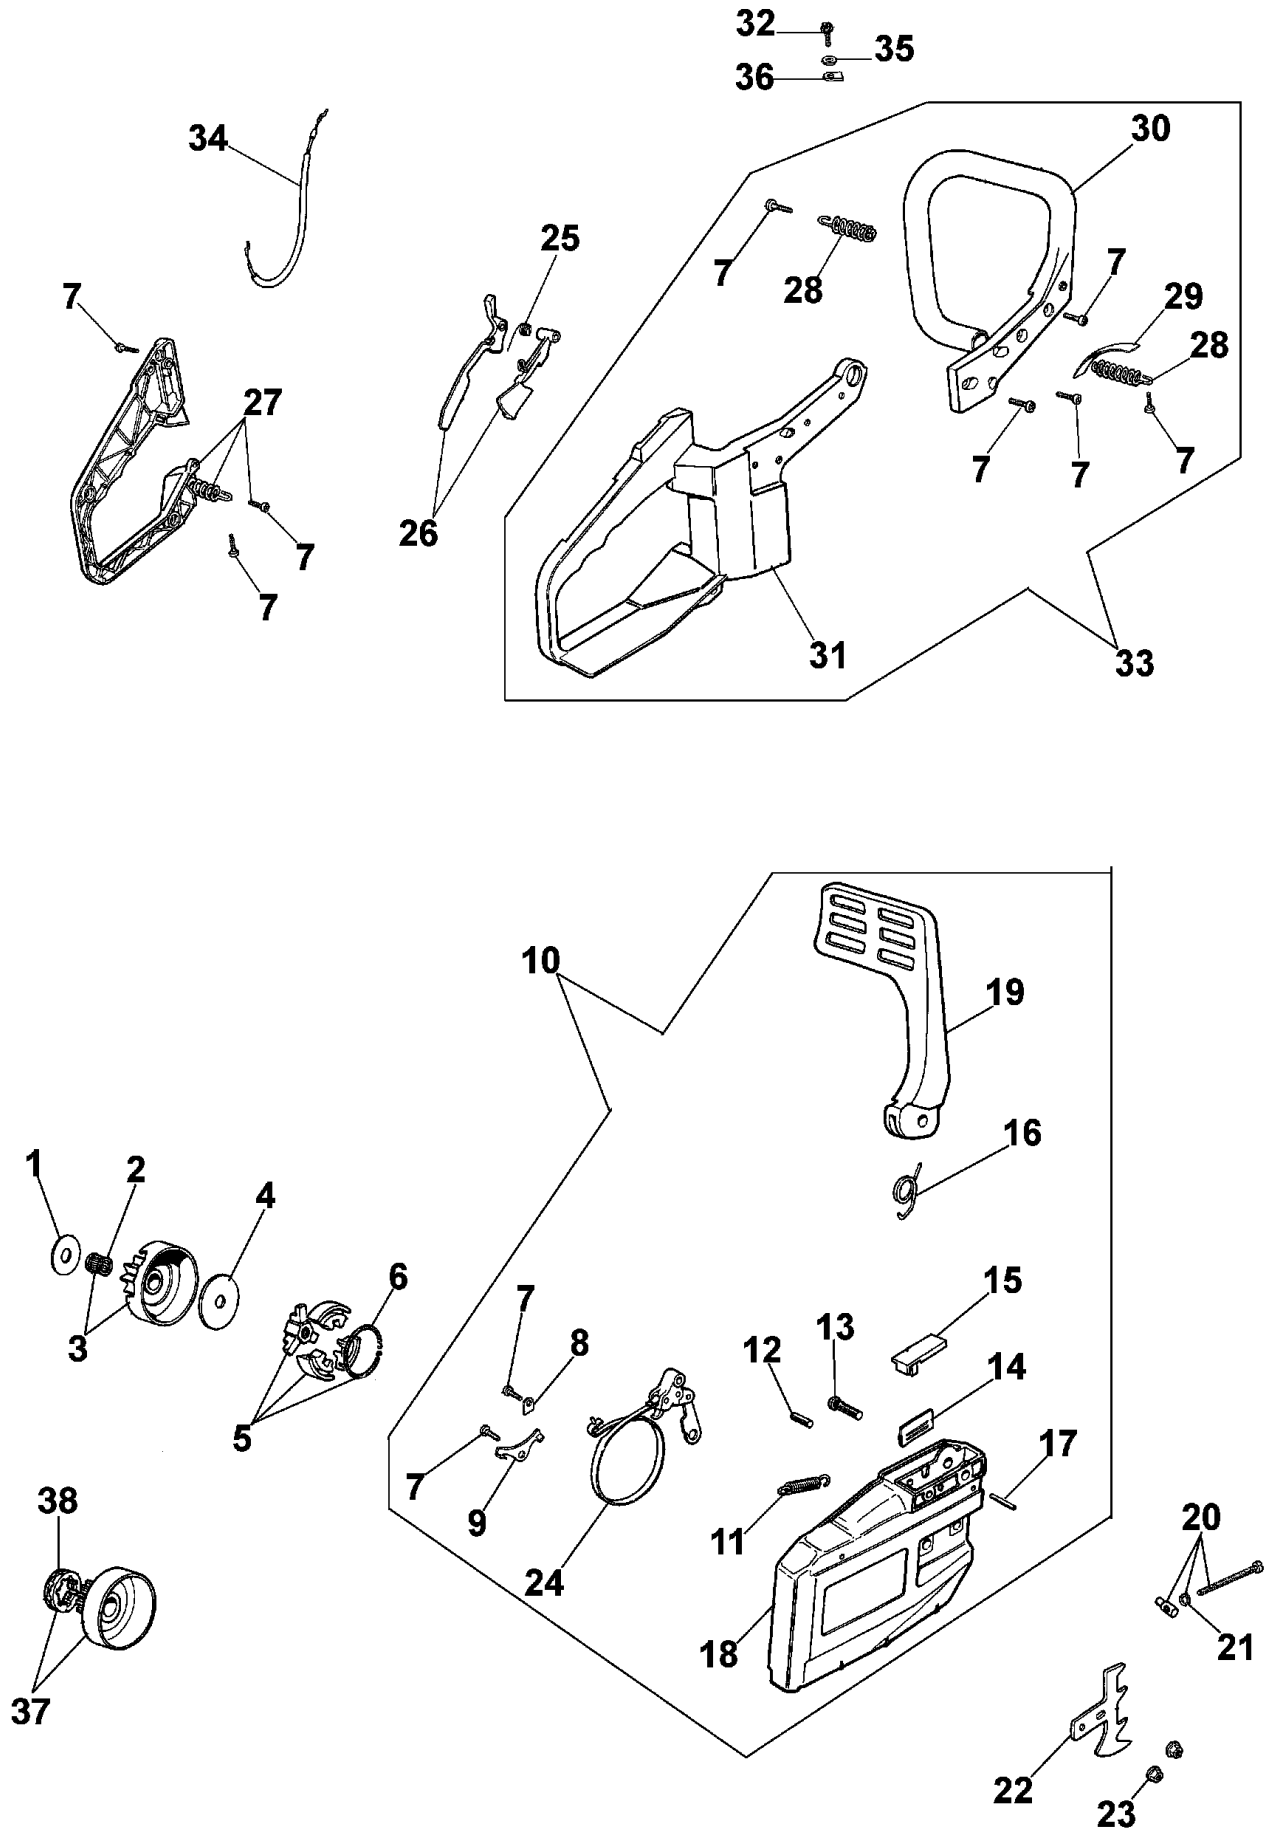

Drawing Handle and chain brake

---

Reference	Qty	Item number	Description
1	1	094500033	Washer
2	1	005000165	Bearing
3	1	094500761	Clutch drum .325"
4	1	004000352	Washer
5	1	094000129AR	Clutch
6	1	094500029	Spring
7	10	094600041R	Screw
8	1	094600198	Plate
9	1	095000286	Plate
10	1	094600382	Chain cover
11	1	095000219	Spring
12	1	095000291	Pin
13	1	095000226	Pin
14	1	095000222	Guard
15	1	094600370	Cover
16	1	095000220	Spring
17	1	095000290	Pin
18	1	094600410	Chain cover
19	1	094600381AR	Guard
20	1	50012026	Chain tensioner screw
21	1	50010079	Clamp
22	1	094600074	Spike
23	2	50010148R	Nut
24	1	094600178	Brake band
25	1	094600068C	Spring
26	1	094600411	Lever
27	1	094600377R	Cover
28	3	094600101A	Spring
29	1	094600077	Strap
30	1	094600374	Handle
31	1	094600375	Handle
32	1	099900297	Screw
33	1	094600376R	Handle
34	1	094600059	Throttle cable
35	1	094600451	Washer
36	1	094600198	Plate
37	1	094500298	Clutch drum
38	1	094500046	Ring .325"