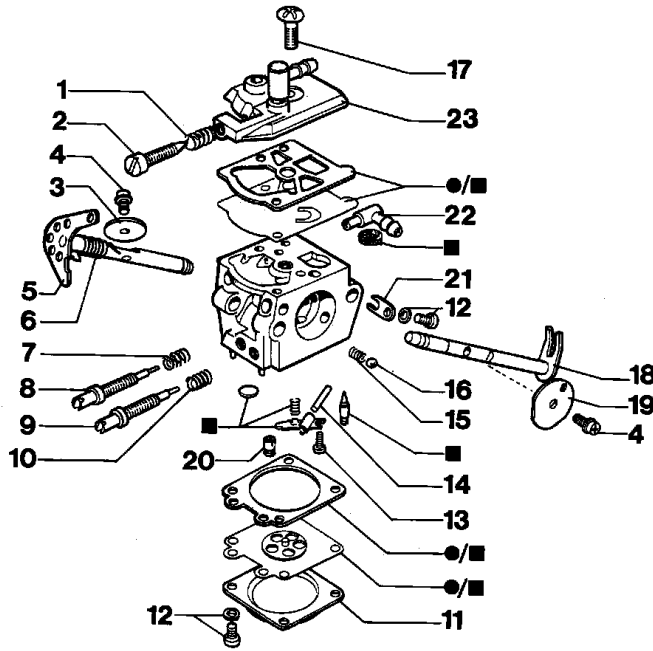

Drawing Handle and chain brake

---

Reference	Qty	Item number	Description
1	1	094500033	Washer
2	1	005000165	Bearing
3	1	094500761	Clutch drum .325"
4	1	004000352	Washer
5	1	094000129AR	Clutch
6	1	094500029	Spring
7	10	094600041R	Screw
8	1	094600198	Plate
9	1	095000286	Plate
10	1	094600382	Chain cover
11	1	095000219	Spring
12	1	095000291	Pin
13	1	095000226	Pin
14	1	095000222	Guard
15	1	094600370	Cover
16	1	095000220	Spring
17	1	095000290	Pin
18	1	094600410	Chain cover
19	1	094600381AR	Guard
20	1	50012026	Chain tensioner screw
21	1	50010079	Clamp
22	1	094600074	Spike
23	2	50010148R	Nut
24	1	094600178	Brake band
25	1	094600068C	Spring
26	1	094600411	Lever
27	1	094600377R	Cover
28	3	094600101A	Spring
29	1	094600077	Strap
30	1	094600374	Handle
31	1	094600375	Handle
32	1	099900297	Screw
33	1	094600376R	Handle
34	1	094600059	Throttle cable
35	1	094600451	Washer
36	1	094600198	Plate
37	1	094500298	Clutch drum
38	1	094500046	Ring .325"

mod. Walbro WT-494A

compl p.n. 2318720R

24 ■ Kit riparazione  
Repair kit

25 ● Kit membrane e guarnizioni  
Diaphragm and gasket kit

Drawing Euro1 carburetor

---

Reference	Qty	Item number	Description
1	1	094600148	Spring
2	1	094600145	Screw
3	1	094600137	Shutter
4	1	003300209	Screw
5	1	094600256	Shaft
6	1	094600208	Spring
7	2	035000165	Spring
8	1	2318726	Screw L
9	1	2318725	Screw H
10	1	2318695	Cap
11	1	2318191	Cover
12	4	035000162	Screw
13	1	003300202	Screw
14	1	003300201	Spindle
15	1	095000146	Spring
16	1	094600143	Ball
17	1	003300197	Screw
18	1	094600138	Shaft
19	1	094600140	Shutter
20	1	093500218	Jet
21	1	094600257	Clip
22	1	003300036	Fitting
23	1	094600135	Cover
24	1	094600209	Repair kit
25	1	094600210	Diaphragm and gasket set
26	1	2318694	Cap