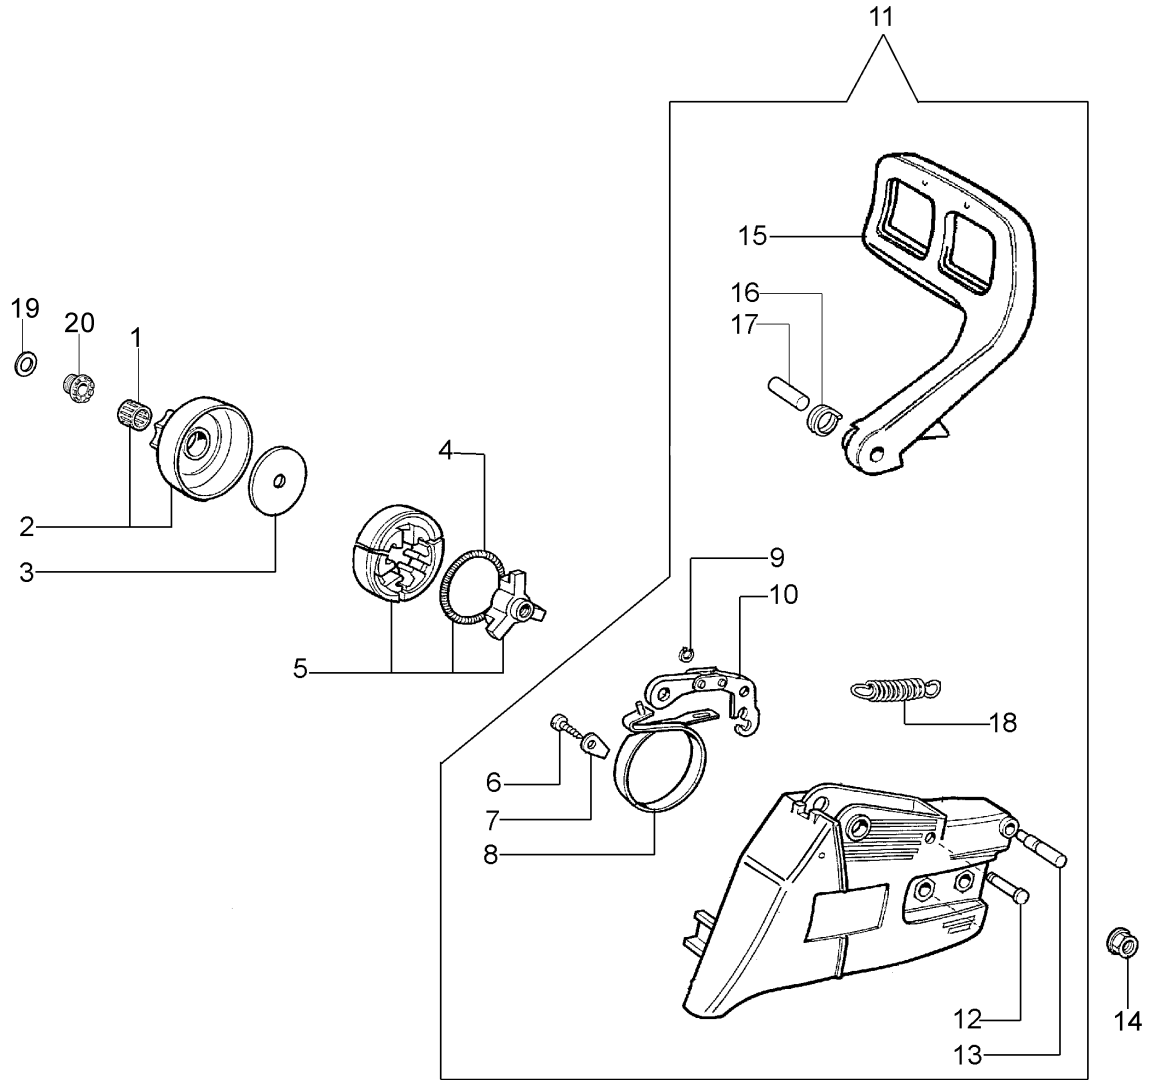

Illustration Clutch assy

Illustration Clutch assy

Ref.Nu	Qty	Part number	Description	Validity from	Validity till	Notes	Bulletin
1	1	50030372	Bearing				
2	1	50050136A	Chain sprocket 3/8				
3	1	004000352R	Washer				
4	1	094500029	Spring				
5	1	094000129AR	Clutch				
6	1	3960070AR	Screw				
7	1	50050125R	Plate				
8	1	50050039R	Brake band				
9	1	3026003	Ring				
10	1	097000146	Lever				
11	1	50052002AR	Chain cover assy				
12	1	097000106R	Plug				
13	1	50050064R	Pin				
14	2	50010148R	Nut				
15	1	50050040R	Guard				
16	1	50010088AR	Spring				
17	1	50050066	Plug				
18	1	095000219AR	Spring				
19	1	004400285	Washer				
20	1	50050025R	Worm gear 3/8				

Illustration Handle

Ref.Nu	Qty	Part number	Description	Validity from	Validity till	Notes	Bulletin
1	3	097000061AR	Screw				
2	3	50050047AR	Spring				
3	1	50052045	Throttle kit				
4	1	50050214AR	Cover				
5	1	097000028R	Spring				
6	1	50050123R	Strap				
7	1	50120029R	Fuel tank				
8	2	50052005R	Tank cap				
9	2	3960073R	Screw				
10	2	3049025	O-ring				
11	1	094600450R	Fuel filter				
12	4	094600041AR	Screw				
13	1	3960057R	Screw				
14	1	50050070AR	Tube				
15	1	50050096AR	Lever				
16	2	50010061R	AV-mount				
17	1	3918010R	Washer				
18	1	50050072	Cap				
19	1	094500575R	Spring				
20	1	094500577AR	Breather valve				
21	1	50050071R	Breather valve				
22	3	50050182R	Support				
23	1	50070197A	Knob				
24	1	50050044A	Throttle rod				
25	2	3059017	Band				
26	1	50050119	Plate				