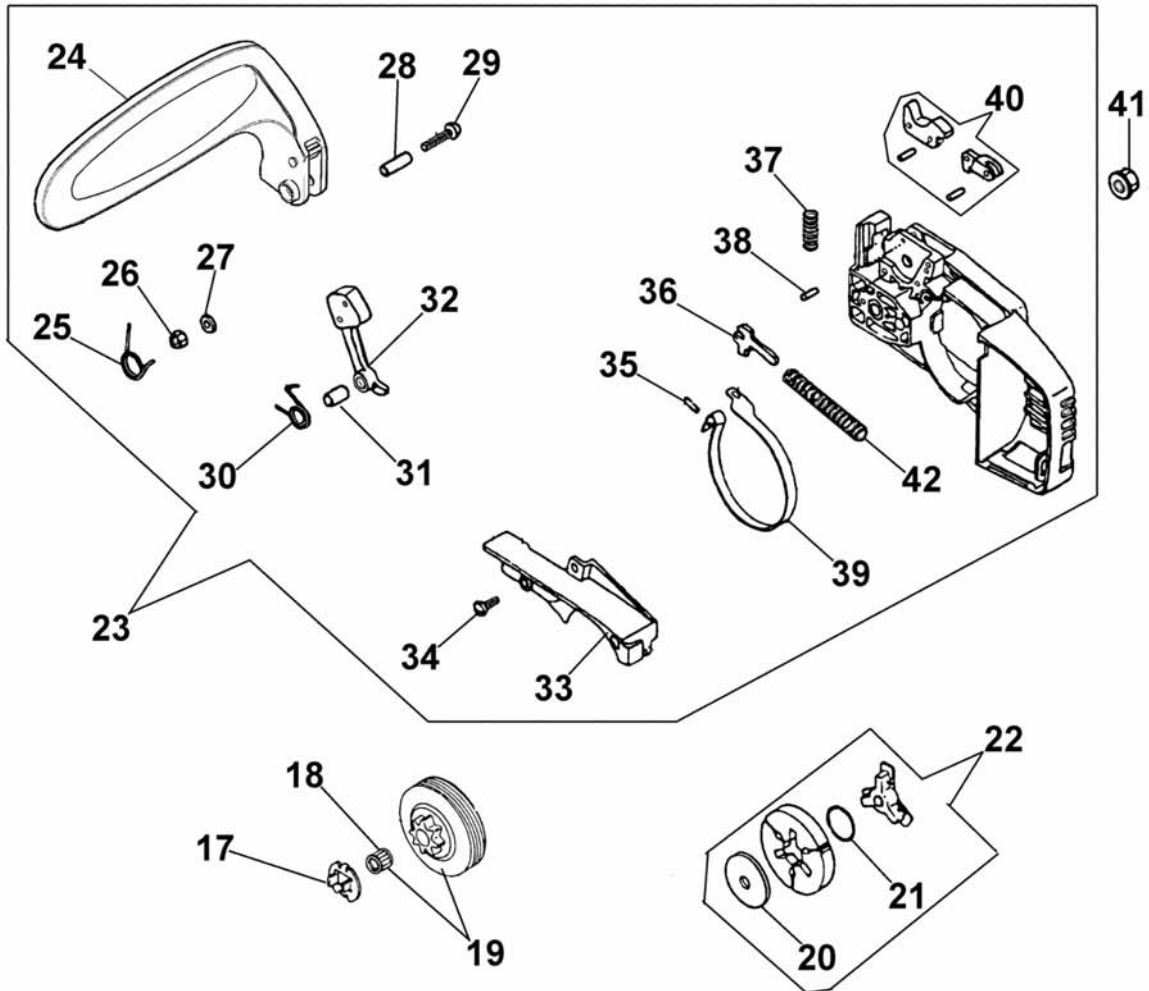

Ref.Nu	Qty	Part number	Description	Validity from	Validity till	Notes	Bulletin
1	1	50030269	Screw				
2	2	50030086R	Screw				
3	1	50030249	Cover				
4	1	50030082AR	Throttle lever				
5	1	50030077	Spring				
6	1	50030076R	Pin				
7	1	50030078R	Switch				
8	1	50032037	Handle kit				
9	1	50030081	Pin				
10	1	50030237	Throttle lever				
11	1	50030080	Spring				
12	1	50030065R	Handle				
13	1	50030270	Screw				
14	1	50030068	Safety tape				
15	1	50030067R	Support				
16	1	50030271	Band				
17	1	50030138R	Clutch driver				
18	1	50030089	Needle roller bea				
19	1	50032009	Chain sprocket				
20	1	50030092	Washer				
21	1	50030350R	Spring				
22	1	50030090A	Clutch				
23	1	50032023	Chain cover				
24	1	50030242	Guard				
25	1	50030100	Spring				
26	1	3914003	Nut				
27	1	3916005	Washer				
28	1	50030105R	Spacer				
29	1	50030292	Screw				
30	1	50030110	Spring				
31	1	50030106R	Bushing				
32	1	50030107R	Weight				
33	1	50030122	Cover				
34	1	50030272	Screw				
35	1	50030116R	Pin				
36	1	50030118R	Lever				
37	1	50030111	Spring				
38	1	50030117	Pin				
39	1	50030119R	Brake band				
40	1	50030113R	Brake lever				
41	1	50010148R	Nut				
42	1	50030121	Spring				
43	1	50030238	Rod				