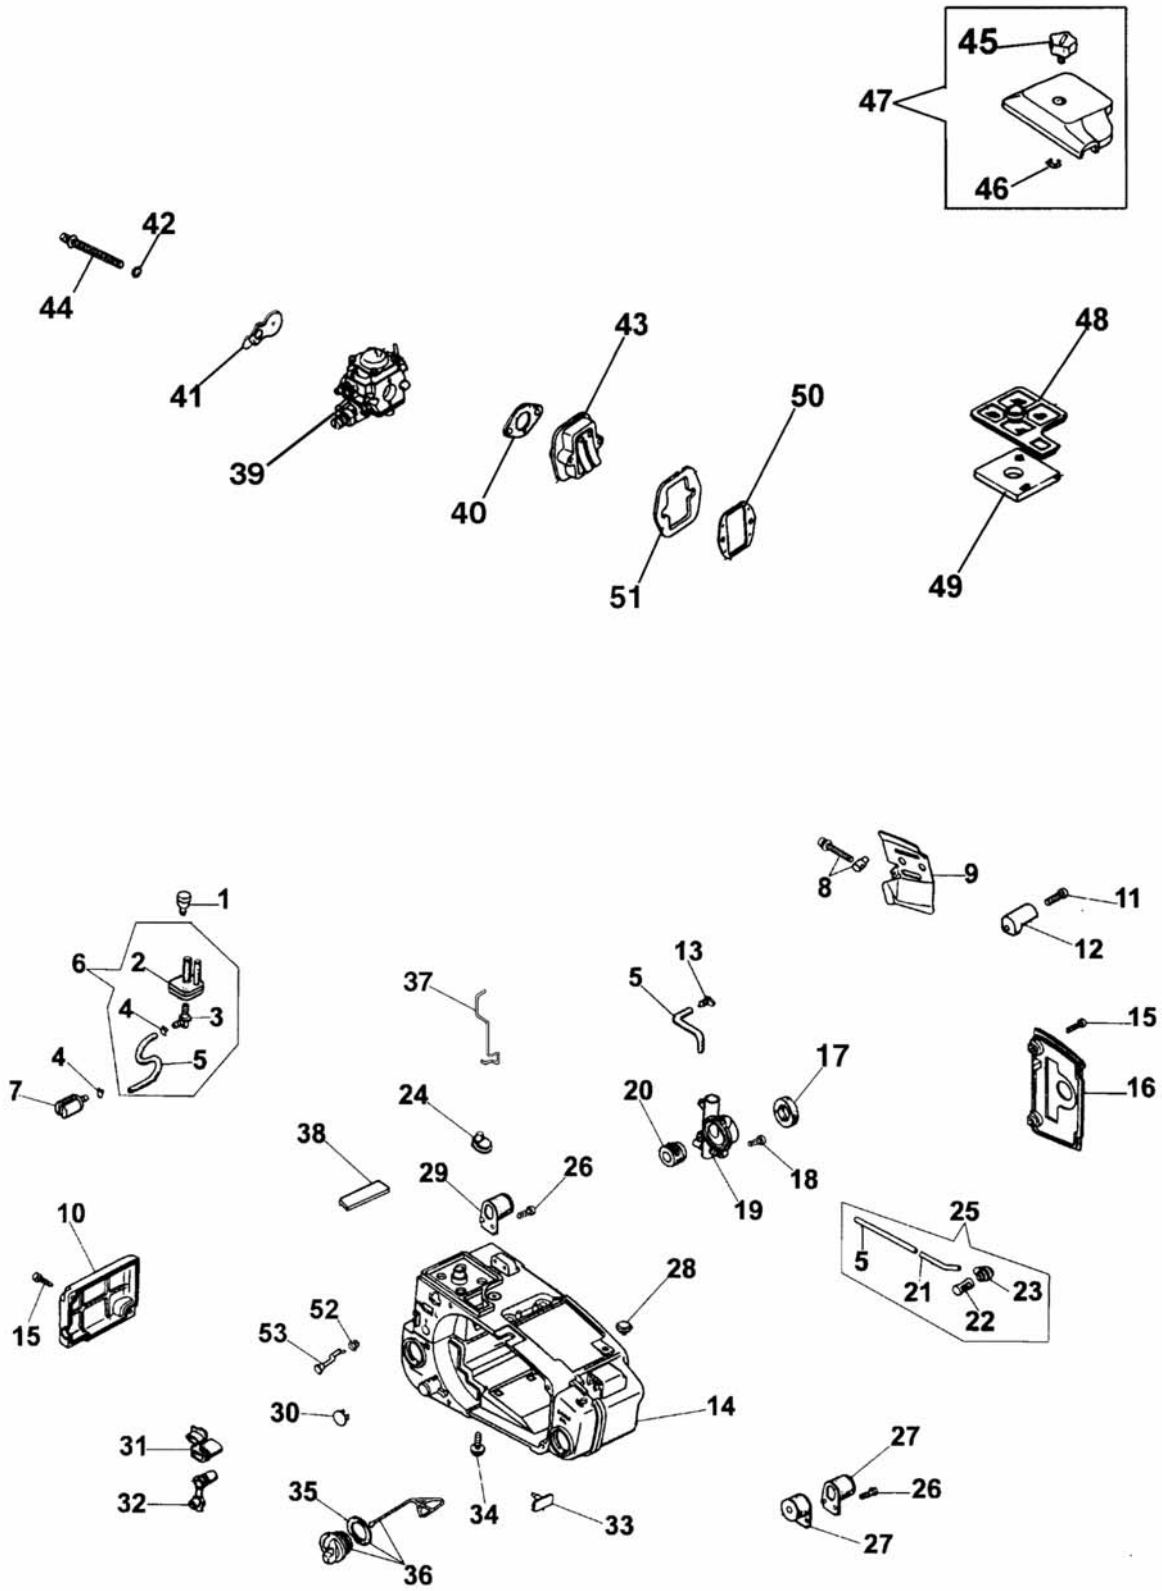

Ref.Nu	Qty	Part number	Description	Validity from	Validity till	Notes	Bulletin
1	2	50030285	Screw				
2	1	50040189R	Crankcase				
3	4	50030004R	Screw				
4	1	50030013R	Seal ring				
5	1	50030014R	Ring				
6	2	50030012R	Bearing				
7	1	50030011R	Crankshaft assy				
8	1	61070074	Seal ring				
9	2	50030010R	Spacer				
10	1	50030009R	Bearing				
11	2	50030008R	Ring				
12	1	50030007R	Piston pin				
13	1	50030006R	Piston ring Ø37				
14	1	50030002R	Cylinder Ø37				
15	1	50030388R	Gasket				
16	1	50030309	Muffler				
17	1	50030297R	Spark plug				
18	1	50032010	Piston assy Ø37				
19	1	50032008	Gasket set				
20	1	093500397	Handle				
21	1	4098073R	Starter rope				
22	1	004000132R	Spring				
23	1	094000033AR	Starter pulley				
24	2	004000436R	Pin				
25	2	50030112	Spring				
26	2	004000140R	Pawl				
27	1	50030143R	Flywheel				
28	1	005000361	Washer				
29	1	004000142	Nut				
30	1	50030272	Screw				
31	1	50030161	Flange				
32	2	50030295	Screw				
33	1	3833080	Washer				
34	1	50030287	Spark plug cap				
35	1	50030267	Spring				
36	1	094500034R	Washer				
38	1	50030145R	Spacer				
39	4	50030269R	Screw				
40	1	50032025R	Starter case				
41	1	094600041AR	Screw				
42	1	50030142R	Ignition coil				
43	1	50030160R	Bushing				
44	1	50030150R	Sheath				
45	1	50030151R	Switch				
46	1	50030315	Labels set				