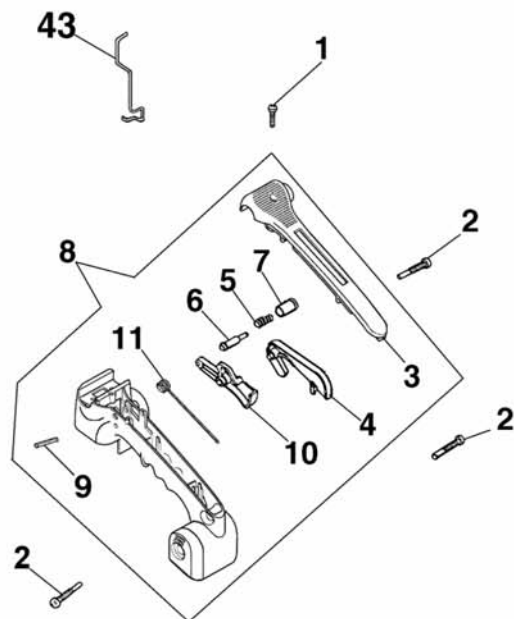

Ref.Nu	Qty	Part number	Description	Validity from	Validity till	Notes	Bulletin
1	1	50030269	Screw				
2	2	50030086R	Screw				
3	1	50030249	Cover				
4	1	50030082AR	Throttle lever				
5	1	50030077	Spring				
6	1	50030076R	Pin				
7	1	50030078R	Switch				
8	1	50032037	Handle kit				
9	1	50030081	Pin				
10	1	50030237	Throttle lever				
11	1	50030080	Spring				
12	1	50030065R	Handle				
13	1	50030270	Screw				
14	1	50030068	Safety tape				
15	1	50030067R	Support				
16	1	50030271	Band				
17	1	50030138R	Clutch driver				
18	1	50030089	Needle roller bea				
19	1	50032009	Chain sprocket				
20	1	50030092	Washer				
21	1	50030350R	Spring				
22	1	50030090A	Clutch				
23	1	50032023	Chain cover				
24	1	50030242	Guard				
25	1	50030100	Spring				
26	1	3914003	Nut				
27	1	3916005	Washer				
28	1	50030105R	Spacer				
29	1	50030292	Screw				
30	1	50030110	Spring				
31	1	50030106R	Bushing				
32	1	50030107R	Weight				
33	1	50030122	Cover				
34	1	50030272	Screw				
35	1	50030116R	Pin				
36	1	50030118R	Lever				
37	1	50030111	Spring				
38	1	50030117	Pin				
39	1	50030119R	Brake band				
40	1	50030113R	Brake lever				
41	1	50010148R	Nut				
42	1	50030121	Spring				
43	1	50030238	Rod				