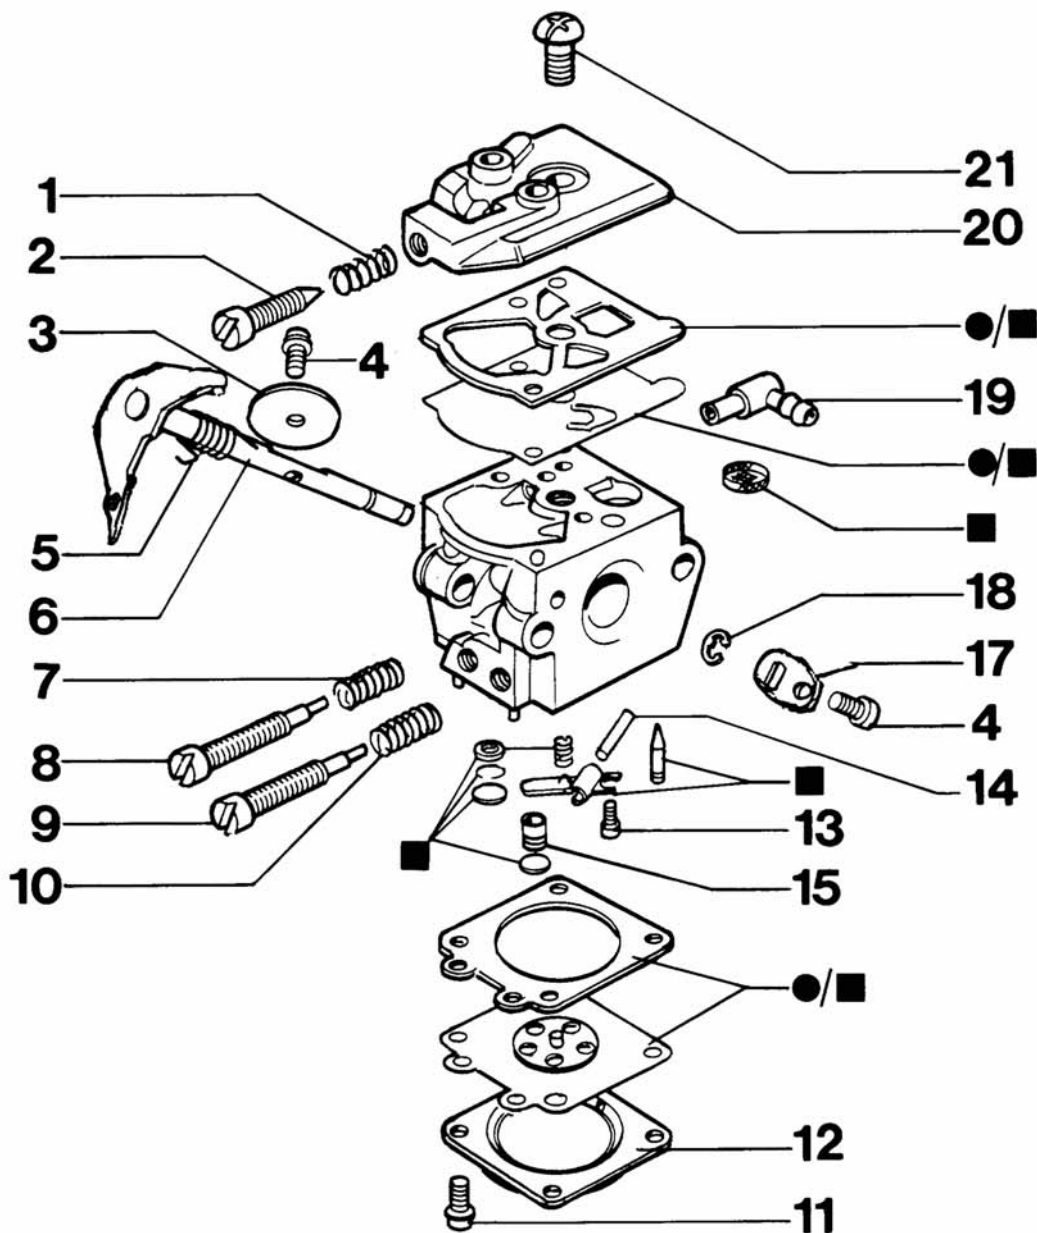

Ref.Nu	Qty	Part number	Description	Validity from	Validity till	Notes	Bulletin
1	1	50030269	Screw				
2	2	50030086R	Screw				
3	1	50030249	Cover				
4	1	50030082AR	Throttle lever				
5	1	50030077	Spring				
6	1	50030076R	Pin				
7	1	50030078R	Switch				
8	1	50032037	Handle kit				
9	1	50030081	Pin				
10	1	50030237	Throttle lever				
11	1	50030080	Spring				
12	1	50030065R	Handle				
13	1	50030270	Screw				
14	1	50030068	Safety tape				
15	1	50030067R	Support				
16	1	50030271	Band				
17	1	50030138R	Clutch driver				
18	1	50030089	Needle roller bea				
19	1	50032009	Chain sprocket				
20	1	50030092	Washer				
21	1	50030350R	Spring				
22	1	50030090A	Clutch				
23	1	50032023	Chain cover				
24	1	50030242	Guard				
25	1	50030100	Spring				
26	1	3914003	Nut				
27	1	3916005	Washer				
28	1	50030105R	Spacer				
29	1	50030292	Screw				
30	1	50030110	Spring				
31	1	50030106R	Bushing				
32	1	50030107R	Weight				
33	1	50030122	Cover				
34	1	50030272	Screw				
35	1	50030116R	Pin				
36	1	50030118R	Lever				
37	1	50030111	Spring				
38	1	50030117	Pin				
39	1	50030119R	Brake band				
40	1	50030113R	Brake lever				
41	1	50010148R	Nut				
42	1	50030121	Spring				
43	1	50030238	Rod				