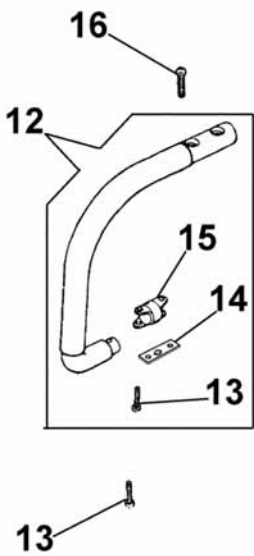

Ref.Nu	Qty	Part number	Description	Validity from	Validity till	Notes	Bulletin
1	1	50030269	Screw				
2	2	50030086R	Screw				
3	1	50030249	Cover				
4	1	50030082AR	Throttle lever				
5	1	50030077	Spring				
6	1	50030076R	Pin				
7	1	50030078R	Switch				
8	1	50032037	Handle kit				
9	1	50030081	Pin				
10	1	50030237	Throttle lever				
11	1	50030080	Spring				
12	1	50030065R	Handle				
13	1	50030270	Screw				
14	1	50030068	Safety tape				
15	1	50030067R	Support				
16	1	50030271	Band				
17	1	50030138R	Clutch driver				
18	1	50030089	Needle roller bea				
19	1	50032009	Chain sprocket				
20	1	50030092	Washer				
21	1	50030350R	Spring				
22	1	50030090A	Clutch				
23	1	50032023	Chain cover				
24	1	50030242	Guard				
25	1	50030100	Spring				
26	1	3914003	Nut				
27	1	3916005	Washer				
28	1	50030105R	Spacer				
29	1	50030292	Screw				
30	1	50030110	Spring				
31	1	50030106R	Bushing				
32	1	50030107R	Weight				
33	1	50030122	Cover				
34	1	50030272	Screw				
35	1	50030116R	Pin				
36	1	50030118R	Lever				
37	1	50030111	Spring				
38	1	50030117	Pin				
39	1	50030119R	Brake band				
40	1	50030113R	Brake lever				
41	1	50010148R	Nut				
42	1	50030121	Spring				
43	1	50030238	Rod				