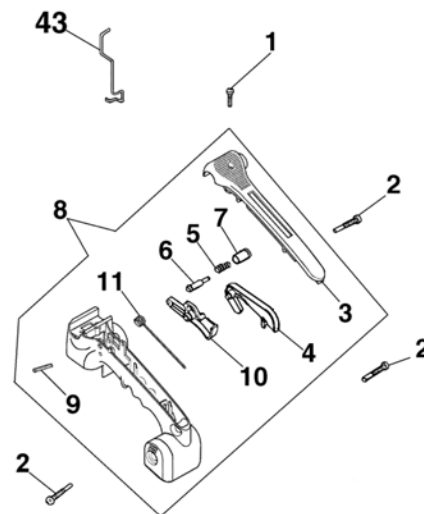

Ref.Nu	Qty	Part number	Description	Validity from	Validity till	Notes	Bulletin
42	1	50030142R	Ignition coil				
43	1	50030160R	Bushing				
44	1	50030150R	Sheath				
45	1	50030151R	Switch				
46	1	50032043	Labels set				

## 932 C - Clutch and handles

Ref.Nu	Qty	Part number	Description	Validity from	Validity till	Notes	Bulletin
1	1	50030269R	Screw				
2	2	50030279	Screw				
3	1	50030249	Cover				
4	1	50030082AR	Throttle lever				
5	1	50030077	Spring				
6	1	50030076R	Pin				
7	1	50030078R	Switch				
8	1	50032037	Handle kit				
9	1	50030081	Pin				
10	1	50030237	Throttle lever				
11	1	50030080	Spring				
12	1	50030065R	Handle				
13	1	50030270	Screw				
14	1	50030068	Safety tape				
15	1	50030067R	Support				
16	1	50030271	Band				
17	1	50030138R	Clutch driver				
18	1	50030372	Bearing				
19	1	50032009	Chain sprocket				
20	1	50030092	Washer				
21	1	50030350R	Spring				
22	1	50030090A	Clutch				
23	1	50032023	Chain cover				
24	1	50030242	Guard				
25	1	50030100	Spring				
26	1	3914003	Nut				
27	1	3916005	Washer				
28	1	50030105R	Spacer				
29	1	50030292	Screw				
30	1	50030110	Spring				
31	1	50030106R	Bushing				
32	1	50030107AR	Weight				
33	1	50030122	Cover				
34	1	50030272	Screw				
35	1	50030116R	Pin				
36	1	50030118R	Lever				
37	1	50030111	Spring				
38	1	50030117	Pin				
39	1	50030119R	Brake band				
40	1	50030113R	Brake lever				