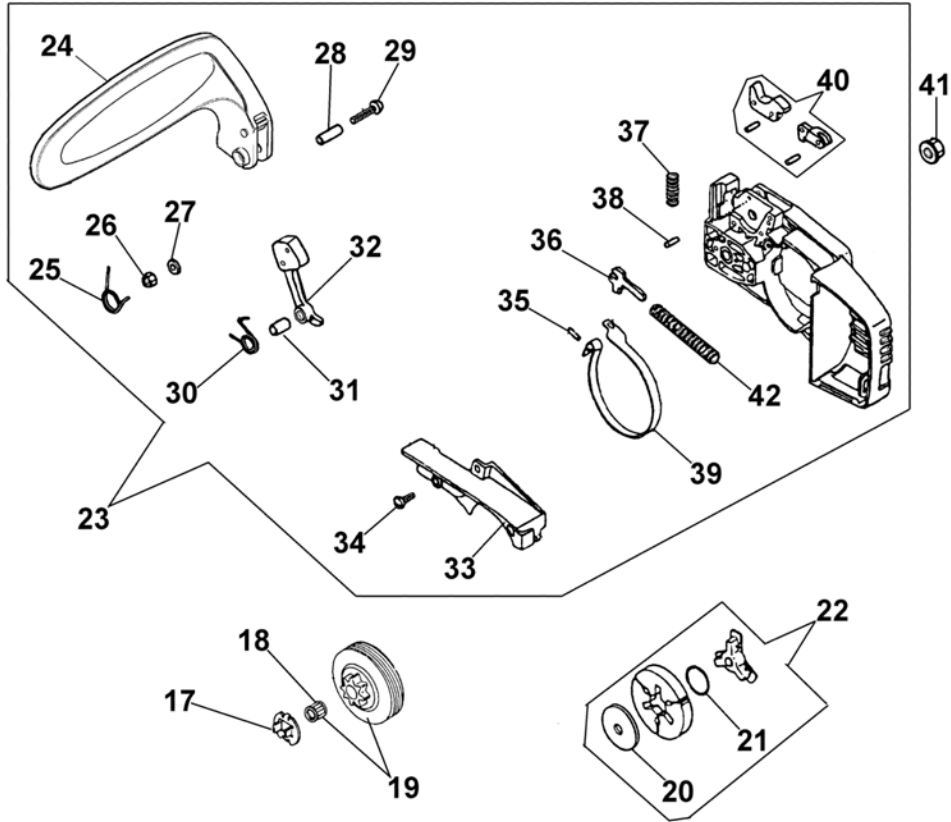

932 C - Clutch and handles

932 C - Clutch and handles

Ref.Nu	Qty	Part number	Description	Validity from	Validity till	Notes	Bulletin
1	1	50030269R	Screw				
2	2	50030279	Screw				
3	1	50030249	Cover				
4	1	50030082AR	Throttle lever				
5	1	50030077	Spring				
6	1	50030076R	Pin				
7	1	50030078R	Switch				
8	1	50032037	Handle kit				
9	1	50030081	Pin				
10	1	50030237	Throttle lever				
11	1	50030080	Spring				
12	1	50030065R	Handle				
13	1	50030270	Screw				
14	1	50030068	Safety tape				
15	1	50030067R	Support				
16	1	50030271	Band				
17	1	50030138R	Clutch driver				
18	1	50030372	Bearing				
19	1	50032009	Chain sprocket				
20	1	50030092	Washer				
21	1	50030350R	Spring				
22	1	50030090A	Clutch				
23	1	50032023	Chain cover				
24	1	50030242	Guard				
25	1	50030100	Spring				
26	1	3914003	Nut				
27	1	3916005	Washer				
28	1	50030105R	Spacer				
29	1	50030292	Screw				
30	1	50030110	Spring				
31	1	50030106R	Bushing				
32	1	50030107AR	Weight				
33	1	50030122	Cover				
34	1	50030272	Screw				
35	1	50030116R	Pin				
36	1	50030118R	Lever				
37	1	50030111	Spring				
38	1	50030117	Pin				
39	1	50030119R	Brake band				
40	1	50030113R	Brake lever