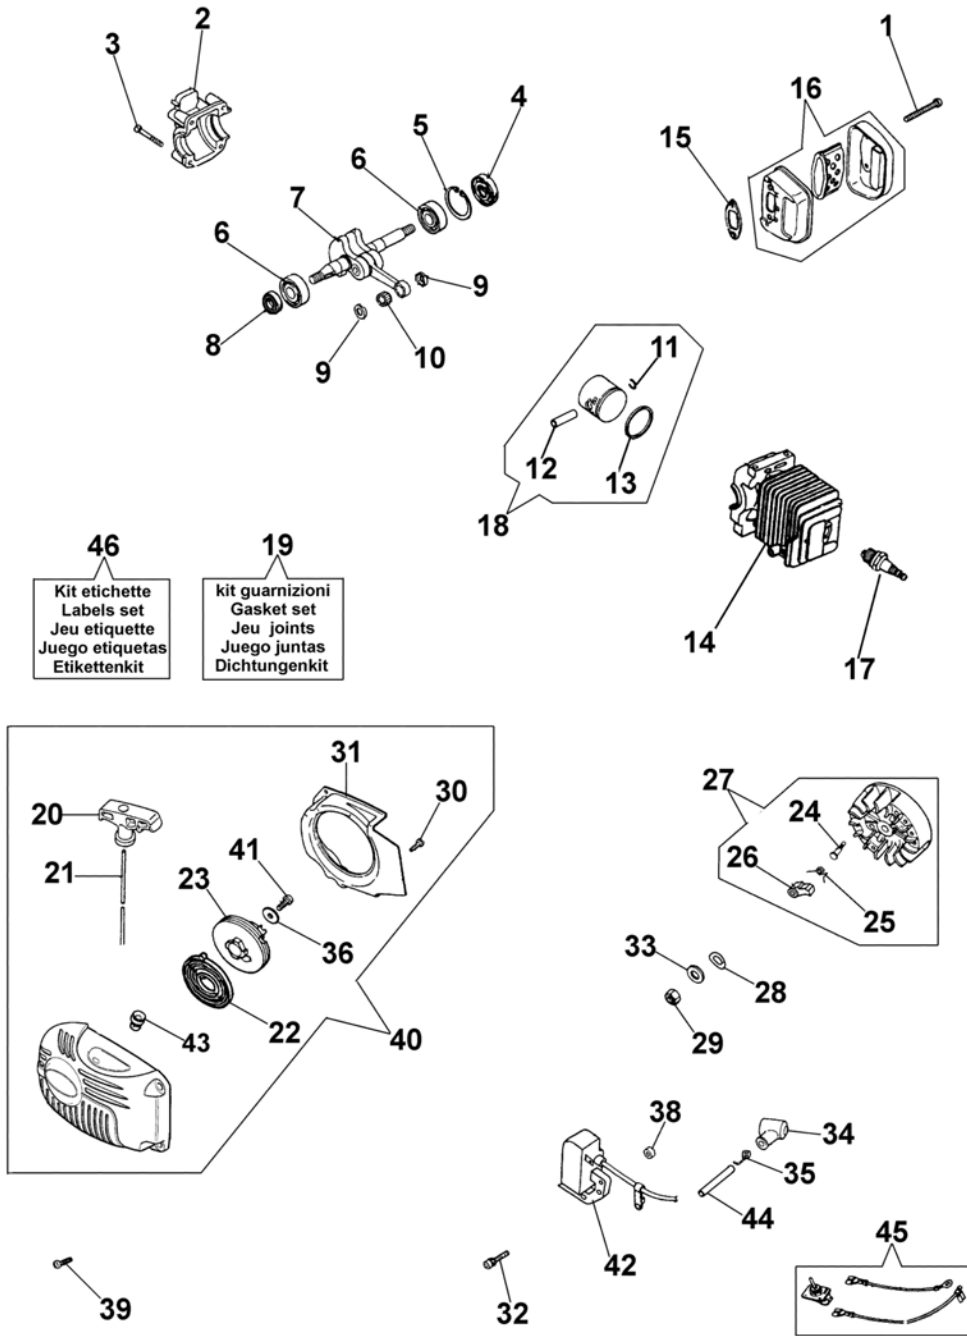

## 932 C - Engine

Ref.Nu	Qty	Part number	Description	Validity from	Validity till	Notes	Bulletin
1	2	50030285	Screw				
2	1	50040189R	Crankcase				
3	4	50030004R	Screw				
4	1	50030013R	Seal ring				
5	1	50030014R	Ring				
6	2	50030012R	Bearing				
7	1	50030011R	Crankshaft assy				
8	1	61070074	Seal ring				
9	2	50030010R	Spacer				
10	1	50030009R	Bearing				
11	2	50030008R	Ring				
12	1	50030007R	Piston pin				
13	1	50030006R	Piston ring Ø37				
14	1	50030002R	Cylinder Ø37				
15	1	50030388R	Gasket				
16	1	50030309	Muffler				
17	1	50030297R	Spark plug				
18	1	50032010	Piston assy Ø37				
19	1	50032008	Gasket set				
20	1	093500397	Handle				
21	1	4098073R	Starter rope				
22	1	004000132R	Spring				
23	1	094000033AR	Starter pulley				
24	2	004000436R	Pin				
25	2	50030112	Spring				
26	2	004000140R	Pawl				
27	1	50030143R	Flywheel				
28	1	005000361	Washer				
29	1	004000142	Nut				
30	1	50030272	Screw				
31	1	50030161	Flange				
32	2	50030295	Screw				
33	1	3833080	Washer				
34	1	50030287	Spark plug cap				
35	1	50030267	Spring				
36	1	094500034R	Washer				
38	1	50030145R	Spacer				
39	4	50030296R	Screw				
40	1	50032025R	Starter case				
41	1	094600041AR	Screw				

Ref.Nu	Qty	Part number	Description	Validity from	Validity till	Notes	Bulletin
42	1	50030142R	Ignition coil				
43	1	50030160R	Bushing				
44	1	50030150R	Sheath				
45	1	50030151R	Switch				
46	1	50032043	Labels set				

Ref.Nu	Qty	Part number	Description	Validity from	Validity till	Notes	Bulletin
41	1	50030337R	Starter lever				
42	2	50030284	Spacer				
43	1	50030022R	Valve				
44	2	50030276R	Screw				
45	1	50030308	Knob				
46	1	50030184R	Ring				
47	1	50030306	Cover				
48	1	50030277	Air filter				
49	1	50030281R	Filter				
50	1	50030023	Gasket				
51	1	50030056R	Gasket				
52	1	50030177R	Grommet				
53	1	50030176R	Starter lever				
54	2	50030330R	Tube				