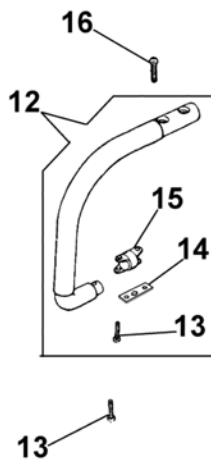

## 932 C - Clutch and handles

Ref.Nu	Qty	Part number	Description	Validity from	Validity till	Notes	Bulletin
1	1	50030269R	Screw				
2	2	50030279	Screw				
3	1	50030249	Cover				
4	1	50030082AR	Throttle lever				
5	1	50030077	Spring				
6	1	50030076R	Pin				
7	1	50030078R	Switch				
8	1	50032037	Handle kit				
9	1	50030081	Pin				
10	1	50030237	Throttle lever				
11	1	50030080	Spring				
12	1	50030065R	Handle				
13	1	50030270	Screw				
14	1	50030068	Safety tape				
15	1	50030067R	Support				
16	1	50030271	Band				
17	1	50030138R	Clutch driver				
18	1	50030372	Bearing				
19	1	50032009	Chain sprocket				
20	1	50030092	Washer				
21	1	50030350R	Spring				
22	1	50030090A	Clutch				
23	1	50032023	Chain cover				
24	1	50030242	Guard				
25	1	50030100	Spring				
26	1	3914003	Nut				
27	1	3916005	Washer				
28	1	50030105R	Spacer				
29	1	50030292	Screw				
30	1	50030110	Spring				
31	1	50030106R	Bushing				
32	1	50030107AR	Weight				
33	1	50030122	Cover				
34	1	50030272	Screw				
35	1	50030116R	Pin				
36	1	50030118R	Lever				
37	1	50030111	Spring				
38	1	50030117	Pin				
39	1	50030119R	Brake band				
40	1	50030113R	Brake lever				