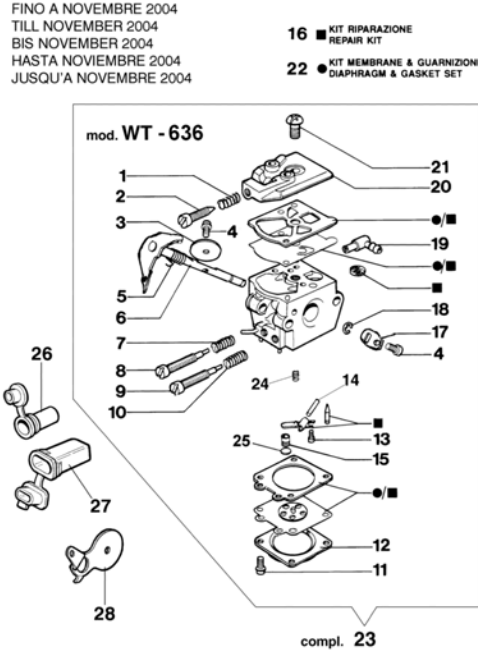

932 C - Carburetor

932 C - Carburetor

Ref.Nu	Qty	Part number	Description	Validity from	Validity till	Notes	Bulletin
1	1	2318616	Spring				
2	2	2318617	Screw				
3	1	375100078	Shutter				
4	1	003300209	Screw				
5	1	2318615	Spring				
6	1	2318620	Shaft				
7	1	035000165	Spring				
8	1	2318618	Screw L				
9	1	2318619	Screw H				
10	1	093500115	Spring				
11	1	035000162	Screw				
12	1	2318191	Cover				
13	1	003300202	Screw				
14	1	003300201	Spindle				
15	1	093500218	Jet				
16	1	094600209	Repair kit				
17	1	2318614	Lever				
18	1	095000164	Ring				
19	1	003300036	Fittings				
20	1	2318612	Cover				
21	1	003300197	Screw				
22	1	094600210	Kit guarn				
23	1	50030361	Carburetor kit WT-705				
24	1	093500541	Spring				
25	1	094600142	Cap				
26	1	50030174R	Screw guide				
27	1	50030175R	Screw guide				
28	1	50030167R	Starter lever				
35	1	2318631	Adjust. screw				
36	2	2318639	Cap				
37	1	50030336R	Screw guide				
38	1	50030337R	Starter lever				
51	1	2318633R	Carburetor WT-705