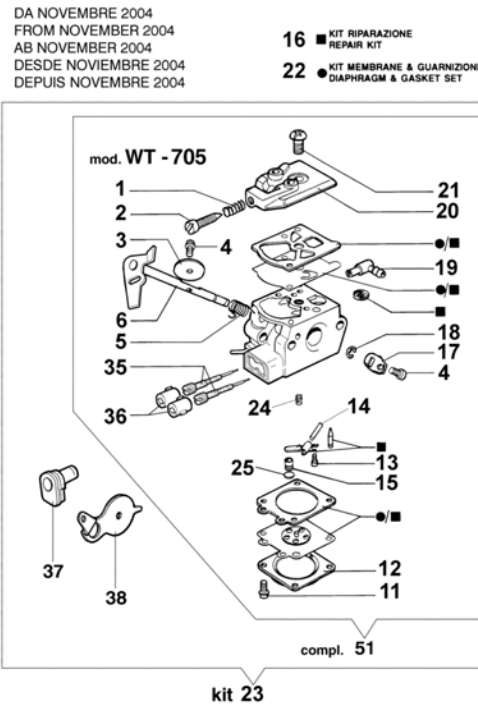

932 C - Carburetor

932 C - Carburetor

Ref.Nu	Qty	Part number	Description	Validity from	Validity till	Notes	Bulletin
1	1	2318616	Spring				
2	2	2318617	Screw				
3	1	375100078	Shutter				
4	1	003300209	Screw				
5	1	2318615	Spring				
6	1	2318620	Shaft				
7	1	035000165	Spring				
8	1	2318618	Screw L				
9	1	2318619	Screw H				
10	1	093500115	Spring				
11	1	035000162	Screw				
12	1	2318191	Cover				
13	1	003300202	Screw				
14	1	003300201	Spindle				
15	1	093500218	Jet				
16	1	094600209	Repair kit				
17	1	2318614	Lever				
18	1	095000164	Ring				
19	1	003300036	Fittings				
20	1	2318612	Cover				
21	1	003300197	Screw				
22	1	094600210	Kit guarn				
23	1	50030361	Carburetor kit WT-705				
24	1	093500541	Spring				
25	1	094600142	Cap				
26	1	50030174R	Screw guide				
27	1	50030175R	Screw guide				
28	1	50030167R	Starter lever				
35	1	2318631	Adjust. screw				
36	2	2318639	Cap				
37	1	50030336R	Screw guide				
38	1	50030337R	Starter lever				
51	1	2318633R	Carburetor WT-705