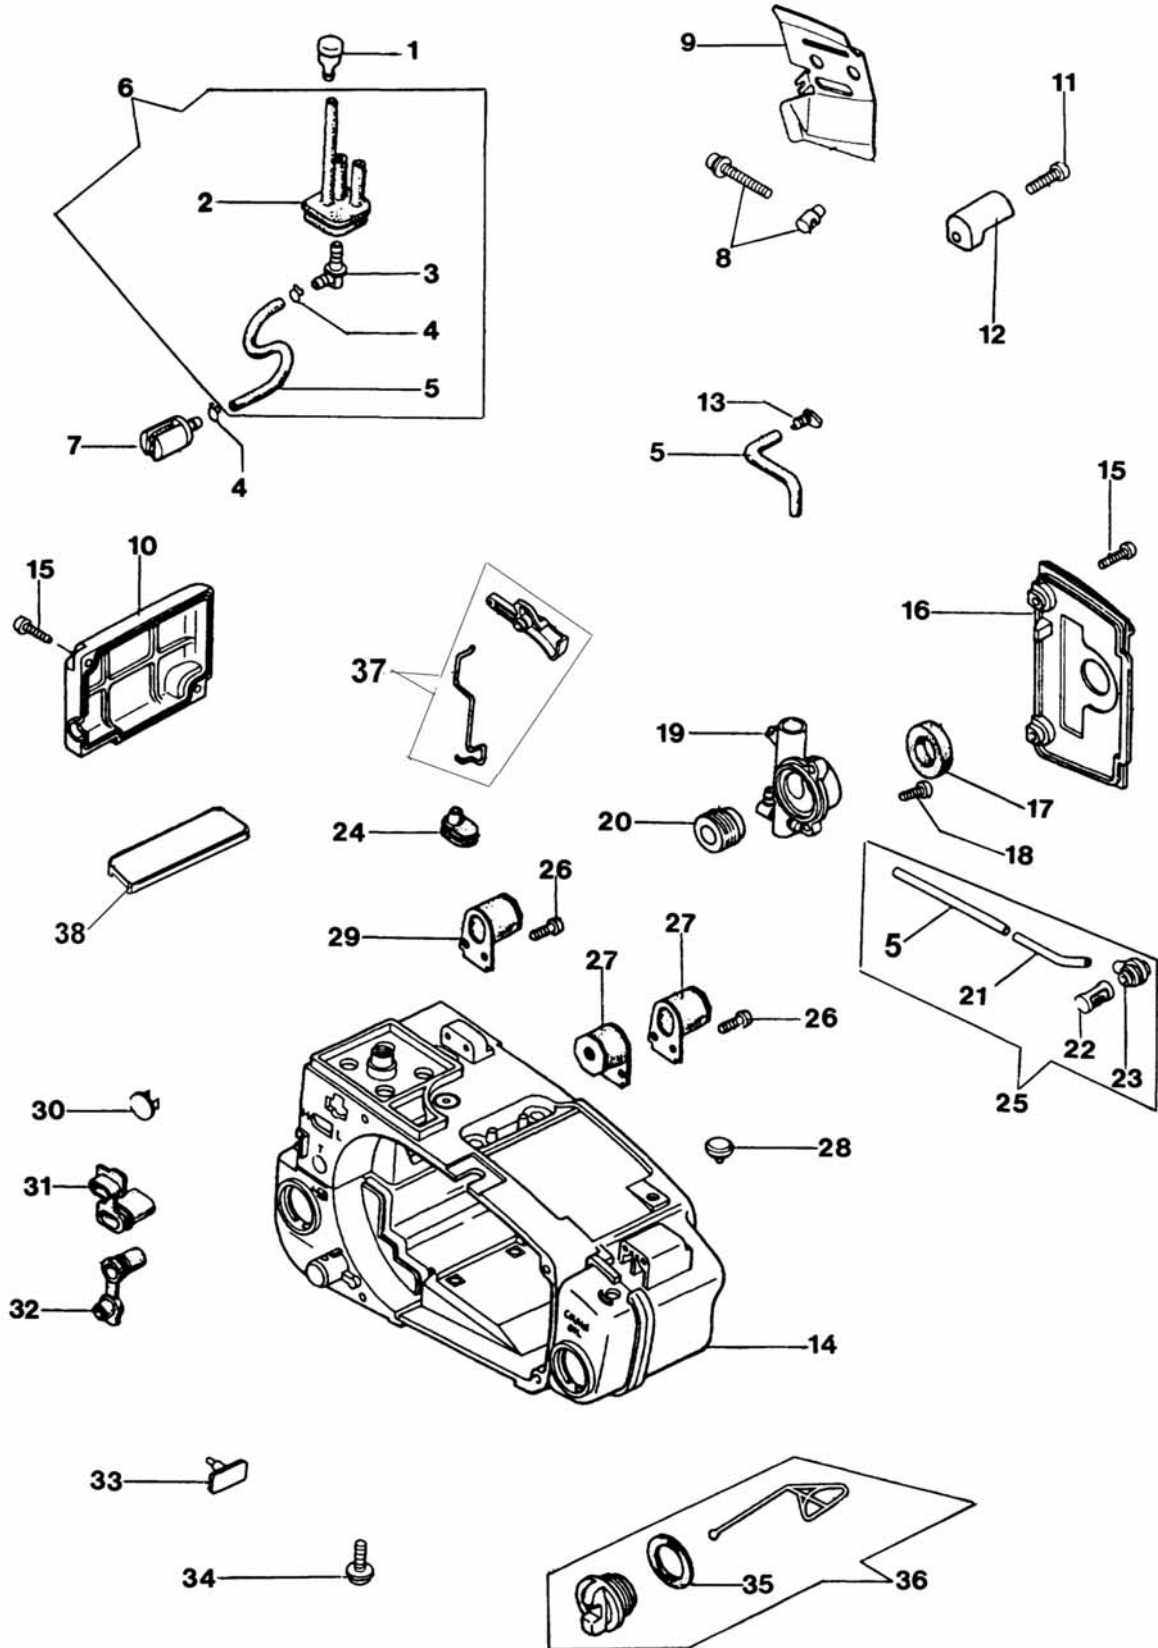

Ref.Nu	Qty	Part number	Description	Validity from	Validity till	Notes	Bulletin
1	1	50030040R	Breather valve				
2	1	50030039R	Bush				
3	1	50030038R	Fittings				
4	1	50030037R	Band				
5	1	50030035R	Hose				
6	1	50030236R	Bush				
7	1	50030036R	Fuel filter				
8	1	50032011	Chain tensioner				
9	1	50030125	Plate				
10	1	50030063R	Cover				
11	1	50030071R	Screw				
12	1	50030127R	Guard				
13	1	50030052R	Oil tube lock				
14	1	50030024	Crankcase assy				
15	1	50030269	Screw				
16	1	50030140R	Cover				
17	1	50030139R	Gasket				
18	1	50030137R	Screw				
19	1	50030129	Oil pump				
20	1	50030136R	Worm gear				
21	1	50030047R	Oil line				
22	1	50030048R	Oil filter				
23	1	50030046R	Bush				
24	1	50030173R	Grommet				
25	1	50030044R	Oil suction				
26	1	50030272	Screw				
27	1	50030229R	Support				
28	1	50030053R	Breather valve				
29	1	50030085R	Support				
30	1	50030178R	Cap				
31	1	50030175R	Screw guide				
32	1	50030174R	Screw guide				
33	1	50030033R	Breather valve				
34	1	50030058R	Screw				
35	1	50030061R	Gasket				
36	1	50030059R	Cap				
37	1	50030172R	Rod				
38	1	50030057R	Cover