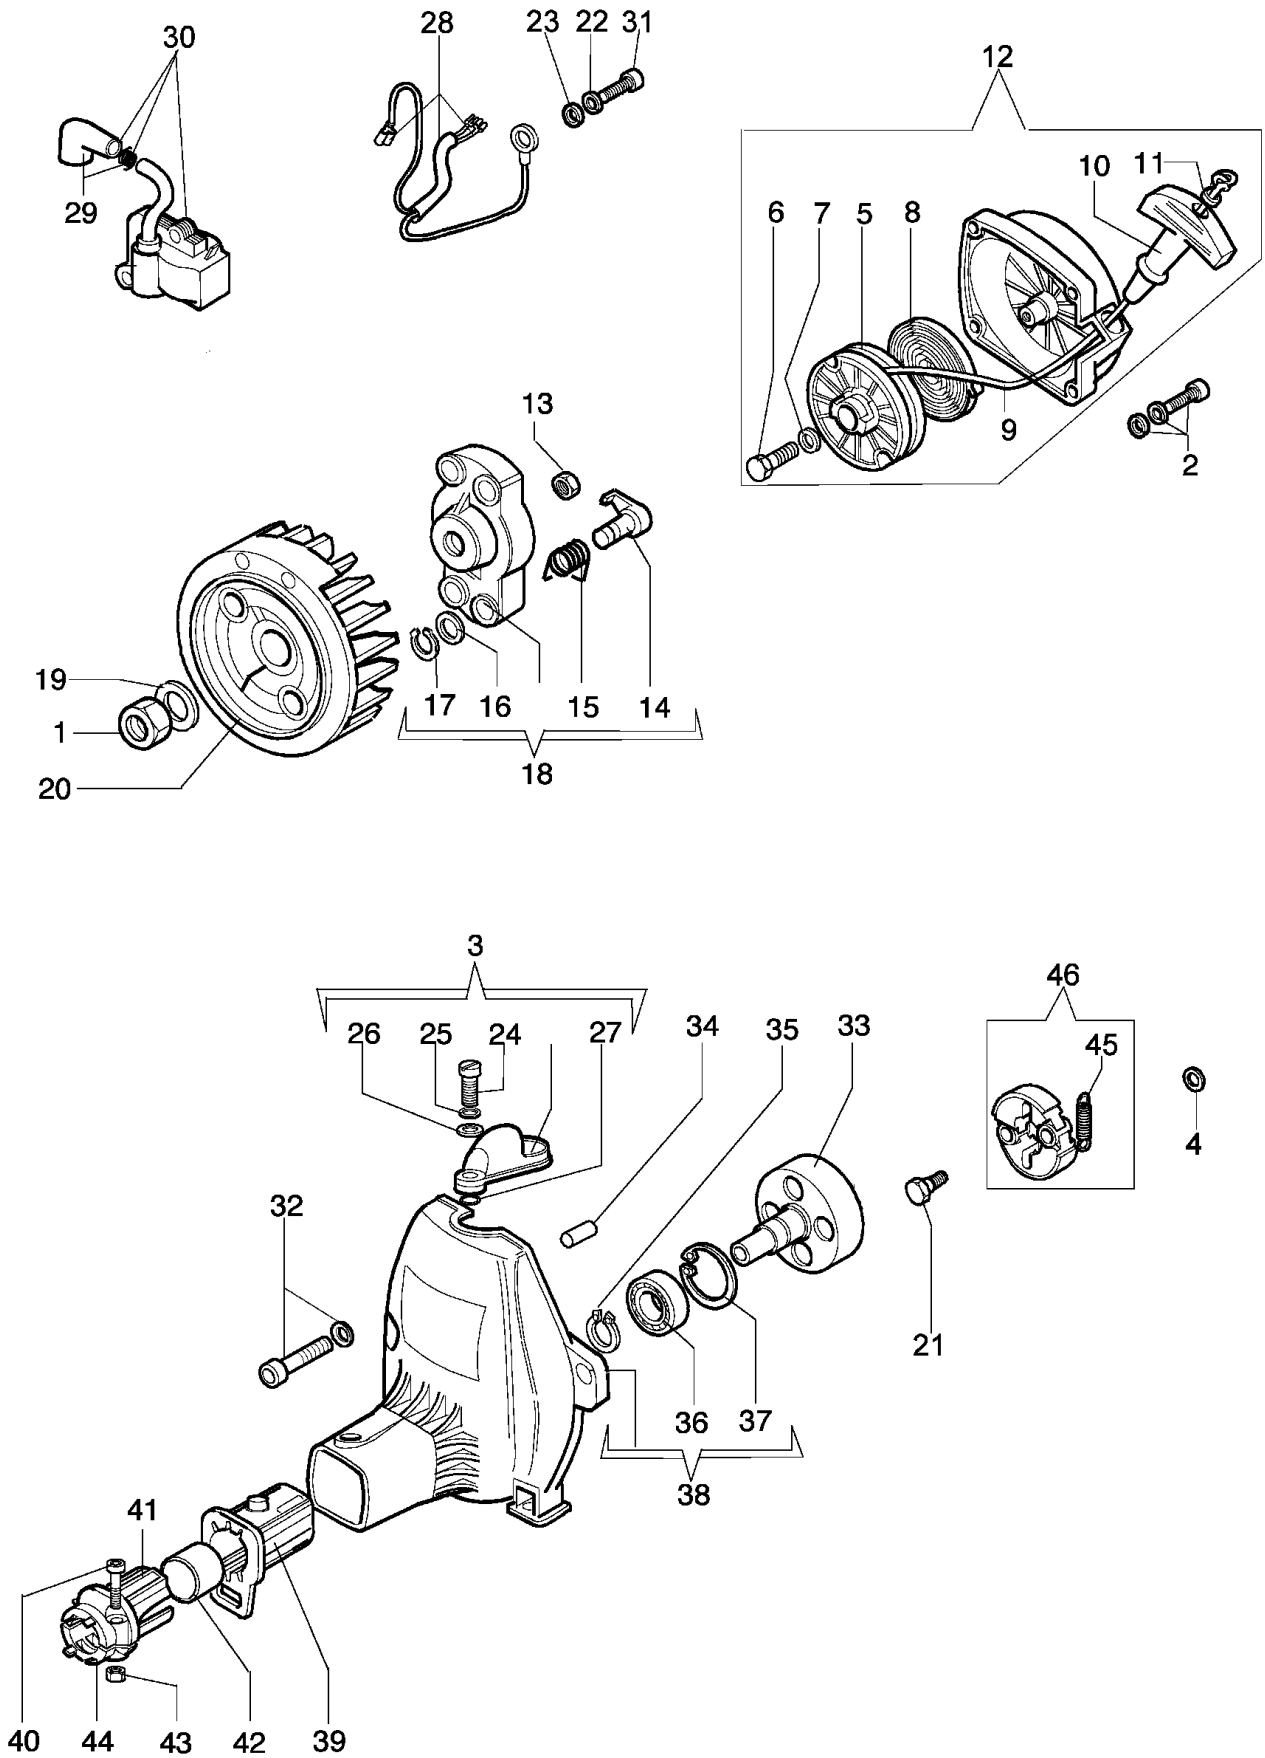

Drawing Starter assy and clutch

Refer ence	Qty	Item number	Description
1	1	3912012	Nut
2	4	4175089A	Screw
3	1	61042004	Guard
4	2	3818011A	Washer
5	1	4191018R	Pulley
6	1	3906041	Screw
7	1	3918006	Washer
8	1	004000132R	Spring
9	1	4098073R	Starter rope
10	1	4191020A	Handle
11	1	006000829	Washer
12	1	61042001B	Starter assy
13	1	3933038	Nut
14	2	4191016	Pawl
15	2	4191017A	Spring
16	2	3064010	Washer
17	2	3024007	Ring
18	1	4191143	Clutch driver
19	1	3916010	Washer
20	1	4191021AR	Flywheel
21	2	4191027CR	Pin
22	2	3819006	Washer
23	2	3908016	Screw
24	1	3908016	Screw
25	1	3819010	Washer
26	1	3916006	Washer
27	1	3049005	O-ring
28	1	61110105	Cable
29	1	4098064	Spark plug cap
30	1	4196142R	Ignition coil
31	2	3801013	Screw
32	4	4175071A	Screw
33	1	4191030R	Clutch drum
34	1	3023008R	Pin
35	1	3024015	Ring
36	1	3035019	Bearing
37	1	3025022	Ring
38	1	61042024A	Clutch case
39	1	61040010	Sleeve
40	2	3801016	Screw
41	1	61040060	Adaptor
42	1	61040011	Bushing
43	1	3914003	Nut
44	1	61040013	Adaptor
45	1	4191028R	Spring
46	1	4191153AR	Clutch