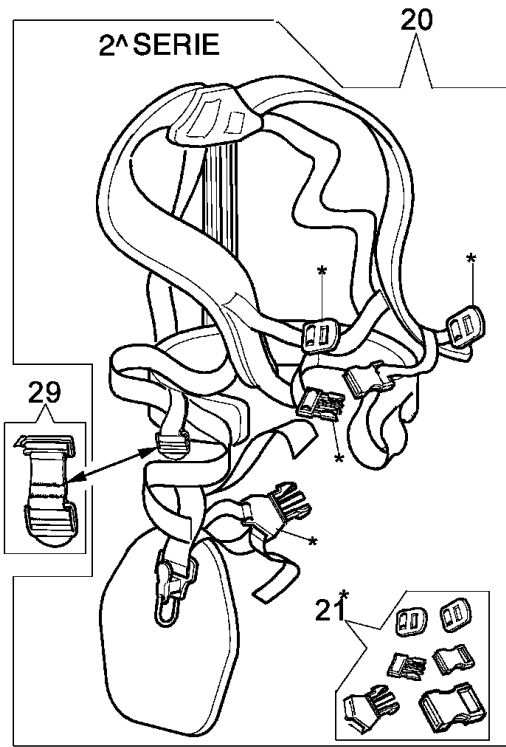

Drawing

Bevel gear

Reference	Qty	Item number	Description
1	1	4174265	Bevel gear Ø32
2	1	4138428	Cap
3	1	4179141	Washer
4	1	3805010	Screw
5	1	3801017R	Screw
6	1	3819006	Washer
7	1	3912005	Nut
8	1	3049002	O-ring
9	1	3032005	Rivet
10	1	4174338A	Pin
11	1	4138290	Spring
12	1	4174285	Gear case
13	1	61112057	Gear case
14	1	3034010	Bearing
15	1	3035023	Hook
16	1	3024012	Ring
17	1	4138311A	Ring
18	1	3025009	Ring
19	1	3034218	Bearing
20	1	4191233	Bevel gear set
21	1	61112072R	Bevel gear Ø32
22	1	3034012	Bearing
23	1	3025022	Ring
24	1	3050023R	Seal ring
25	1	4138668	Spacer
26	1	4191247	Hub
27	1	4179088	Flange
28	1	4100456R	Guard
29	1	61040074AR	Screw
30	1	61110075R	Nut
31	1	63019007B	Tap'n go head with 2 nylon lines
32	1	61040071R	Cap
33	1	61112061	Tap'n go head with 2 nylon lines
34	1	61112058	Bevel gear set

21 ZAMA C1Q - E3

15 ● KIT MEMBRANE & GUARNIZIONI
DIAPHRAGM & GASKET SET

14 ● KIT FRIPARAZIONE
REPAIR KIT

Drawing Carburator

Refer ence	Qty	Item number	Description
1	1	2318521	Screw
2	1	2318526	Cover
3	1	2318525	Pump
4	1	2318524	Cover
5	1	2318389	Starter valve
6	1	2318388	Screw
7	1	2318412	Hook
8	1	2318387	Ring
9	1	2318529	Shaft
10	1	2318528	Spring
11	1	2318532	Spring
12	1	2318533	Screw L
13	1	2318534	Screw H
14	1	2318530	Repair kit
15	1	2318511	Gasket set
16	1	2318523	Cover
17	1	2318522	Screw
18	1	2318392	Filter
19	1	2318535	Ring
20	1	2318527	Screw
21	1	2318520	Carburetor C1Q-E3
22	1	2318876	Screw