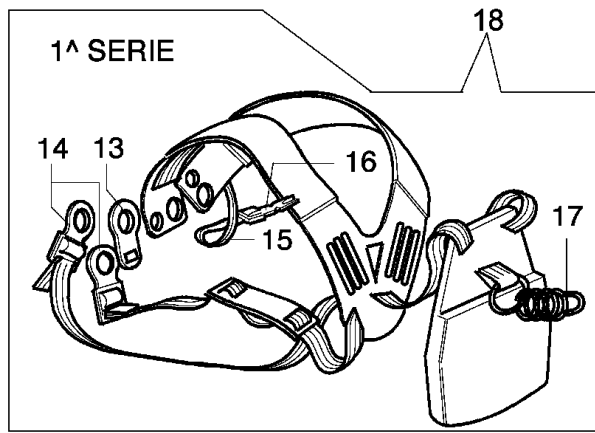

Drawing	Transmission		
Refer ence	Qty	Item number	Description
1	1	61042023	Compl. clamp d.32
2	4	3801017R	Screw
3	4	3819006	Washer
4	1	61040028	Cover
5	2	4098800B	Insert
6	2	4098799A	Clamp
7	1	61040029	Hub
8	1	61040030	Clamp
9	2	3819010	Washer
10	2	3801026	Screw
11	4	3914003	Nut
12	4	3801015	Screw
13	1	4098116R	Drive shaft
14	1	61040142A	Tube Ø32
15	1	4095033A	Hand grip
16	1	61170132	Grommet
17	1	3912009	Nut
18	1	3908009	Screw
19	1	3819006	Washer
20	1	4174108	Band
21	1	61040040B	Handlebar
22	1	61040140R	Hand grip
23	1	61040131R	Handle
24	1	61040082A	Throttle cable
25	1	61040083A	Cable
26	3	3801016	Screw
27	2	3960029	Screw
28	1	4138361R	Spring
29	1	4174245BR	Throttle lev
30	1	4174246R	Lever
31	1	4138360R	Spring
32	1	4138358R	Switch
33	1	3914003	Nut
34	1	4100098BR	Spring
35	1	3960021	Screw
36	1	4138359R	Switch
37	1	2317021R	Switch
38	1	61042052	Handlebar

21 ZAMA C1Q - E3

15 ● KIT MEMBRANE & GUARNIZIONI
DIAPHRAGM & GASKET SET

14 ● KIT FRIPARAZIONE
REPAIR KIT

Drawing Carburator

Refer ence	Qty	Item number	Description
1	1	2318521	Screw
2	1	2318526	Cover
3	1	2318525	Pump
4	1	2318524	Cover
5	1	2318389	Starter valve
6	1	2318388	Screw
7	1	2318412	Hook
8	1	2318387	Ring
9	1	2318529	Shaft
10	1	2318528	Spring
11	1	2318532	Spring
12	1	2318533	Screw L
13	1	2318534	Screw H
14	1	2318530	Repair kit
15	1	2318511	Gasket set
16	1	2318523	Cover
17	1	2318522	Screw
18	1	2318392	Filter
19	1	2318535	Ring
20	1	2318527	Screw
21	1	2318520	Carburetor C1Q-E3
22	1	2318876	Screw