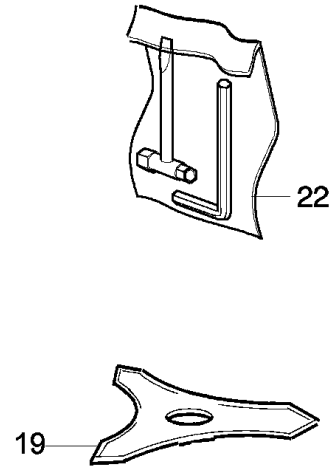

Drawing

Bevel gear

Reference	Qty	Item number	Description
1	1	4174265	Bevel gear Ø32
2	1	4138428	Cap
3	1	4179141	Washer
4	1	3805010	Screw
5	1	3801017R	Screw
6	1	3819006	Washer
7	1	3912005	Nut
8	1	3049002	O-ring
9	1	3032005	Rivet
10	1	4174338A	Pin
11	1	4138290	Spring
12	1	4174285	Gear case
13	1	61112057	Gear case
14	1	3034010	Bearing
15	1	3035023	Hook
16	1	3024012	Ring
17	1	4138311A	Ring
18	1	3025009	Ring
19	1	3034218	Bearing
20	1	4191233	Bevel gear set
21	1	61112072R	Bevel gear Ø32
22	1	3034012	Bearing
23	1	3025022	Ring
24	1	3050023R	Seal ring
25	1	4138668	Spacer
26	1	4191247	Hub
27	1	4179088	Flange
28	1	4100456R	Guard
29	1	61040074AR	Screw
30	1	61110075R	Nut
31	1	63019007B	Tap'n go head with 2 nylon lines
32	1	61040071R	Cap
33	1	61112061	Tap'n go head with 2 nylon lines
34	1	61112058	Bevel gear set

21 ZAMA C1Q - E3

15 ● KIT MEMBRANE & GUARNIZIONI
DIAPHRAGM & GASKET SET

14 ● KIT FRIPARAZIONE
REPAIR KIT

Drawing Carburator

Refer ence	Qty	Item number	Description
1	1	2318521	Screw
2	1	2318526	Cover
3	1	2318525	Pump
4	1	2318524	Cover
5	1	2318389	Starter valve
6	1	2318388	Screw
7	1	2318412	Hook
8	1	2318387	Ring
9	1	2318529	Shaft
10	1	2318528	Spring
11	1	2318532	Spring
12	1	2318533	Screw L
13	1	2318534	Screw H
14	1	2318530	Repair kit
15	1	2318511	Gasket set
16	1	2318523	Cover
17	1	2318522	Screw
18	1	2318392	Filter
19	1	2318535	Ring
20	1	2318527	Screw
21	1	2318520	Carburetor C1Q-E3
22	1	2318876	Screw