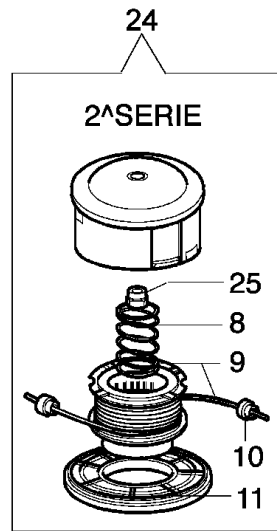

Drawing	Accessories		
Refer ence	Qty	Item number	Description
1	2	3960040R	Screw
2	1	4174275R	Blade
3	1	4174283A	Skirt w/blade
4	4	3802004BR	Screw
5	1	4174278	Plate
6	1	61042011A	Guard assy
7	1	4199008B	Insert
8	1	4199004	Spring
9	1	4199014A	Nylon spool Ø2.4
10	2	4199005A	Bushing
11	1	4199026A	Cover
12	1	63019007B	Tap'n go head with 2 nylon lines
13	1	4174113A	Plate
14	1	4174117	Grip-end
15	1	4174157	Tape red
16	1	4174111A	Key
17	1	4098812A	Spring
18	1	4174163	Harness
19	1	4095665R	3-tooth brush blade in tempered steel
20	1	63070003R	Harness
21	1	63070025	Bucle/slide set
22	1	4191240	Tool kit
23	1	61042066	Labels kit
24	1	61112059	Tap'n go head with 2 nylon lines
25	1	61110076	Insert
26	1	4174280	Metal guard
27	1	4174279	Metal guard
28	4	3802004BR	Screw
29	1	63070036	Compl. buckle