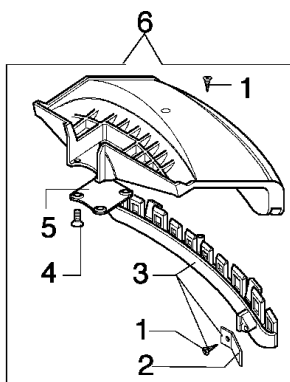

Drawing	Transmission		
Refer ence	Qty	Item number	Description
1	1	61042023	Compl. clamp d.32
2	4	3801017R	Screw
3	4	3819006	Washer
4	1	61040028	Cover
5	2	4098800B	Insert
6	2	4098799A	Clamp
7	1	61040029	Hub
8	1	61040030	Clamp
9	2	3819010	Washer
10	2	3801026	Screw
11	4	3914003	Nut
12	4	3801015	Screw
13	1	4098116R	Drive shaft
14	1	61040142A	Tube Ø32
15	1	4095033A	Hand grip
16	1	61170132	Grommet
17	1	3912009	Nut
18	1	3908009	Screw
19	1	3819006	Washer
20	1	4174108	Band
21	1	61040040B	Handlebar
22	1	61040140R	Hand grip
23	1	61040131R	Handle
24	1	61040082A	Throttle cable
25	1	61040083A	Cable
26	3	3801016	Screw
27	2	3960029	Screw
28	1	4138361R	Spring
29	1	4174245BR	Throttle lev
30	1	4174246R	Lever
31	1	4138360R	Spring
32	1	4138358R	Switch
33	1	3914003	Nut
34	1	4100098BR	Spring
35	1	3960021	Screw
36	1	4138359R	Switch
37	1	2317021R	Switch
38	1	61042052	Handlebar

21 ZAMA C1Q - E3

15 ● KIT MEMBRANE & GUARNIZIONI
DIAPHRAGM & GASKET SET

14 ● KIT FRIPARAZIONE
REPAIR KIT

Drawing Carburator

Refer ence	Qty	Item number	Description
1	1	2318521	Screw
2	1	2318526	Cover
3	1	2318525	Pump
4	1	2318524	Cover
5	1	2318389	Starter valve
6	1	2318388	Screw
7	1	2318412	Hook
8	1	2318387	Ring
9	1	2318529	Shaft
10	1	2318528	Spring
11	1	2318532	Spring
12	1	2318533	Screw L
13	1	2318534	Screw H
14	1	2318530	Repair kit
15	1	2318511	Gasket set
16	1	2318523	Cover
17	1	2318522	Screw
18	1	2318392	Filter
19	1	2318535	Ring
20	1	2318527	Screw
21	1	2318520	Carburetor C1Q-E3
22	1	2318876	Screw