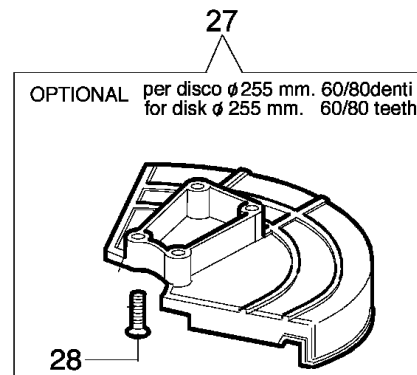

Drawing	Accessories		
Refer ence	Qty	Item number	Description
1	2	3960040R	Screw
2	1	4174275R	Blade
3	1	4174283A	Skirt w/blade
4	4	3802004BR	Screw
5	1	4174278	Plate
6	1	61042011A	Guard assy
7	1	4199008B	Insert
8	1	4199004	Spring
9	1	4199014A	Nylon spool Ø2.4
10	2	4199005A	Bushing
11	1	4199026A	Cover
12	1	63019007B	Tap'n go head with 2 nylon lines
13	1	4174113A	Plate
14	1	4174117	Grip-end
15	1	4174157	Tape red
16	1	4174111A	Key
17	1	4098812A	Spring
18	1	4174163	Harness
19	1	4095665R	3-tooth brush blade in tempered steel
20	1	63070003R	Harness
21	1	63070025	Bucle/slide set
22	1	4191240	Tool kit
23	1	61042066	Labels kit
24	1	61112059	Tap'n go head with 2 nylon lines
25	1	61110076	Insert
26	1	4174280	Metal guard
27	1	4174279	Metal guard
28	4	3802004BR	Screw
29	1	63070036	Compl. buckle