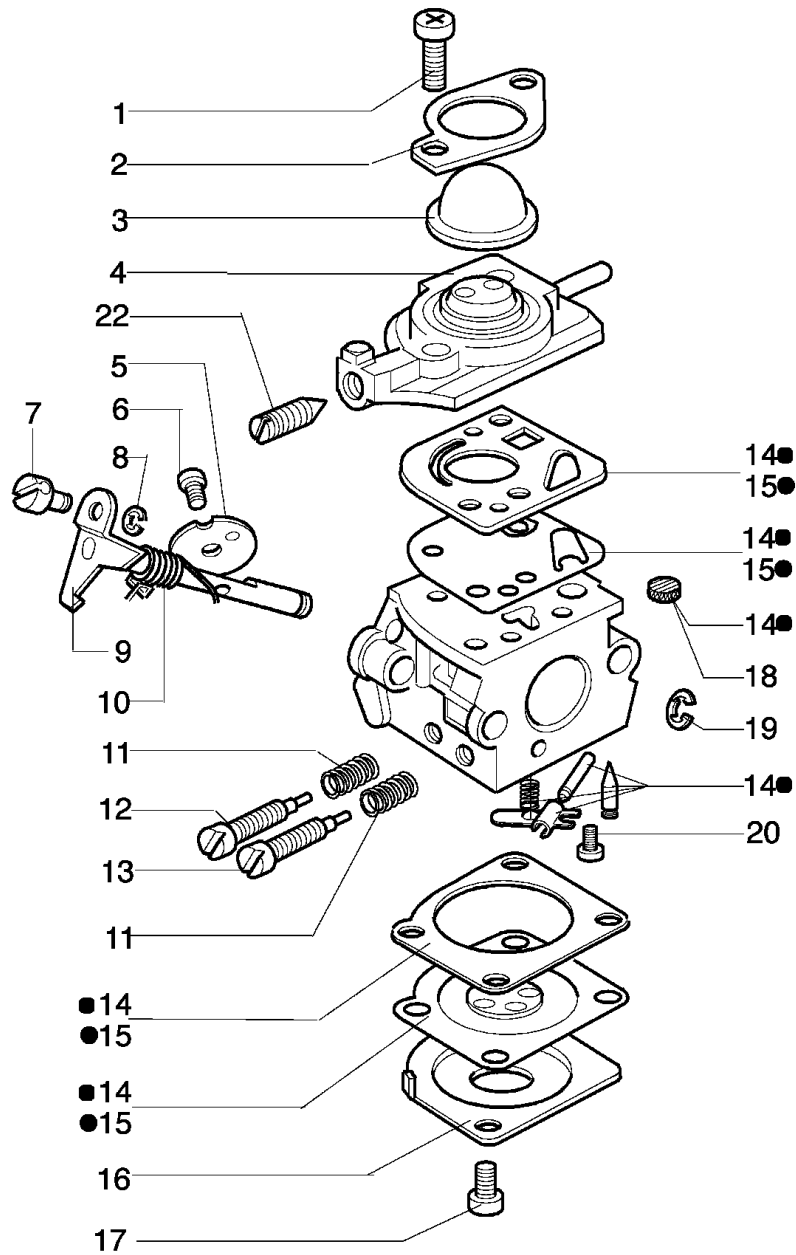

21 ZAMA C1Q - E3

15 ● KIT MEMBRANE & GUARNIZIONI
DIAPHRAGM & GASKET SET

14 ● KIT FRIPARAZIONE
REPAIR KIT

Drawing   Carburator

Refer ence	Qty	Item number	Description
1	1	2318521	Screw
2	1	2318526	Cover
3	1	2318525	Pump
4	1	2318524	Cover
5	1	2318389	Starter valve
6	1	2318388	Screw
7	1	2318412	Hook
8	1	2318387	Ring
9	1	2318529	Shaft
10	1	2318528	Spring
11	1	2318532	Spring
12	1	2318533	Screw L
13	1	2318534	Screw H
14	1	2318530	Repair kit
15	1	2318511	Gasket set
16	1	2318523	Cover
17	1	2318522	Screw
18	1	2318392	Filter
19	1	2318535	Ring
20	1	2318527	Screw
21	1	2318520	Carburetor C1Q-E3
22	1	2318876	Screw