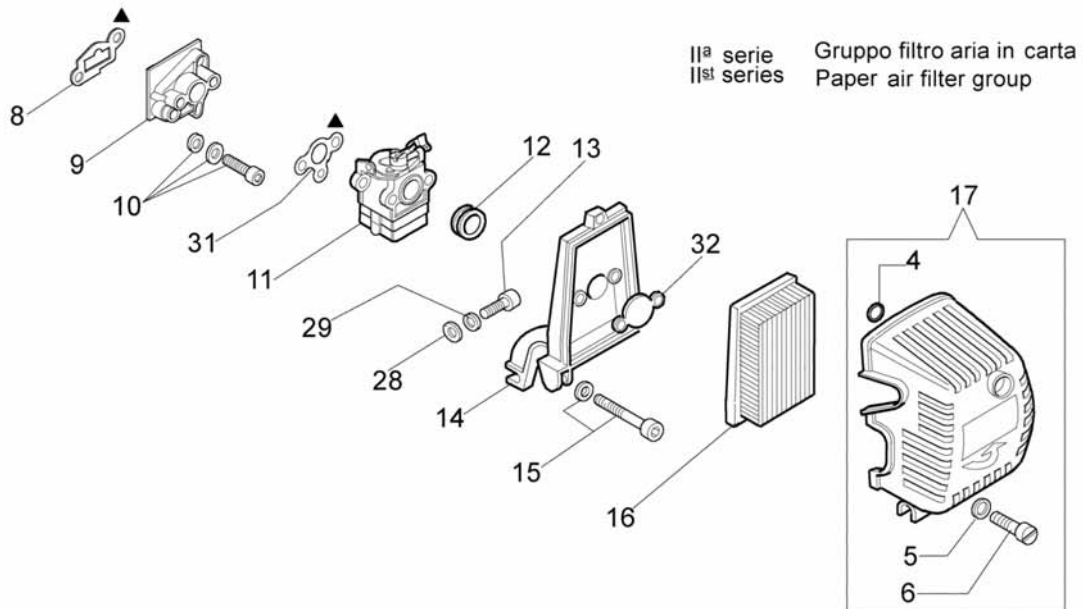

Ref.Nu	Qty	Part number	Description	Validity from	Validity till	Notes	Bulletin
1	1	2318890R	Carburetor WYK-104A				
2	1	61112003	Filter body				
3	1	61110010AR	Airfilter				
4	1	008200282	O-ring				
5	1	3916006	Washer				
6	1	3908036	Screw				
7	1	61112027	Filter cover				
8	1	61110006A	Gasket				
9	1	61110007	Insulator				
10	2	4175124	Screw				
11	1	2318968R	Carburetor WYK143A				
12	1	61120022	Gasket				
13	1	3801011	Screw				
14	1	61120024A	Support				
15	2	61112005	Screw				
16	1	61120018R	Air filter				
17	1	61122023	Filter cover				
18	1	61070011A	Breather valve				
19	2	61110034	Tube				
20	2	4100415	Tube				
21	1	4161211	Bush				
22	1	61070006	Gasket				
23	1	61070079R	Tank cap				
24	1	4098377	Band				
25	1	50010218R	Fuel filter				
26	1	61110024	Fuel tank				
27	1	61040015C	Stand				
28	4	3918005	Washer				
29	4	3819006	Washer				
30	4	3801013R	Screw				
31	1	61110008A	Gasket				
32	1	61120020A	Plate