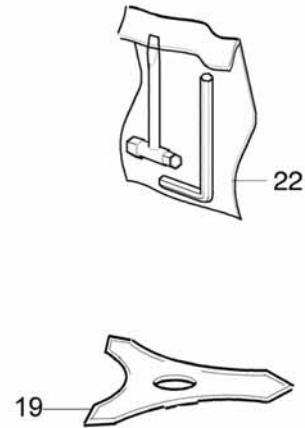

Ref.Nu	Qty	Part number	Description	Validity from	Validity till	Notes	Bulletin
1	1	4174265	Bevel gear Ø32				
2	1	4138428	Cap				
3	1	4179141	Washer				
4	1	3805010	Screw				
5	1	3801017R	Screw				
6	1	3819006	Washer				
7	1	3912005	Nut				
8	1	3049002	O-ring				
9	1	3032005	Rivet				
10	1	4174338A	Pin				
11	1	4138290	Spring				
12	1	4174285	Gear case				
13	1	61112057R	Gear case				
14	1	3035040R	Bearing				
15	1	3035023R	Hook				
16	1	3024012	Ring				
17	1	4138311A	Ring				
18	1	3025009	Ring				
19	1	3034218	Bearing				
20	1	4191233	Bevel gear set				
21	1	61112072AR	Bevel gear Ø32				
22	1	3034012R	Bearing				
23	1	3025022	Ring				
24	1	3050023R	Seal ring				
25	1	4138668	Spacer				
26	1	4191247	Hub				
27	1	4179088	Flange				
28	1	61110074R	Guard				
29	1	61040074AR	Screw				
30	1	61110075R	Nut				
31	1	4199039AR	Cpl. nylon head				
32	1	61040071R	Cap				
33	1	61112061A	Tap'n go head with 2 nylon lines				
34	1	61112058	Bevel gear set				

Ref.Nu	Qty	Part number	Description	Validity from	Validity till	Notes	Bulletin
1	2	3960040R	Screw				
2	1	4174275R	Blade				
3	1	4174283A	Skirt w/blade				
4	4	3802004CR	Screw				
5	1	4174278	Plate				
6	1	61042011A	Guard assy				
7	1	4199008B	Insert				
8	1	4199004	Spring				
9	1	4199014A	Nylon spool Ø2.4				
10	2	4199005A	Bushing				
11	1	4199026A	Cover				
12	1	4199039AR	Cpl. nylon head				
13	1	4174113A	Plate				
14	1	4174117	Grip-end				
15	1	4174157	Tape red				
16	1	4174111A	Key				
17	1	4098812A	Spring				
18	1	4174163	Harness				
19	1	4095665AR	3-tooth brush blade in tempered steel				
20	1	63070003R	Harness				
21	1	63070025	Bucle/slide set				
22	1	4191240	Tool kit				
23	1	61120016	Labels set				
24	1	61112059	Tap'n go head with 2 nylon lines				
25	1	61110076	Insert				
26	1	4174280	Metal guard				
27	1	4174279	Metal guard				
28	4	3802004CR	Screw				
29	1	63070036	Compl. buckle				