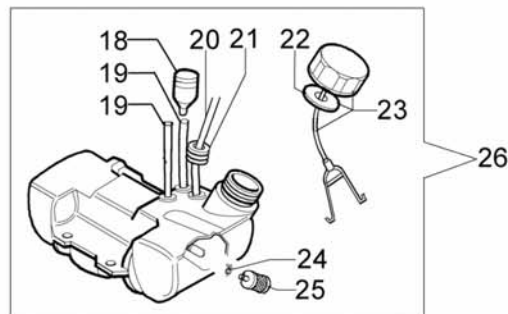

Ref.Nu	Qty	Part number	Description	Validity from	Validity till	Notes	Bulletin
1	1	2318890R	Carburetor WYK-104A				
2	1	61112003	Filter body				
3	1	61110010AR	Airfilter				
4	1	008200282	O-ring				
5	1	3916006	Washer				
6	1	3908036	Screw				
7	1	61112027	Filter cover				
8	1	61110006A	Gasket				
9	1	61110007	Insulator				
10	2	4175124	Screw				
11	1	2318968R	Carburetor WYK143A				
12	1	61120022	Gasket				
13	1	3801011	Screw				
14	1	61120024A	Support				
15	2	61112005	Screw				
16	1	61120018R	Air filter				
17	1	61122023	Filter cover				
18	1	61070011A	Breather valve				
19	2	61110034	Tube				
20	2	4100415	Tube				
21	1	4161211	Bush				
22	1	61070006	Gasket				
23	1	61070079R	Tank cap				
24	1	4098377	Band				
25	1	50010218R	Fuel filter				
26	1	61110024	Fuel tank				
27	1	61040015C	Stand				
28	4	3918005	Washer				
29	4	3819006	Washer				
30	4	3801013R	Screw				
31	1	61110008A	Gasket				
32	1	61120020A	Plate