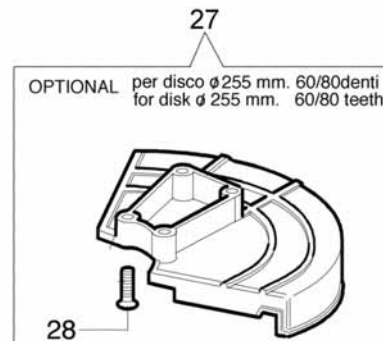

Ref.Nu	Qty	Part number	Description	Validity from	Validity till	Notes	Bulletin
1	1	4174265	Bevel gear Ø32				
2	1	4138428	Cap				
3	1	4179141	Washer				
4	1	3805010	Screw				
5	1	3801017R	Screw				
6	1	3819006	Washer				
7	1	3912005	Nut				
8	1	3049002	O-ring				
9	1	3032005	Rivet				
10	1	4174338A	Pin				
11	1	4138290	Spring				
12	1	4174285	Gear case				
13	1	61112057R	Gear case				
14	1	3035040R	Bearing				
15	1	3035023R	Hook				
16	1	3024012	Ring				
17	1	4138311A	Ring				
18	1	3025009	Ring				
19	1	3034218	Bearing				
20	1	4191233	Bevel gear set				
21	1	61112072AR	Bevel gear Ø32				
22	1	3034012R	Bearing				
23	1	3025022	Ring				
24	1	3050023R	Seal ring				
25	1	4138668	Spacer				
26	1	4191247	Hub				
27	1	4179088	Flange				
28	1	61110074R	Guard				
29	1	61040074AR	Screw				
30	1	61110075R	Nut				
31	1	4199039AR	Cpl. nylon head				
32	1	61040071R	Cap				
33	1	61112061A	Tap'n go head with 2 nylon lines				
34	1	61112058	Bevel gear set				

Ref.Nu	Qty	Part number	Description	Validity from	Validity till	Notes	Bulletin
1	2	3960040R	Screw				
2	1	4174275R	Blade				
3	1	4174283A	Skirt w/blade				
4	4	3802004CR	Screw				
5	1	4174278	Plate				
6	1	61042011A	Guard assy				
7	1	4199008B	Insert				
8	1	4199004	Spring				
9	1	4199014A	Nylon spool Ø2.4				
10	2	4199005A	Bushing				
11	1	4199026A	Cover				
12	1	4199039AR	Cpl. nylon head				
13	1	4174113A	Plate				
14	1	4174117	Grip-end				
15	1	4174157	Tape red				
16	1	4174111A	Key				
17	1	4098812A	Spring				
18	1	4174163	Harness				
19	1	4095665AR	3-tooth brush blade in tempered steel				
20	1	63070003R	Harness				
21	1	63070025	Bucle/slide set				
22	1	4191240	Tool kit				
23	1	61120016	Labels set				
24	1	61112059	Tap'n go head with 2 nylon lines				
25	1	61110076	Insert				
26	1	4174280	Metal guard				
27	1	4174279	Metal guard				
28	4	3802004CR	Screw				
29	1	63070036	Compl. buckle				