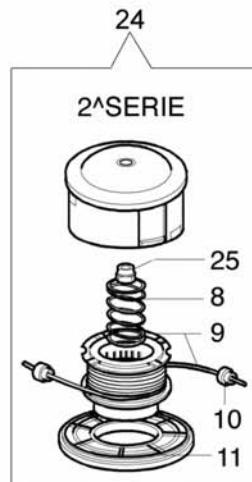

Ref.Nu	Qty	Part number	Description	Validity from	Validity till	Notes	Bulletin
1	1	4174265	Bevel gear Ø32				
2	1	4138428	Cap				
3	1	4179141	Washer				
4	1	3805010	Screw				
5	1	3801017R	Screw				
6	1	3819006	Washer				
7	1	3912005	Nut				
8	1	3049002	O-ring				
9	1	3032005	Rivet				
10	1	4174338A	Pin				
11	1	4138290	Spring				
12	1	4174285	Gear case				
13	1	61112057R	Gear case				
14	1	3035040R	Bearing				
15	1	3035023R	Hook				
16	1	3024012	Ring				
17	1	4138311A	Ring				
18	1	3025009	Ring				
19	1	3034218	Bearing				
20	1	4191233	Bevel gear set				
21	1	61112072AR	Bevel gear Ø32				
22	1	3034012R	Bearing				
23	1	3025022	Ring				
24	1	3050023R	Seal ring				
25	1	4138668	Spacer				
26	1	4191247	Hub				
27	1	4179088	Flange				
28	1	61110074R	Guard				
29	1	61040074AR	Screw				
30	1	61110075R	Nut				
31	1	4199039AR	Cpl. nylon head				
32	1	61040071R	Cap				
33	1	61112061A	Tap'n go head with 2 nylon lines				
34	1	61112058	Bevel gear set				

Ref.Nu	Qty	Part number	Description	Validity from	Validity till	Notes	Bulletin
1	2	3960040R	Screw				
2	1	4174275R	Blade				
3	1	4174283A	Skirt w/blade				
4	4	3802004CR	Screw				
5	1	4174278	Plate				
6	1	61042011A	Guard assy				
7	1	4199008B	Insert				
8	1	4199004	Spring				
9	1	4199014A	Nylon spool Ø2.4				
10	2	4199005A	Bushing				
11	1	4199026A	Cover				
12	1	4199039AR	Cpl. nylon head				
13	1	4174113A	Plate				
14	1	4174117	Grip-end				
15	1	4174157	Tape red				
16	1	4174111A	Key				
17	1	4098812A	Spring				
18	1	4174163	Harness				
19	1	4095665AR	3-tooth brush blade in tempered steel				
20	1	63070003R	Harness				
21	1	63070025	Bucle/slide set				
22	1	4191240	Tool kit				
23	1	61120016	Labels set				
24	1	61112059	Tap'n go head with 2 nylon lines				
25	1	61110076	Insert				
26	1	4174280	Metal guard				
27	1	4174279	Metal guard				
28	4	3802004CR	Screw				
29	1	63070036	Compl. buckle				