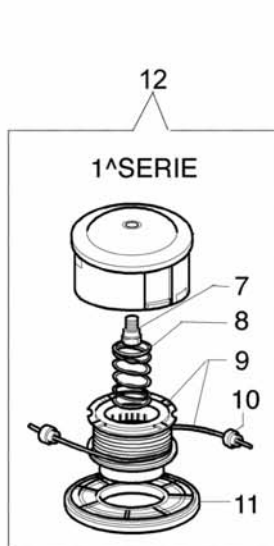

Ref.Nu	Qty	Part number	Description	Validity from	Validity till	Notes	Bulletin
1	1	4174265	Bevel gear Ø32				
2	1	4138428	Cap				
3	1	4179141	Washer				
4	1	3805010	Screw				
5	1	3801017R	Screw				
6	1	3819006	Washer				
7	1	3912005	Nut				
8	1	3049002	O-ring				
9	1	3032005	Rivet				
10	1	4174338A	Pin				
11	1	4138290	Spring				
12	1	4174285	Gear case				
13	1	61112057R	Gear case				
14	1	3035040R	Bearing				
15	1	3035023R	Hook				
16	1	3024012	Ring				
17	1	4138311A	Ring				
18	1	3025009	Ring				
19	1	3034218	Bearing				
20	1	4191233	Bevel gear set				
21	1	61112072AR	Bevel gear Ø32				
22	1	3034012R	Bearing				
23	1	3025022	Ring				
24	1	3050023R	Seal ring				
25	1	4138668	Spacer				
26	1	4191247	Hub				
27	1	4179088	Flange				
28	1	61110074R	Guard				
29	1	61040074AR	Screw				
30	1	61110075R	Nut				
31	1	4199039AR	Cpl. nylon head				
32	1	61040071R	Cap				
33	1	61112061A	Tap'n go head with 2 nylon lines				
34	1	61112058	Bevel gear set				

Ref.Nu	Qty	Part number	Description	Validity from	Validity till	Notes	Bulletin
1	2	3960040R	Screw				
2	1	4174275R	Blade				
3	1	4174283A	Skirt w/blade				
4	4	3802004CR	Screw				
5	1	4174278	Plate				
6	1	61042011A	Guard assy				
7	1	4199008B	Insert				
8	1	4199004	Spring				
9	1	4199014A	Nylon spool Ø2.4				
10	2	4199005A	Bushing				
11	1	4199026A	Cover				
12	1	4199039AR	Cpl. nylon head				
13	1	4174113A	Plate				
14	1	4174117	Grip-end				
15	1	4174157	Tape red				
16	1	4174111A	Key				
17	1	4098812A	Spring				
18	1	4174163	Harness				
19	1	4095665AR	3-tooth brush blade in tempered steel				
20	1	63070003R	Harness				
21	1	63070025	Bucle/slide set				
22	1	4191240	Tool kit				
23	1	61120016	Labels set				
24	1	61112059	Tap'n go head with 2 nylon lines				
25	1	61110076	Insert				
26	1	4174280	Metal guard				
27	1	4174279	Metal guard				
28	4	3802004CR	Screw				
29	1	63070036	Compl. buckle				