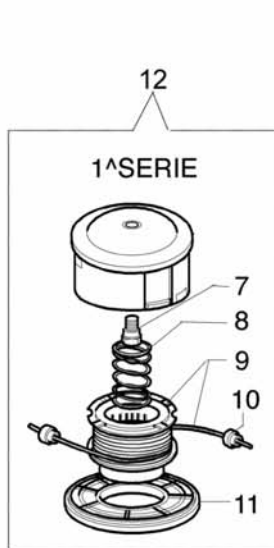

Ref.Nu	Qty	Part number	Description	Validity from	Validity till	Notes	Bulletin
1	1	4174265	Bevel gear Ø32				
2	1	4138428	Cap				
3	1	4179141	Washer				
4	1	3805010	Screw				
5	1	3801017R	Screw				
6	1	3819006	Washer				
7	1	3912005	Nut				
8	1	3049002	O-ring				
9	1	3032005	Rivet				
10	1	4174338A	Pin				
11	1	4138290	Spring				
12	1	4174285	Gear case				
13	1	61112057R	Gear case				
14	1	3035040R	Bearing				
15	1	3035023R	Hook				
16	1	3024012	Ring				
17	1	4138311A	Ring				
18	1	3025009	Ring				
19	1	3034218	Bearing				
20	1	4191233	Bevel gear set				
21	1	61112072AR	Bevel gear Ø32				
22	1	3034012R	Bearing				
23	1	3025022	Ring				
24	1	3050023R	Seal ring				
25	1	4138668	Spacer				
26	1	4191247	Hub				
27	1	4179088	Flange				
28	1	61110074R	Guard				
29	1	61040074AR	Screw				
30	1	61110075R	Nut				
31	1	4199039AR	Cpl. nylon head				
32	1	61040071R	Cap				
33	1	61112061A	Tap'n go head with 2 nylon lines				
34	1	61112058	Bevel gear set				

Ref.Nu	Qty	Part number	Description	Validity from	Validity till	Notes	Bulletin
1	2	3960040R	Screw				
2	1	4174275R	Blade				
3	1	4174283A	Skirt w/blade				
4	4	3802004CR	Screw				
5	1	4174278	Plate				
6	1	61042011A	Guard assy				
7	1	4199008B	Insert				
8	1	4199004	Spring				
9	1	4199014A	Nylon spool Ø2.4				
10	2	4199005A	Bushing				
11	1	4199026A	Cover				
12	1	4199039AR	Cpl. nylon head				
13	1	4174113A	Plate				
14	1	4174117	Grip-end				
15	1	4174157	Tape red				
16	1	4174111A	Key				
17	1	4098812A	Spring				
18	1	4174163	Harness				
19	1	4095665AR	3-tooth brush blade in tempered steel				
20	1	63070003R	Harness				
21	1	63070025	Bucle/slide set				
22	1	4191240	Tool kit				
23	1	61120016	Labels set				
24	1	61112059	Tap'n go head with 2 nylon lines				
25	1	61110076	Insert				
26	1	4174280	Metal guard				
27	1	4174279	Metal guard				
28	4	3802004CR	Screw				
29	1	63070036	Compl. buckle				