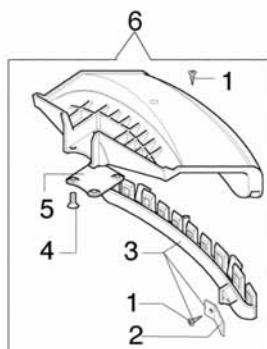

Ref.Nu	Qty	Part number	Description	Validity from	Validity till	Notes	Bulletin
1	1	4174265	Bevel gear Ø32				
2	1	4138428	Cap				
3	1	4179141	Washer				
4	1	3805010	Screw				
5	1	3801017R	Screw				
6	1	3819006	Washer				
7	1	3912005	Nut				
8	1	3049002	O-ring				
9	1	3032005	Rivet				
10	1	4174338A	Pin				
11	1	4138290	Spring				
12	1	4174285	Gear case				
13	1	61112057R	Gear case				
14	1	3035040R	Bearing				
15	1	3035023R	Hook				
16	1	3024012	Ring				
17	1	4138311A	Ring				
18	1	3025009	Ring				
19	1	3034218	Bearing				
20	1	4191233	Bevel gear set				
21	1	61112072AR	Bevel gear Ø32				
22	1	3034012R	Bearing				
23	1	3025022	Ring				
24	1	3050023R	Seal ring				
25	1	4138668	Spacer				
26	1	4191247	Hub				
27	1	4179088	Flange				
28	1	61110074R	Guard				
29	1	61040074AR	Screw				
30	1	61110075R	Nut				
31	1	4199039AR	Cpl. nylon head				
32	1	61040071R	Cap				
33	1	61112061A	Tap'n go head with 2 nylon lines				
34	1	61112058	Bevel gear set				

Ref.Nu	Qty	Part number	Description	Validity from	Validity till	Notes	Bulletin
1	2	3960040R	Screw				
2	1	4174275R	Blade				
3	1	4174283A	Skirt w/blade				
4	4	3802004CR	Screw				
5	1	4174278	Plate				
6	1	61042011A	Guard assy				
7	1	4199008B	Insert				
8	1	4199004	Spring				
9	1	4199014A	Nylon spool Ø2.4				
10	2	4199005A	Bushing				
11	1	4199026A	Cover				
12	1	4199039AR	Cpl. nylon head				
13	1	4174113A	Plate				
14	1	4174117	Grip-end				
15	1	4174157	Tape red				
16	1	4174111A	Key				
17	1	4098812A	Spring				
18	1	4174163	Harness				
19	1	4095665AR	3-tooth brush blade in tempered steel				
20	1	63070003R	Harness				
21	1	63070025	Bucle/slide set				
22	1	4191240	Tool kit				
23	1	61120016	Labels set				
24	1	61112059	Tap'n go head with 2 nylon lines				
25	1	61110076	Insert				
26	1	4174280	Metal guard				
27	1	4174279	Metal guard				
28	4	3802004CR	Screw				
29	1	63070036	Compl. buckle				