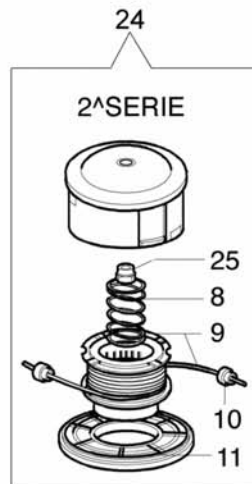

Ref.Nu	Qty	Part number	Description	Validity from	Validity till	Notes	Bulletin
1	1	4174265	Bevel gear Ø32				
2	1	4138428	Cap				
3	1	4179141	Washer				
4	1	3805010	Screw				
5	1	3801017R	Screw				
6	1	3819006	Washer				
7	1	3912005	Nut				
8	1	3049002	O-ring				
9	1	3032005	Rivet				
10	1	4174338A	Pin				
11	1	4138290	Spring				
12	1	4174285	Gear case				
13	1	61112057R	Gear case				
14	1	3035040R	Bearing				
15	1	3035023R	Hook				
16	1	3024012	Ring				
17	1	4138311A	Ring				
18	1	3025009	Ring				
19	1	3034218	Bearing				
20	1	4191233	Bevel gear set				
21	1	61112072AR	Bevel gear Ø32				
22	1	3034012R	Bearing				
23	1	3025022	Ring				
24	1	3050023R	Seal ring				
25	1	4138668	Spacer				
26	1	4191247	Hub				
27	1	4179088	Flange				
28	1	61110074R	Guard				
29	1	61040074AR	Screw				
30	1	61110075R	Nut				
31	1	4199039AR	Cpl. nylon head				
32	1	61040071R	Cap				
33	1	61112061A	Tap'n go head with 2 nylon lines				
34	1	61112058	Bevel gear set				

Ref.Nu	Qty	Part number	Description	Validity from	Validity till	Notes	Bulletin
1	2	3960040R	Screw				
2	1	4174275R	Blade				
3	1	4174283A	Skirt w/blade				
4	4	3802004CR	Screw				
5	1	4174278	Plate				
6	1	61042011A	Guard assy				
7	1	4199008B	Insert				
8	1	4199004	Spring				
9	1	4199014A	Nylon spool Ø2.4				
10	2	4199005A	Bushing				
11	1	4199026A	Cover				
12	1	4199039AR	Cpl. nylon head				
13	1	4174113A	Plate				
14	1	4174117	Grip-end				
15	1	4174157	Tape red				
16	1	4174111A	Key				
17	1	4098812A	Spring				
18	1	4174163	Harness				
19	1	4095665AR	3-tooth brush blade in tempered steel				
20	1	63070003R	Harness				
21	1	63070025	Bucle/slide set				
22	1	4191240	Tool kit				
23	1	61120016	Labels set				
24	1	61112059	Tap'n go head with 2 nylon lines				
25	1	61110076	Insert				
26	1	4174280	Metal guard				
27	1	4174279	Metal guard				
28	4	3802004CR	Screw				
29	1	63070036	Compl. buckle				