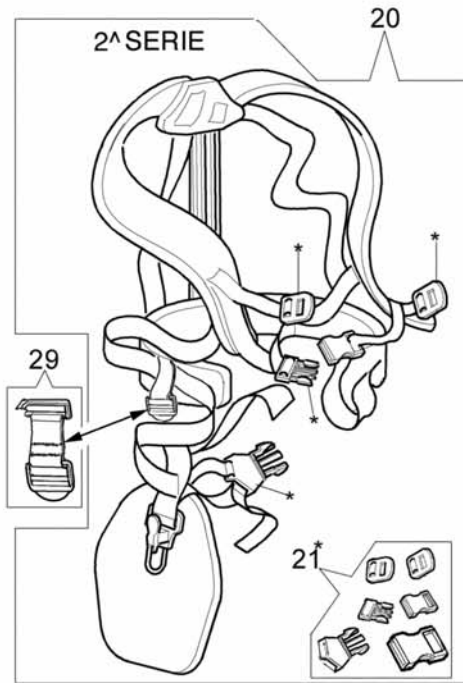

Ref.Nu	Qty	Part number	Description	Validity from	Validity till	Notes	Bulletin
1	1	4174265	Bevel gear Ø32				
2	1	4138428	Cap				
3	1	4179141	Washer				
4	1	3805010	Screw				
5	1	3801017R	Screw				
6	1	3819006	Washer				
7	1	3912005	Nut				
8	1	3049002	O-ring				
9	1	3032005	Rivet				
10	1	4174338A	Pin				
11	1	4138290	Spring				
12	1	4174285	Gear case				
13	1	61112057R	Gear case				
14	1	3035040R	Bearing				
15	1	3035023R	Hook				
16	1	3024012	Ring				
17	1	4138311A	Ring				
18	1	3025009	Ring				
19	1	3034218	Bearing				
20	1	4191233	Bevel gear set				
21	1	61112072AR	Bevel gear Ø32				
22	1	3034012R	Bearing				
23	1	3025022	Ring				
24	1	3050023R	Seal ring				
25	1	4138668	Spacer				
26	1	4191247	Hub				
27	1	4179088	Flange				
28	1	61110074R	Guard				
29	1	61040074AR	Screw				
30	1	61110075R	Nut				
31	1	4199039AR	Cpl. nylon head				
32	1	61040071R	Cap				
33	1	61112061A	Tap'n go head with 2 nylon lines				
34	1	61112058	Bevel gear set				

Ref.Nu	Qty	Part number	Description	Validity from	Validity till	Notes	Bulletin
1	2	3960040R	Screw				
2	1	4174275R	Blade				
3	1	4174283A	Skirt w/blade				
4	4	3802004CR	Screw				
5	1	4174278	Plate				
6	1	61042011A	Guard assy				
7	1	4199008B	Insert				
8	1	4199004	Spring				
9	1	4199014A	Nylon spool Ø2.4				
10	2	4199005A	Bushing				
11	1	4199026A	Cover				
12	1	4199039AR	Cpl. nylon head				
13	1	4174113A	Plate				
14	1	4174117	Grip-end				
15	1	4174157	Tape red				
16	1	4174111A	Key				
17	1	4098812A	Spring				
18	1	4174163	Harness				
19	1	4095665AR	3-tooth brush blade in tempered steel				
20	1	63070003R	Harness				
21	1	63070025	Bucle/slide set				
22	1	4191240	Tool kit				
23	1	61120016	Labels set				
24	1	61112059	Tap'n go head with 2 nylon lines				
25	1	61110076	Insert				
26	1	4174280	Metal guard				
27	1	4174279	Metal guard				
28	4	3802004CR	Screw				
29	1	63070036	Compl. buckle				