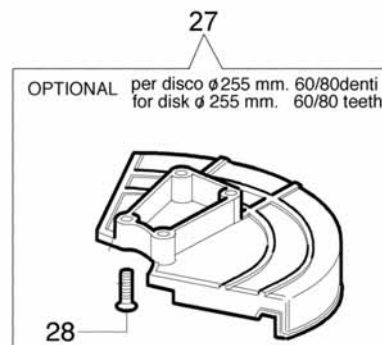

Ref.Nu	Qty	Part number	Description	Validity from	Validity till	Notes	Bulletin
1	2	3960040R	Screw				
2	1	4174275R	Blade				
3	1	4174283A	Skirt w/blade				
4	4	3802004CR	Screw				
5	1	4174278	Plate				
6	1	61042011A	Guard assy				
7	1	4199008B	Insert				
8	1	4199004	Spring				
9	1	4199014A	Nylon spool Ø2.4				
10	2	4199005A	Bushing				
11	1	4199026A	Cover				
12	1	4199039AR	Cpl. nylon head				
13	1	4174113A	Plate				
14	1	4174117	Grip-end				
15	1	4174157	Tape red				
16	1	4174111A	Key				
17	1	4098812A	Spring				
18	1	4174163	Harness				
19	1	4095665AR	3-tooth brush blade in tempered steel				
20	1	63070003R	Harness				
21	1	63070025	Bucle/slide set				
22	1	4191240	Tool kit				
23	1	61120016	Labels set				
24	1	61112059	Tap'n go head with 2 nylon lines				
25	1	61110076	Insert				
26	1	4174280	Metal guard				
27	1	4174279	Metal guard				
28	4	3802004CR	Screw				
29	1	63070036	Compl. buckle