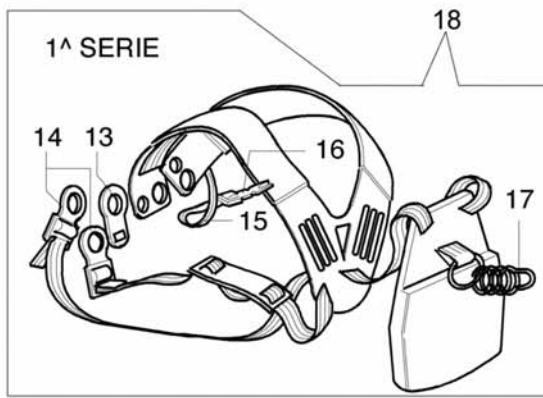

Ref.Nu	Qty	Part number	Description	Validity from	Validity till	Notes	Bulletin
1	2	3960040R	Screw				
2	1	4174275R	Blade				
3	1	4174283A	Skirt w/blade				
4	4	3802004CR	Screw				
5	1	4174278	Plate				
6	1	61042011A	Guard assy				
7	1	4199008B	Insert				
8	1	4199004	Spring				
9	1	4199014A	Nylon spool Ø2.4				
10	2	4199005A	Bushing				
11	1	4199026A	Cover				
12	1	4199039AR	Cpl. nylon head				
13	1	4174113A	Plate				
14	1	4174117	Grip-end				
15	1	4174157	Tape red				
16	1	4174111A	Key				
17	1	4098812A	Spring				
18	1	4174163	Harness				
19	1	4095665AR	3-tooth brush blade in tempered steel				
20	1	63070003R	Harness				
21	1	63070025	Bucle/slide set				
22	1	4191240	Tool kit				
23	1	61120016	Labels set				
24	1	61112059	Tap'n go head with 2 nylon lines				
25	1	61110076	Insert				
26	1	4174280	Metal guard				
27	1	4174279	Metal guard				
28	4	3802004CR	Screw				
29	1	63070036	Compl. buckle