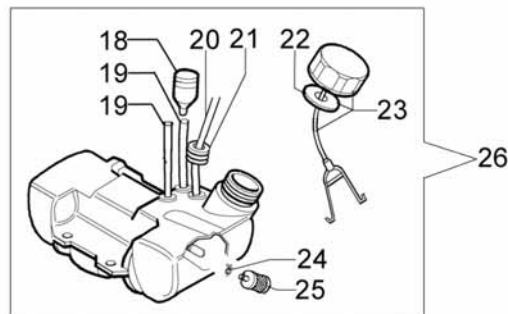

Ref.Nu	Qty	Part number	Description	Validity from	Validity till	Notes	Bulletin
1	1	2318890R	Carburetor WYK-104A				
2	1	61112003	Filter body				
3	1	61110010AR	Airfilter				
4	1	008200282	O-ring				
5	1	3916006	Washer				
6	1	3908036	Screw				
7	1	61112027	Filter cover				
8	1	61110006A	Gasket				
9	1	61110007	Insulator				
10	2	4175124	Screw				
11	1	2318968R	Carburetor WYK143A				
12	1	61120022	Gasket				
13	1	3801011	Screw				
14	1	61120024A	Support				
15	2	61112005	Screw				
16	1	61120018R	Air filter				
17	1	61122023	Filter cover				
18	1	61070011A	Breather valve				
19	2	61110034	Tube				
20	2	4100415	Tube				
21	1	4161211	Bush				
22	1	61070006	Gasket				
23	1	61070079R	Tank cap				
24	1	4098377	Band				
25	1	50010218R	Fuel filter				
26	1	61042003A	Fuel tank				
27	1	61040015C	Stand				
28	4	3918005	Washer				
29	4	3819006	Washer				
30	4	3801013R	Screw				
31	1	61110008A	Gasket				
32	1	61120020A	Plate