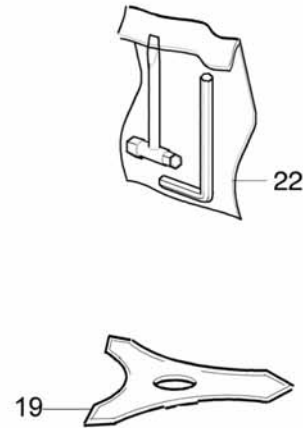

Ref.Nu	Qty	Part number	Description	Validity from	Validity till	Notes	Bulletin
1	1	4174265	Bevel gear Ø32				
2	1	4138428	Cap				
3	1	4179141	Washer				
4	1	3805010	Screw				
5	1	3801017R	Screw				
6	1	3819006	Washer				
7	1	3912005	Nut				
8	1	3049002	O-ring				
9	1	3032005	Rivet				
10	1	4174338A	Pin				
11	1	4138290	Spring				
12	1	4174285	Gear case				
13	1	61112057R	Gear case				
14	1	3035040R	Bearing				
15	1	3035023R	Hook				
16	1	3024012	Ring				
17	1	4138311A	Ring				
18	1	3025009	Ring				
19	1	3034218	Bearing				
20	1	4191233	Bevel gear set				
21	1	61112072AR	Bevel gear Ø32				
22	1	3034012R	Bearing				
23	1	3025022	Ring				
24	1	3050023R	Seal ring				
25	1	4138668	Spacer				
26	1	4191247	Hub				
27	1	4179088	Flange				
28	1	61110074R	Guard				
29	1	61040074AR	Screw				
30	1	61110075R	Nut				
31	1	4199039AR	Cpl. nylon head				
32	1	61040071R	Cap				
33	1	61112061A	Tap'n go head with 2 nylon lines				
34	1	61112058	Bevel gear set				

Ref.Nu	Qty	Part number	Description	Validity from	Validity till	Notes	Bulletin
1	2	3960040R	Screw				
2	1	4174275R	Blade				
3	1	4174283A	Skirt w/blade				
4	4	3802004CR	Screw				
5	1	4174278	Plate				
6	1	61042011A	Guard assy				
7	1	4199008B	Insert				
8	1	4199004	Spring				
9	1	4199014A	Nylon spool Ø2.4				
10	2	4199005A	Bushing				
11	1	4199026A	Cover				
12	1	4199039AR	Cpl. nylon head				
13	1	4174113A	Plate				
14	1	4174117	Grip-end				
15	1	4174157	Tape red				
16	1	4174111A	Key				
17	1	4098812A	Spring				
18	1	4174163	Harness				
19	1	4095665AR	3-tooth brush blade in tempered steel				
20	1	63070003R	Harness				
21	1	63070025	Bucle/slide set				
22	1	4191240	Tool kit				
23	1	61120016	Labels set				
24	1	61112059	Tap'n go head with 2 nylon lines				
25	1	61110076	Insert				
26	1	4174280	Metal guard				
27	1	4174279	Metal guard				
28	4	3802004CR	Screw				
29	1	63070036	Compl. buckle				