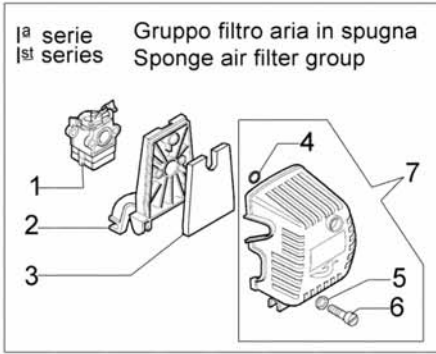

Ref.Nu	Qty	Part number	Description	Validity from	Validity till	Notes	Bulletin
1	1	2318890R	Carburetor WYK-104A				
2	1	61112003	Filter body				
3	1	61110010AR	Airfilter				
4	1	008200282	O-ring				
5	1	3916006	Washer				
6	1	3908036	Screw				
7	1	61112027	Filter cover				
8	1	61110006A	Gasket				
9	1	61110007	Insulator				
10	2	4175124	Screw				
11	1	2318968R	Carburetor WYK143A				
12	1	61120022	Gasket				
13	1	3801011	Screw				
14	1	61120024A	Support				
15	2	61112005	Screw				
16	1	61120018R	Air filter				
17	1	61122023	Filter cover				
18	1	61070011A	Breather valve				
19	2	61110034	Tube				
20	2	4100415	Tube				
21	1	4161211	Bush				
22	1	61070006	Gasket				
23	1	61070079R	Tank cap				
24	1	4098377	Band				
25	1	50010218R	Fuel filter				
26	1	61042003A	Fuel tank				
27	1	61040015C	Stand				
28	4	3918005	Washer				
29	4	3819006	Washer				
30	4	3801013R	Screw				
31	1	61110008A	Gasket				
32	1	61120020A	Plate