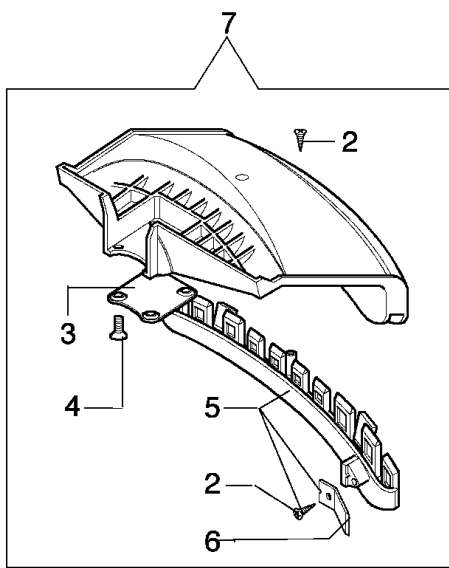

Drawing	Accessories		
Refer ence	Qty	Item number	Description
1	1	63019001B	Tap'n go head with 2 nylon lines
2	1	3960040R	Screw
3	1	4174278	Plate
4	4	3802004BR	Screw
5	1	4179113A	Skirt w/blade
6	1	4174275R	Blade
7	1	61042036	Guard assy
8	2	4199005A	Bushing
9	1	4199008B	Insert
10	1	4199004	Spring
11	1	4199014A	Nylon spool Ø2.4
12	1	4199026A	Cover
13	1	4095563R	Disk
14	1	61052031	Tool kit
15	1	4160463R	Single harness
16	1	074000330	Labels set
17	1	4095673R	Disk 3t