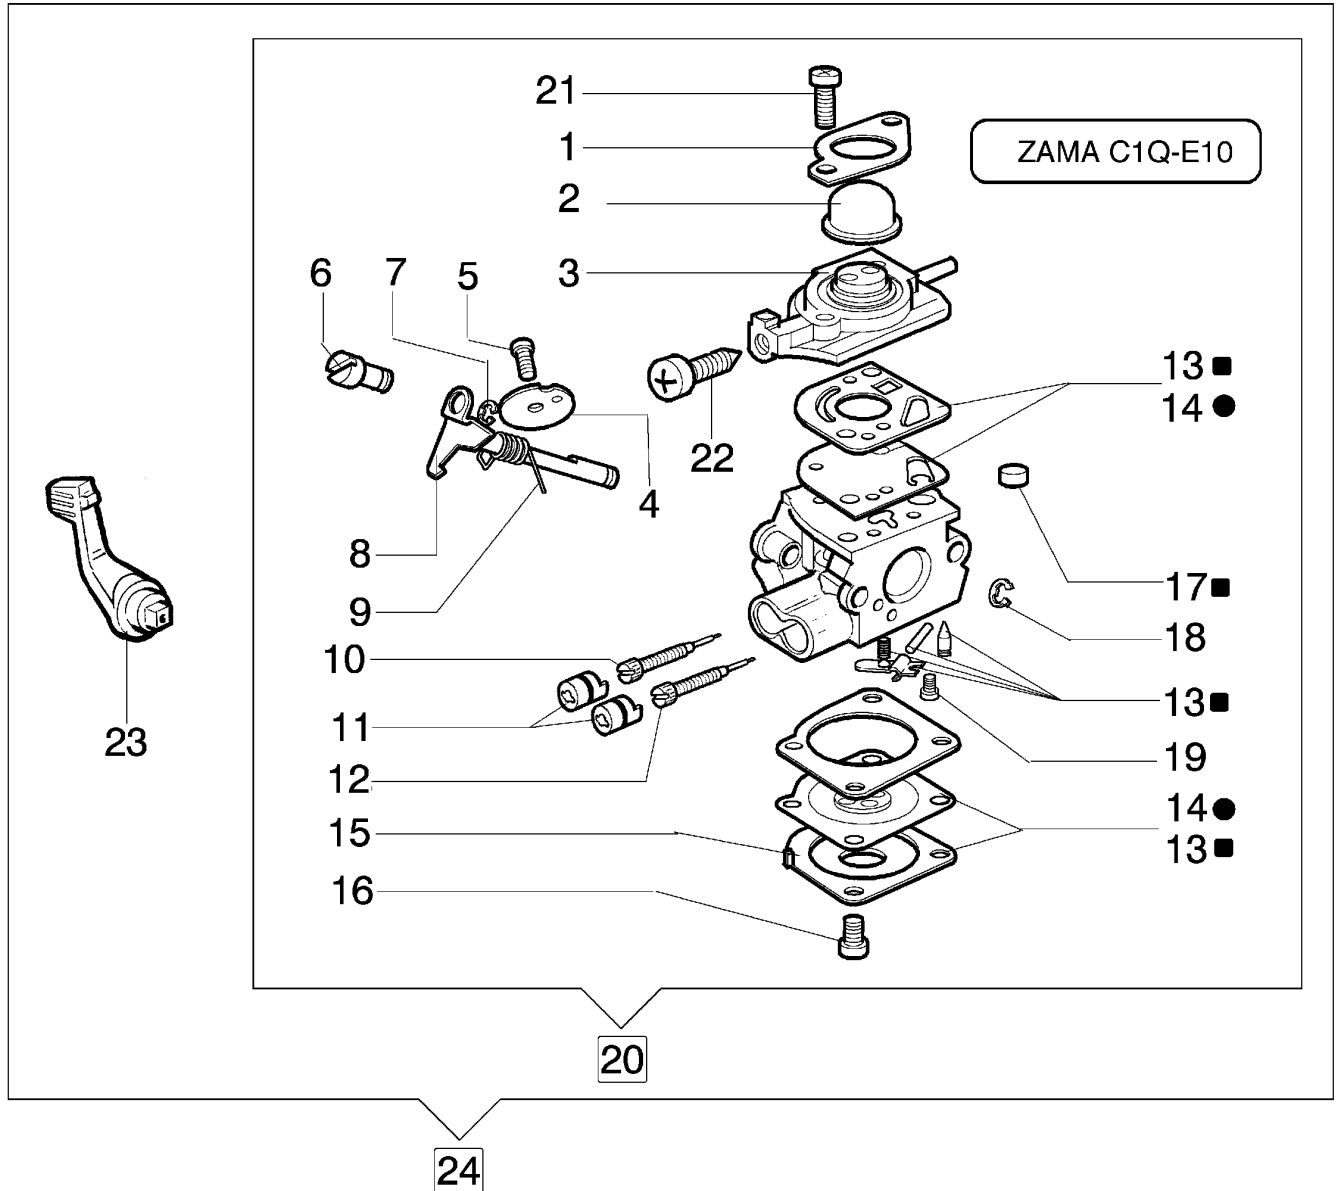

DA NOVEMBRE 2004
FROM NOVEMBER 2004
AB NOVEMBER 2004
DESDE NOVIEMBRE 2004
DEPUIS NOVEMBRE 2004

- 14 KIT MENBRANE & GUARNIZIONI
  DIAPHRAGM & GASKET SET
- 13 KIT RIPARAZIONE
  REPAIR KIT

Drawing Euro1 carburetor

Refer ence	Qty	Item number	Description
1	1	2318526	Cover
2	1	2318875	Pump
3	1	2318685	Cover
4	1	2318872	Starter valve
5	1	2318388	Screw
6	1	2318412	Hook
7	1	2318387	Ring
8	1	2318689	Shaft
9	1	2318528	Spring
10	1	2318697	Screw L
11	2	2318687	Caps-lock
12	1	2318696	Screw H
13	1	2318886	Repair kit
14	1	2318885	Diaphragm and gasket set
15	1	2318880	Cover
16	4	2318522	Screw
17	1	2318392	Filter
18	1	2318535	Ring
19	1	2318527	Screw
20	1	2318688R	Carburetor C1Q-E10
21	2	2318521	Screw
22	1	2318876	Screw
23	1	074000391	Starter lever
24	1	074000397	Carburetor kit C1Q-E10