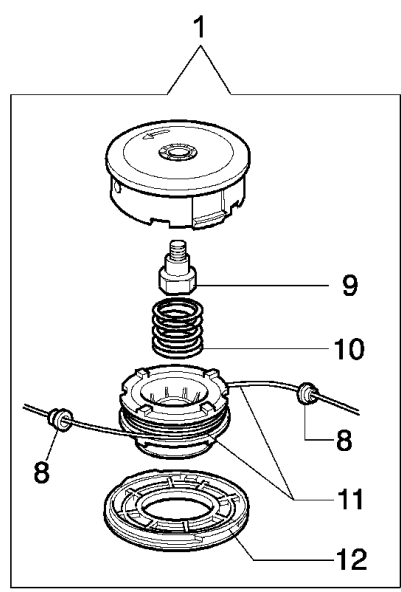

Drawing	Accessories		
Refer ence	Qty	Item number	Description
1	1	63019001B	Tap'n go head with 2 nylon lines
2	1	3960040R	Screw
3	1	4174278	Plate
4	4	3802004BR	Screw
5	1	4179113A	Skirt w/blade
6	1	4174275R	Blade
7	1	61042036	Guard assy
8	2	4199005A	Bushing
9	1	4199008B	Insert
10	1	4199004	Spring
11	1	4199014A	Nylon spool Ø2.4
12	1	4199026A	Cover
13	1	4095563R	Disk
14	1	61052031	Tool kit
15	0	-	Not available for this product
16	1	4196144	Labels set
17	1	4160463R	Single harness
18	0	-	Not available for this product
19	1	4095673R	Disk 3t