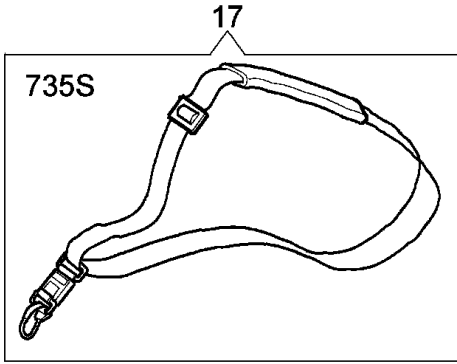

Drawing	Accessories		
Refer ence	Qty	Item number	Description
1	1	63019001B	Tap'n go head with 2 nylon lines
2	1	3960040R	Screw
3	1	4174278	Plate
4	4	3802004BR	Screw
5	1	4179113A	Skirt w/blade
6	1	4174275R	Blade
7	1	61042036	Guard assy
8	2	4199005A	Bushing
9	1	4199008B	Insert
10	1	4199004	Spring
11	1	4199014A	Nylon spool Ø2.4
12	1	4199026A	Cover
13	1	4095563R	Disk
14	1	61052031	Tool kit
15	0	-	Not available for this product
16	1	4196144	Labels set
17	1	4160463R	Single harness
18	0	-	Not available for this product
19	1	4095673R	Disk 3t