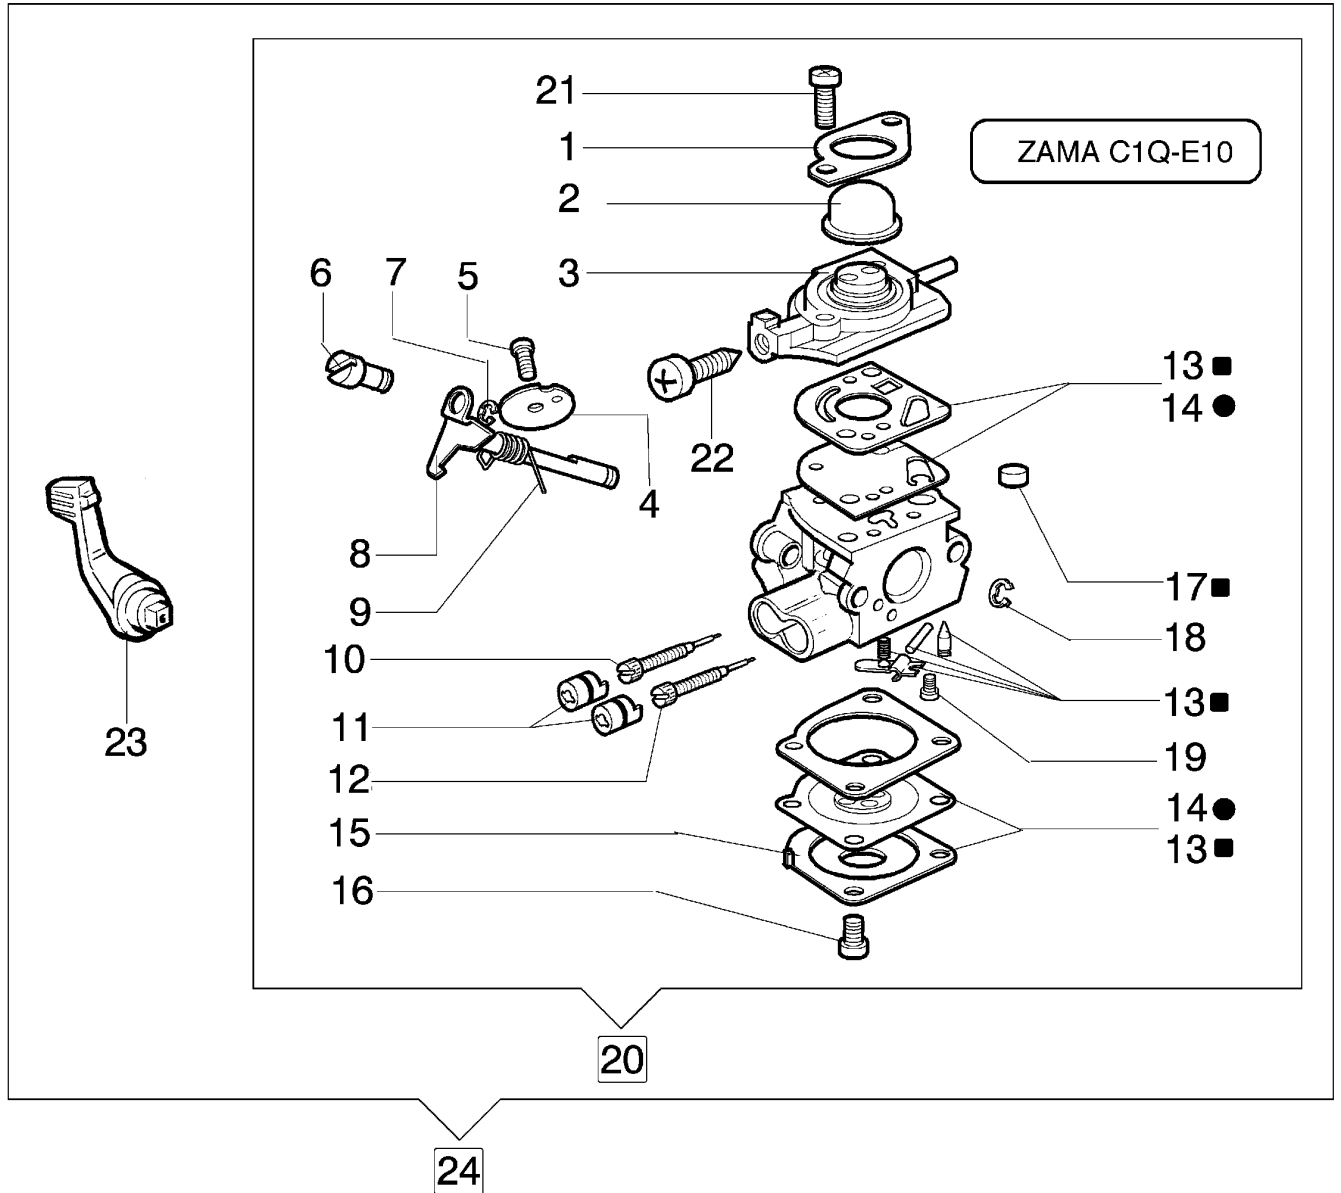

DA NOVEMBRE 2004
FROM NOVEMBER 2004
AB NOVEMBER 2004
DESDE NOVIEMBRE 2004
DEPUIS NOVEMBRE 2004

- 14 KIT MENBRANE & GUARNIZIONI
  DIAPHRAGM & GASKET SET
- 13 KIT RIPARAZIONE
  REPAIR KIT

Drawing Euro1 carburetor

Refer ence	Qty	Item number	Description
1	1	2318526	Cover
2	1	2318875	Pump
3	1	2318685	Cover
4	1	2318872	Starter valve
5	1	2318388	Screw
6	1	2318412	Hook
7	1	2318387	Ring
8	1	2318689	Shaft
9	1	2318528	Spring
10	1	2318697	Screw L
11	2	2318687	Caps-lock
12	1	2318696	Screw H
13	1	2318886	Repair kit
14	1	2318885	Diaphragm and gasket set
15	1	2318880	Cover
16	4	2318522	Screw
17	1	2318392	Filter
18	1	2318535	Ring
19	1	2318527	Screw
20	1	2318688R	Carburetor C1Q-E10
21	2	2318521	Screw
22	1	2318876	Screw
23	1	074000391	Starter lever
24	1	074000397	Carburetor kit C1Q-E10