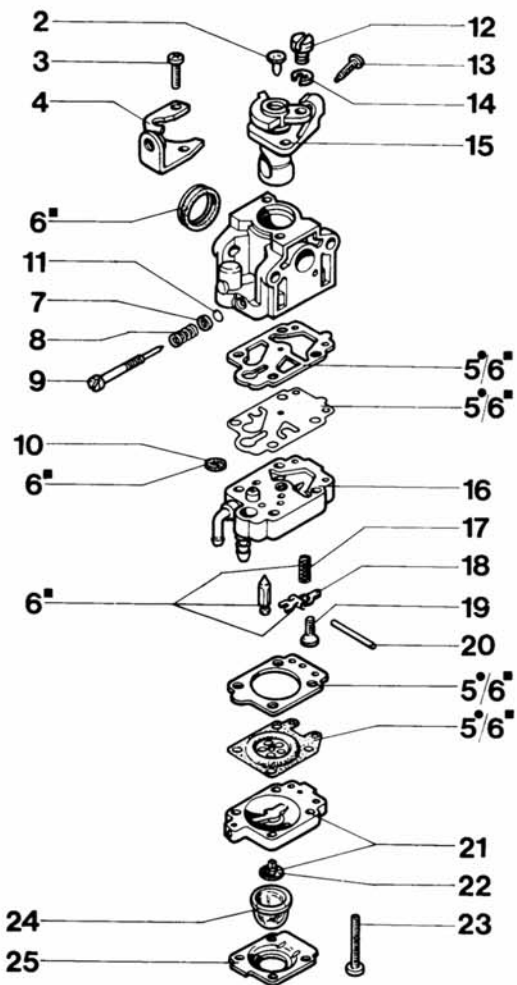

1 WALBRO WYK 26A

5 ● **KIT MEMBRANE & GUARNIZIONI**
DIAPHRAGM & GASKET SET

6 ■ **KIT RIPARAZIONE**
REPAIR KIT

Ref.Nu	Qty	Part number	Description	Validity from	Validity till	Notes	Bulletin
1	1	2318560R	Carburetor WYK-26A				
2	2	2318578	Cap				
3	1	2318580	Screw				
4	1	2318581	Support				
5	1	2318590	Gasket set				
6	1	2318591	Repair kit				
7	1	2318588	Washer				
8	1	035000165	Spring				
9	1	2318586	Screw H				
10	1	003300204	Fuel filter				
11	1	2318589	Seal ring				
12	1	2318577	Adjuster screw				
13	1	2318583	Screw				
14	1	2318189	Ring				
15	1	2318579	Valve				
16	1	2318567	Pump body				
17	1	2318568	Spring				
18	1	003300200	Compensator				
19	1	2318569	Screw				
20	1	003300201	Spindle				
21	1	2318570	Primer body				
22	1	2318592	Valve				
23	4	2318585	Screw				
24	1	2318572	Primer pump				
25	1	2318571	Cover