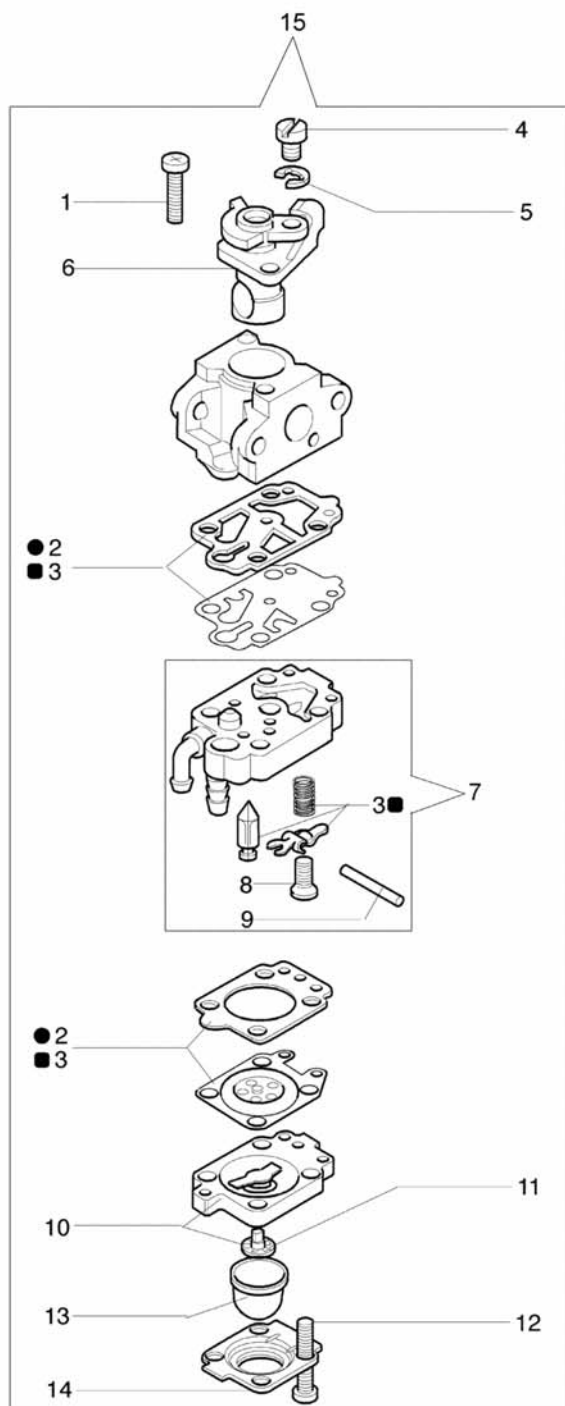

Walbro WYL-159A

● 2 KIT MEMBRANE & GUARNIZIONI
DIAPHRAGM & GASKET SET

■ 3 KIT RIPARAZIONE
REPAIR KIT

Ref.Nu	Qty	Part number	Description	Validity from	Validity till	Notes	Bulletin
1	2	2318954	Screw				
2	1	2318590	Gasket set				
3	1	2318591	Repair kit				
4	1	2318577	Adjuster screw				
5	1	2318189	Ring				
6	1	2318958	Valve				
7	1	2318567	Pump body				
8	1	2318569	Screw				
9	1	003300201	Spindle				
10	1	003300201	Spindle				
11	1	2318592	Valve				
12	4	2318585	Screw				
13	1	2318572	Primer pump				
14	1	2318571	Cover				
15	1	2318955A	Carburator WYL-159A