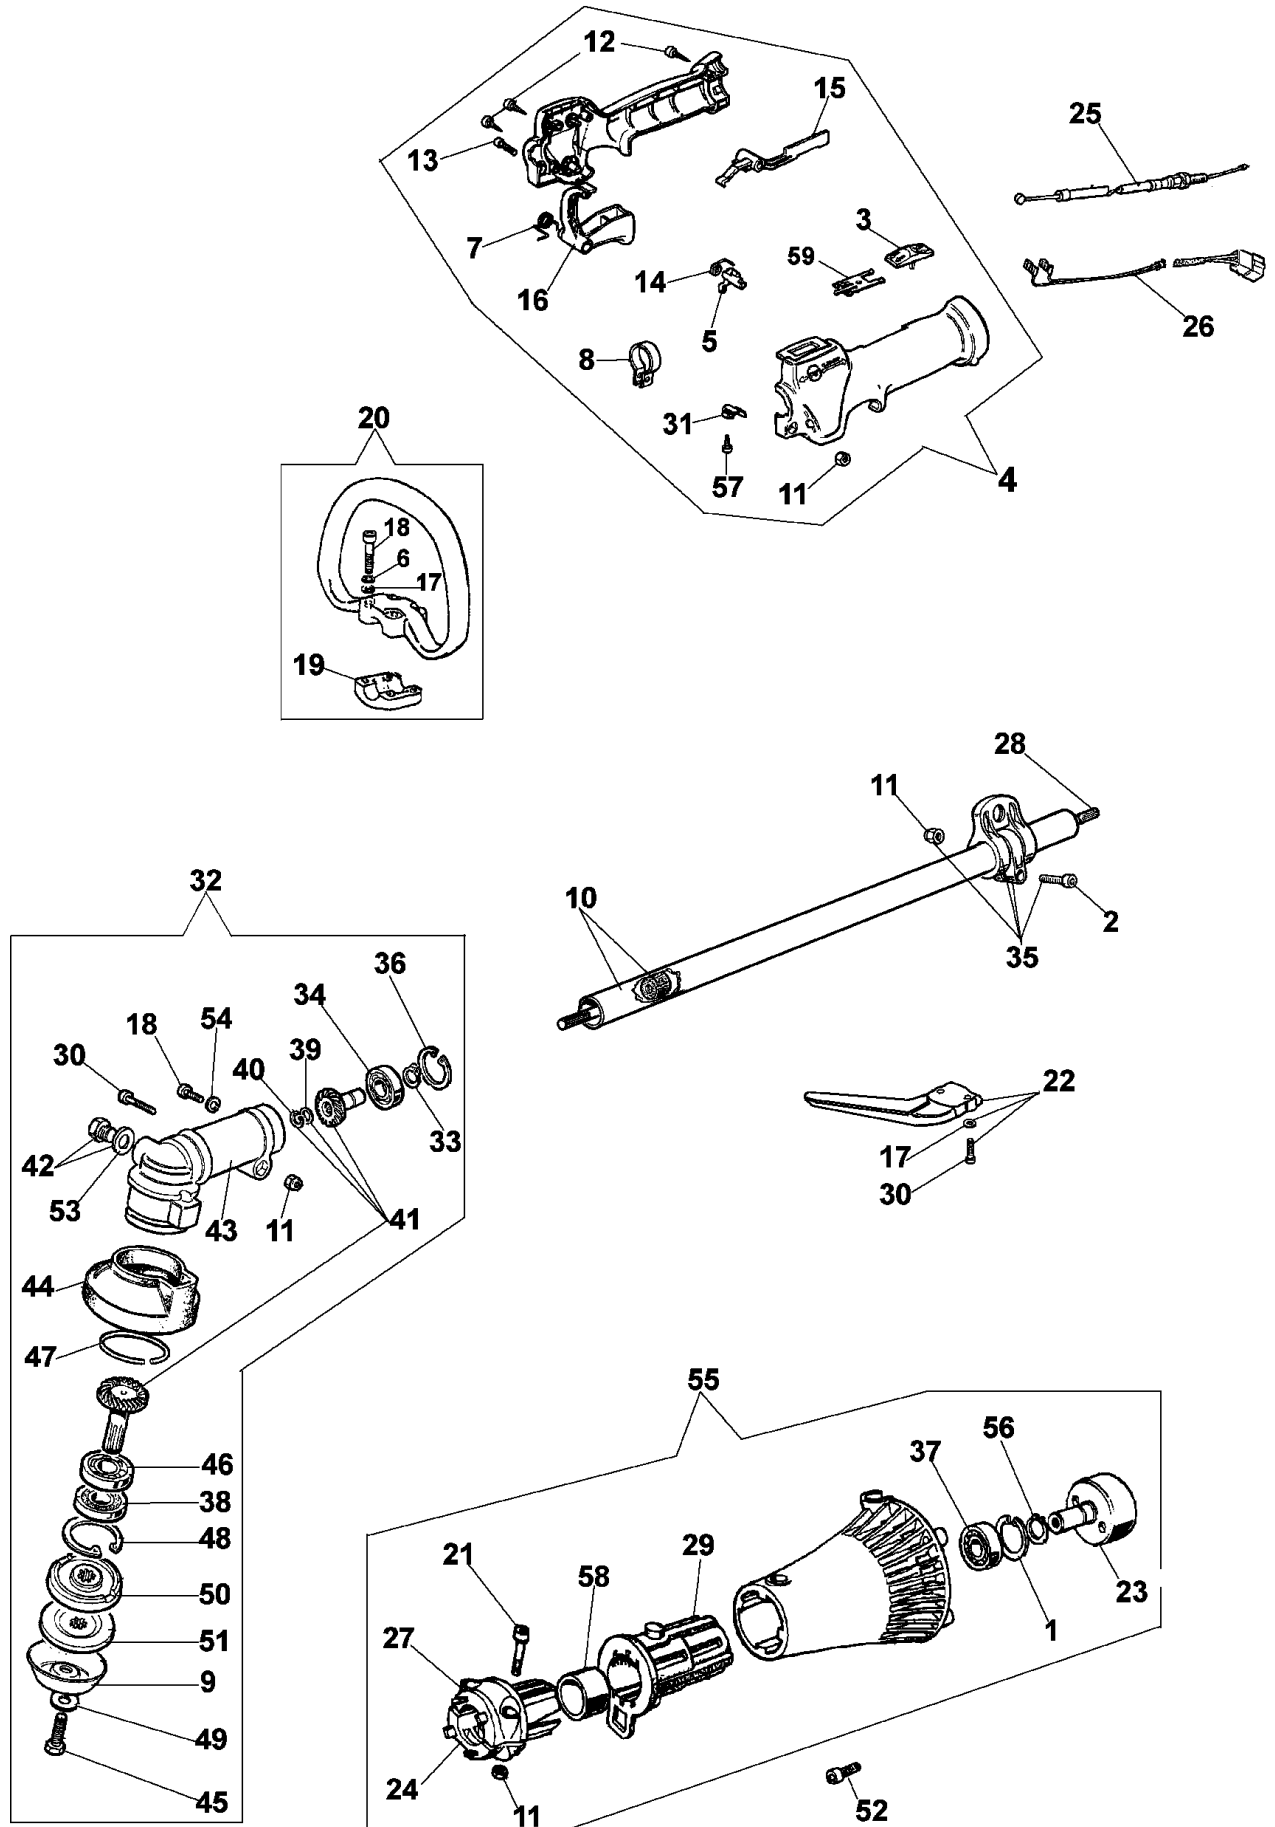

Drawing	Engine		
Reference	Qty	Item number	Description
50	1	61010002	Support
51	1	3801010R	Screw
52	2	4098377	Band
53	1	3059002	Band
54	1	4162270A	Fitting
55	1	4162316	Tube
56	3	3960057	Screw
57	1	4098658AR	Breather valve
58	1	2318561	Air filter

Drawing	Transmission		
Refer ence	Qty	Item number	Description
1	1	3025019	Ring
2	1	3801015	Screw
3	1	61040051	Switch
4	1	61012006A	Handle
5	1	61040052	Pawl
6	4	3819006	Washer
7	1	61040056	Spring
8	1	61010019	Band
9	1	4100456R	Guard
10	1	4160011	Tube Ø26
11	4	3914003	Nut
12	3	3960067	Screw
13	1	3801011	Screw
14	1	61040057	Spring
15	1	61040050A	Lever
16	1	61040049	Throttle lever
17	1	3918010	Washer
18	5	3801017R	Screw
19	1	61040059A	Cable
20	1	61032012	Handle
21	2	3801016	Screw
22	1	61042026	Guard
23	1	4161343	Clutch drum
24	1	61010020	Adaptor
25	1	61040058	Throttle cable
26	1	61010023A	Cable
27	1	61010021	Adaptor
28	1	4161330A	Drive shaft
29	1	4161428	Shock absorber
30	1	3801015	Screw
31	1	61040054	Plate
32	1	4160012A	Bevel gear
33	1	3024010R	Ring
34	1	3035005	Bearing
35	1	4161433A	Band
36	1	3025018	Ring
37	1	3035023	Hook
38	1	3035012	Bearing
39	1	4138311A	Ring
40	1	3025009	Ring
41	1	4160139	Bevel gear set
42	1	4138428	Cap
43	1	4160338	Gear case
44	1	4162177A	Guard
45	1	3806069R	Screw
46	1	3034011	Bearing
47	1	4161178	Choke
48	1	3025021	Ring
49	1	3916008R	Washer