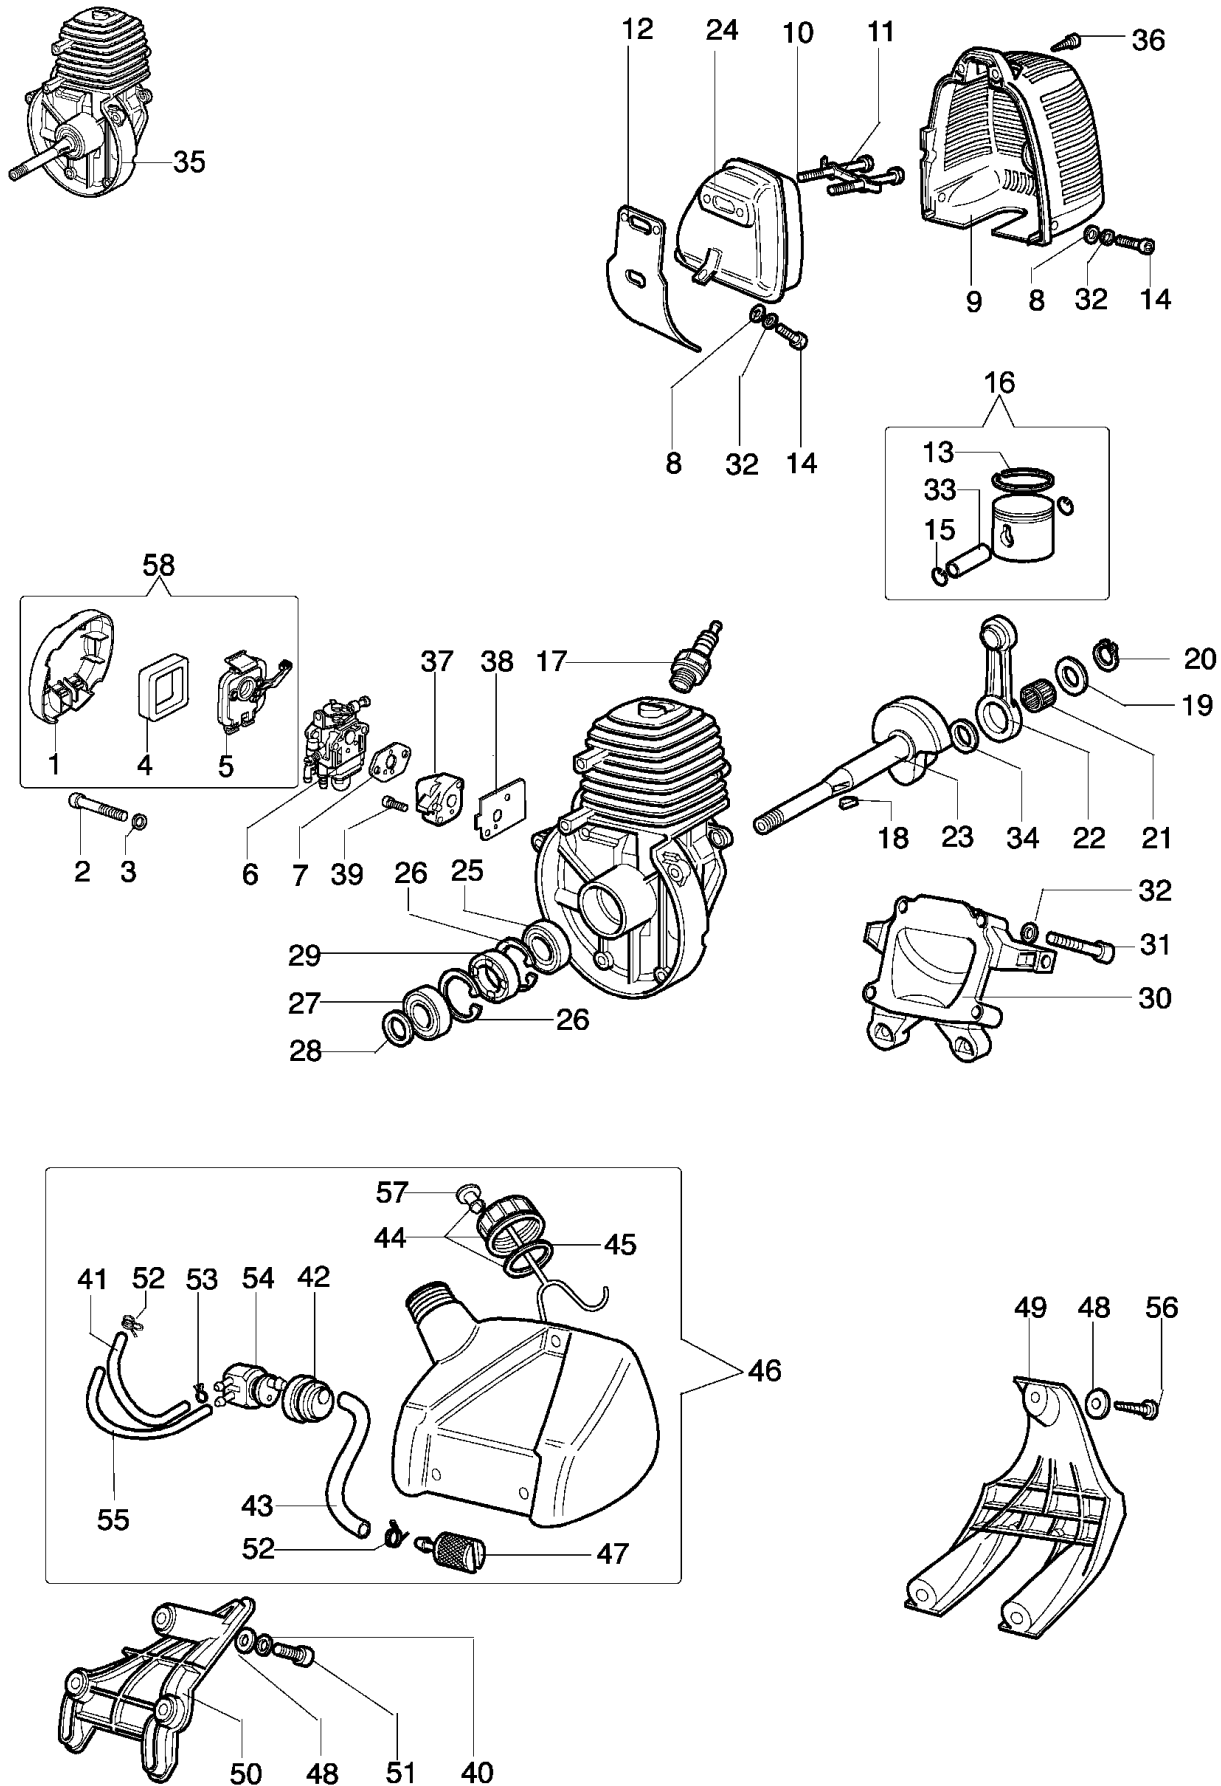

Drawing	Engine		
Refer ence	Qty	Item number	Description
1	1	2318563	Cover
2	2	3801012	Screw
3	2	3833073	Washer
4	1	2318562	Air filter
5	1	2318564	Support
6	1	2318560R	Carburetor
7	1	4161438	Gasket
8	2	3916005	Washer
9	1	61010005	Cover
10	2	3806028	Screw
11	1	4095211R	Plate
12	1	61010011	Gasket
13	1	072700048	Piston ring Ø34
14	2	3801010R	Screw
15	2	4160025R	Ring
16	1	4161030	Piston assy Ø34
17	1	3055101	Spark plug
18	1	4098232R	Key
19	1	3064005AR	Washer
20	1	3024010R	Ring
21	1	3037006	Bearing
22	1	4161275	Connecting rod
23	1	4160363	Crankshaft
24	1	61010012	Muffler
25	1	3034010	Bearing
26	2	3025019	Ring
27	1	3035235	Bearing
28	1	4160124	Ring
29	1	3050030R	Seal ring
30	1	61010001	Cover
31	4	3801015	Screw
32	4	3819006	Washer
33	1	4160026R	Pin
34	1	4098683	Washer
35	1	4161570	Short block
36	1	3960067	Screw
37	1	4162256AR	Insulator
38	1	4162257	Gasket
39	2	3801047	Screw
40	3	3819006	Washer
41	1	4162297	Fuel line
42	1	4162268	Rubber tube
43	1	4162296	Tube
44	1	4151258R	Cpl. cap
45	1	4100308	Gasket
46	1	61022005A	Complete tank
47	1	094600450R	Fuel filter
48	3	3918005	Washer
49	1	61010004	Stand