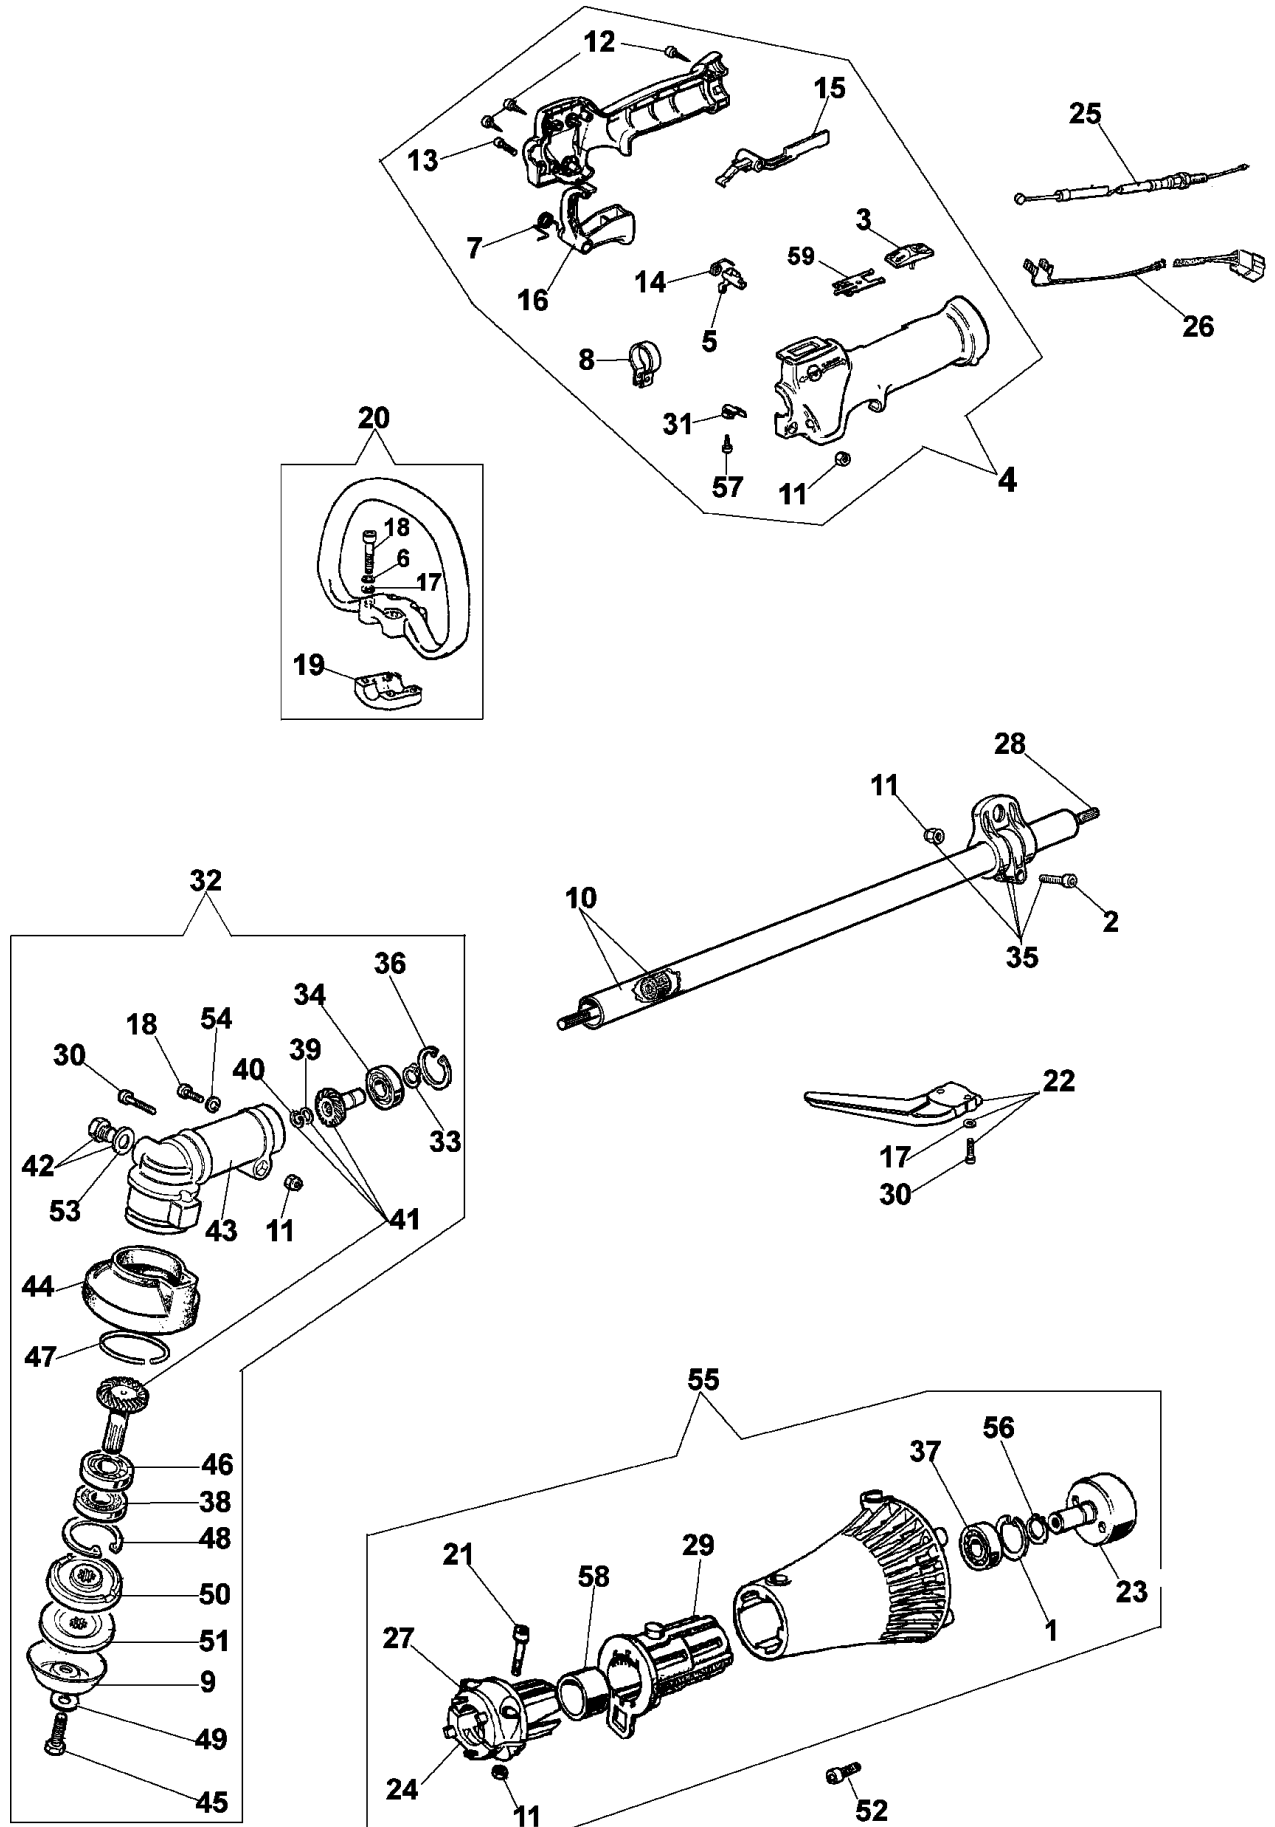

Drawing	Transmission		
Refer ence	Qty	Item number	Description
1	1	3025019	Ring
2	1	3801015	Screw
3	1	61040051	Switch
4	1	61012006A	Handle
5	1	61040052	Pawl
6	4	3819006	Washer
7	1	61040056	Spring
8	1	61010019	Band
9	1	4100456R	Guard
10	1	4160011	Tube Ø26
11	4	3914003	Nut
12	3	3960067	Screw
13	1	3801011	Screw
14	1	61040057	Spring
15	1	61040050A	Lever
16	1	61040049	Throttle lever
17	1	3918010	Washer
18	5	3801017R	Screw
19	1	61040059A	Cable
20	1	61032012	Handle
21	2	3801016	Screw
22	1	61042026	Guard
23	1	4161343	Clutch drum
24	1	61010020	Adaptor
25	1	61040058	Throttle cable
26	1	61010023A	Cable
27	1	61010021	Adaptor
28	1	4161330A	Drive shaft
29	1	4161428	Shock absorber
30	1	3801015	Screw
31	1	61040054	Plate
32	1	4160012A	Bevel gear
33	1	3024010R	Ring
34	1	3035005	Bearing
35	1	4161433A	Band
36	1	3025018	Ring
37	1	3035023	Hook
38	1	3035012	Bearing
39	1	4138311A	Ring
40	1	3025009	Ring
41	1	4160139	Bevel gear set
42	1	4138428	Cap
43	1	4160338	Gear case
44	1	4162177A	Guard
45	1	3806069R	Screw
46	1	3034011	Bearing
47	1	4161178	Choke
48	1	3025021	Ring
49	1	3916008R	Washer