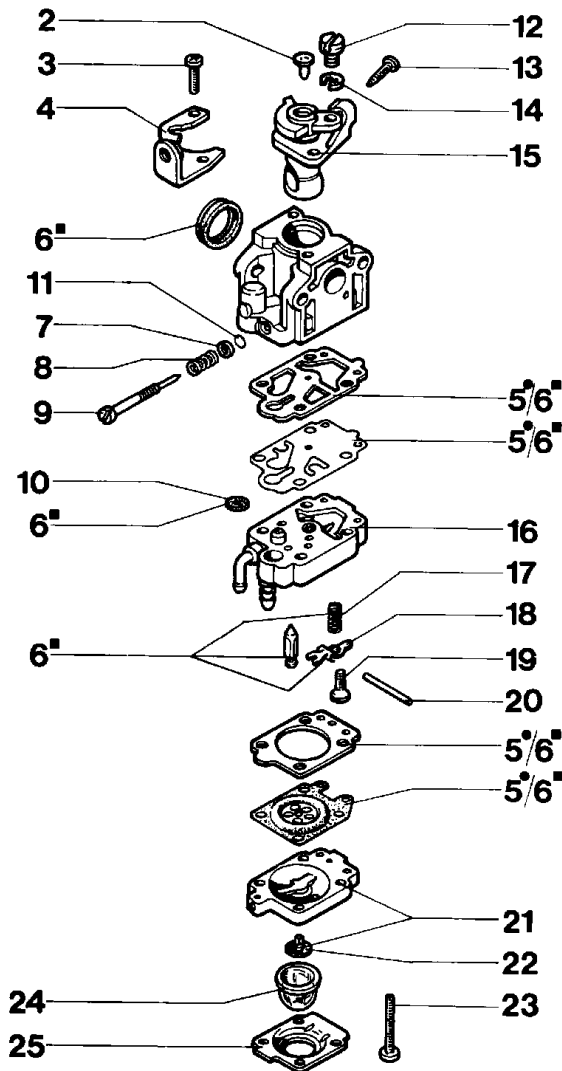

1 **WALBRO WYK 26A**

- 5 ● **KIT MEMBRANE & GUARNIZIONI**
  DIAPHRAGM & GASKET SET
- 6 ■ **KIT RIPARAZIONE**
  REPAIR KIT

Drawing Carburetor WYK26-A

Refer ence	Qty	Item number	Description
1	1	2318560	Carburetor WYK-26A
2	1	2318578	Cap
3	1	2318580	Screw
4	1	2318581	Support
5	1	2318590	Gasket set
6	1	2318591	Repair kit
7	1	2318588	Washer
8	1	2318587	Spring
9	1	2318586	Screw H
10	1	2318571	Cover
11	1	2318589	Seal ring
12	1	2318577	Bolt
13	1	2318583	Screw
14	1	2318189	Ring
15	1	2318579	Valve
16	1	2318567	Pump body
17	1	2318568	Spring
18	1	003300200	Compensator
19	1	2318569	Screw
20	1	003300201	Spindle
21	1	2318570	Pump body
22	1	2318592	Valve
23	1	2318585	Screw
24	1	2318572	Fuel pump
25	1	2318571	Cover