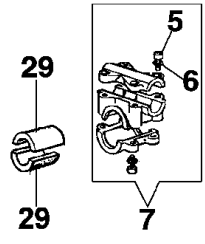

Drawing	Transmission		
Refer ence	Qty	Item number	Description
1	1	3025019	Ring
2	2	3801015	Screw
3	2	61170132	Grommet
4	1	4160262B	Hand grip
5	8	3801011	Screw
6	8	3819006	Washer
7	1	074000183R	Clamp
8	1	3960021	Screw
9	1	4100456R	Guard
10	1	4160011	Tube Ø26
11	3	3914003	Nut
12	1	2317021R	Switch
13	1	4138358R	Switch
14	1	4138360R	Spring
15	1	4174246R	Lever
16	1	4174245BR	Throttle lev
17	1	4138361R	Spring
18	1	3801008	Screw
19	1	4100098BR	Spring
20	2	3960029	Screw
21	2	3801016	Screw
22	1	4095032A	Hand grip
23	1	4174187B	Handle
24	1	61040131R	Handle
25	1	4161439A	Throttle cable
26	1	4161440A	Cable
27	1	4161477AR	Handle
28	1	4161330A	Drive shaft
29	2	072700082R	Shock absorber
30	1	3801015	Screw
31	1	4138359R	Switch
32	1	4160012A	Bevel gear
33	1	3024010R	Ring
34	1	3035005	Bearing
35	1	4161433B	Band
36	1	3025018	Ring
37	1	3035235	Bearing
38	1	3035012	Bearing
39	1	4138311A	Ring
40	1	3025009	Ring
41	1	4160139	Bevel gear set
42	1	4138428	Cap
43	1	4160338	Gear case
44	1	4162177A	Guard
45	1	3806069R	Screw
46	1	3034011	Bearing
47	1	4162178	Spring
48	1	3025021	Ring
49	1	3916008R	Washer