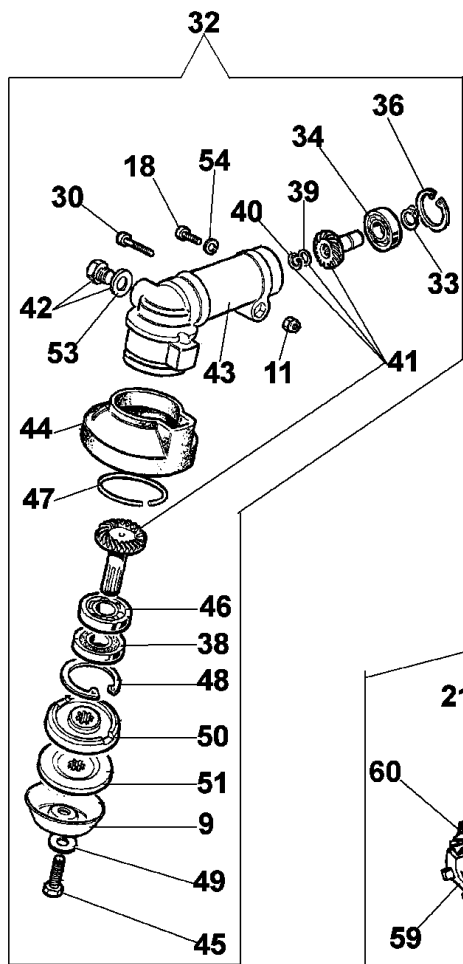

Drawing	Engine		
Reference	Qty	Item number	Description
50	1	61010002	Support
51	1	3801010R	Screw
52	2	4098377	Band
53	1	3059002	Band
54	1	4162270A	Fitting
55	1	4162316	Tube
56	3	3960057	Screw
57	1	4098658AR	Breather valve
58	1	2318561	Air filter

Drawing	Transmission		
Refer ence	Qty	Item number	Description
1	1	3025019	Ring
2	2	3801015	Screw
3	2	61170132	Grommet
4	1	4160262B	Hand grip
5	8	3801011	Screw
6	8	3819006	Washer
7	1	074000183R	Clamp
8	1	3960021	Screw
9	1	4100456R	Guard
10	1	4160011	Tube Ø26
11	3	3914003	Nut
12	1	2317021R	Switch
13	1	4138358R	Switch
14	1	4138360R	Spring
15	1	4174246R	Lever
16	1	4174245BR	Throttle lev
17	1	4138361R	Spring
18	1	3801008	Screw
19	1	4100098BR	Spring
20	2	3960029	Screw
21	2	3801016	Screw
22	1	4095032A	Hand grip
23	1	4174187B	Handle
24	1	61040131R	Handle
25	1	4161439A	Throttle cable
26	1	4161440A	Cable
27	1	4161477AR	Handle
28	1	4161330A	Drive shaft
29	2	072700082R	Shock absorber
30	1	3801015	Screw
31	1	4138359R	Switch
32	1	4160012A	Bevel gear
33	1	3024010R	Ring
34	1	3035005	Bearing
35	1	4161433B	Band
36	1	3025018	Ring
37	1	3035235	Bearing
38	1	3035012	Bearing
39	1	4138311A	Ring
40	1	3025009	Ring
41	1	4160139	Bevel gear set
42	1	4138428	Cap
43	1	4160338	Gear case
44	1	4162177A	Guard
45	1	3806069R	Screw
46	1	3034011	Bearing
47	1	4162178	Spring
48	1	3025021	Ring
49	1	3916008R	Washer