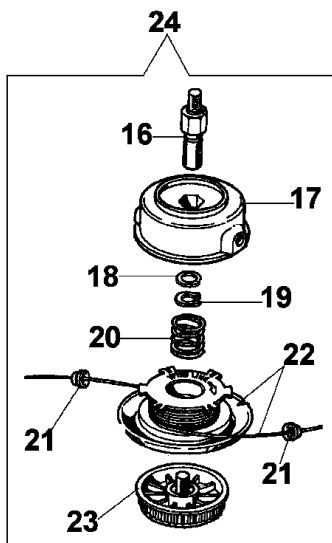

Drawing	Transmission		
Refer ence	Qty	Item number	Description
1	1	3025019	Ring
2	2	3801015	Screw
3	2	61170132	Grommet
4	1	4160262B	Hand grip
5	8	3801011	Screw
6	8	3819006	Washer
7	1	074000183R	Clamp
8	1	3960021	Screw
9	1	4100456R	Guard
10	1	4160011	Tube Ø26
11	3	3914003	Nut
12	1	2317021R	Switch
13	1	4138358R	Switch
14	1	4138360R	Spring
15	1	4174246R	Lever
16	1	4174245BR	Throttle lev
17	1	4138361R	Spring
18	1	3801008	Screw
19	1	4100098BR	Spring
20	2	3960029	Screw
21	2	3801016	Screw
22	1	4095032A	Hand grip
23	1	4174187B	Handle
24	1	61040131R	Handle
25	1	4161439A	Throttle cable
26	1	4161440A	Cable
27	1	4161477AR	Handle
28	1	4161330A	Drive shaft
29	2	072700082R	Shock absorber
30	1	3801015	Screw
31	1	4138359R	Switch
32	1	4160012A	Bevel gear
33	1	3024010R	Ring
34	1	3035005	Bearing
35	1	4161433B	Band
36	1	3025018	Ring
37	1	3035235	Bearing
38	1	3035012	Bearing
39	1	4138311A	Ring
40	1	3025009	Ring
41	1	4160139	Bevel gear set
42	1	4138428	Cap
43	1	4160338	Gear case
44	1	4162177A	Guard
45	1	3806069R	Screw
46	1	3034011	Bearing
47	1	4162178	Spring
48	1	3025021	Ring
49	1	3916008R	Washer

Drawing	Transmission		
Reference	Qty	Item number	Description
50	1	4160004BR	Flange
51	1	4160005	Flange
52	4	3819006	Washer
53	1	4179141	Washer
54	2	3819006	Washer
55	1	61012009	Clutch cover
56	4	3024012	Ring
57	1	4161428	Shock absorber
58	1	4161364	Bushing
59	1	61010020	Adaptor
60	1	61010021	Adaptor
61	1	4161343R	Clutch drum

Walbro WYL-159A

● 2 KIT MEMBRANE & GUARNIZIONI
DIAPHRAGM & GASKET SET

■ 3 KIT RIPARAZIONE
REPAIR KIT

Drawing Carburetor WYL-159A

Refer ence	Qty	Item number	Description
1	2	2318954	Screw
2	1	2318590	Gasket set
3	1	2318591	Repair kit
4	1	2318577	Bolt
5	1	2318189	Ring
6	1	2318958	Valve
7	1	2318567	Pump body
8	1	2318569	Screw
9	1	003300201	Spindle
10	1	003300201	Spindle
11	1	2318592	Valve
12	4	2318585	Screw
13	1	2318572	Fuel pump
14	1	2318571	Cover
15	1	2318955A	Carburetor WYL-159A