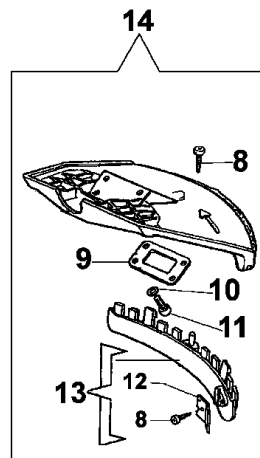

Drawing	Transmission		
Refer ence	Qty	Item number	Description
1	1	3025019	Ring
2	2	3801015	Screw
3	2	61170132	Grommet
4	1	4160262B	Hand grip
5	8	3801011	Screw
6	8	3819006	Washer
7	1	074000183R	Clamp
8	1	3960021	Screw
9	1	4100456R	Guard
10	1	4160011	Tube Ø26
11	3	3914003	Nut
12	1	2317021R	Switch
13	1	4138358R	Switch
14	1	4138360R	Spring
15	1	4174246R	Lever
16	1	4174245BR	Throttle lev
17	1	4138361R	Spring
18	1	3801008	Screw
19	1	4100098BR	Spring
20	2	3960029	Screw
21	2	3801016	Screw
22	1	4095032A	Hand grip
23	1	4174187B	Handle
24	1	61040131R	Handle
25	1	4161439A	Throttle cable
26	1	4161440A	Cable
27	1	4161477AR	Handle
28	1	4161330A	Drive shaft
29	2	072700082R	Shock absorber
30	1	3801015	Screw
31	1	4138359R	Switch
32	1	4160012A	Bevel gear
33	1	3024010R	Ring
34	1	3035005	Bearing
35	1	4161433B	Band
36	1	3025018	Ring
37	1	3035235	Bearing
38	1	3035012	Bearing
39	1	4138311A	Ring
40	1	3025009	Ring
41	1	4160139	Bevel gear set
42	1	4138428	Cap
43	1	4160338	Gear case
44	1	4162177A	Guard
45	1	3806069R	Screw
46	1	3034011	Bearing
47	1	4162178	Spring
48	1	3025021	Ring
49	1	3916008R	Washer

Drawing	Transmission		
Reference	Qty	Item number	Description
50	1	4160004BR	Flange
51	1	4160005	Flange
52	4	3819006	Washer
53	1	4179141	Washer
54	2	3819006	Washer
55	1	61012009	Clutch cover
56	4	3024012	Ring
57	1	4161428	Shock absorber
58	1	4161364	Bushing
59	1	61010020	Adaptor
60	1	61010021	Adaptor
61	1	4161343R	Clutch drum

Walbro WYL-159A

● 2 KIT MEMBRANE & GUARNIZIONI
DIAPHRAGM & GASKET SET

■ 3 KIT RIPARAZIONE
REPAIR KIT

Drawing Carburetor WYL-159A

Refer ence	Qty	Item number	Description
1	2	2318954	Screw
2	1	2318590	Gasket set
3	1	2318591	Repair kit
4	1	2318577	Bolt
5	1	2318189	Ring
6	1	2318958	Valve
7	1	2318567	Pump body
8	1	2318569	Screw
9	1	003300201	Spindle
10	1	003300201	Spindle
11	1	2318592	Valve
12	4	2318585	Screw
13	1	2318572	Fuel pump
14	1	2318571	Cover
15	1	2318955A	Carburetor WYL-159A