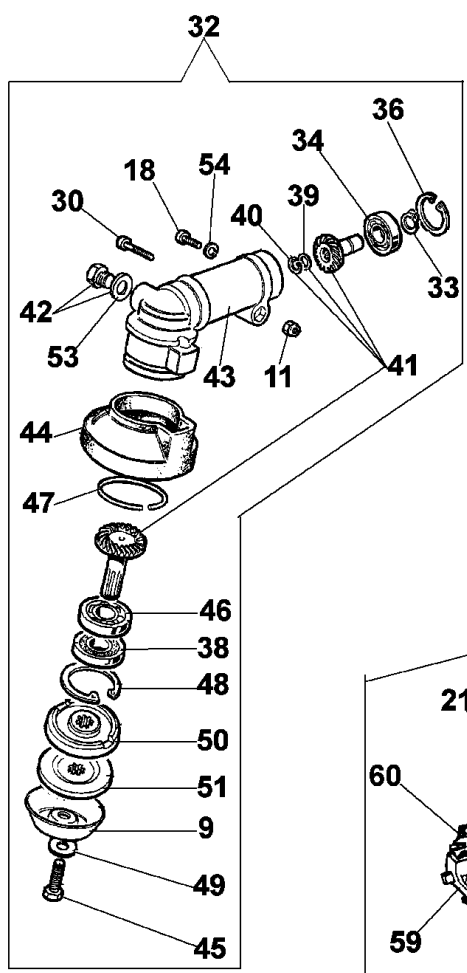

Drawing	Transmission		
Refer ence	Qty	Item number	Description
1	1	3025019	Ring
2	2	3801015	Screw
3	2	61170132	Grommet
4	1	4160262B	Hand grip
5	8	3801011	Screw
6	8	3819006	Washer
7	1	074000183R	Clamp
8	1	3960021	Screw
9	1	4100456R	Guard
10	1	4160011	Tube Ø26
11	3	3914003	Nut
12	1	2317021R	Switch
13	1	4138358R	Switch
14	1	4138360R	Spring
15	1	4174246R	Lever
16	1	4174245BR	Throttle lev
17	1	4138361R	Spring
18	1	3801008	Screw
19	1	4100098BR	Spring
20	2	3960029	Screw
21	2	3801016	Screw
22	1	4095032A	Hand grip
23	1	4174187B	Handle
24	1	61040131R	Handle
25	1	4161439A	Throttle cable
26	1	4161440A	Cable
27	1	4161477AR	Handle
28	1	4161330A	Drive shaft
29	2	072700082R	Shock absorber
30	1	3801015	Screw
31	1	4138359R	Switch
32	1	4160012A	Bevel gear
33	1	3024010R	Ring
34	1	3035005	Bearing
35	1	4161433B	Band
36	1	3025018	Ring
37	1	3035235	Bearing
38	1	3035012	Bearing
39	1	4138311A	Ring
40	1	3025009	Ring
41	1	4160139	Bevel gear set
42	1	4138428	Cap
43	1	4160338	Gear case
44	1	4162177A	Guard
45	1	3806069R	Screw
46	1	3034011	Bearing
47	1	4162178	Spring
48	1	3025021	Ring
49	1	3916008R	Washer