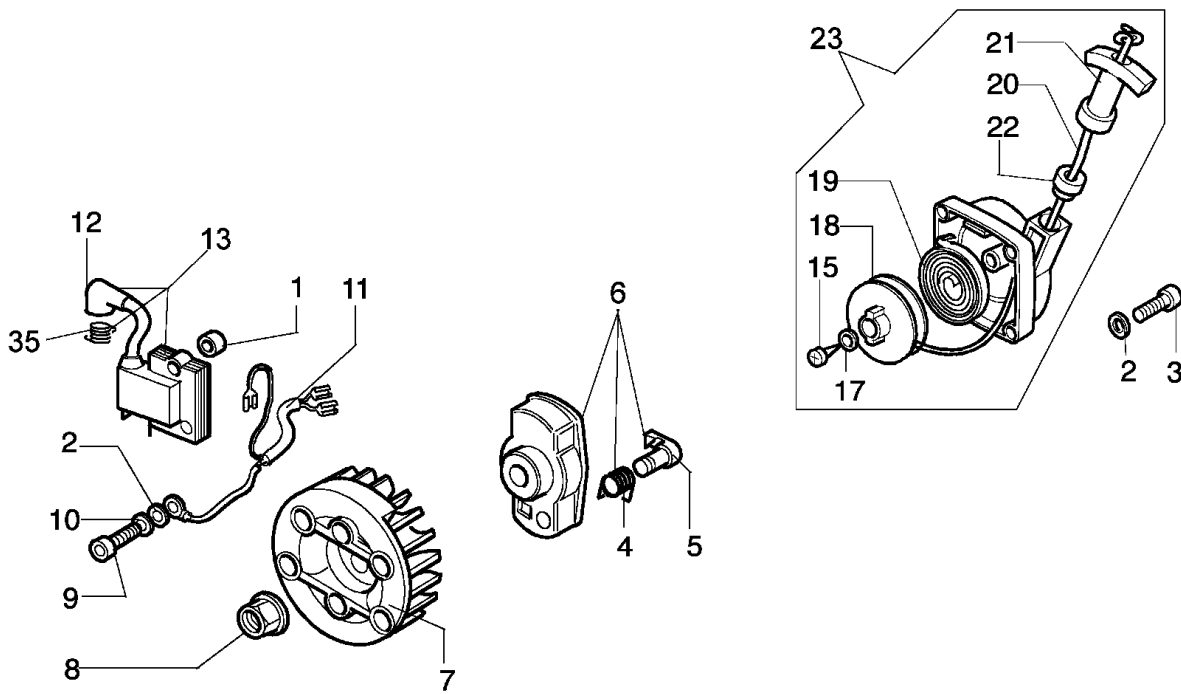

Drawing Starter assy and fuel tank

Refer ence	Qty	Item number	Description
1	2	50070148	Spacer
2	4	3916004	Washer
3	4	3801002	Screw
4	1	61070039	Spring
5	1	61070038	Pawl
6	1	61070053	Clutch driver
7	1	61070017AR	Flywheel
8	1	3980012	Nut
9	2	006000085	Screw
10	2	3819005	Washer
11	2	61070012	Cable
12	4	3916005	Washer
13	1	56510066R	Ignition coil
14	1	61100005	Stand
15	3	3801013	Screw
16	1	61070094	Hose
17	1	094600451	Washer
18	1	61070035AR	Pulley
19	1	61070036R	Spring
20	1	61070019AR	Starter rope
21	1	093500397	Handle
22	1	072700089	Bushing
23	1	61102006BR	Starter assy
24	7	3918005	Washer
25	3	3819006	Washer
26	1	4161211	Bush
27	1	4098377	Band
28	1	61070011A	Breather valve
29	2	61070078	Tube
30	1	094600450R	Fuel filter
31	1	61070006	Gasket
32	1	61070079R	Tank cap
33	1	61100014A	Complete tank
34	1	3801013	Screw
35	1	094600169	Spring